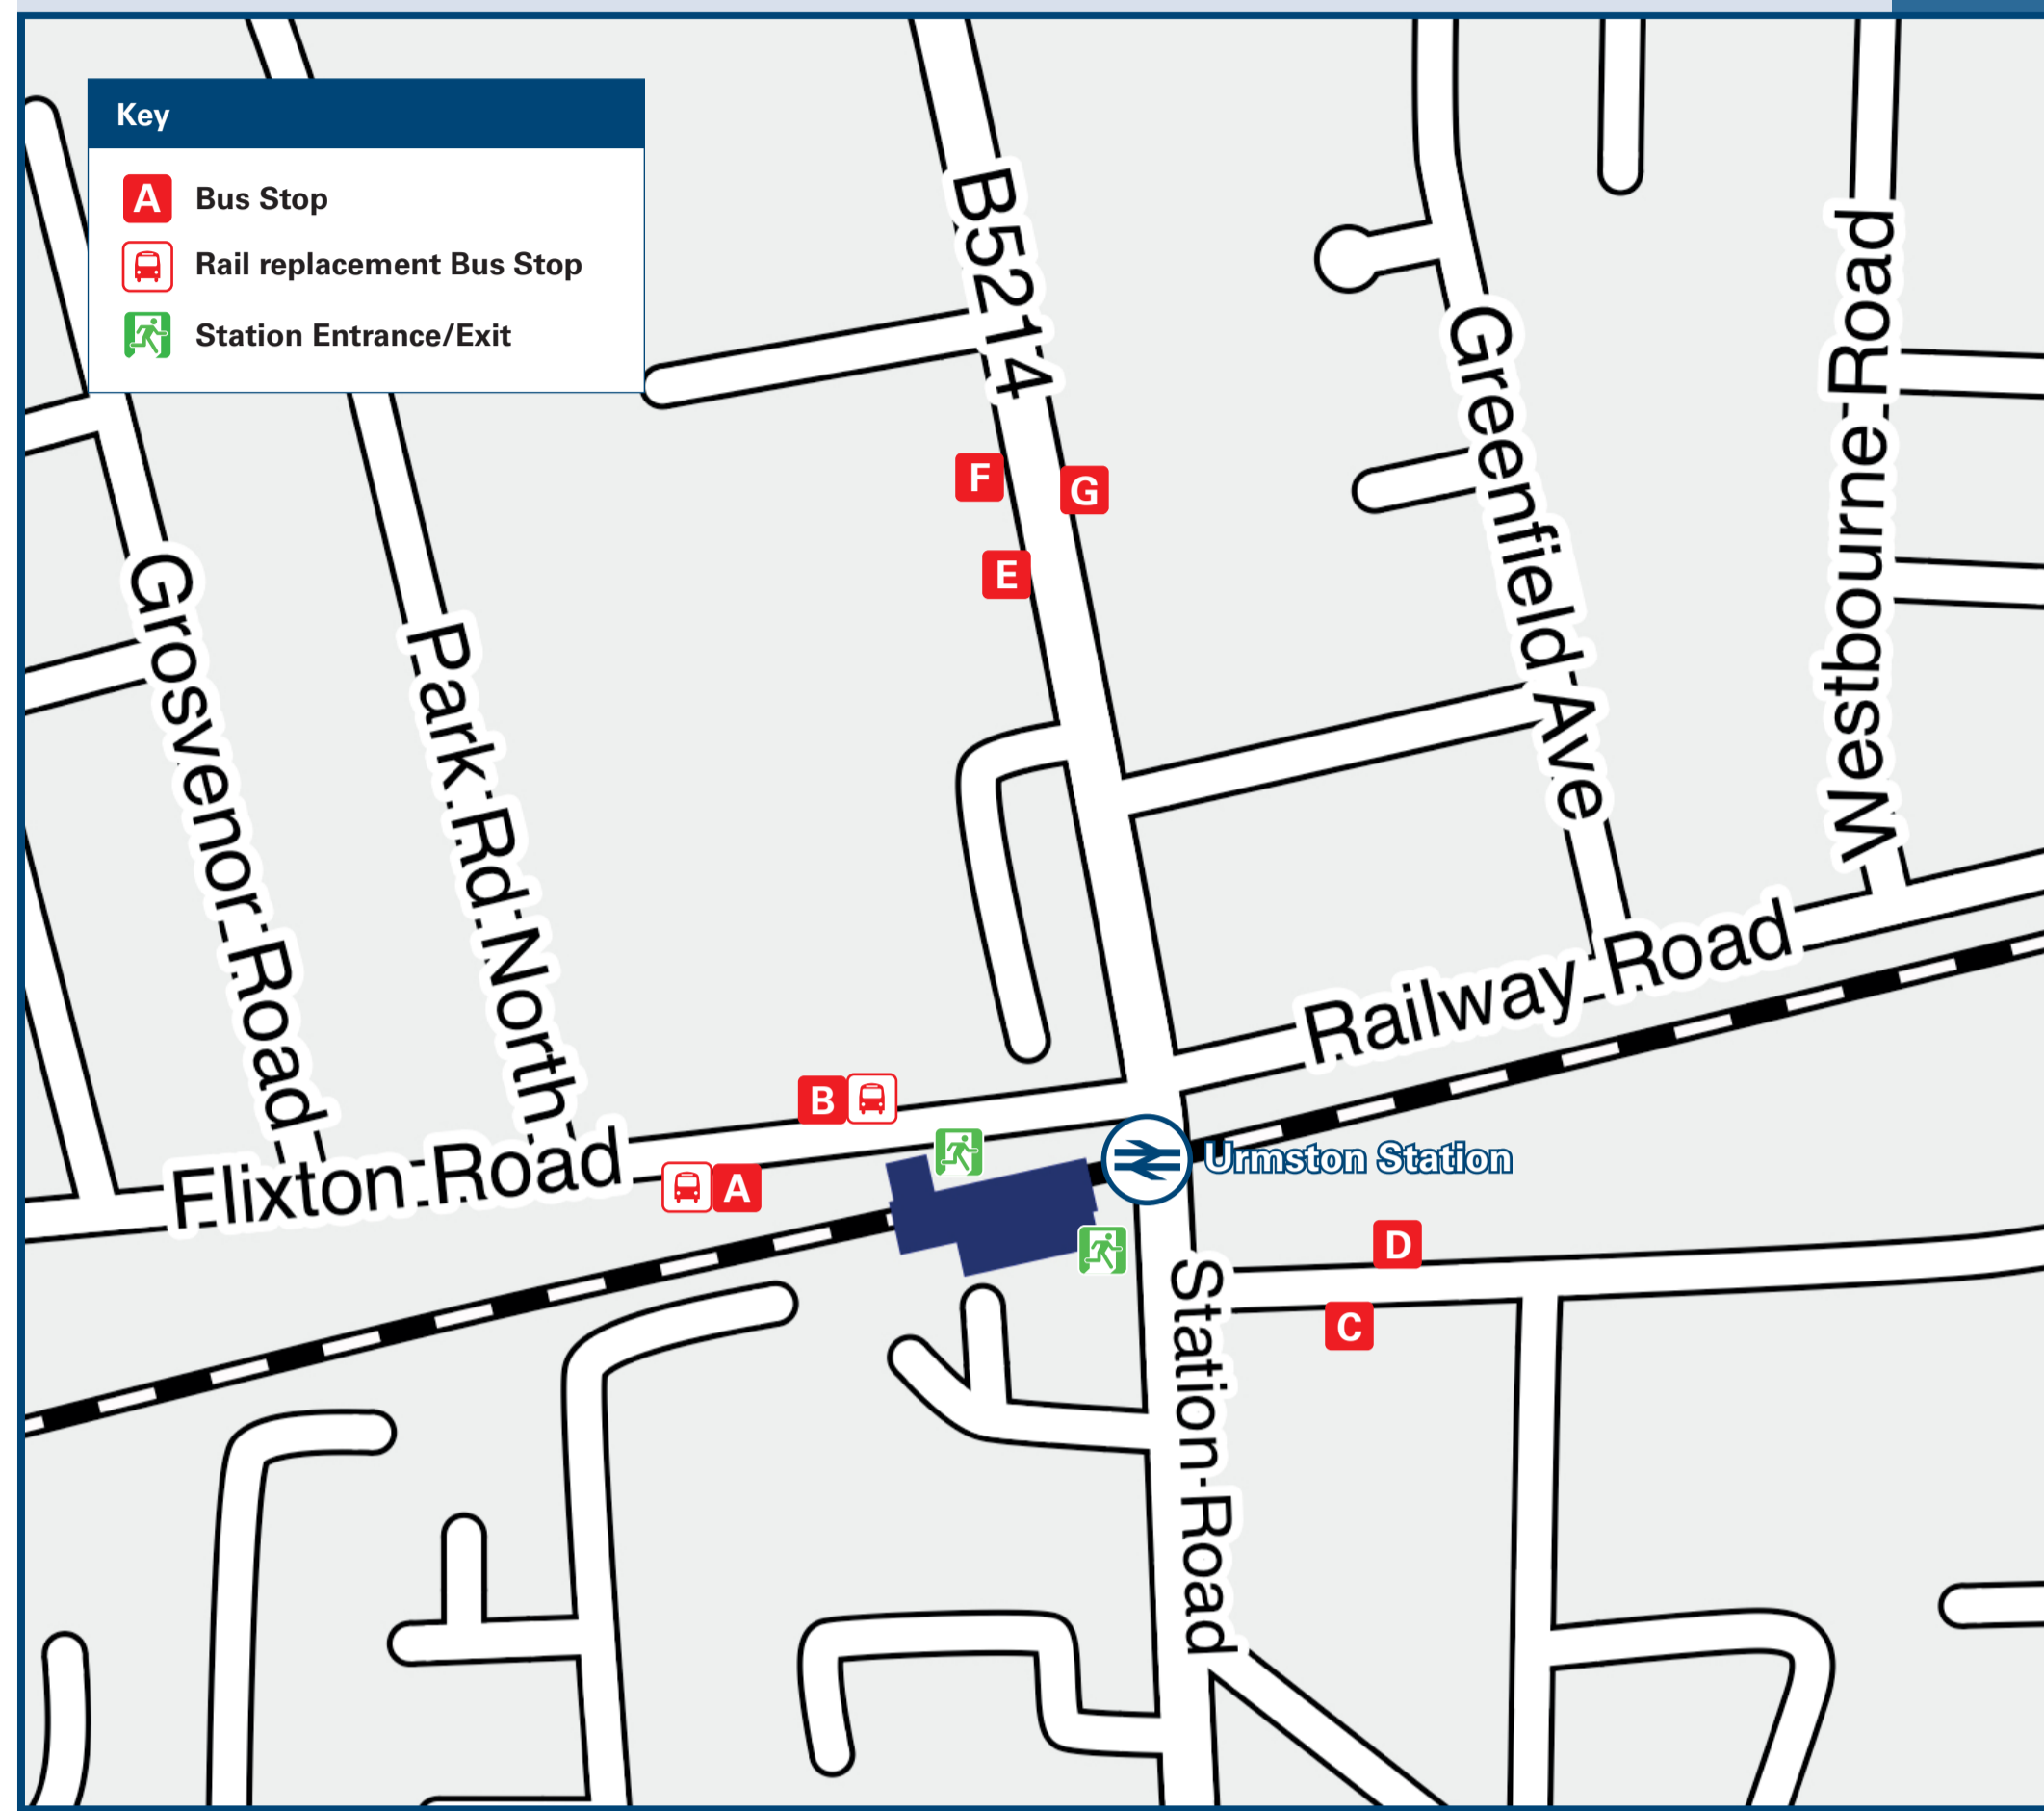

Urmston Station

Onward Travel Information

Buses

Rail replacement buses Pick Up / Drop Off at the bus stops on Flixton Road - nearside {A} to the station for services to Liverpool, and opposite side of the road {B} for Manchester.