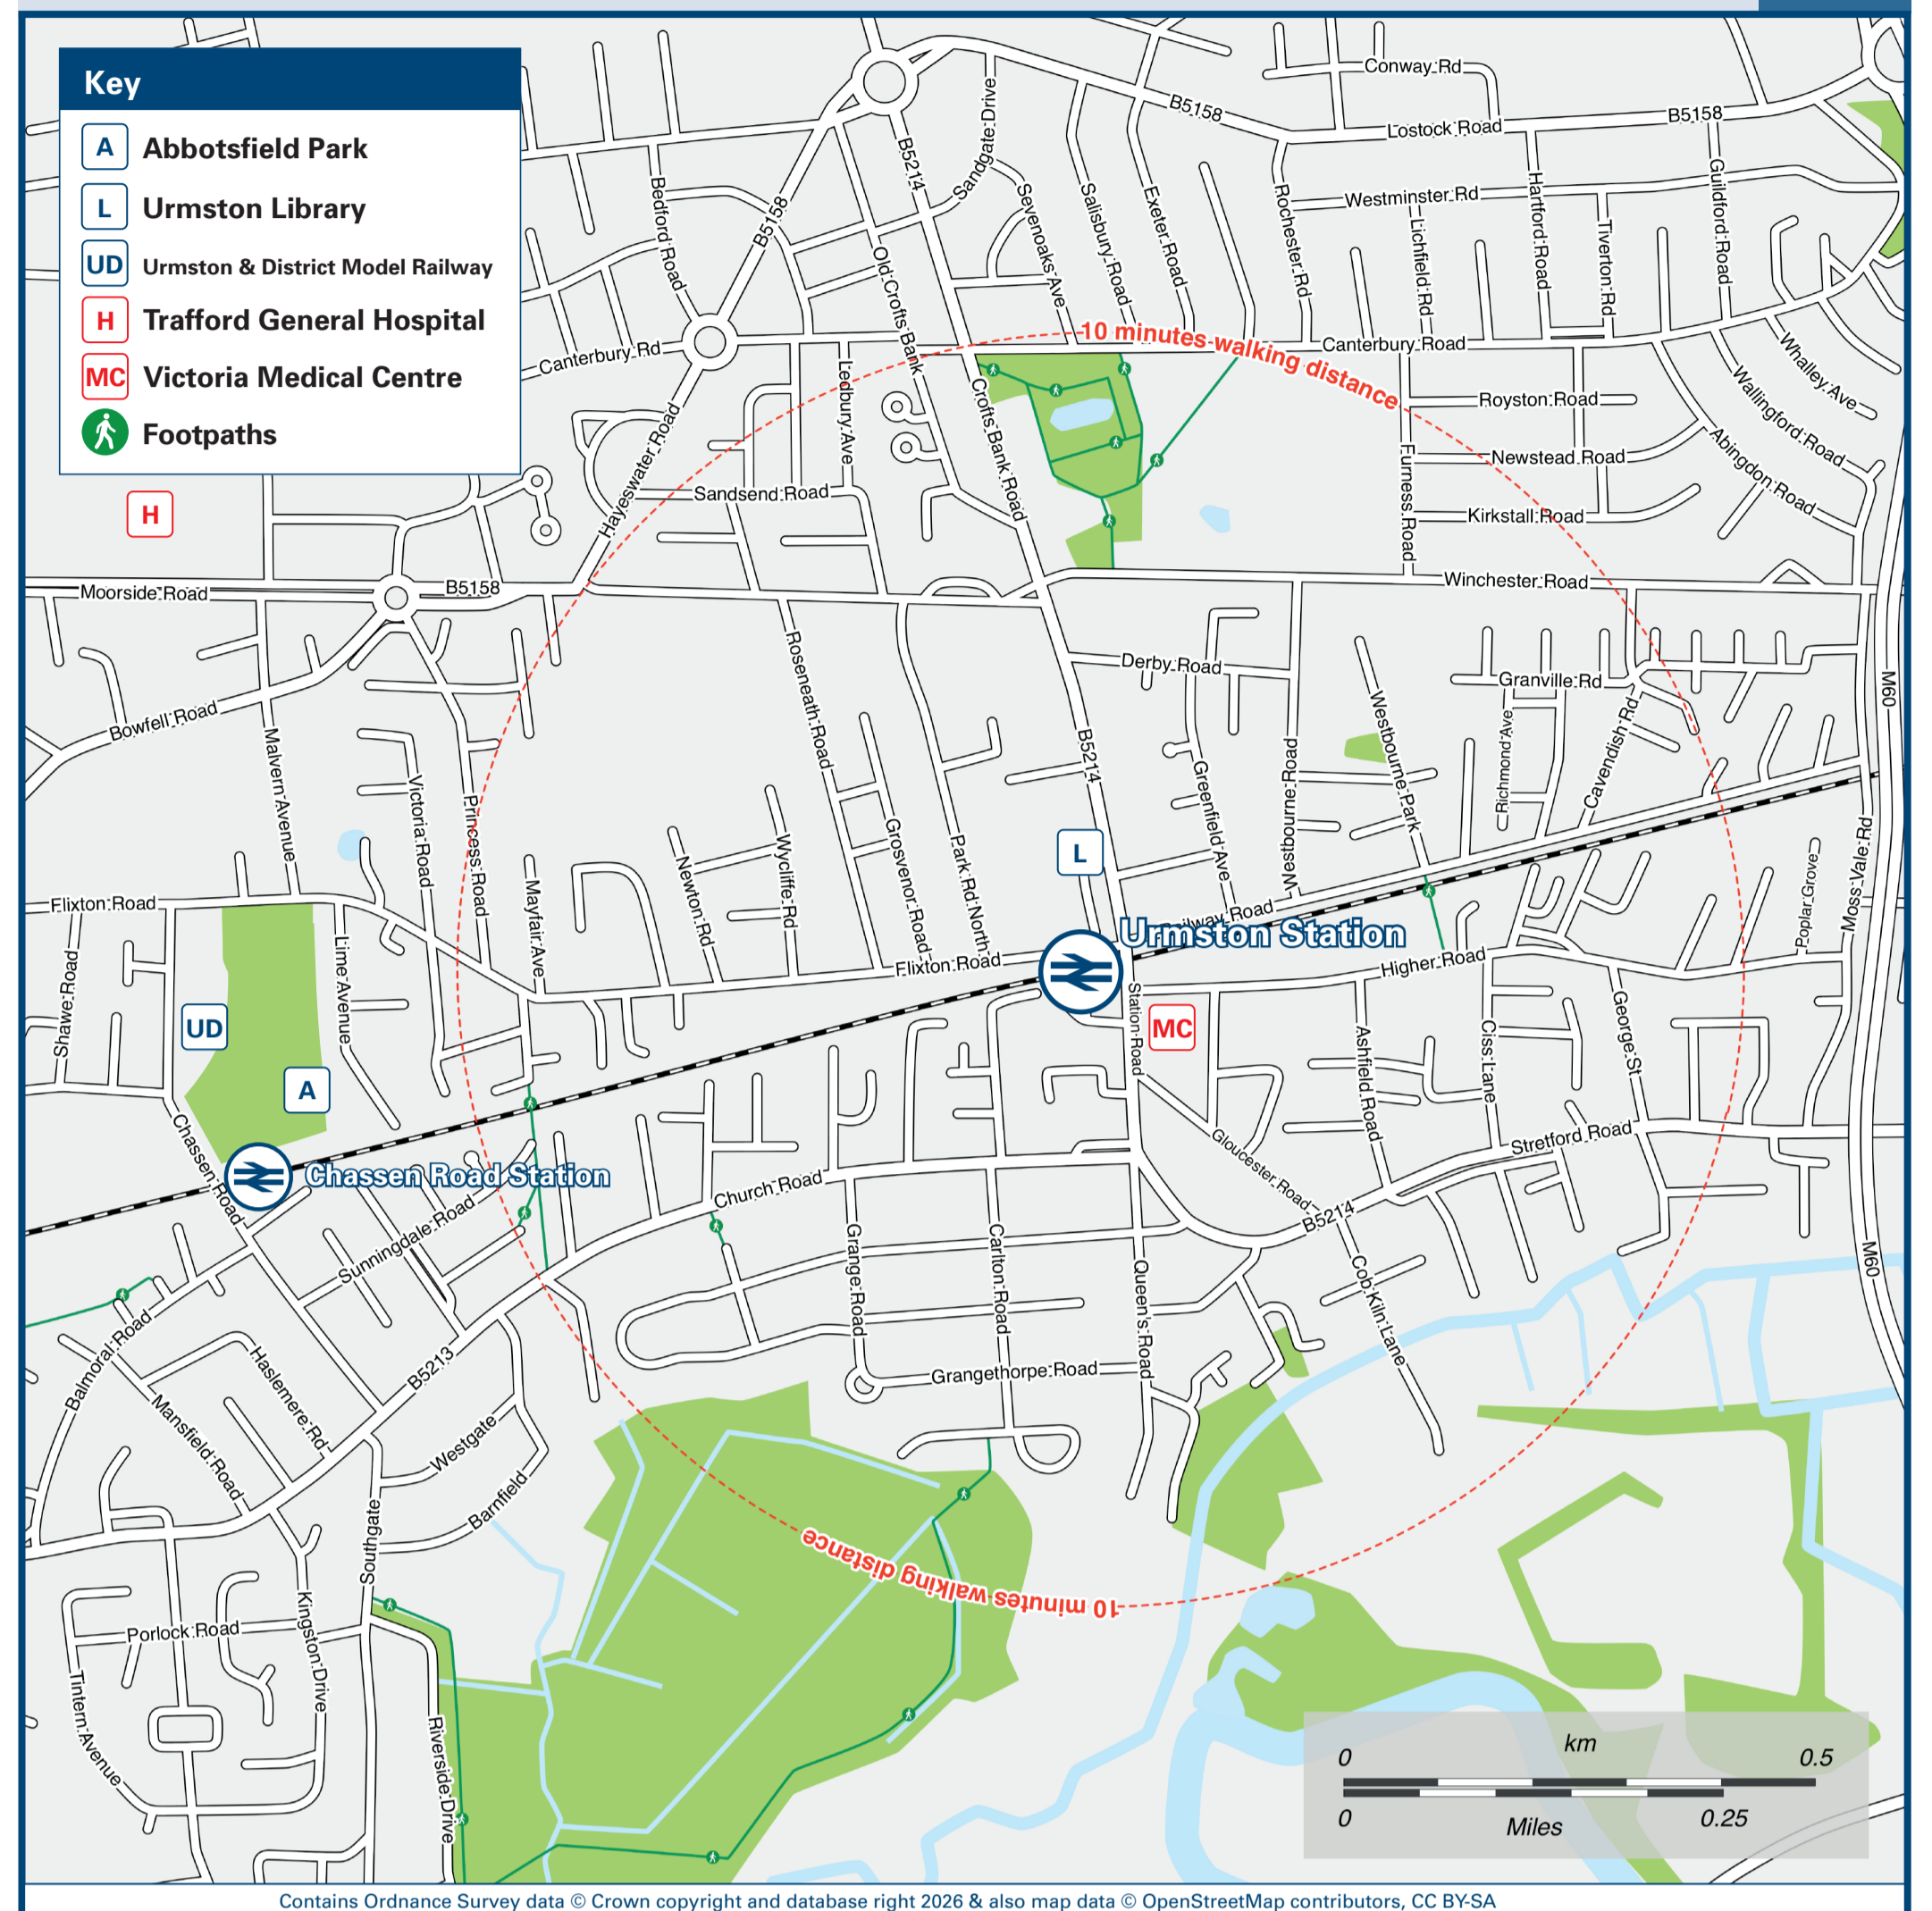

Local area map

Main destinations by bus

(Data correct at February 2026)

DESTINATION	BUS ROUTES	BUS STOP
Altrincham	245	G
Ashton upon Mersey	248	G
Baguley	248	G
Carrington	255	A
Chorlton	23	G
Davyhulme (Calderbank Avenue)	15, 245	F
Davyhulme Circle	15, 245	F
East Didsbury	23	G
Eccles (Interchange)	248	E
Flixton (Carrington Road)	248	G
Flixton Station	255	A
Flixton (Woodsend Circle)	15, 245	F
Gorse Hill	255	B
Humphrey Park	254*	D
Manchester Airport	248	G

DESTINATION	BUS ROUTES	BUS STOP
Manchester City Centre	15	G
Manchester Royal Infirmary	255	B
Moss Side	15	G
Old Trafford (For Football & Cricket Grounds)	255~	B
Partington	255	A
Sale	245, 248	G
Sale Moor	248	G
Shetland Way Estate (Davyhulme)	254*	C
Stockport	23	G
Stretford	15, 23, 245, 254*	G
	254*	D
	255	B
The Trafford Centre	23, 248	E
Trafford General Hospital	245	F
Trafford Park (Parkway)	248	E

DESTINATION	BUS ROUTES	BUS STOP
Trafford Retail Park	23#, 248#	E
	245#	F
	254*	C
Urmston Lane/Stretford Road	15, 23, 245	G
	255	B
University of Manchester	15	G
Wythenshawe	248	G

Notes

Bus routes 15, 23, 245, 248 and 255 operate daily services, including evenings, Sundays and public holidays.
For bus times and days of operation please contact Traveline on www.traveline.info or call: 0871 200 22 33

Direct trains operate to this destination from this station.

Change here for Metrolink trams.

* Bus route 254 operates a limited daytime service on Mondays to Saturdays, only. No evenings or Sundays service.

~ Alight bus at Chester Road, Warwick Road bus stop for Old Trafford Football and Cricket Grounds.

Alight bus at Barton Road, Kingsway Park stop for a short walk to Trafford Retail Park.

Taxis

Urmston station has no taxi rank or cab office. Advance booking is essential, please consider using the following local operators: (Inclusion of this number doesn't represent any endorsement of the taxi firm)

Veezu
0161 747 6666

New Moon Cars
0161 864 1010

Passenger Cars
0161 928 1111

Further information about all onward travel

Local Cycle Info trafford.gov.uk For more information about cycle routes.	National Cycle Info walkwheelcycletrust.org.uk	Bus Times See timetable displays at bus stops. www.traveline.info 0871 200 22 33 calls cost 13p per minute plus your phone company's access charge	PlusBus plusbus.info PlusBus is a discount price 'bus pass' that you buy with your train ticket. It gives you unlimited bus travel around your chosen town, on participating buses. Visit www.plusbus.info

National Rail Enquiries

Online nationalrail.co.uk	NRE App Free National Rail Enquiries app for iOS and Android	Social Media facebook.com/nationalrailenq @nationalrailenq	Alert Me You can sign up to Alert Me messages on the National Rail Enquiries website where you can receive train and platform notifications directly to your smart phone. nationalrail.co.uk/alertme	Contact Centre 03457 48 49 50 Calls cost no more than calls to geographic numbers (01 or 02) and may be recorded.	PlusBike nationalrail.co.uk/plusbike For more information.