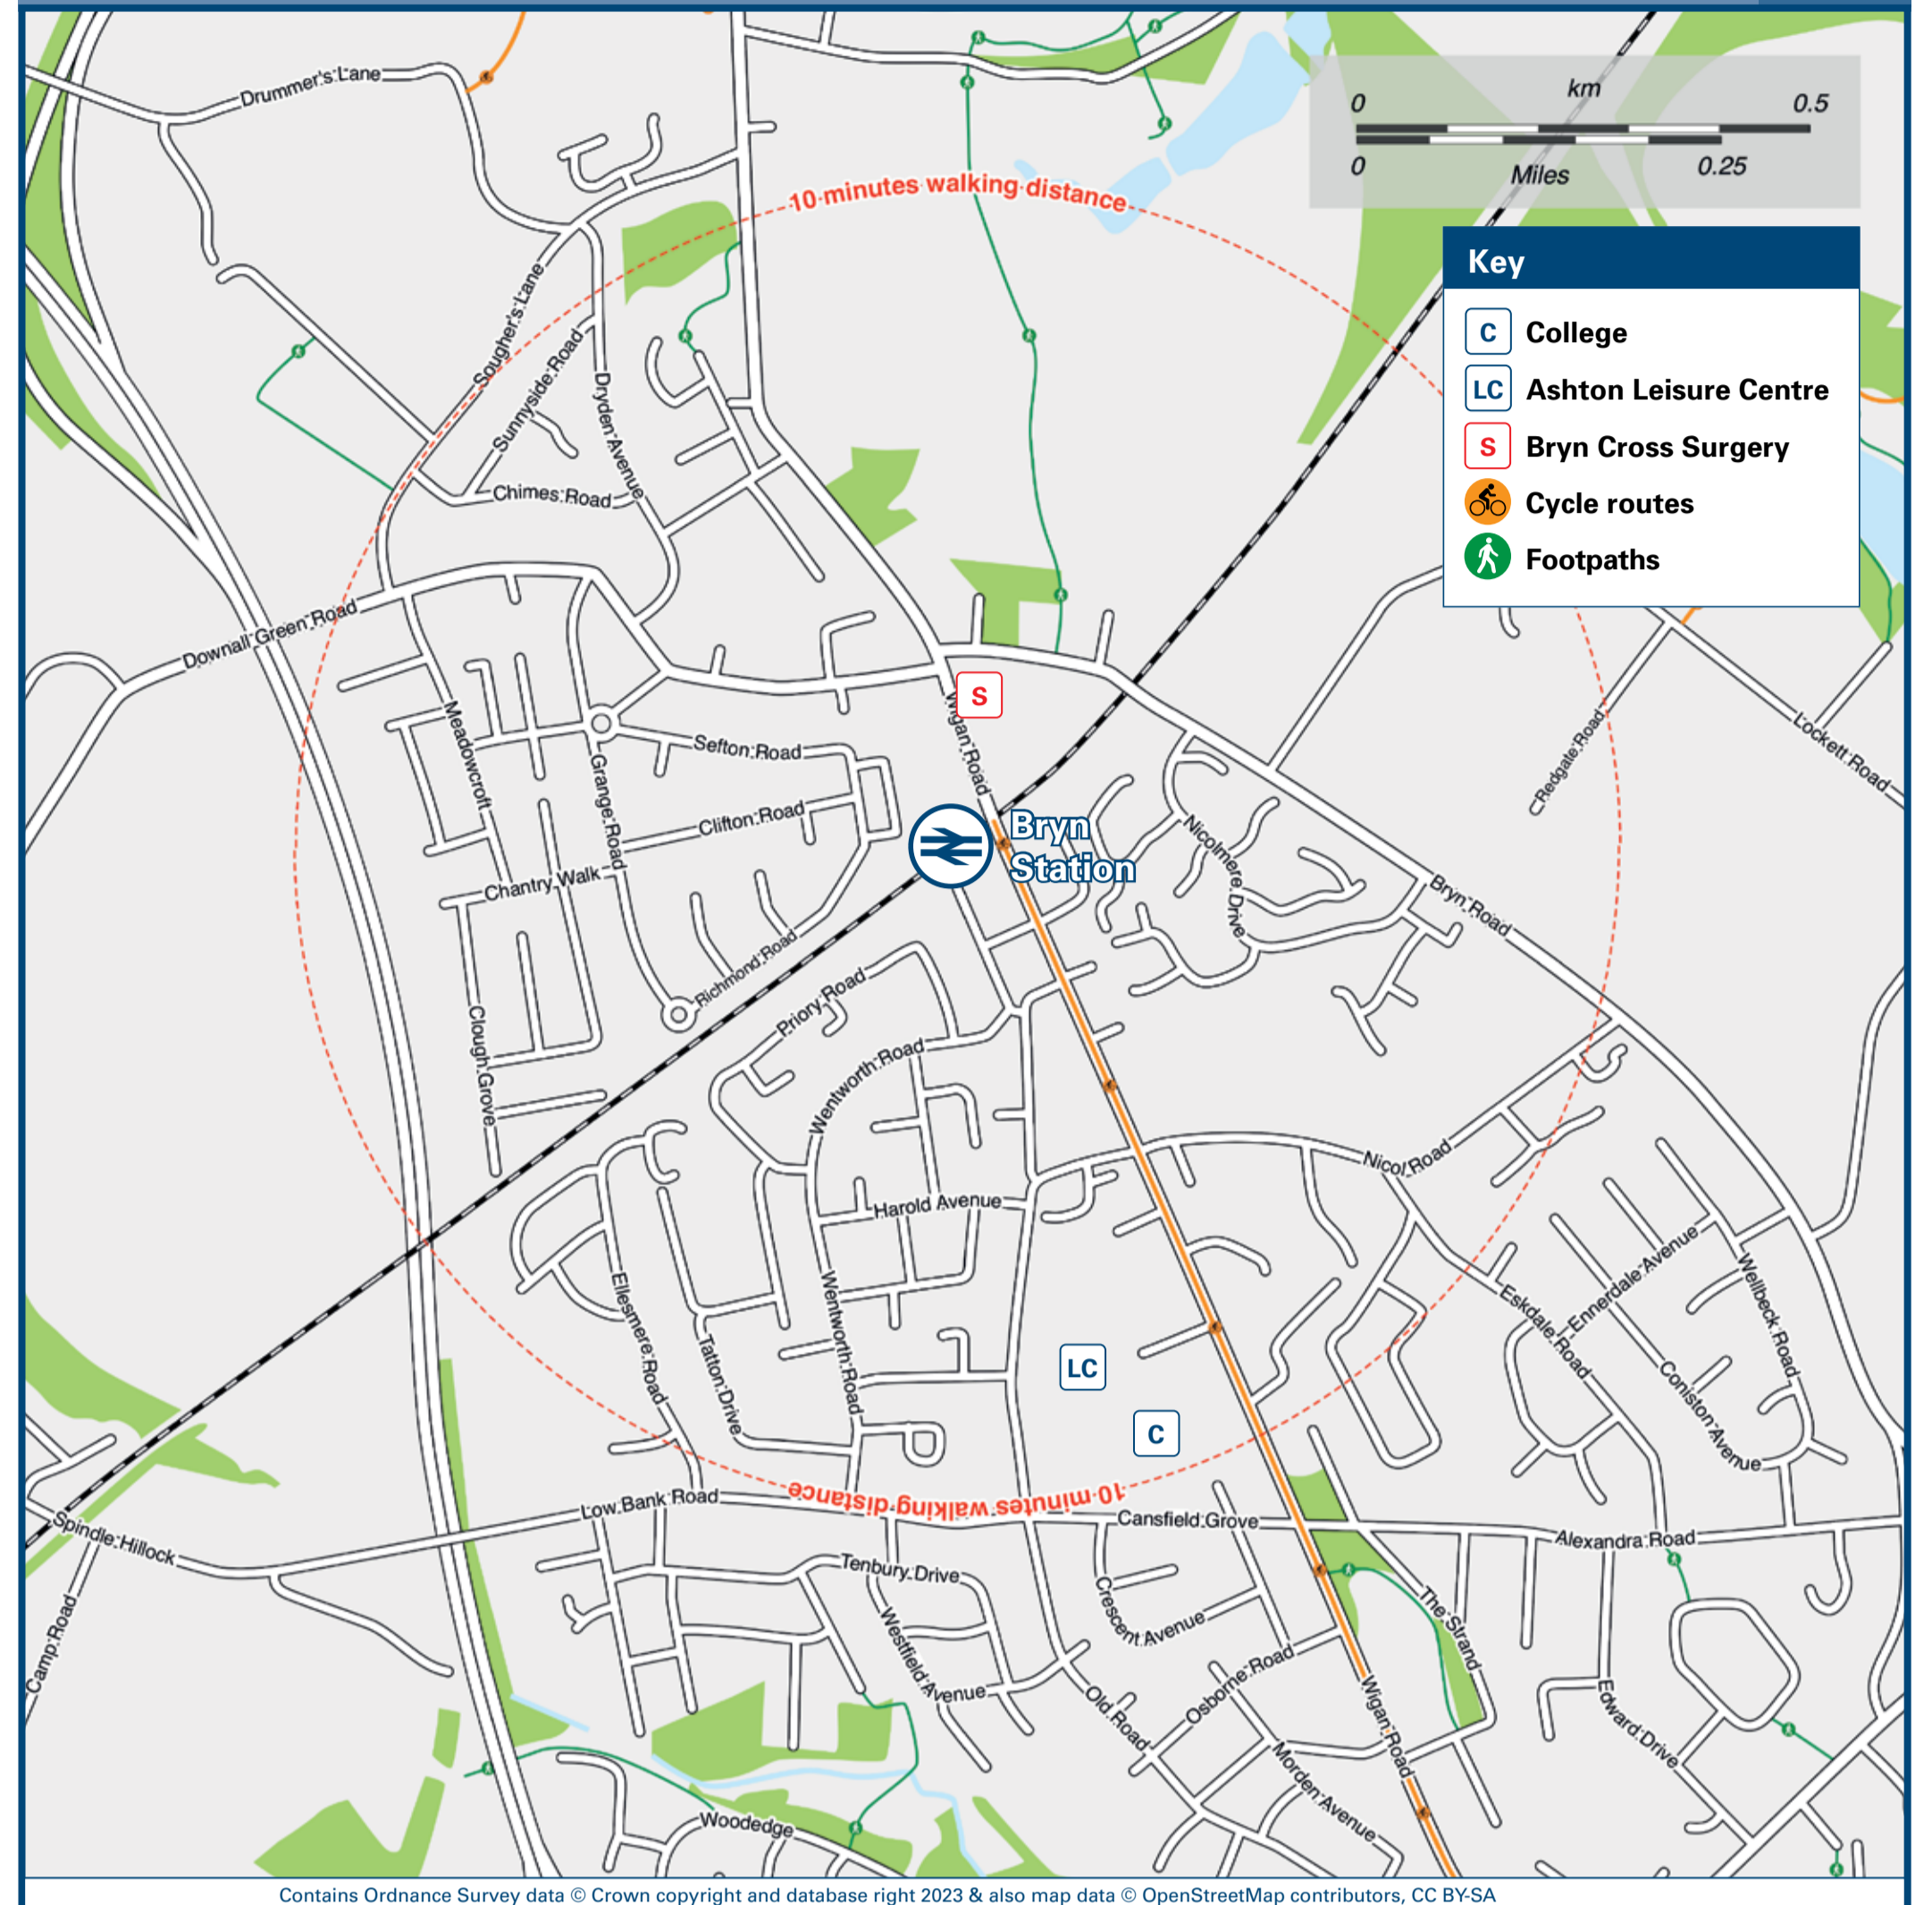

Local area map

Main destinations by bus

(Data correct at November 2023)

DESTINATION	BUS ROUTES	BUS STOP
Ashton Cross	22, 156	A
Ashton-in-Makerfield (Town Centre)	10, 10A, 22, 35, 156, 157	B
Astley	35	B
Billinge	157	A
Blackbrook	156	A
Boothstown	35	B
Bryn (Chantry Walk)	157	A
Crank	157	A
Downall Green	22, 156, 157	A
Earlestown	22	A
Edge Green	10, 10A, 35	B
Garswood	22, 156, 157	A
Golborne	10, 10A, 35	B
Goose Green	10, 10A	A

DESTINATION	BUS ROUTES	BUS STOP
Haydock	22	A
Kings Moss	157	A
Land Gate (Wigan Road)	10, 10A	A
Leigh	10, 10A, 35	B
Lowton	10, 10A, 35	B
Manchester City Centre	35	B
Marus Bridge (For Retail Park)	10, 10A	A
Newton le Willows	22	A
Newtown (Warrington Road)	10, 10A	A
North Ashton (Booth's Brow Road)	22, 156, 157	A
Pendleton	35	B
Pennington	10, 10A, 35	B
Rainford	157	A
Salford Shopping City	35	B

DESTINATION	BUS ROUTES	BUS STOP
St Helens	156	A
Vulcan Village	22	A
Warrington	22	A
Wigan	10, 10A	A
Worsley	35	B

Notes

Bus routes 10 and 10A operate daily.
Bus routes 22 and 157 operate daytime Mondays to Saturdays.
Bus route 35 operates limited early morning journeys Mondays to Sundays only.
Bus route 156 operates evenings Mondays to Saturdays and all day on Sundays and public holidays.
For bus times please see bus stop timetables or contact Traveline on 0871 200 22 33.
Direct trains operate to this destination from this station.

Taxis

Bryn station has no taxi rank or cab office. Advance booking is essential, please consider using the following local operators: (Inclusion of this number doesn't represent any endorsement of the taxi firm)

1st Class Cabs
01942 729 030

A-2-B Taxis
01942 202 122

Rainbow Taxis
01942 711 441

Further information about all onward travel

Local Cycle Info wigan.gov.uk For more information about cycle routes.	National Cycle Info sustrans.org.uk Sustrans is the UK's leading sustainable transport charity.	Bus Times See timetable displays at bus stops. www.traveline.info 0871 200 22 33 calls cost 13p per minute plus your phone company's access charge	NextBuses Find the bus times for your stop. Search for a bus stop by entering a postcode, street & town or a stop name & town.	PlusBus plusbus.info A discount price 'bus pass' that you buy with your train ticket. It gives you unlimited bus travel around your chosen town, on participating buses.

National Rail Enquiries

Online nationalrail.co.uk	NRE App Free National Rail Enquiries app for iOS and Android	Social Media facebook.com/nationalrailenq @nationalrailenq	Alert Me You can sign up to Alert Me messages on the National Rail Enquiries website where you can receive train and platform notifications directly to your smart phone. nationalrail.co.uk/alertme	Contact Centre 03457 48 49 50 Calls cost no more than calls to geographic numbers (01 or 02) and may be recorded.	PlusBike nationalrail.co.uk/plusbike For more information.