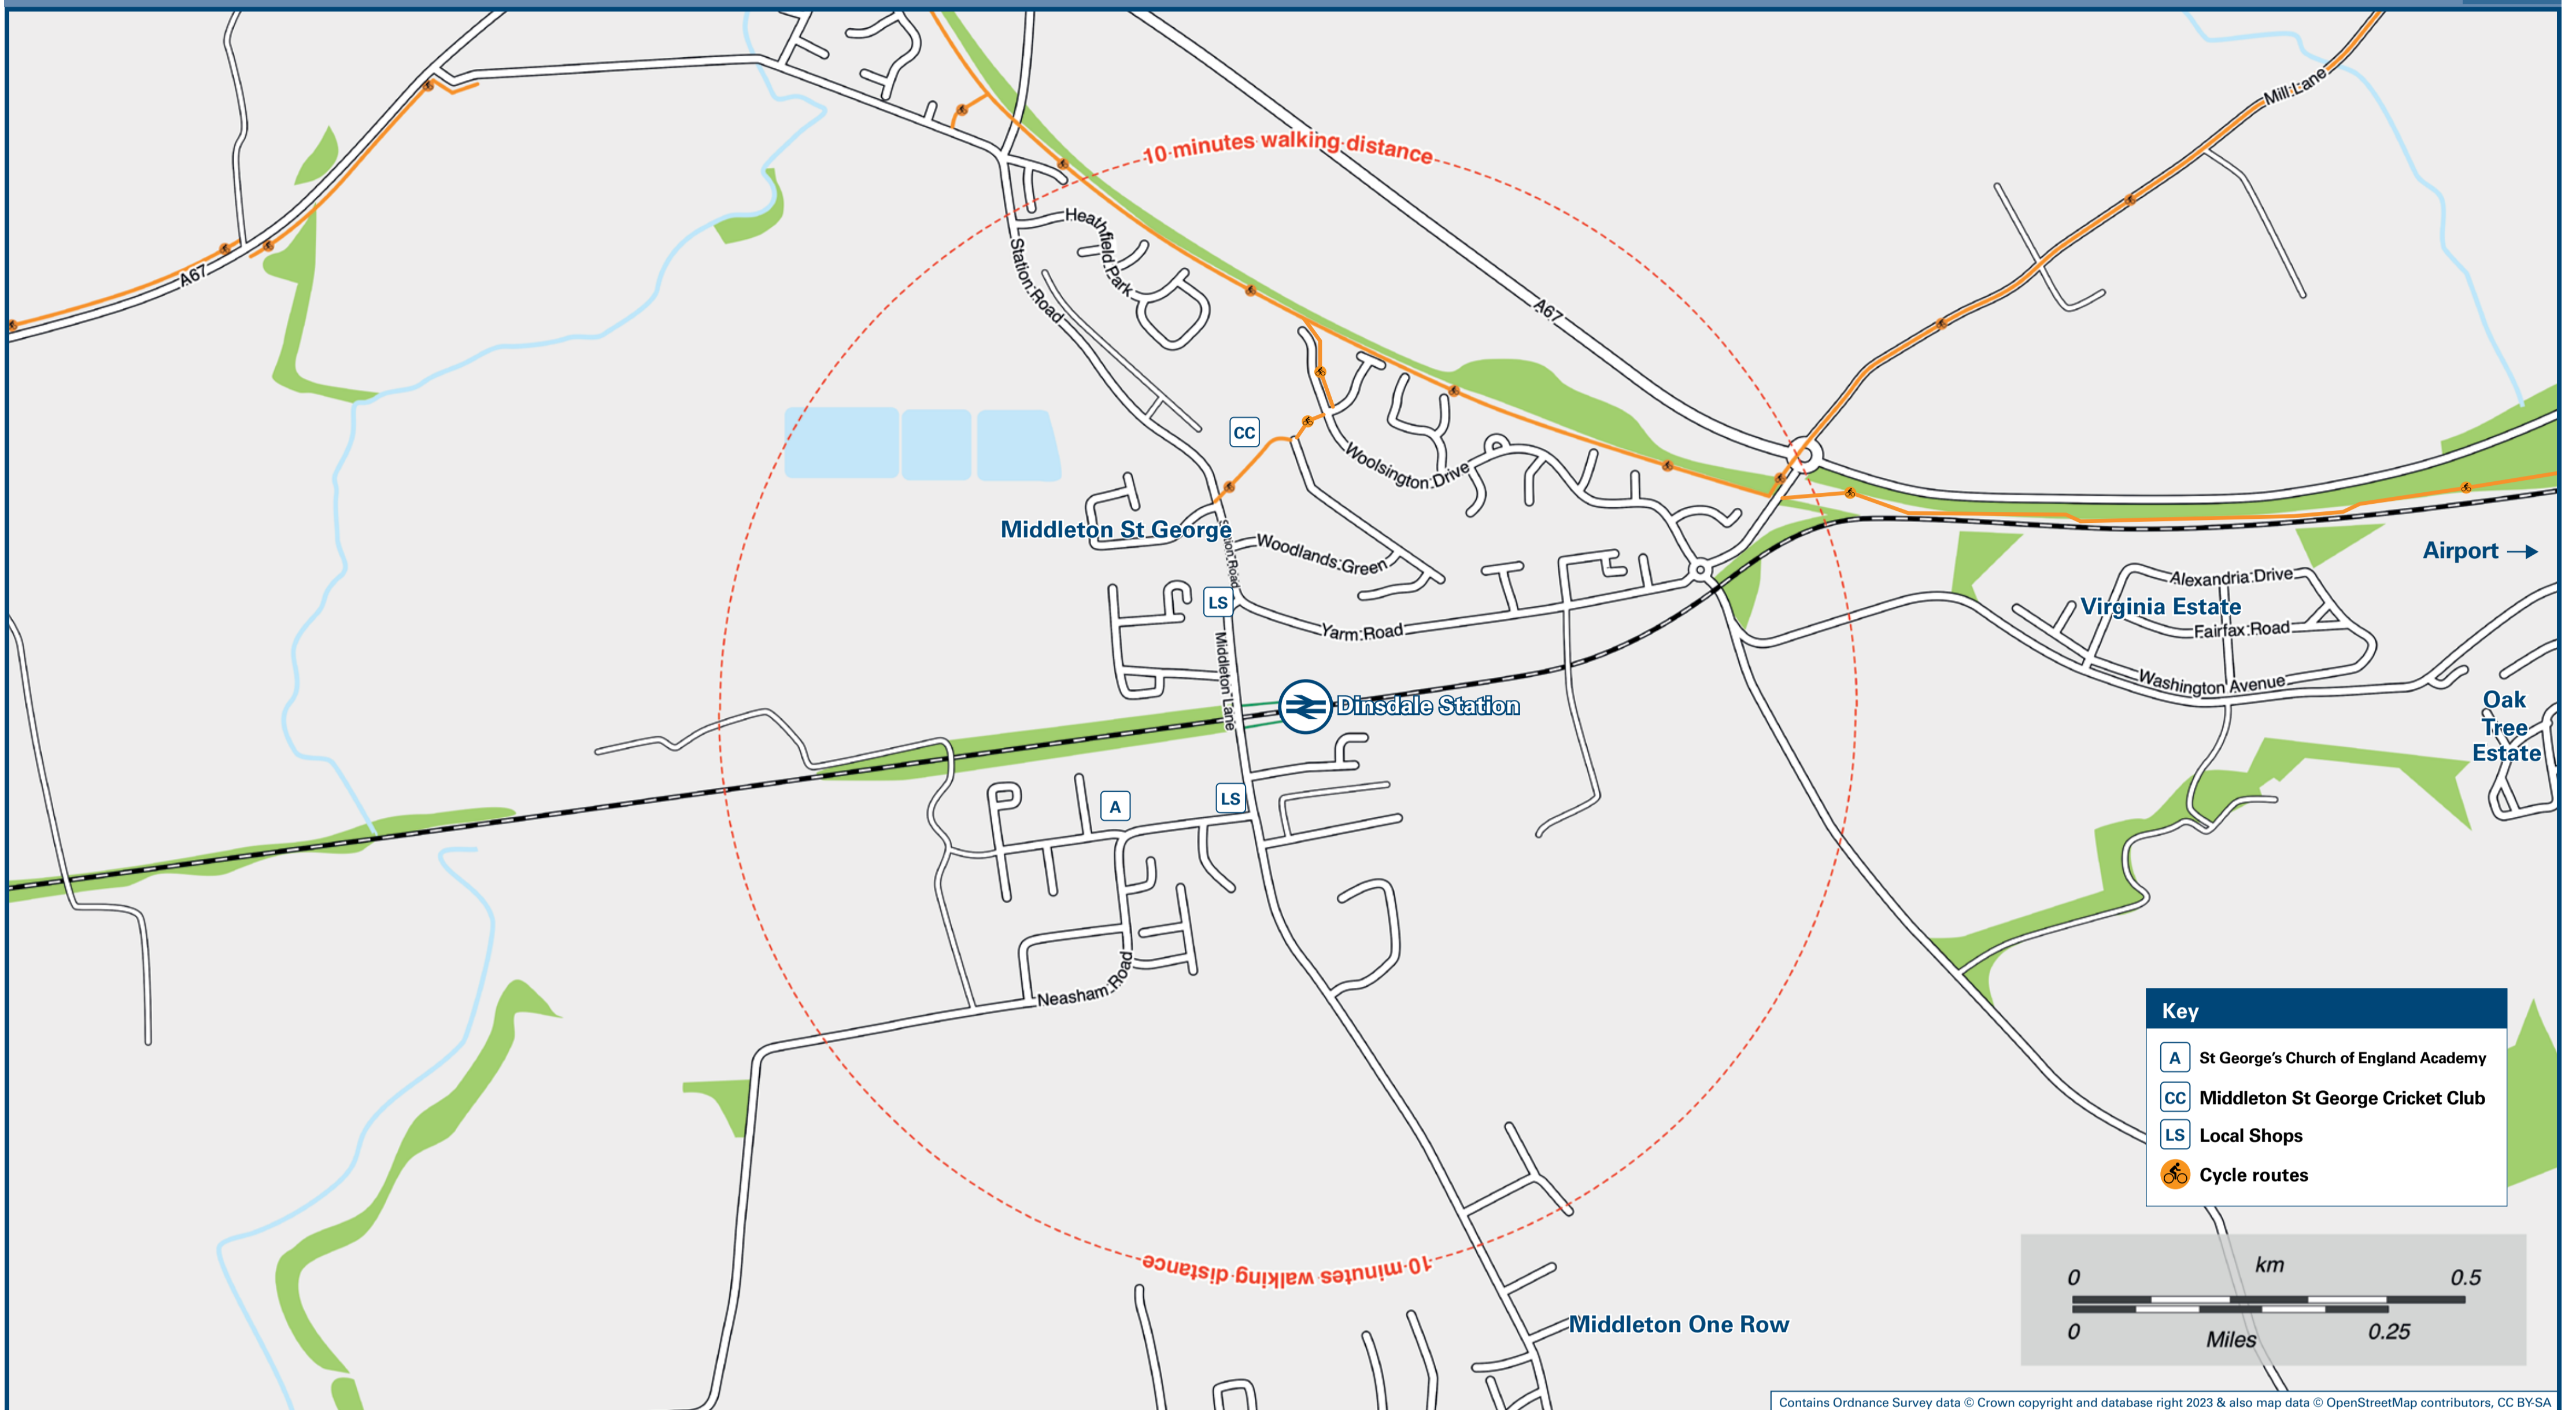

Dinsdale Station

Onward Travel Information

Local area map

Buses

Rail replacement buses will depart from Station Road; stop {A} towards Darlington and stop {B} towards Middlesbrough

Main destinations by bus

(Data correct at December 2023)

DESTINATION	BUS ROUTES	BUS STOP
Darlington (Station & Town Centre)	6, 6A	C, A
Eaglescliffe	6, 6A	B
Eastbourne (Yarm Road, Darlington)	6, 6A	C, A
Hurworth Place	6, 6A	C, A
Hurworth-on-Tees	6, 6A	C, A
Ingleby Barwick	6	B
Middleton One Row	6	B
Middleton (Priory Hospital)	6, 6A	B
Morton Park	6, 6A	A, C
Oak Tree (Middleton St George)	6, 6A	B
South Park	6	C
Stockton	6, 6A	B
Teesside Airport (Terminal Building)	6, 6A	B
Virginia Estate (For Middleton Hall Retirement Village)	6, 6A	B
Yarm (Town Hall)	6, 6A	B