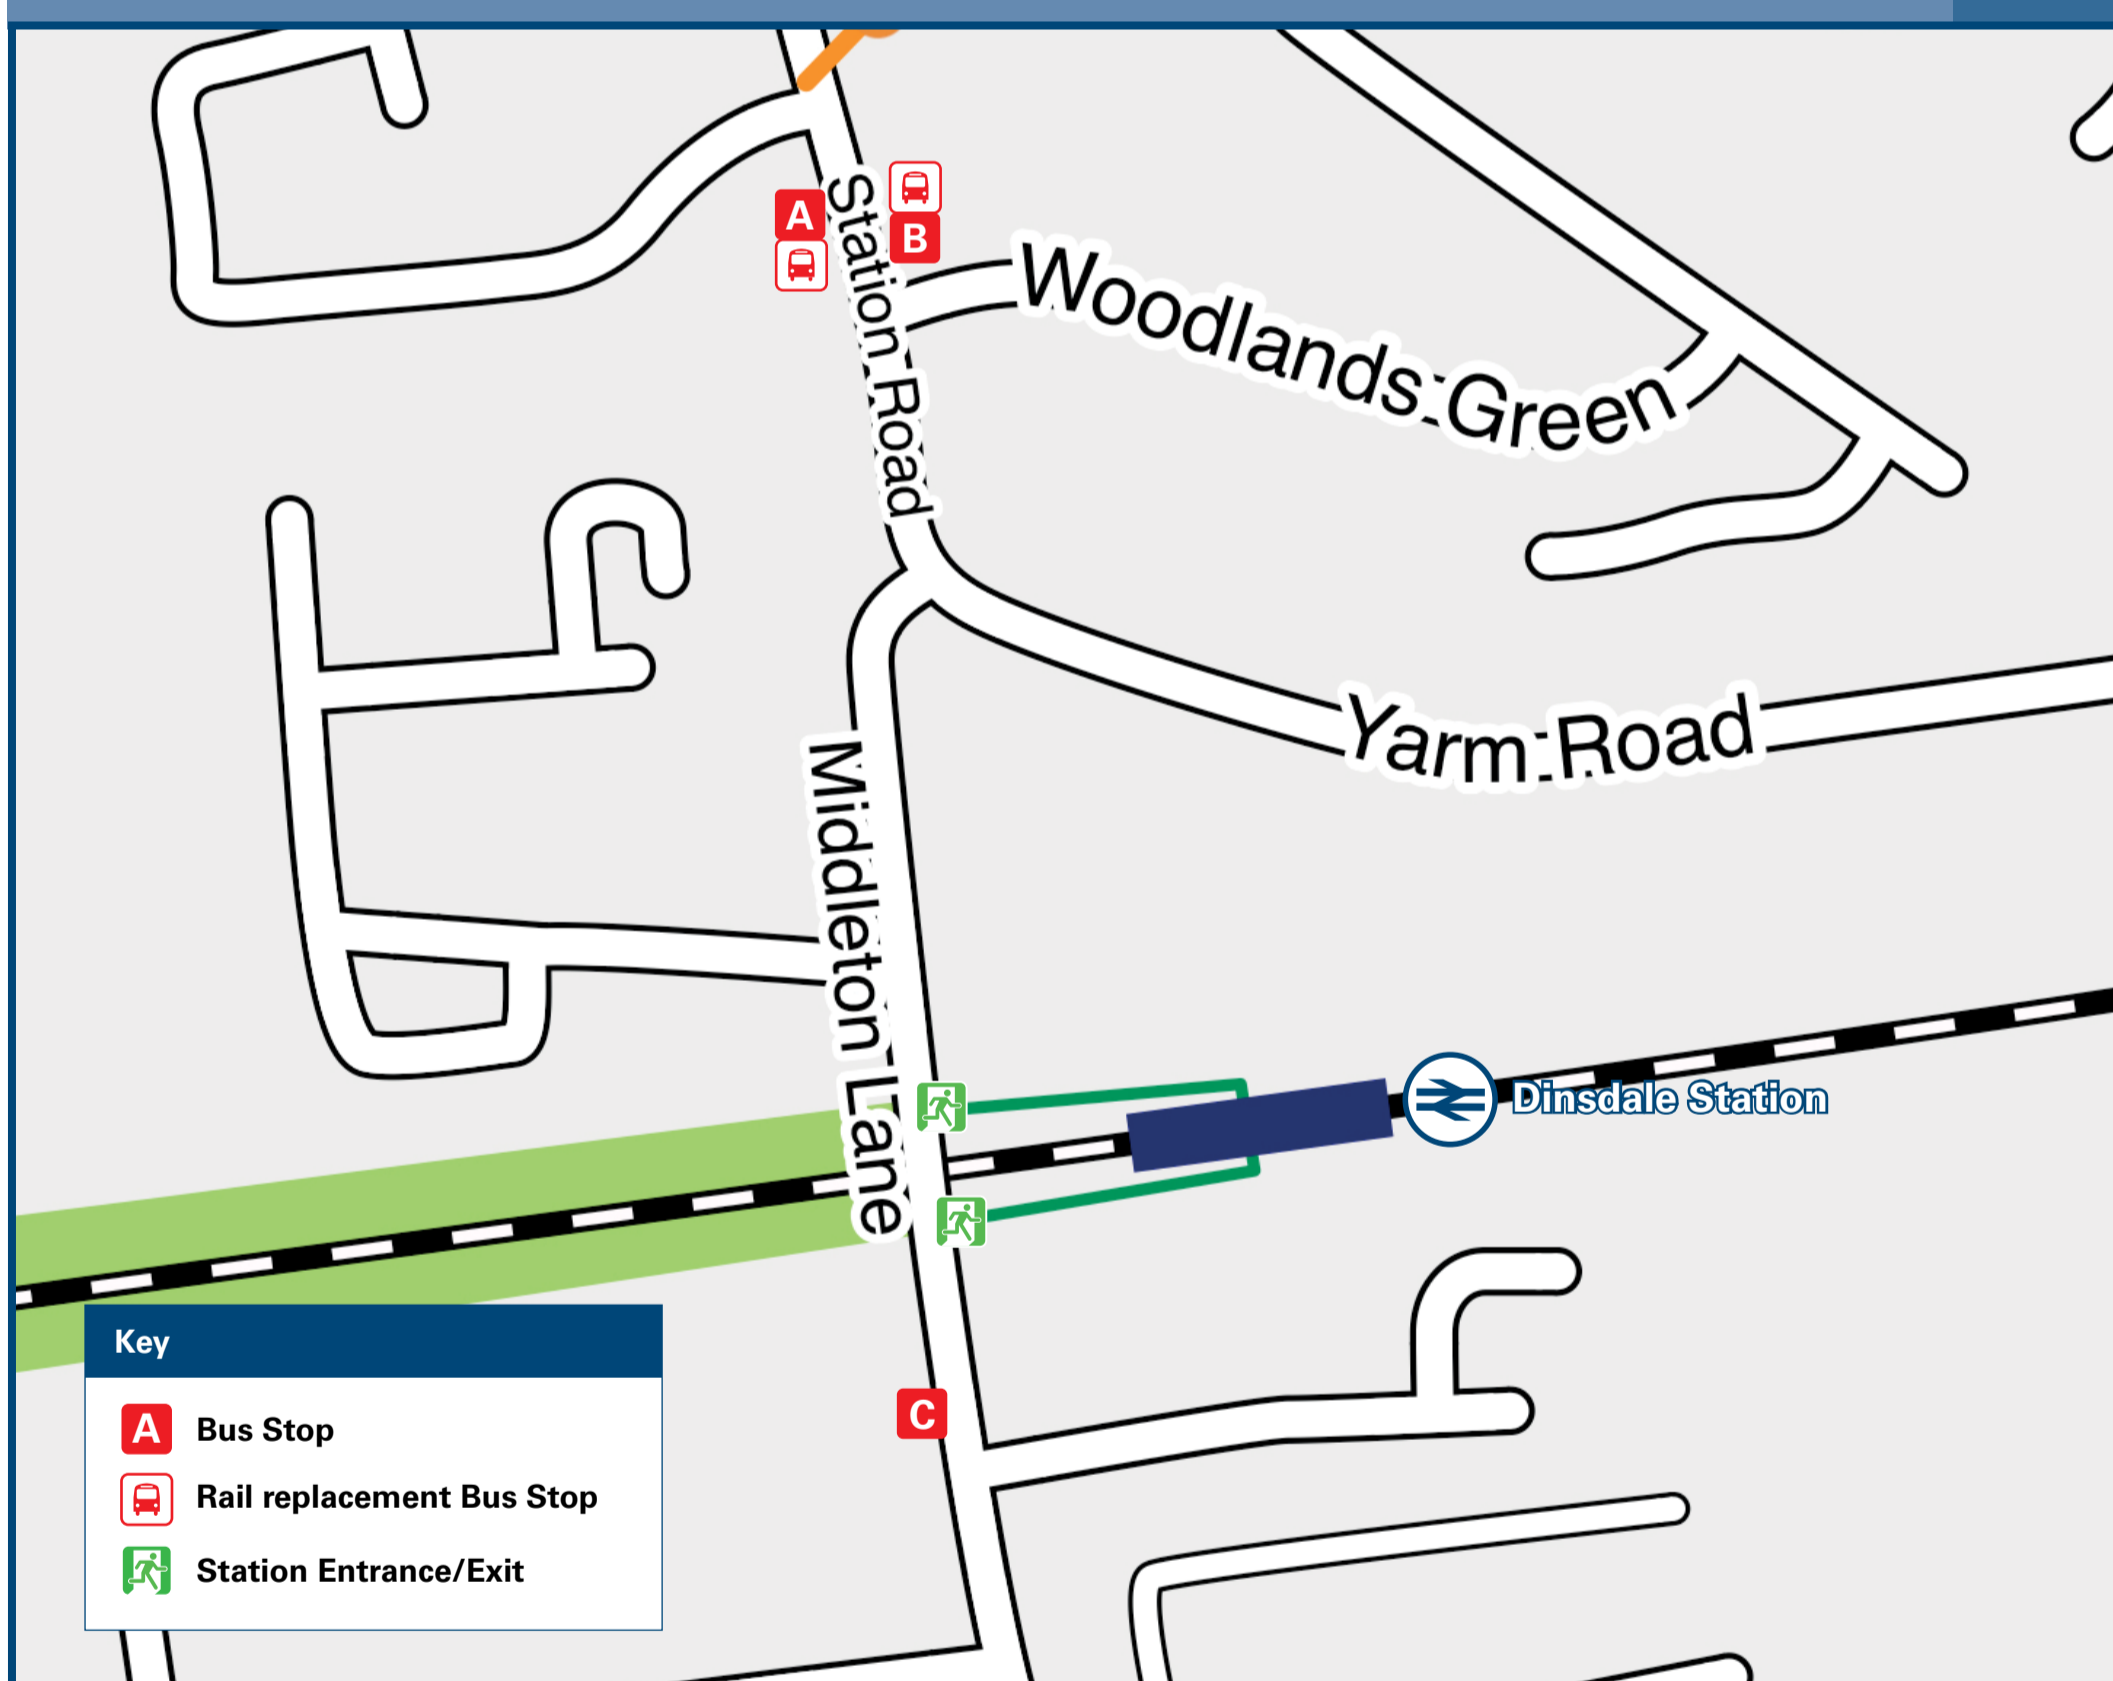

Dinsdale Station

Onward Travel Information

Local area map

Buses

Rail replacement buses will depart from Station Road; stop {A} towards Darlington and stop {B} towards Middlesbrough

Main destinations by bus

(Data correct at December 2023)

DESTINATION	BUS ROUTES	BUS STOP
Darlington (Station & Town Centre)	6, 6A	C, A
Eaglescliffe	6, 6A	B
Eastbourne (Yarm Road, Darlington)	6, 6A	C, A
Hurworth Place	6, 6A	C, A
Hurworth-on-Tees	6, 6A	C, A
Ingleby Barwick	6	B
Middleton One Row	6	B
Middleton (Priory Hospital)	6, 6A	B
Morton Park	6, 6A	A, C
Oak Tree (Middleton St George)	6, 6A	B
South Park	6	C
Stockton	6, 6A	B
Teesside Airport (Terminal Building)	6, 6A	B
Virginia Estate (For Middleton Hall Retirement Village)	6, 6A	B
Yarm (Town Hall)	6, 6A	B