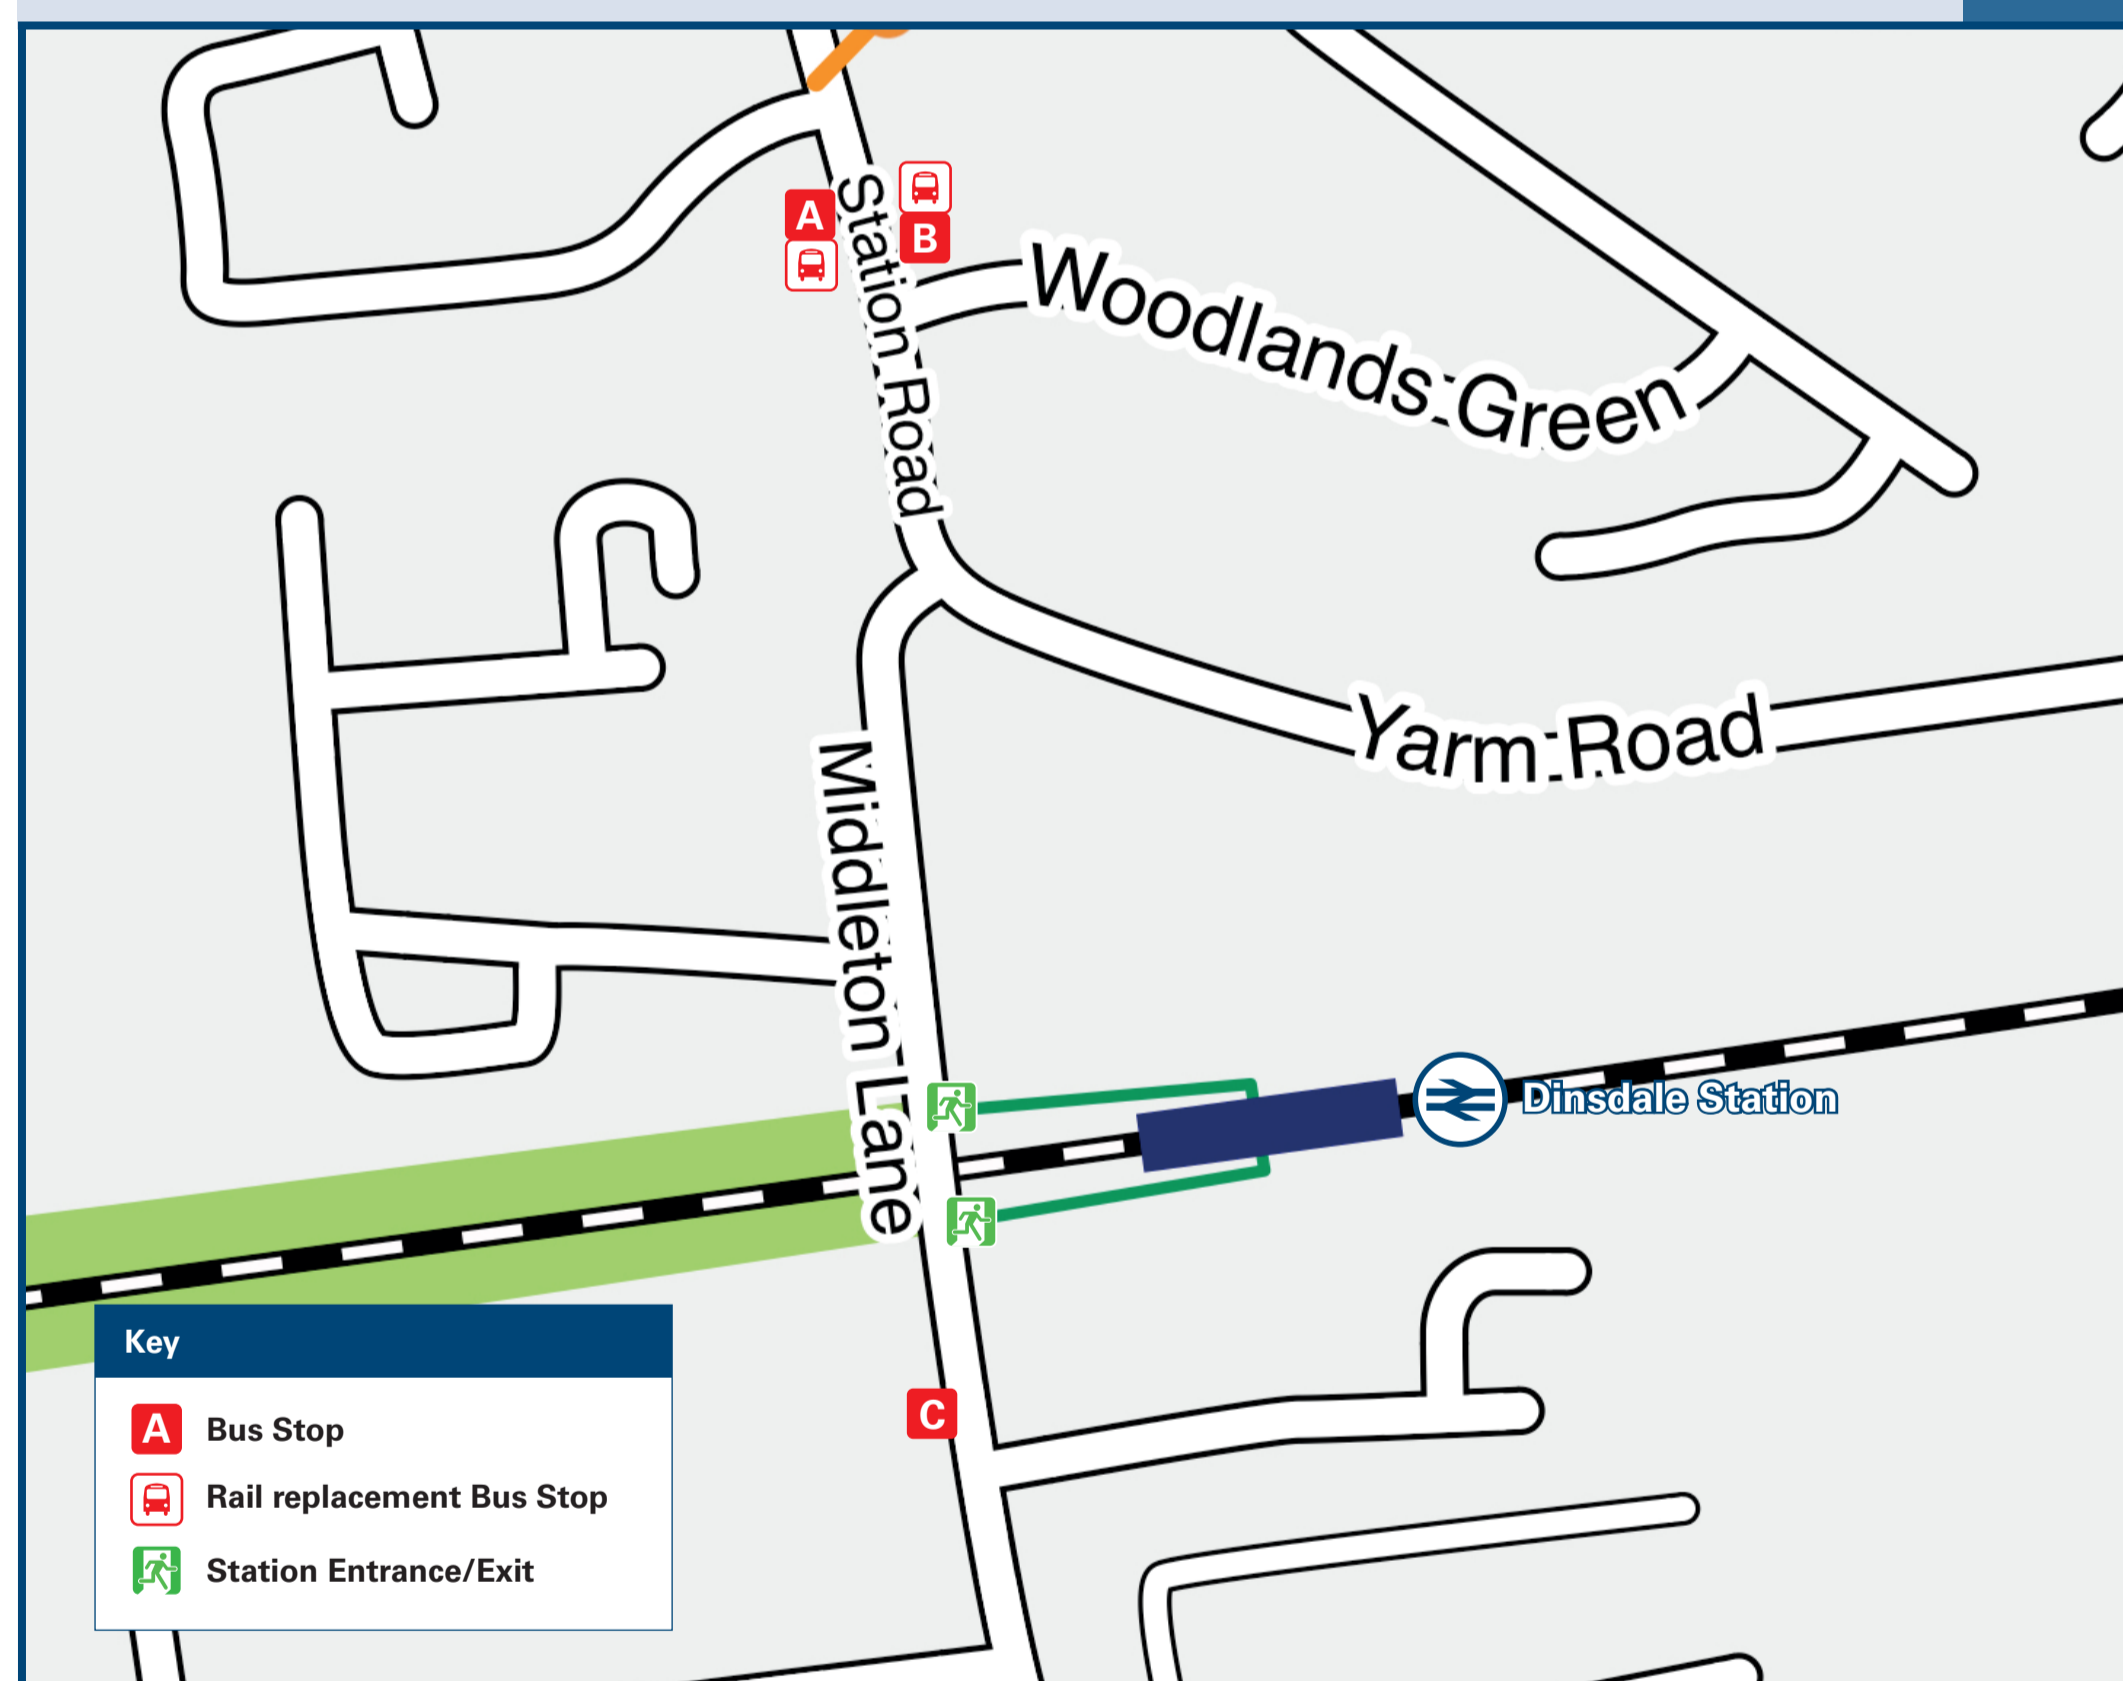

Buses

Rail replacement transport pick up/drop off at bus stops on Station Road, adjacent to the public park for Middlesbrough, opposite side for Darlington.

Main destinations by bus

(Data correct at March 2026)

DESTINATION	BUS ROUTES	BUS STOP
Darlington (Station & Town Centre)	6*	C
Eaglescliffe	6, 6B#	A
Eastbourne (Yarm Road, Darlington)	6*	C
Hurworth Place	6, 6B#	A
Hurworth-on-Tees	6	C
Ingleby Barwick	6	B
Middleton One Row	6*	B
Middleton (Priory Hospital)	6, 6B#	B
Morton Park	6, 6B#	A
Oak Tree (Middleton St George)	6*	C
South Park	6	C
Stockton	6, 6B#	B
Teesside Airport (Terminal Building)	6, 6B#	B
Virginia Estate (For Middleton Hall Retirement Village)	6, 6B#	B
Yarm (Town Hall)	6, 6B#	B

Notes

Bus route 6 operates a daytime service on Mondays to Saturdays, only.
For bus times and days of operation please contact Traveline on www.traveline.info or call: 0871 200 22 33

Direct trains operate to this destination from this station.
* To this destination bus route 6 operates additional evening services on Sundays, only.
# Bus route 6B operates every 2 hours daytime on Sundays and some public holidays, only.

Taxis

Dinsdale station has no taxi rank or cab office. Advance booking is essential, please consider using the following local operators: (Inclusion of this number doesn't represent any endorsement of the taxi firm)

Middleton St George Taxis
07729 605 452

Darlington Station Taxis
01325 468 888

Take Me Darlington
01325 282 828

Further information about all onward travel

Local Cycle Info	National Cycle Info	Bus Times	PlusBus
For	walkwheelcycletrust.org.uk	See timetable displays at bus stops. www.traveline.info 0871 200 22 33 calls cost 15p per minute plus your phone company's access charge	plusbus.info PlusBus is a discount price 'bus pass' that you buy with your train ticket. It gives you unlimited bus travel around your chosen town, on participating buses. Visit www.plusbus.info

National Rail Enquiries

Online	NRE App	Social Media	Alert Me	Contact Centre	PlusBike
nationalrail.co.uk	Free National Rail Enquiries app for iOS and Android	facebook.com/nationalrailenq @nationalrailenq	You can sign up to Alert Me messages on the National Rail Enquiries website where you can receive train and platform notifications directly to your smart phone. nationalrail.co.uk/alertme	03457 48 49 50 Calls cost no more than calls to geographic numbers (01 or 02) and may be recorded.	nationalrail.co.uk/plusbike For more information.