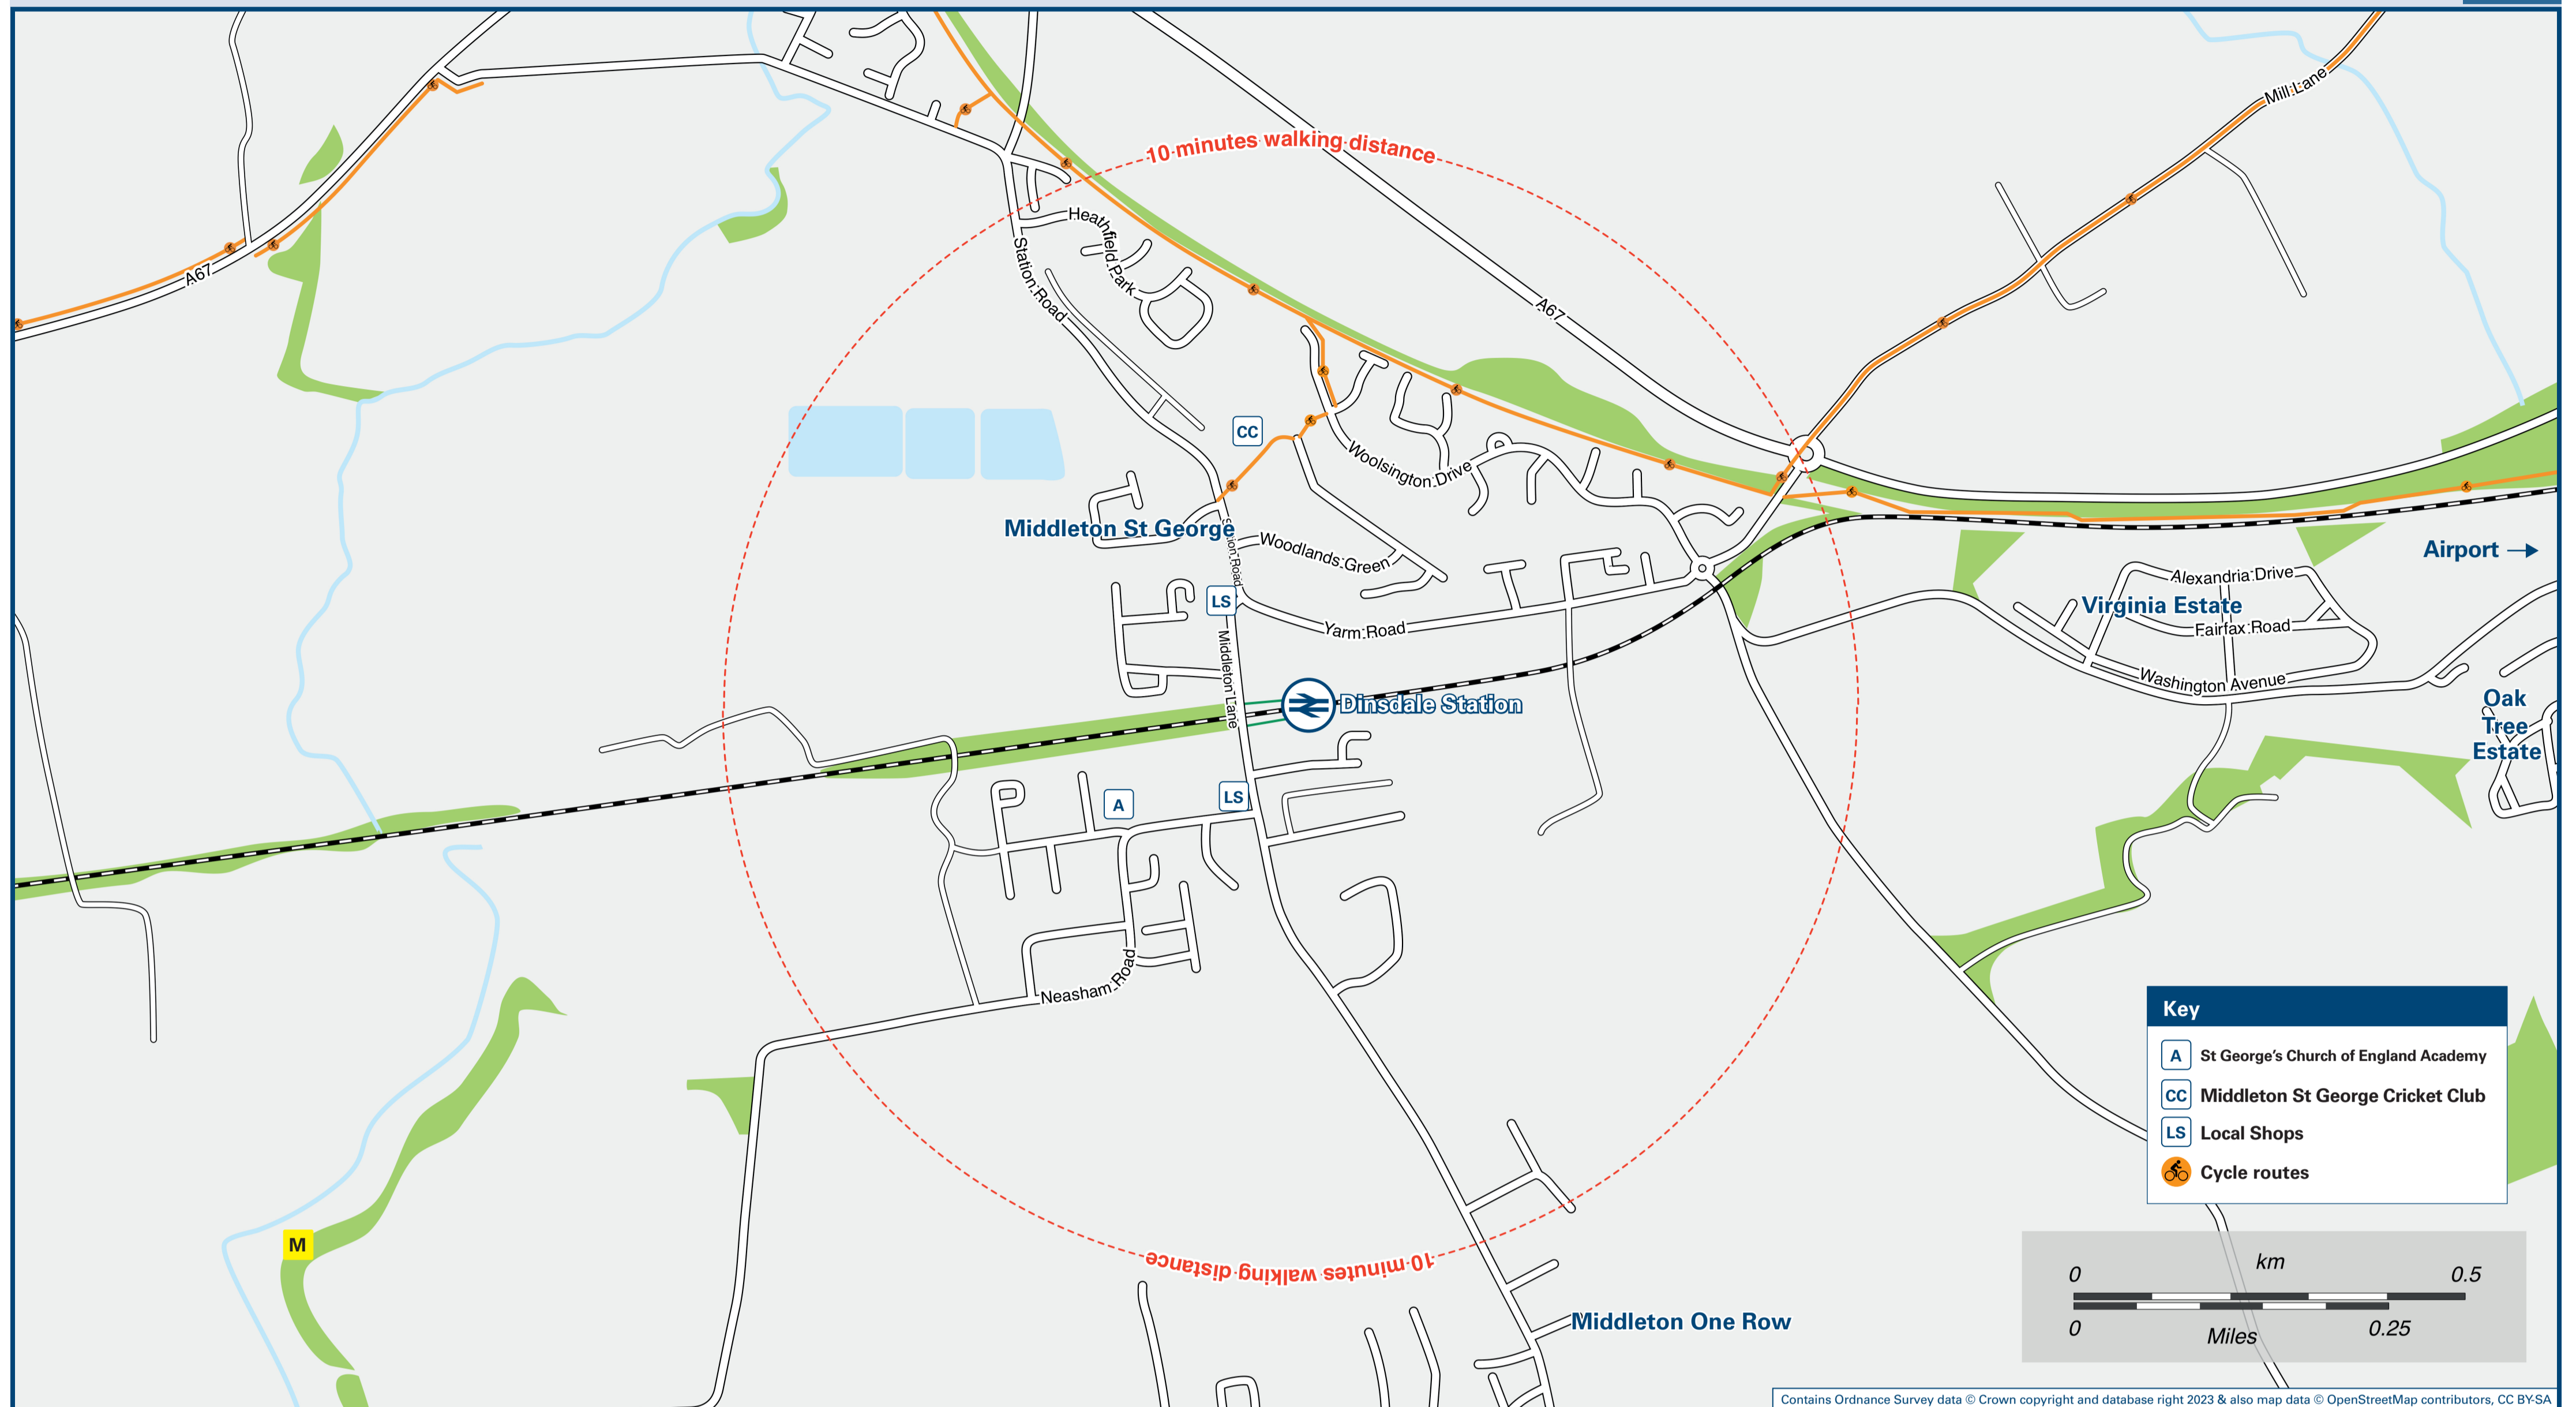

Dinsdale Station

Onward Travel Information

Local area map