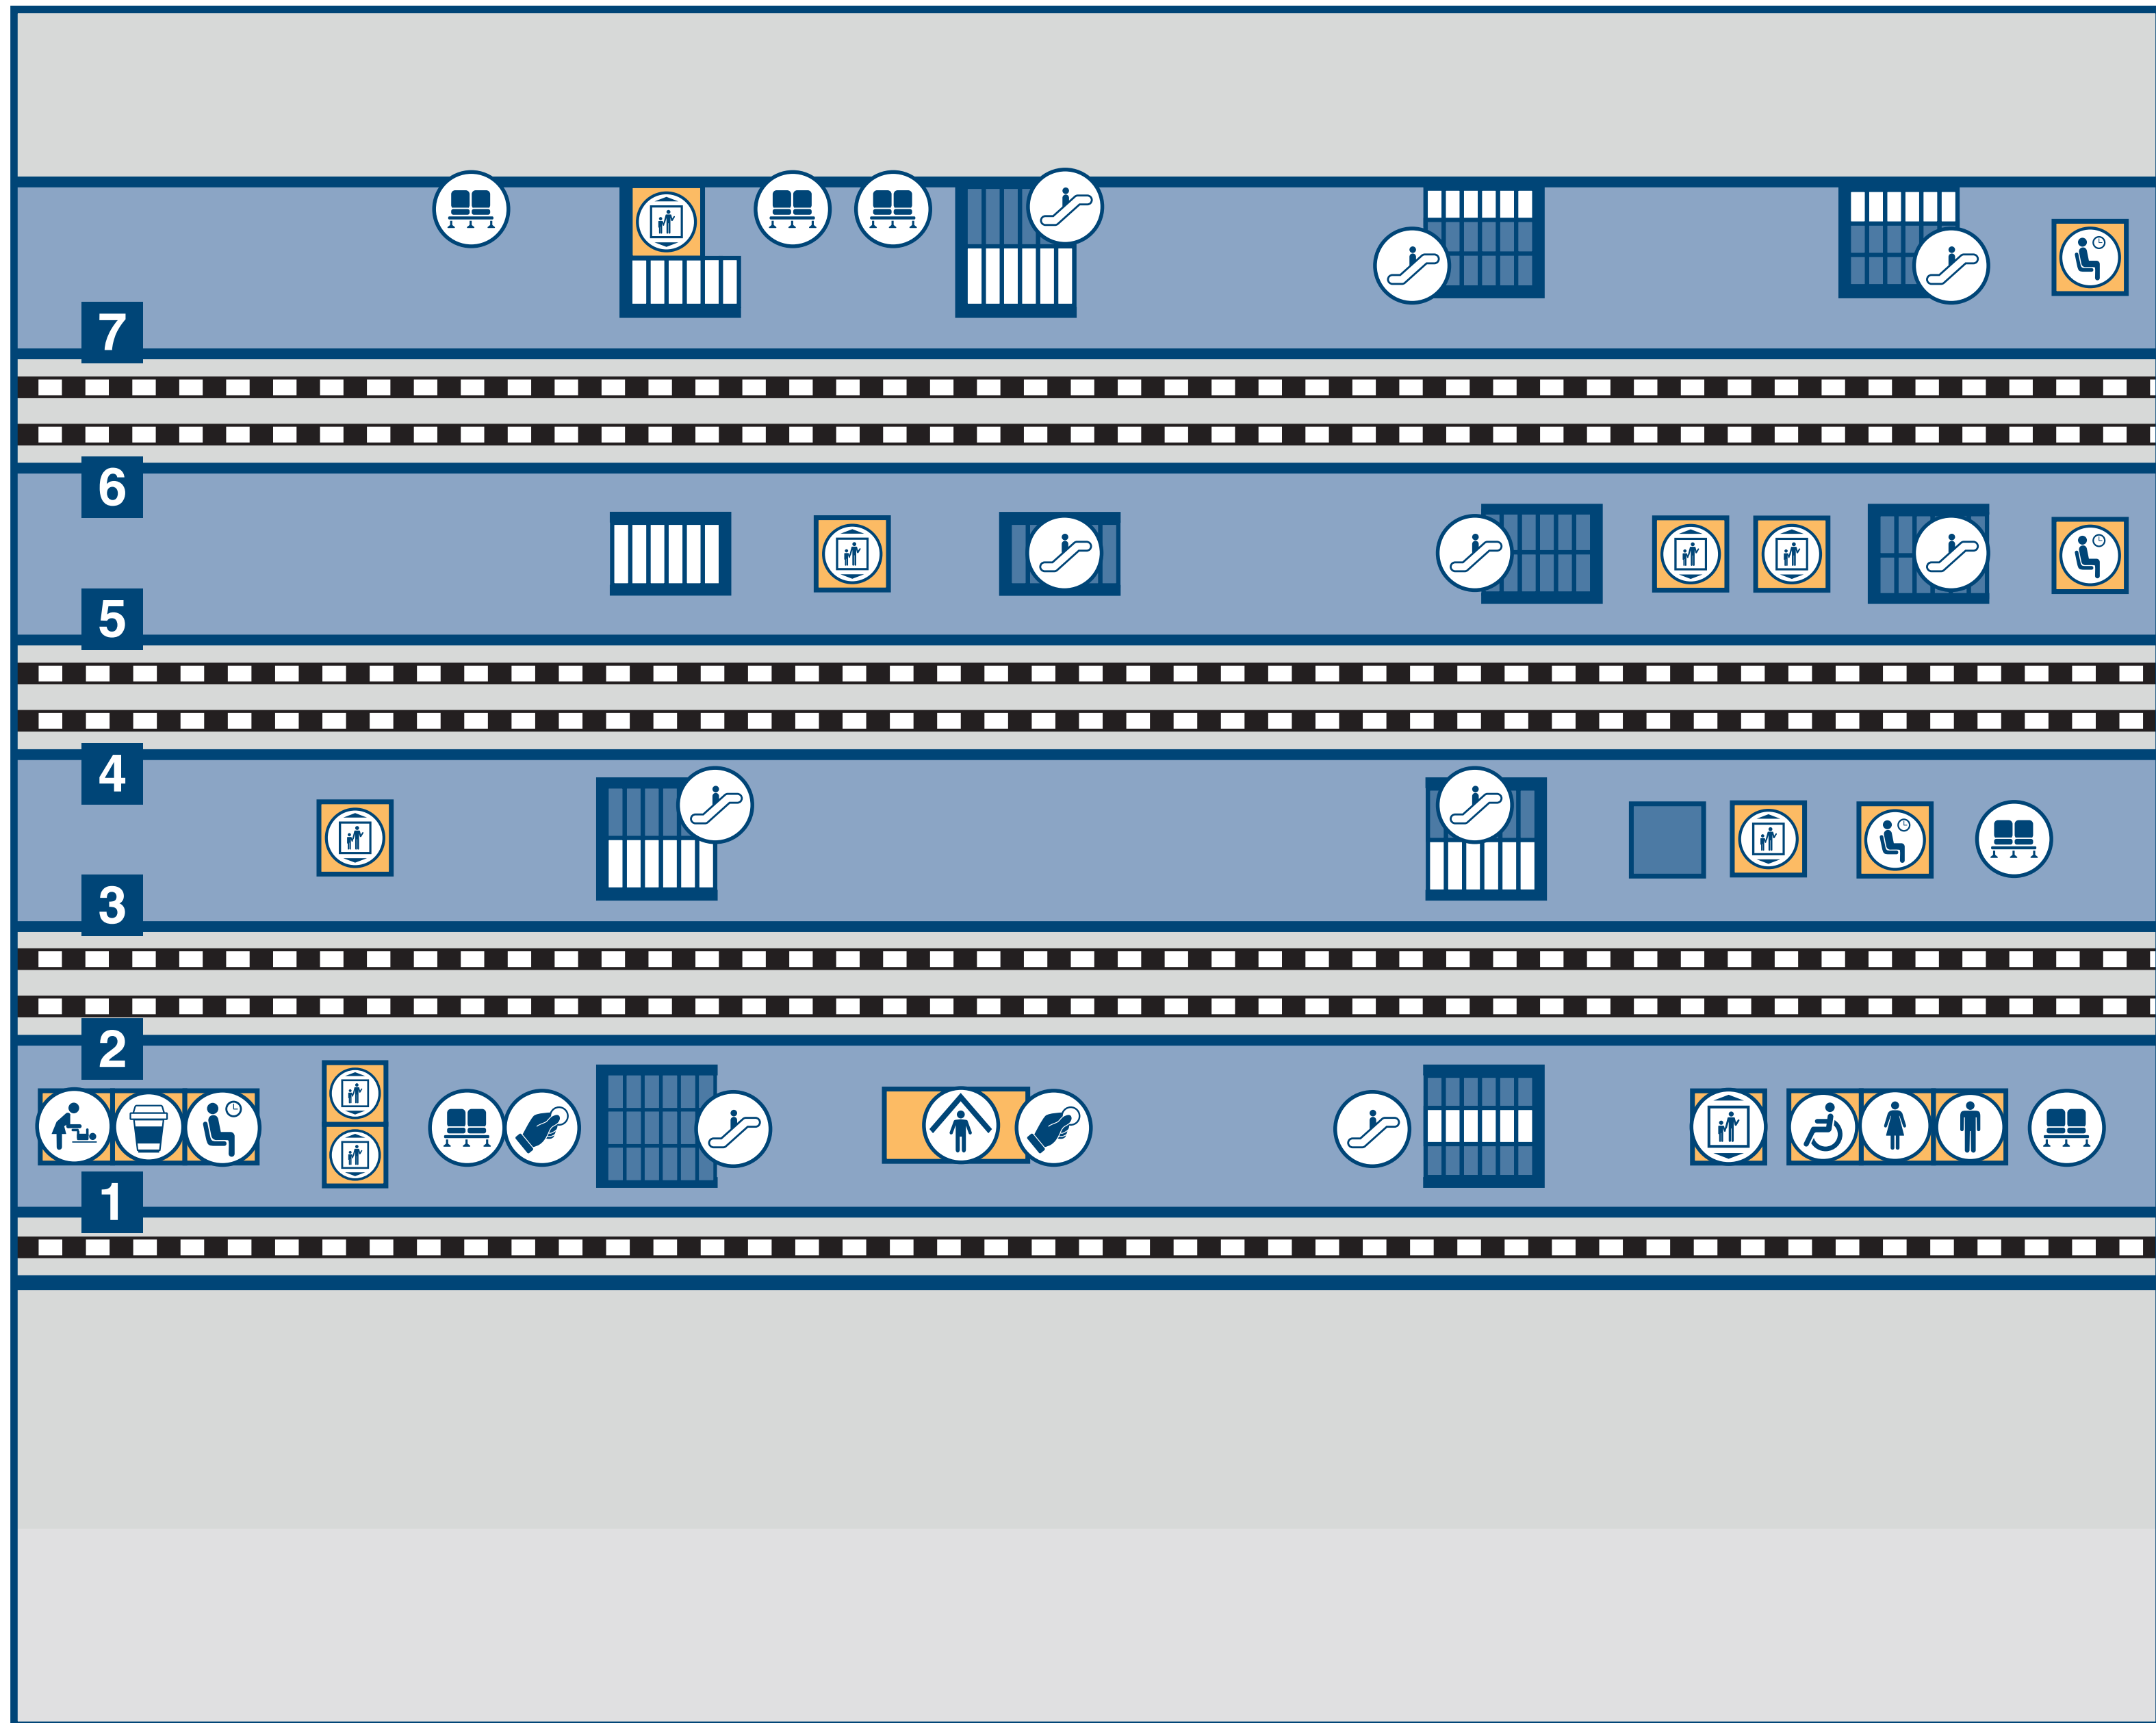

Gatwick Airport (Concourse) Station Plan

Key			
	Assisted Travel Lounge		Entrance/Exit
	Bus Station		Escalator
	Drop off		Lift
	Seats		Taxis
	Ticket Desk		Ticket Machine

Gatwick Airport (Platforms) Station Plan

Key

- | | | | |
|------------------------|---------------|-----------------|--------------|
| 1 Platforms 1-7 | Escalator | Male Toilet | Waiting Room |
| Accessible Toilet | Female Toilet | Seats | |
| Baby Change | Food & Drink | Shelter | |
| Entrance / Exit | Lift | Vending Machine | |