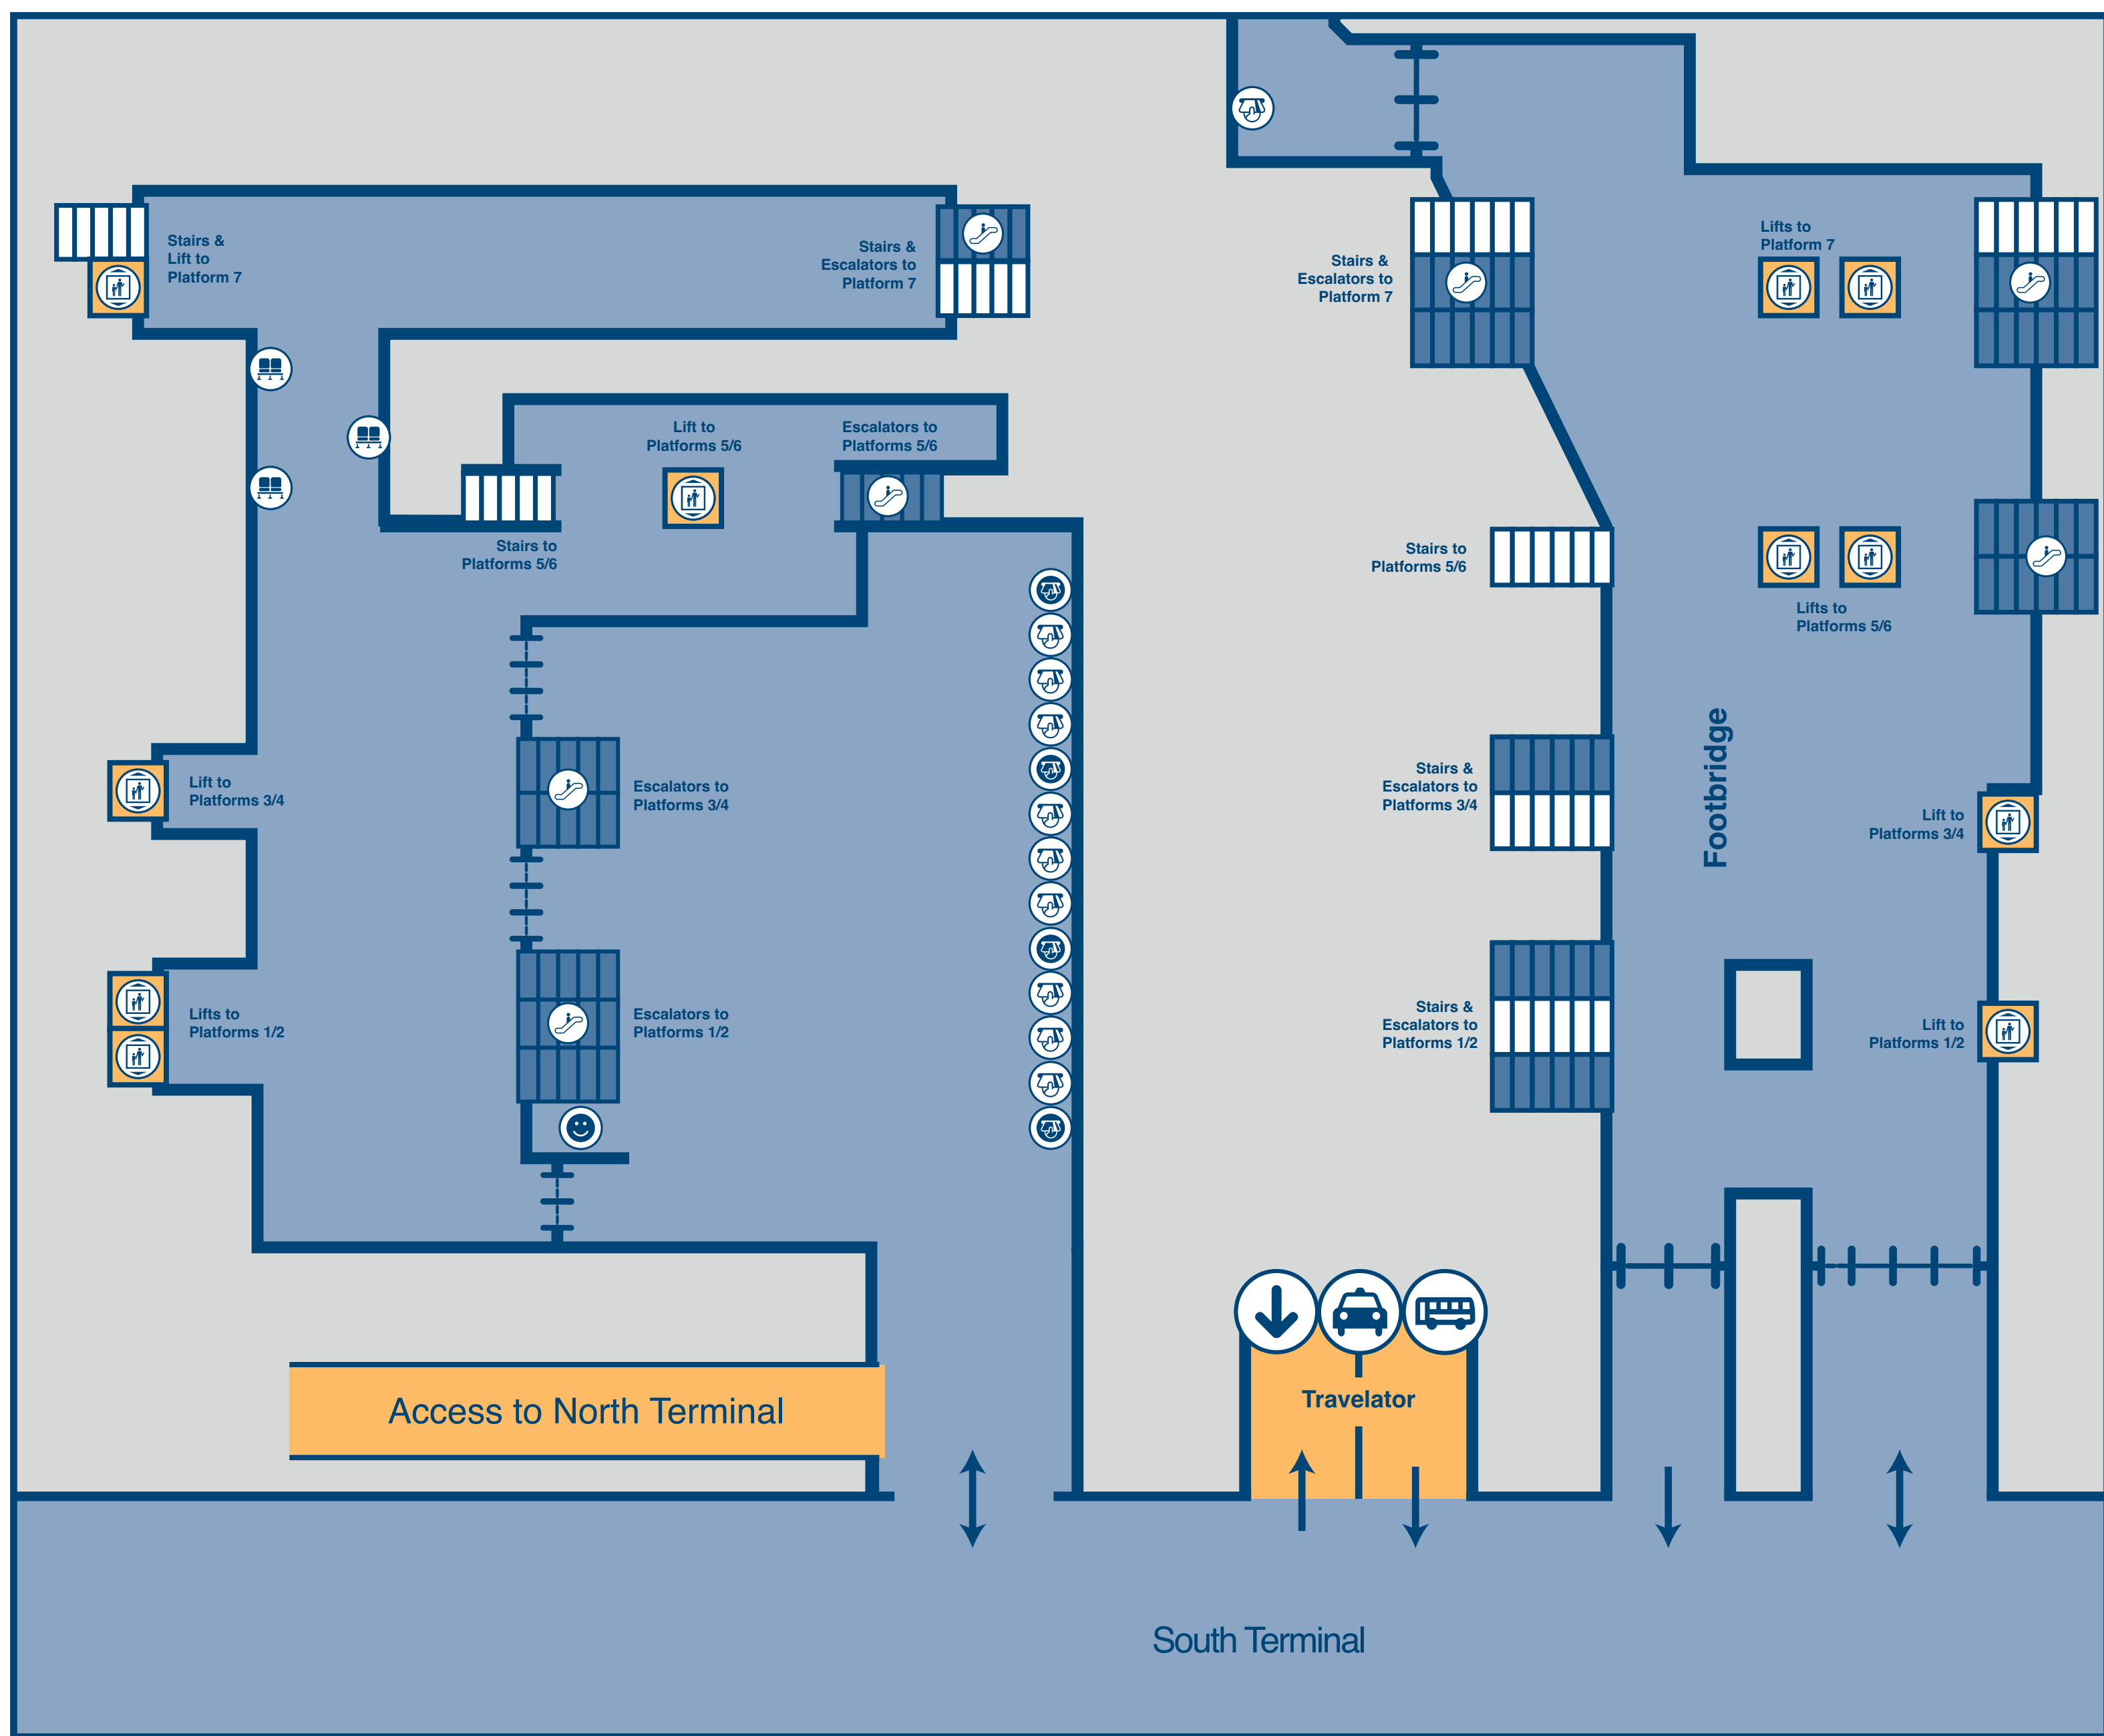

Gatwick Airport (Concourse) Station Plan

Key			
	Assisted Travel Lounge		Entrance/Exit
	Bus Station		Escalator
	Drop off		Lift
	Seats		Taxis
	Ticket Desk		Ticket Machine

Gatwick Airport (Platforms) Station Plan

Key

- | | | | |
|------------------------|---------------|-----------------|--------------|
| 1 Platforms 1-7 | Escalator | Male Toilet | Waiting Room |
| Accessible Toilet | Female Toilet | Seats | |
| Baby Change | Food & Drink | Shelter | |
| Entrance / Exit | Lift | Vending Machine | |