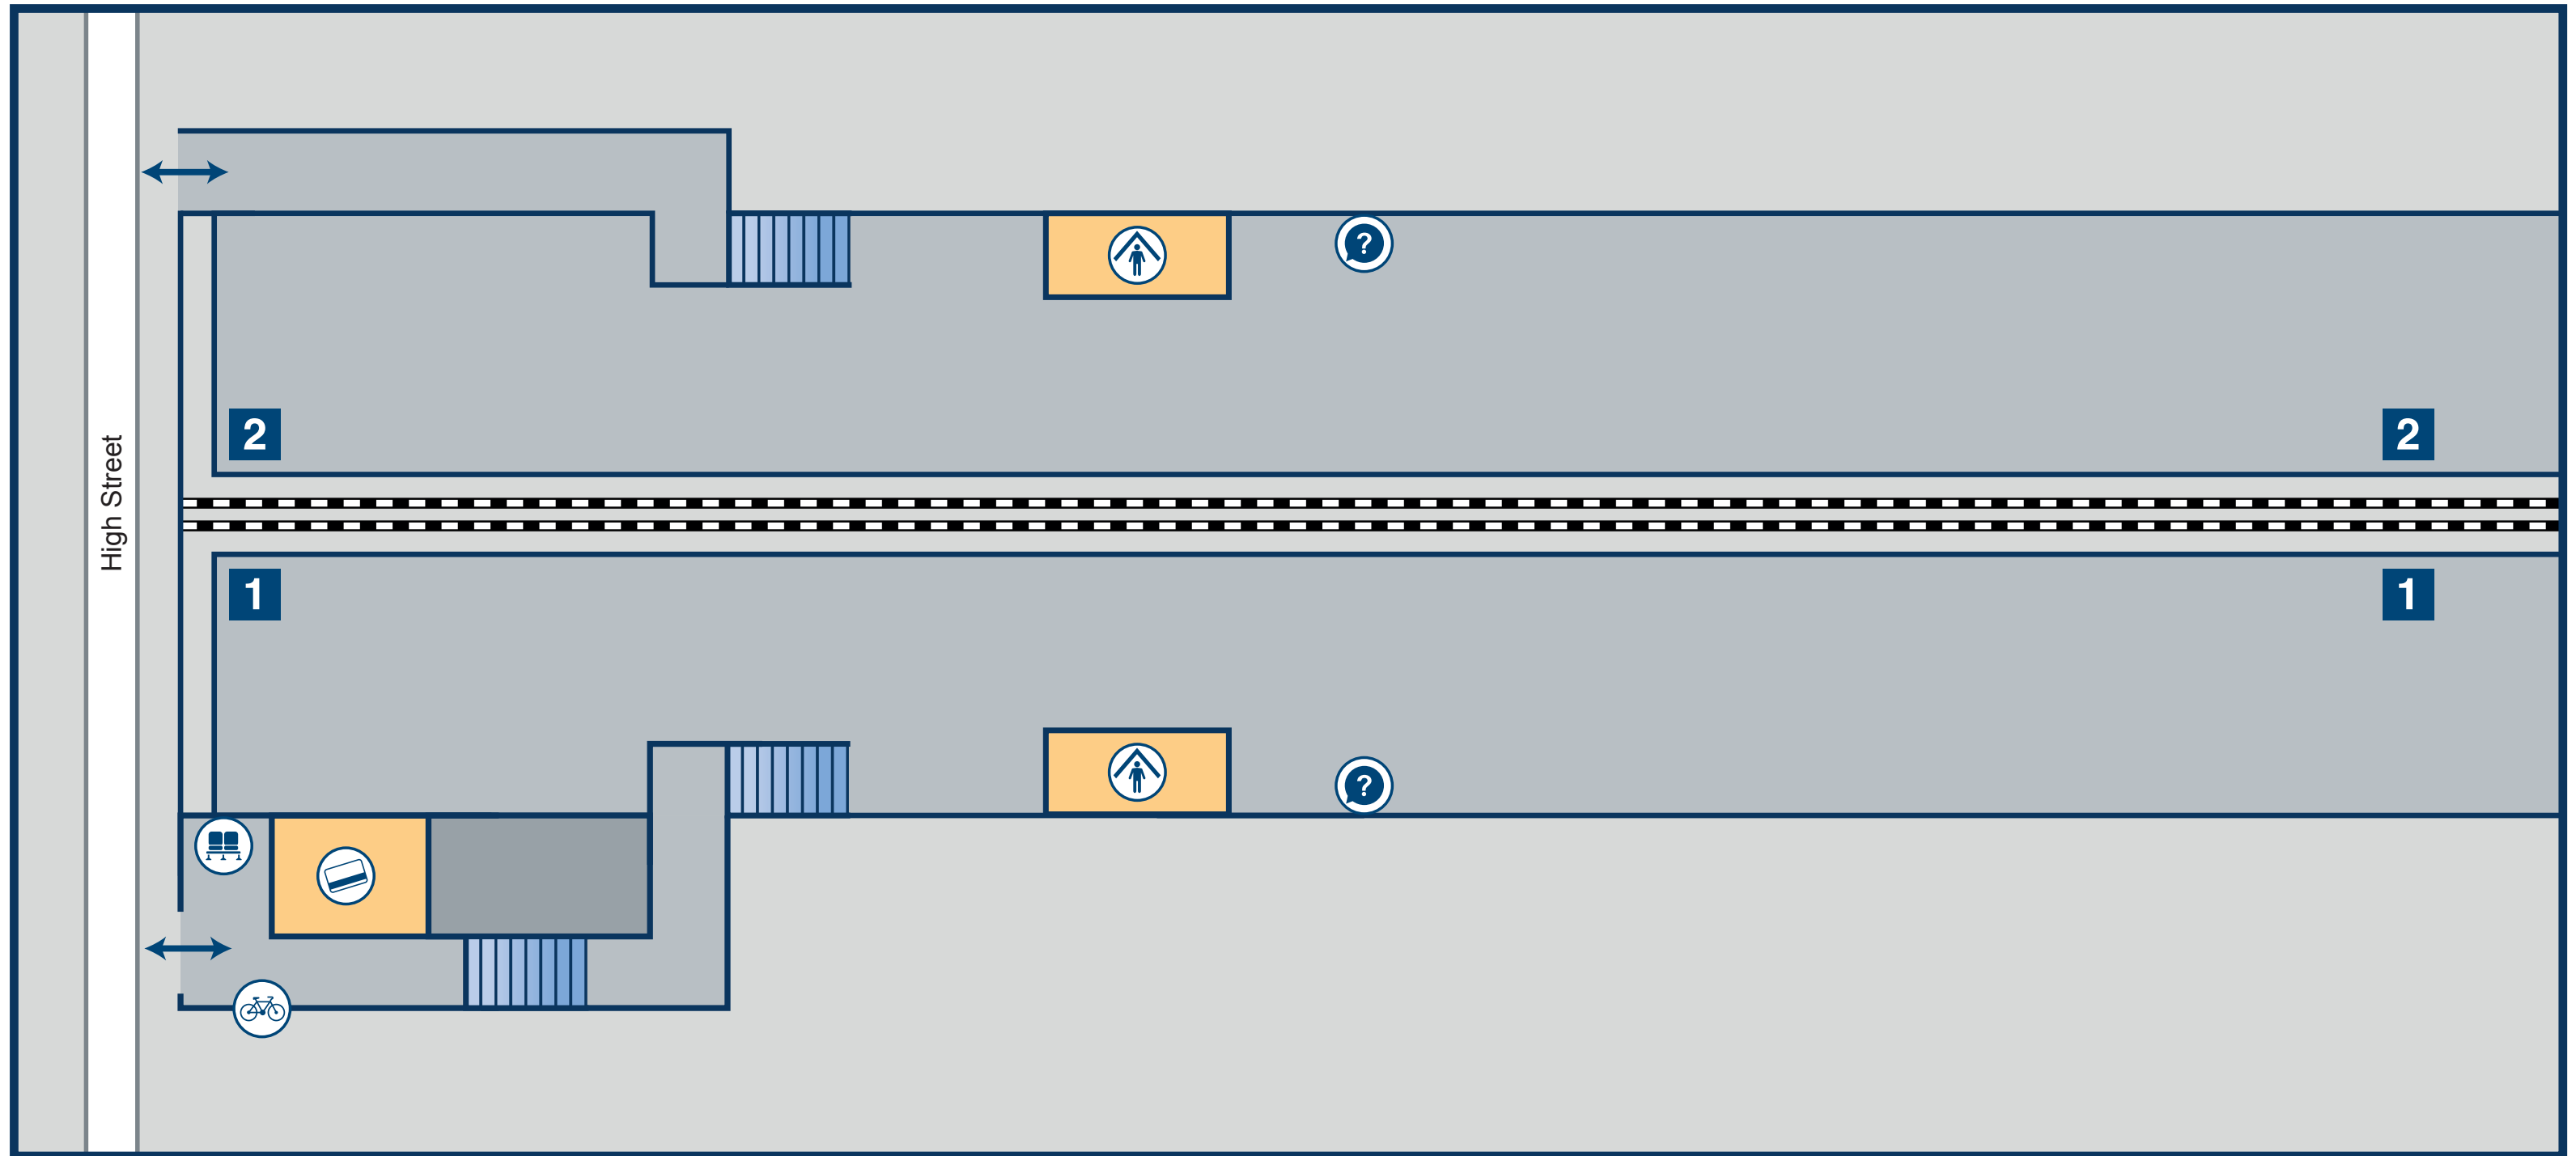

Swanscombe Station Plan

Key

Cycle Rack

Entrance / Exit

Help Point

Platform

Seats

Shelter

Ticket Office