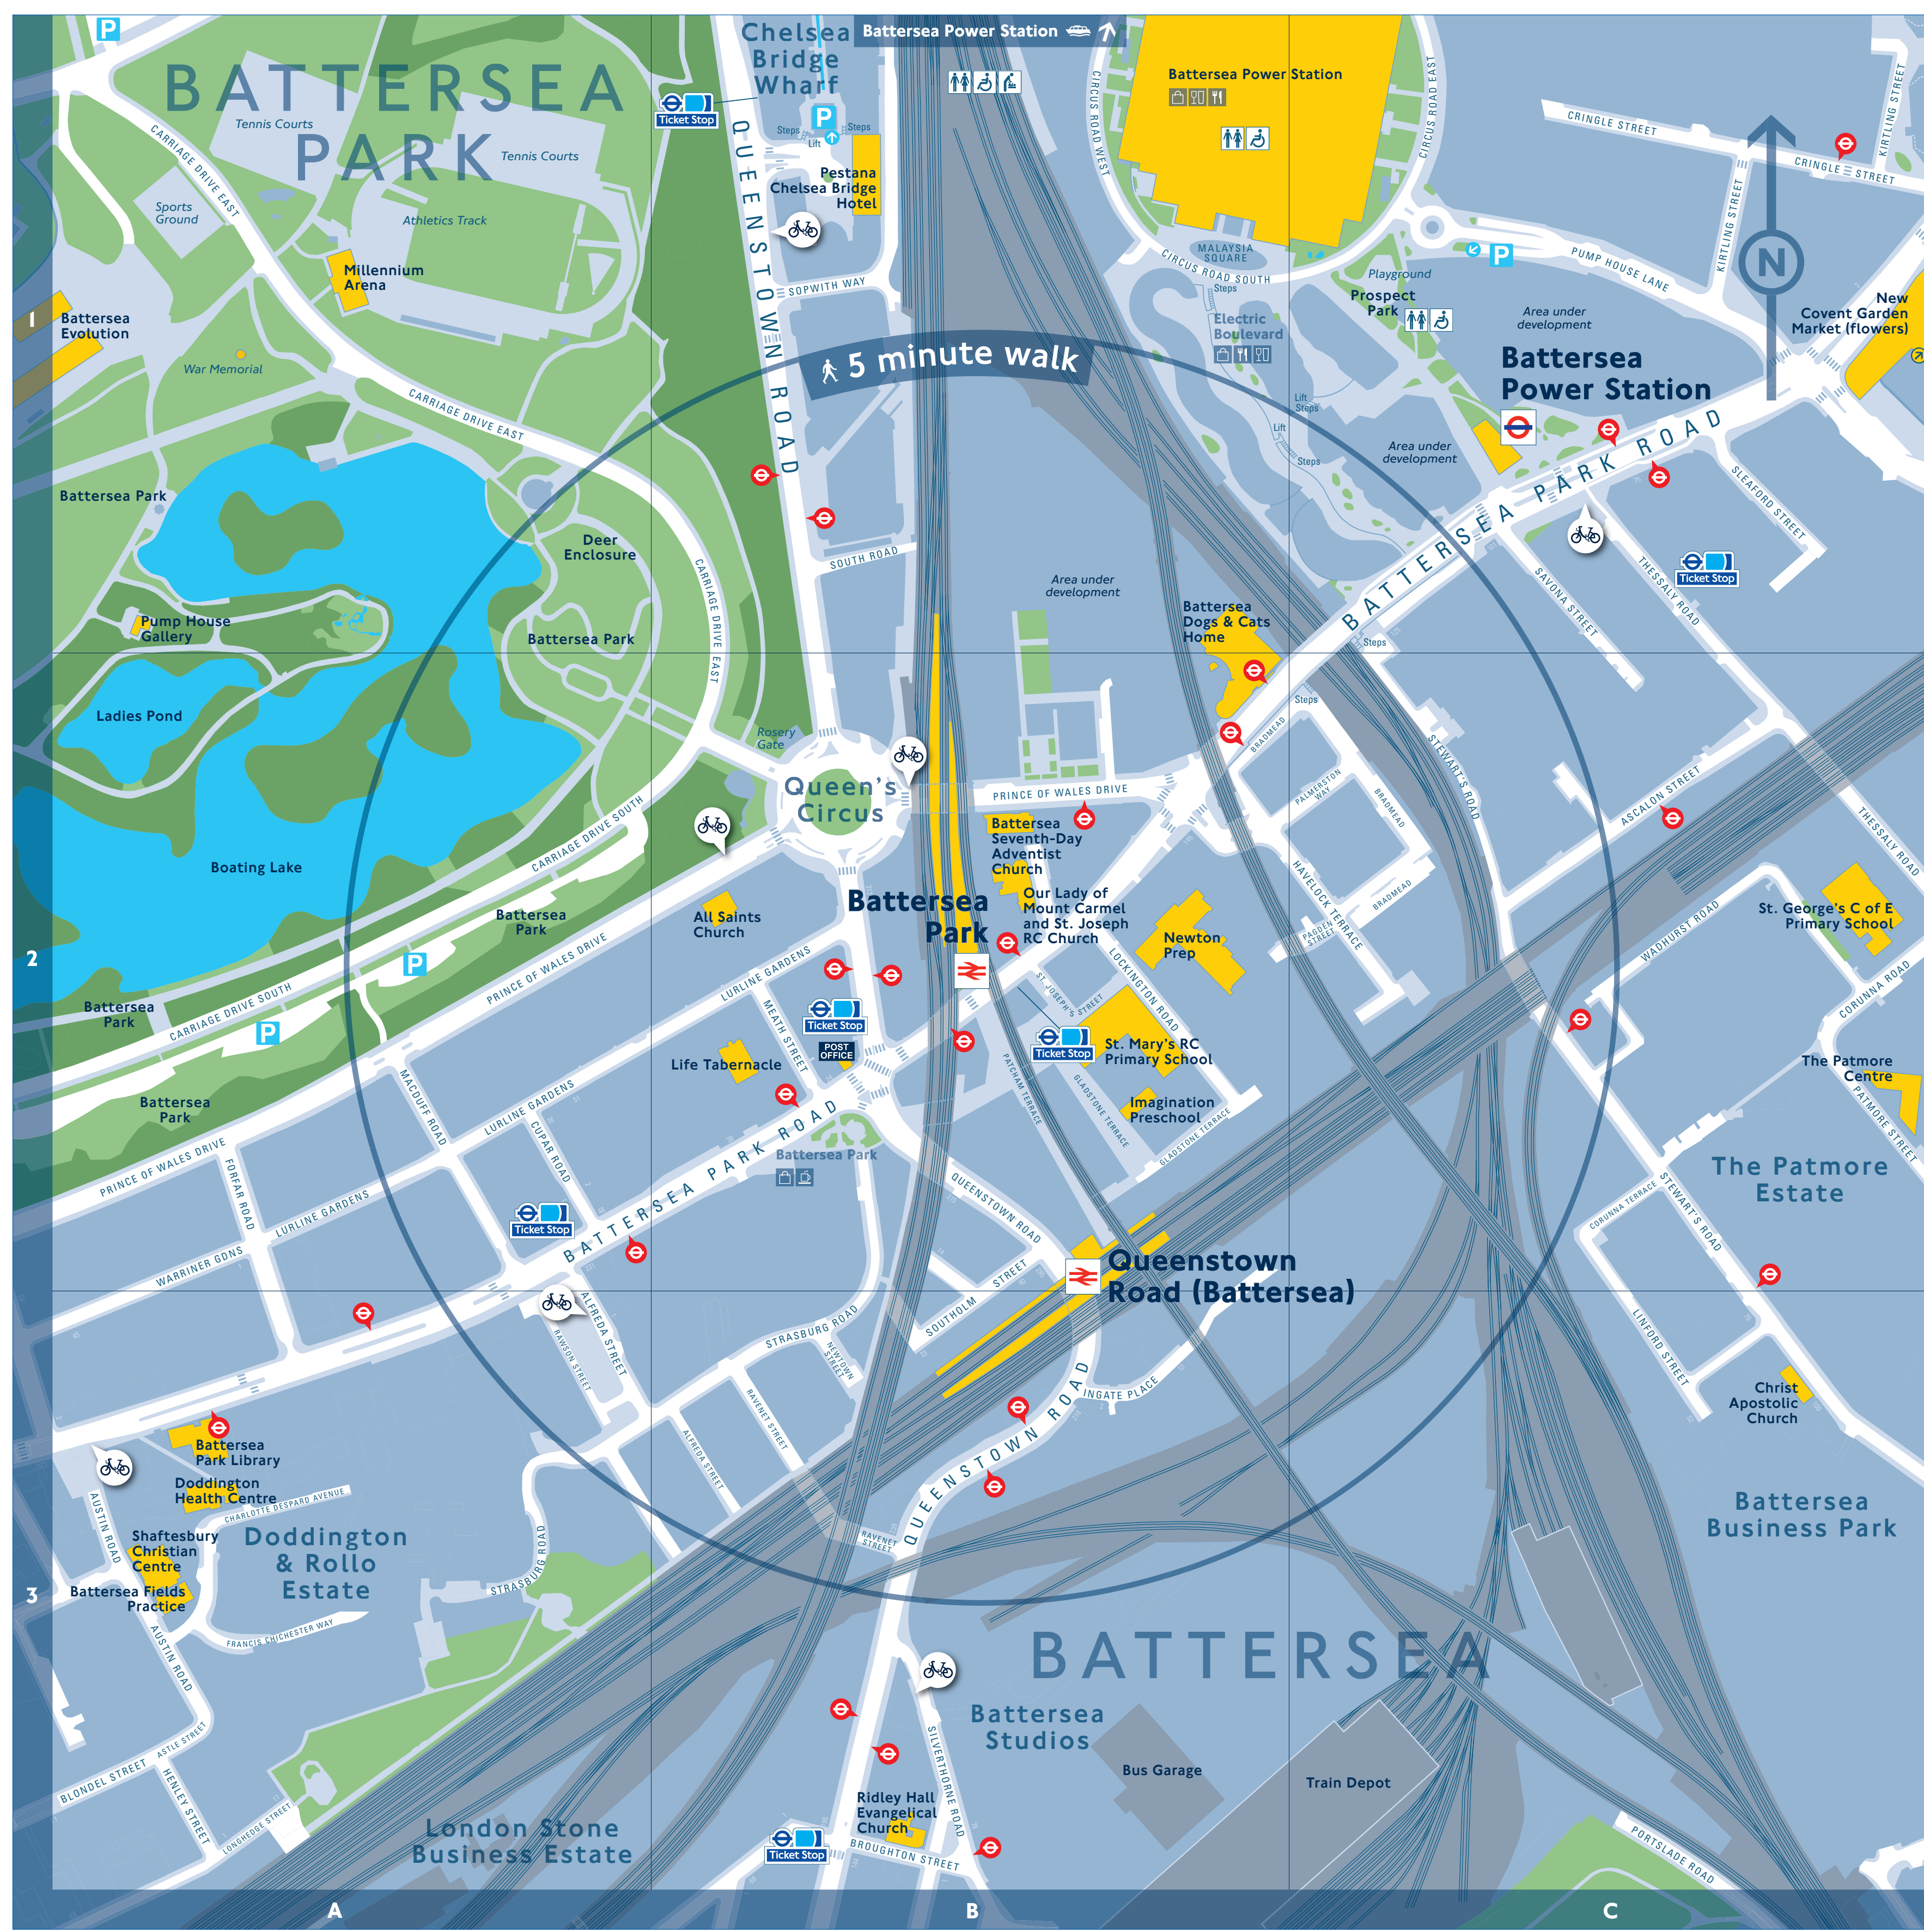

Battersea Park Station – Zone 2

Onward Travel Information

Local area map

Battersea Park DR NR TFL 1955.1.22.171