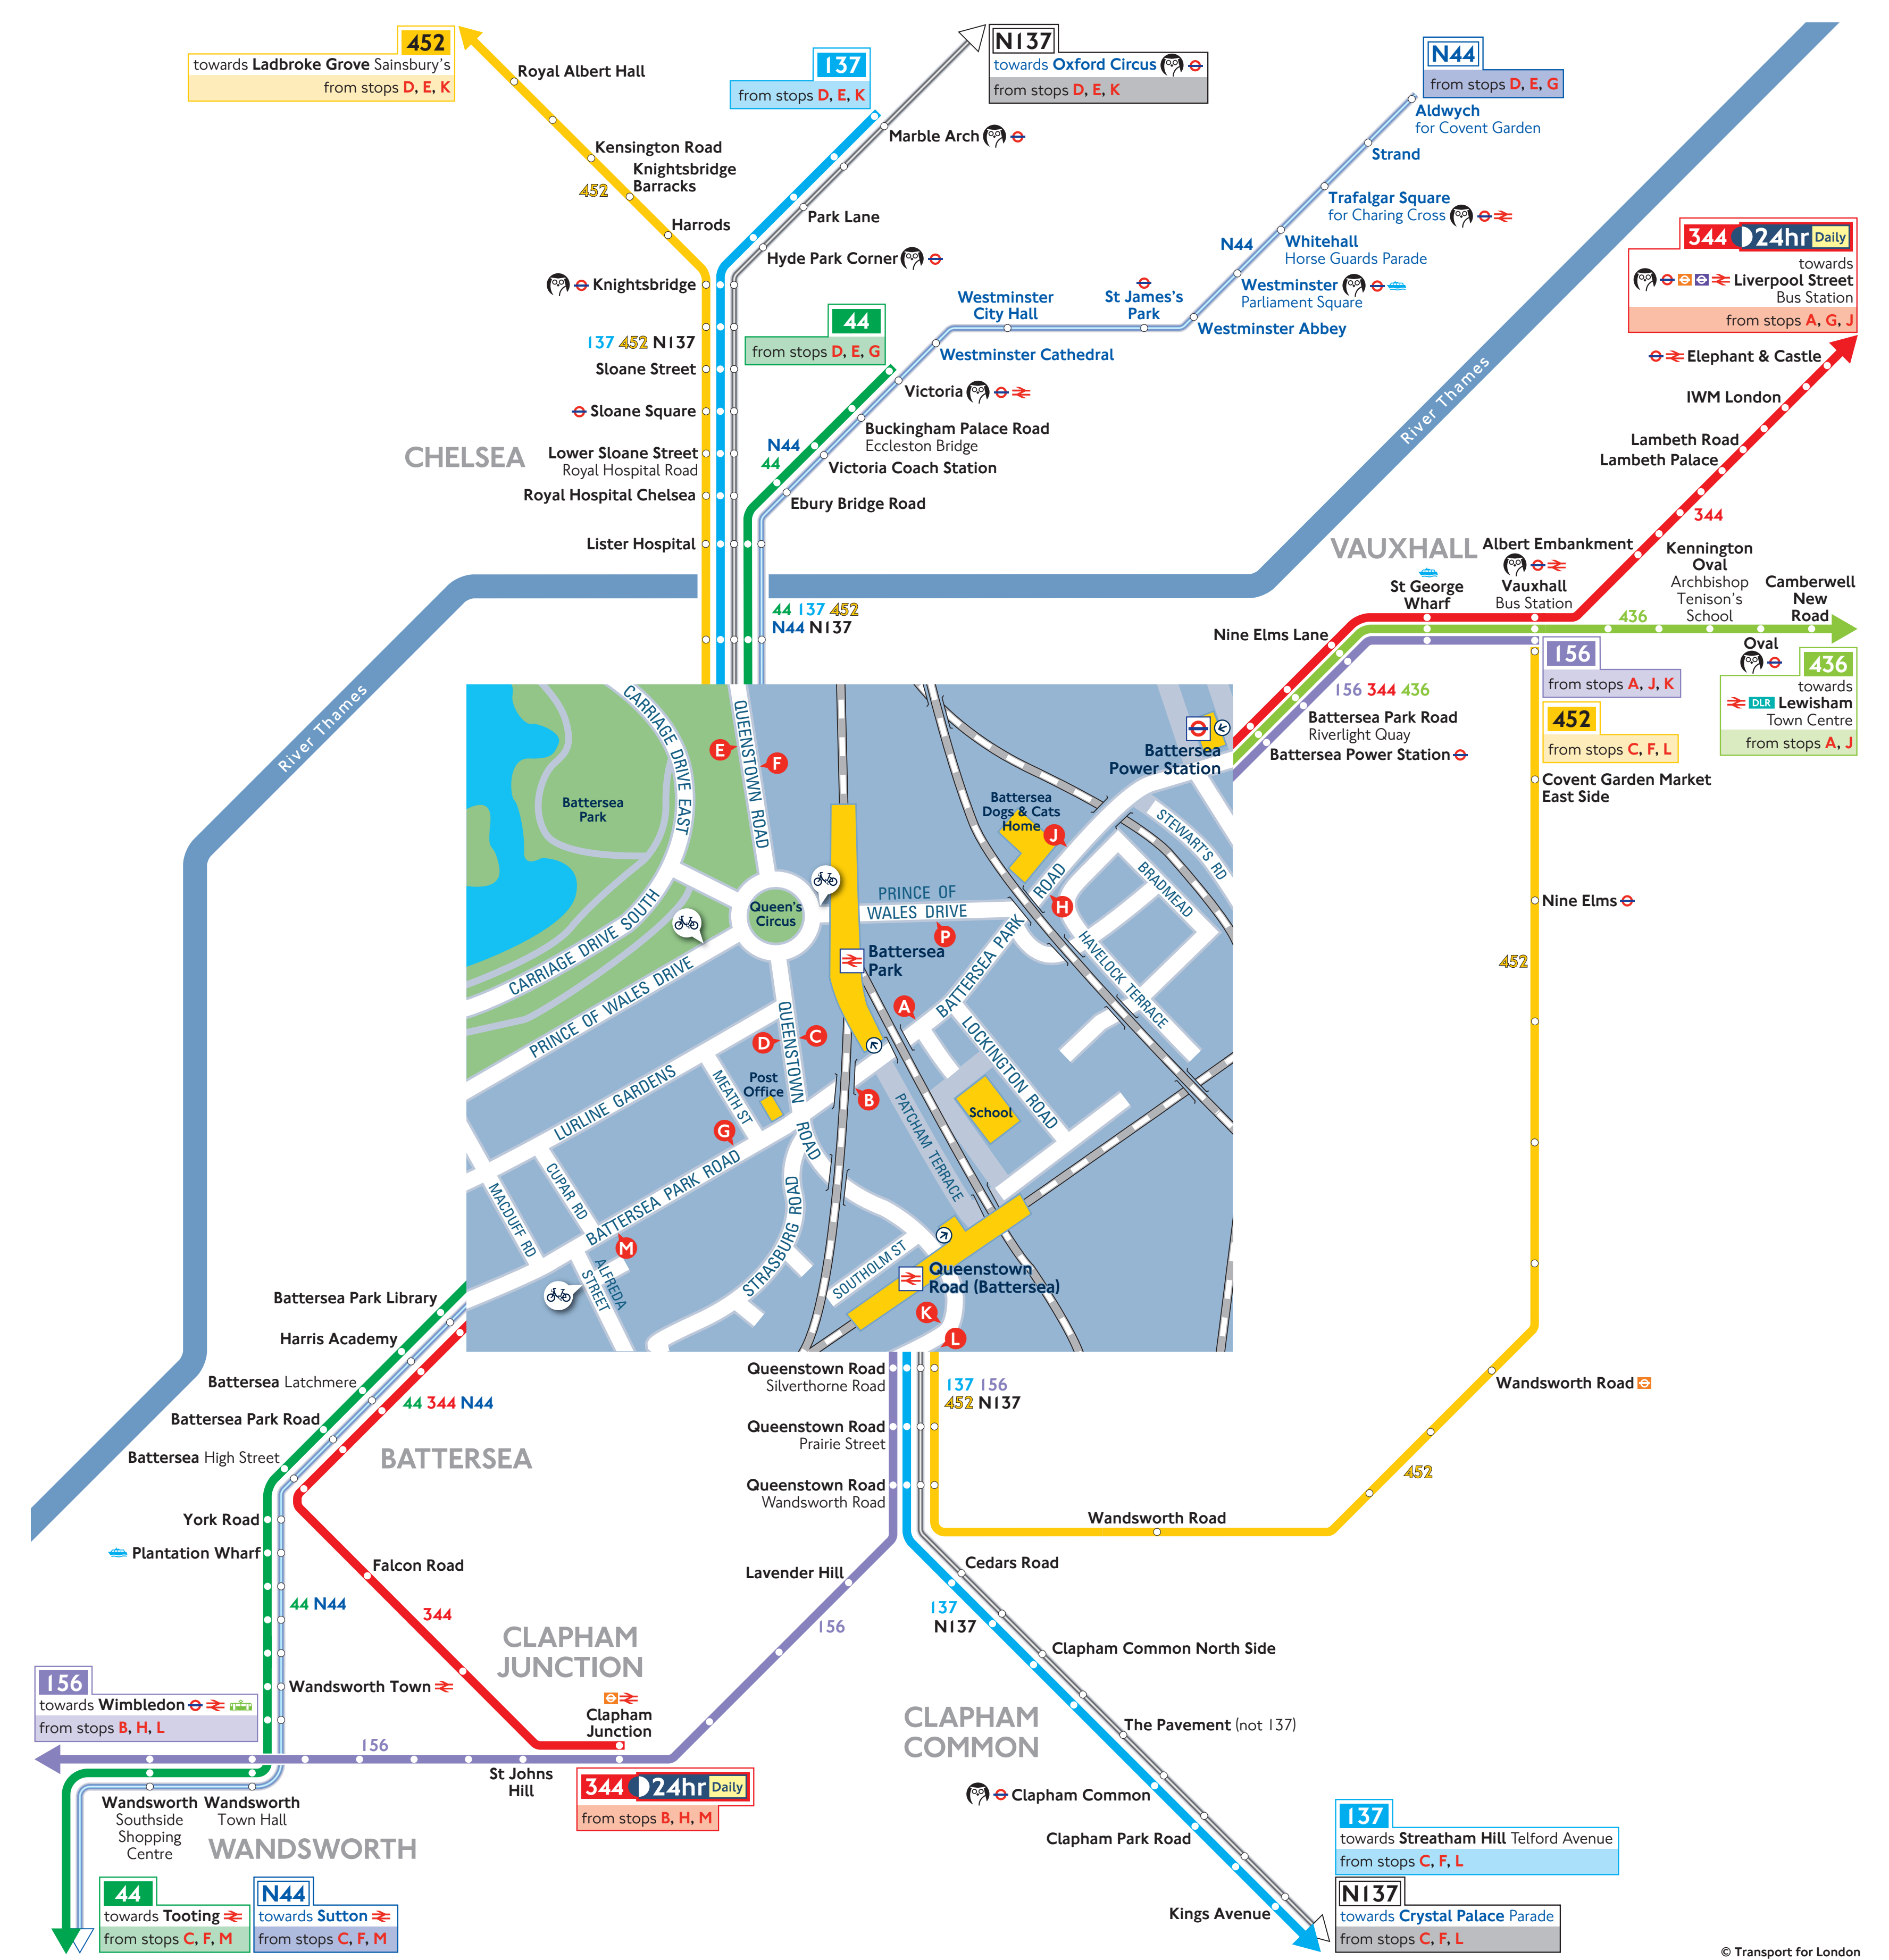

Bus map

How to use this map

- Find your destination on the map or in the Destination finder.
- See the coloured lines on the map and numbers in the Destination finder for the bus routes that go to your destination.
- Check the Destination finder and map (at the end of each coloured line) for the bus stops to catch your bus from.
- Use the central map to find the nearest bus stop for your route.
- Look for the bus stop letters at the top of the stop (see example for stop A to the right).

Destination finder

Destination	Bus routes	Bus stops
Albert Embankment	137, 452, N137	D, E, K
Aldwych for Covent Garden	N44	D, E, G
Battersea	452, N44	A, G, J
Battersea High Street and Latchmere	137, 452, N137	D, E, K
Battersea Power Station	452, N44	A, G, J
Bond Street	N137	D, E, K
Camberwell Green	156	A, J, K
Cedars Road	137, N137	C, F, L
Clapham Common	137, N137	C, F, L
Clapham Common North Side	137, N137	C, F, L
Clapham Junction	452, N44	B, H, M
Clapham Park Road	137, N137	C, F, L
Crystal Palace Parade	N137	C, F, L
Dunford Road	137	B, H, L
Earlsfield	452, N44	C, F, M
Elephant & Castle	344	A, G, J
Falcon Road	452	B, H, M
Garratt Lane	452, N44	C, F, M
High Street Kensington	452	D, E, K
Hyde Park Corner	137, N137	D, E, K
WIM London	344	A, G, J
Kennington Oval	137	A, J
Archbishop Tenison's School	137, N137	C, F, L
Kings Avenue	137, N137	C, F, L
Ladbroke Grove and Sainsbury's	452	D, E, K
Lambeth Road	344	A, G, J
Lewisham	156	A, J, K
Lewisham Town Centre	436	A, J
Lewisham Way	156	A, J
Lister Hospital	452, N44	D, E, G
Liverpool Street	344, N44, N137	D, E, K
New Cross Bus Garage and New Cross Gate	452	A, J
Nine Elms	156	A, J, K
Nine Elms Lane	452	A, G, J
Norwood Crown Point	N137	C, F, L
Notting Hill Gate	452	D, E, K
Oxford Circus	N137	D, E, K
Oval	156	A, J
Pavement, The	N137	C, F, L
Queen's Road Peckham	452	A, J
Queenstown Road	137, N137	C, F, L
Victoria	137	B, H, L
Victoria Coach Station	452, N44	D, E, G
Wandsworth	156	C, F, M
Southside Shopping Centre and Town Hall	452	B, H, L
Wandsworth Road	452	C, F, L
Wandsworth Town	452, N44	C, F, L
Westminster	452, N44	C, F, M
Parliament Square	452	D, E, G
Whitehall Horse Guards Parade	N44	D, E, G
Wimbledon	156	B, H, L
York Road	452	C, F, M

Key

- Connections with London Underground
- Connections with Elizabeth line
- Connections with National Rail
- Connections with DLR
- Connections with London Trams
- Connections with river boats
- Cycle hire docking station
- Taxi rank
- Table London Overground station with 24-hour service Friday and Saturday nights

Ways to pay

Use contactless (card or device). It's the same fare as Oyster pay as you go and you don't need to top up anytime, anywhere, or visit tfl.gov.uk/oyster.

Download the free TfL app to top up or buy a ticket anytime, anywhere, or visit tfl.gov.uk/oyster.

Alternatively, find your nearest Oyster Ticket Stop at tfl.gov.uk/ticketstopfinder or visit your nearest TfL station.

The Hopper fare offers you unlimited pay as you go Bus and Tram journeys within one hour. Always use the same card or device to touch in.

If you fail to show on demand a ticket, validated smartcard or other travel authority valid for the whole of your journey you may be liable for a penalty fare or prosecution.