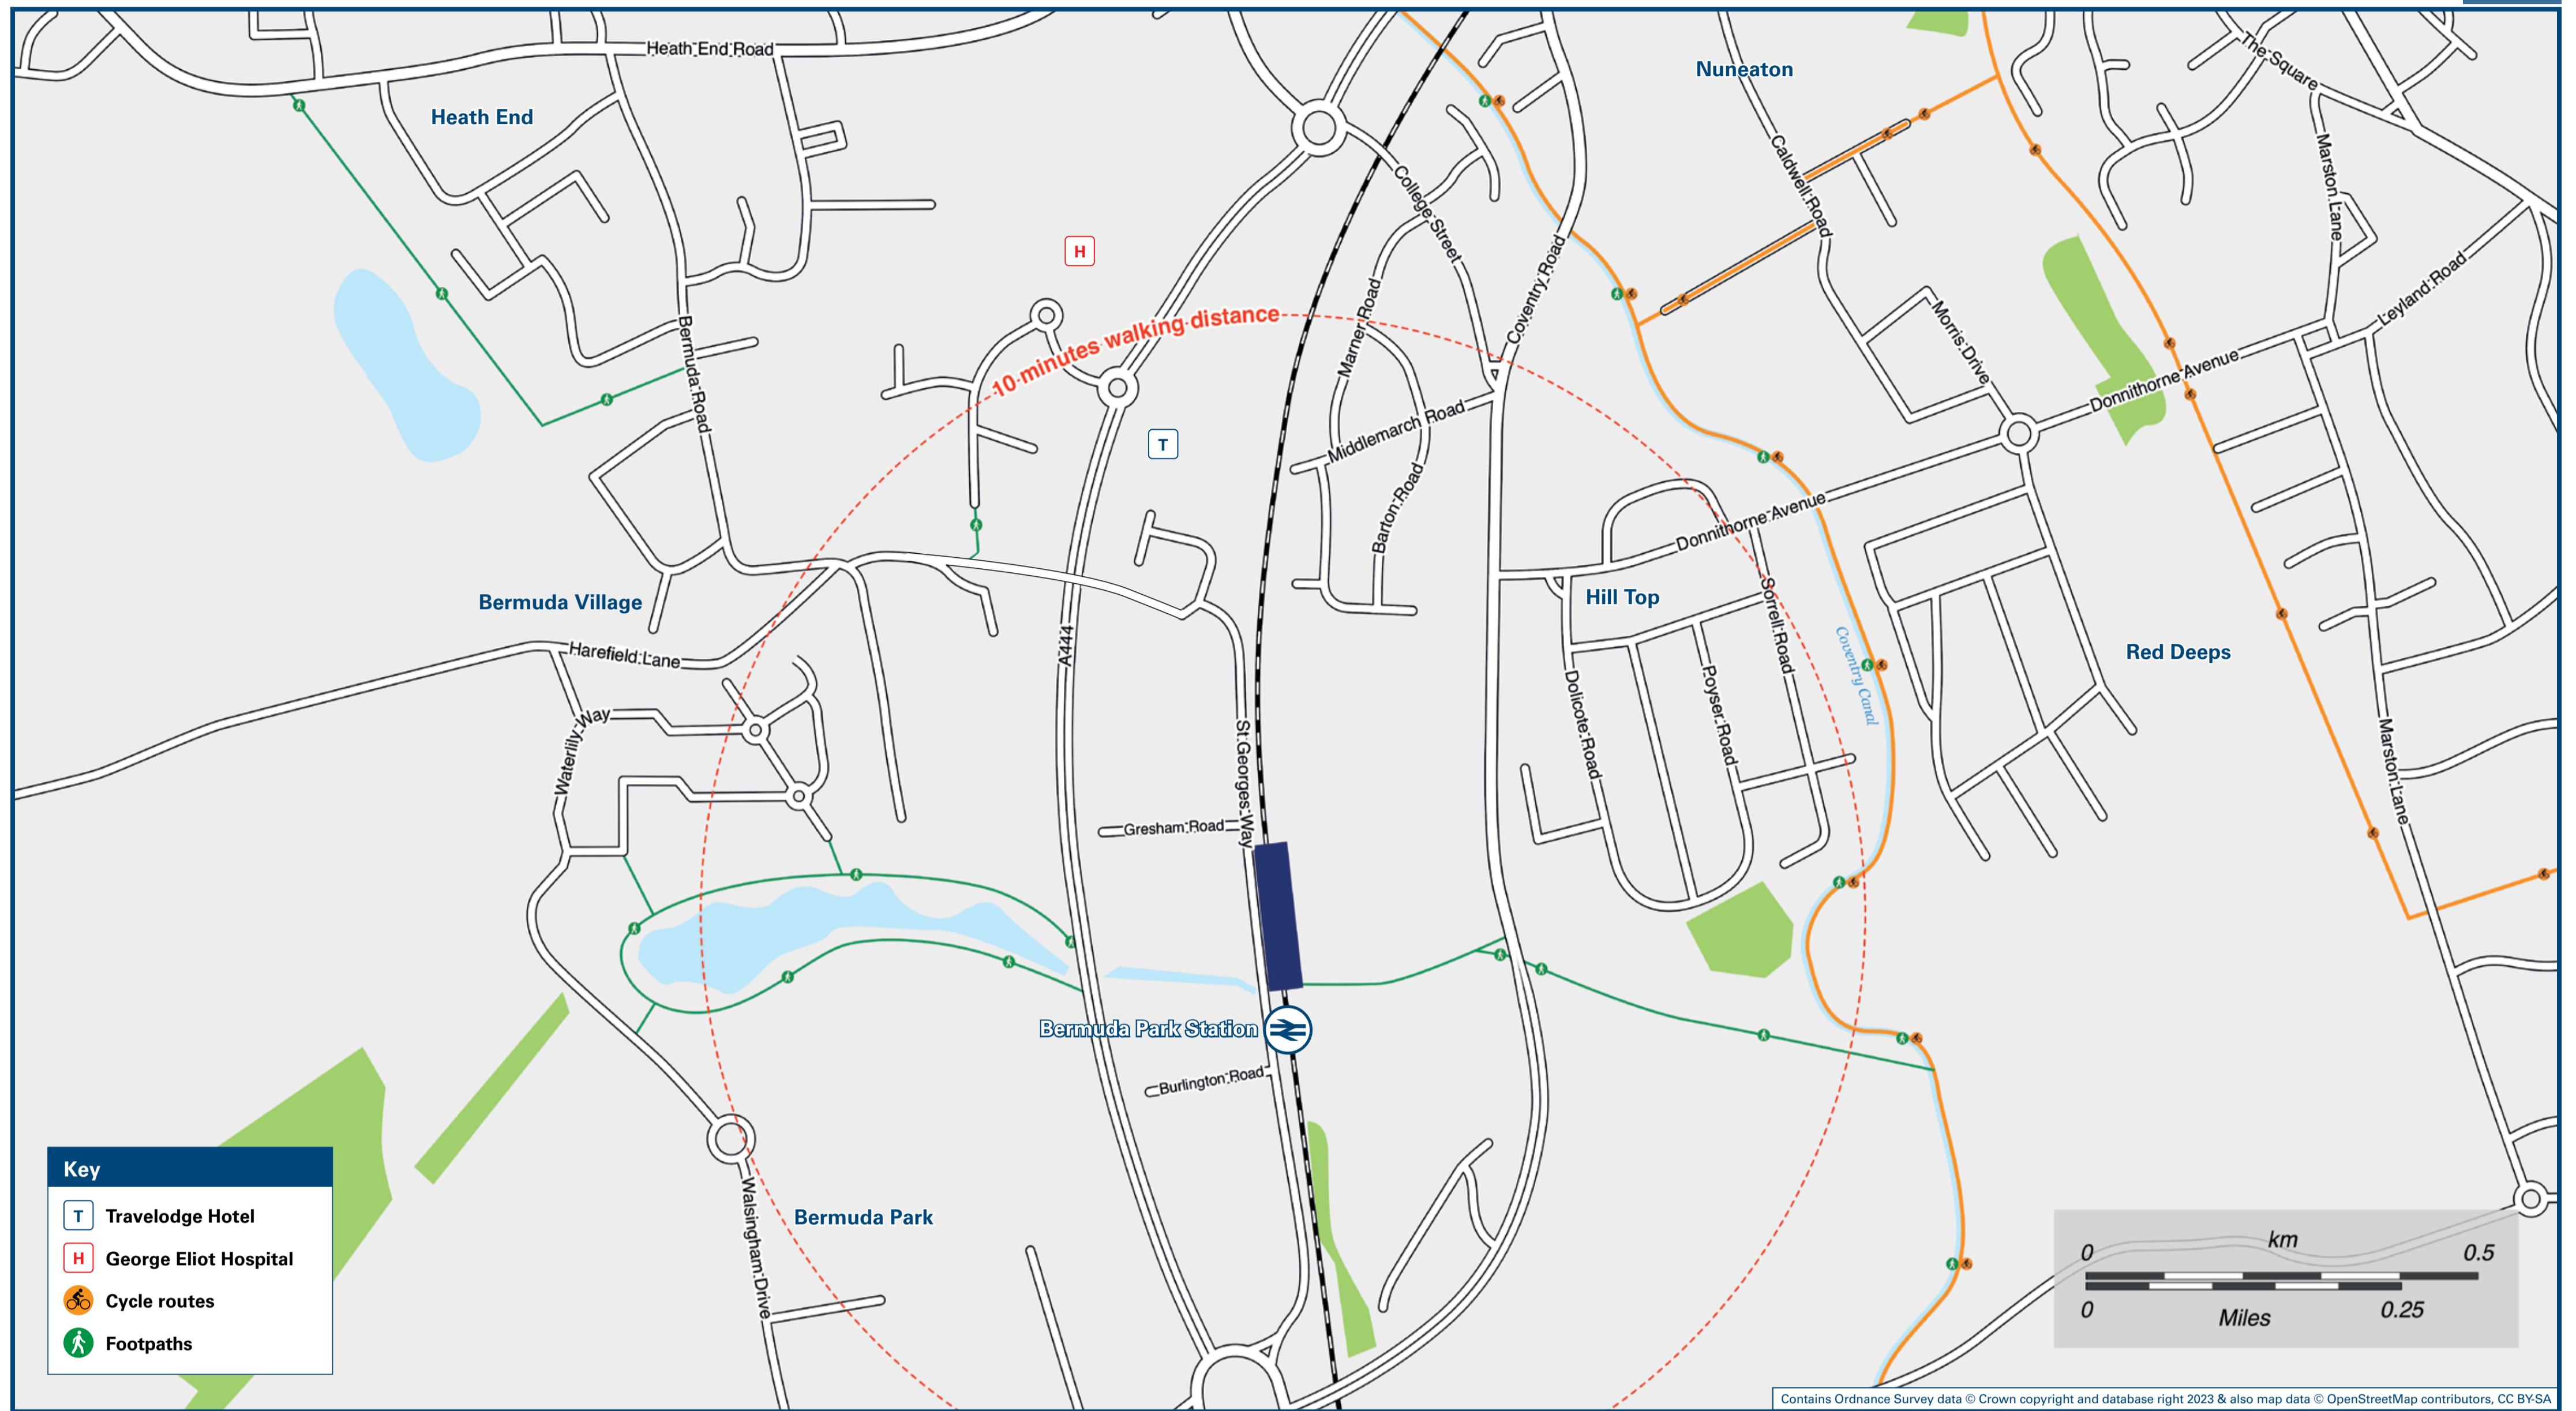

Bermuda Park Station

Onward Travel Information

Local area map

Buses

Rail replacement vehicles depart from the front of the station.

Main destinations by bus

(Data correct at August 2024)

DESTINATION	BUS ROUTES	BUS STOP
Ash Green	57, 79, 79A	F, C
Bede Village (Hospital Lane)	79, 79A	C
Bedworth (Town Centre)	20, 57, 78, 78A, 79, 79A, 148	C, F, B
Bermuda Village	57	E
Collycroft	78A, 79	C
Coventry (City Centre)	20, 57, 148	C, F, B
Earl Shilton	57	A
George Eliot Hospital (Main Entrance)	20, 78, 78A, 79	D
George Eliot Hospital (Maternity Hospital)	57	E
Goodyers End Lane	79, 79A	C
Hawkesbury (Blackhorse Road)	78, 78A	C
Hinckley	148	A
Keresley	79, 79A	C
Leicester	148	A
Longford Square	20, 78, 78A, 148	C, B
Nuneaton (Town Centre / Bus Station)	20, 57, 78, 78A, 79, 148	D, B, E, A
University Hospital (Walsgrave)	57, 148, 78, 78A	E, A, C

Notes

Bus routes 20, 57, 78, 78A, 79 and 79A operate Mondays to Saturdays.
 Bus route 148 operates daily.
 For bus times and further information contact Traveline on 0871 200 22 33 or Arriva (for bus routes 78, 78A, 79 & 79A) call 0344 800 44 11; National Express Coventry (for bus route 20) call 0121 254 7272 or Stagecoach Midlands (for bus routes 57 & 148) call 0345 241 8000.
 Direct trains operate to this destination from this station.
 It's a 15 minutes walk from this station to Bermuda Village and the George Eliot Hospital, see Local area map for walking routes.