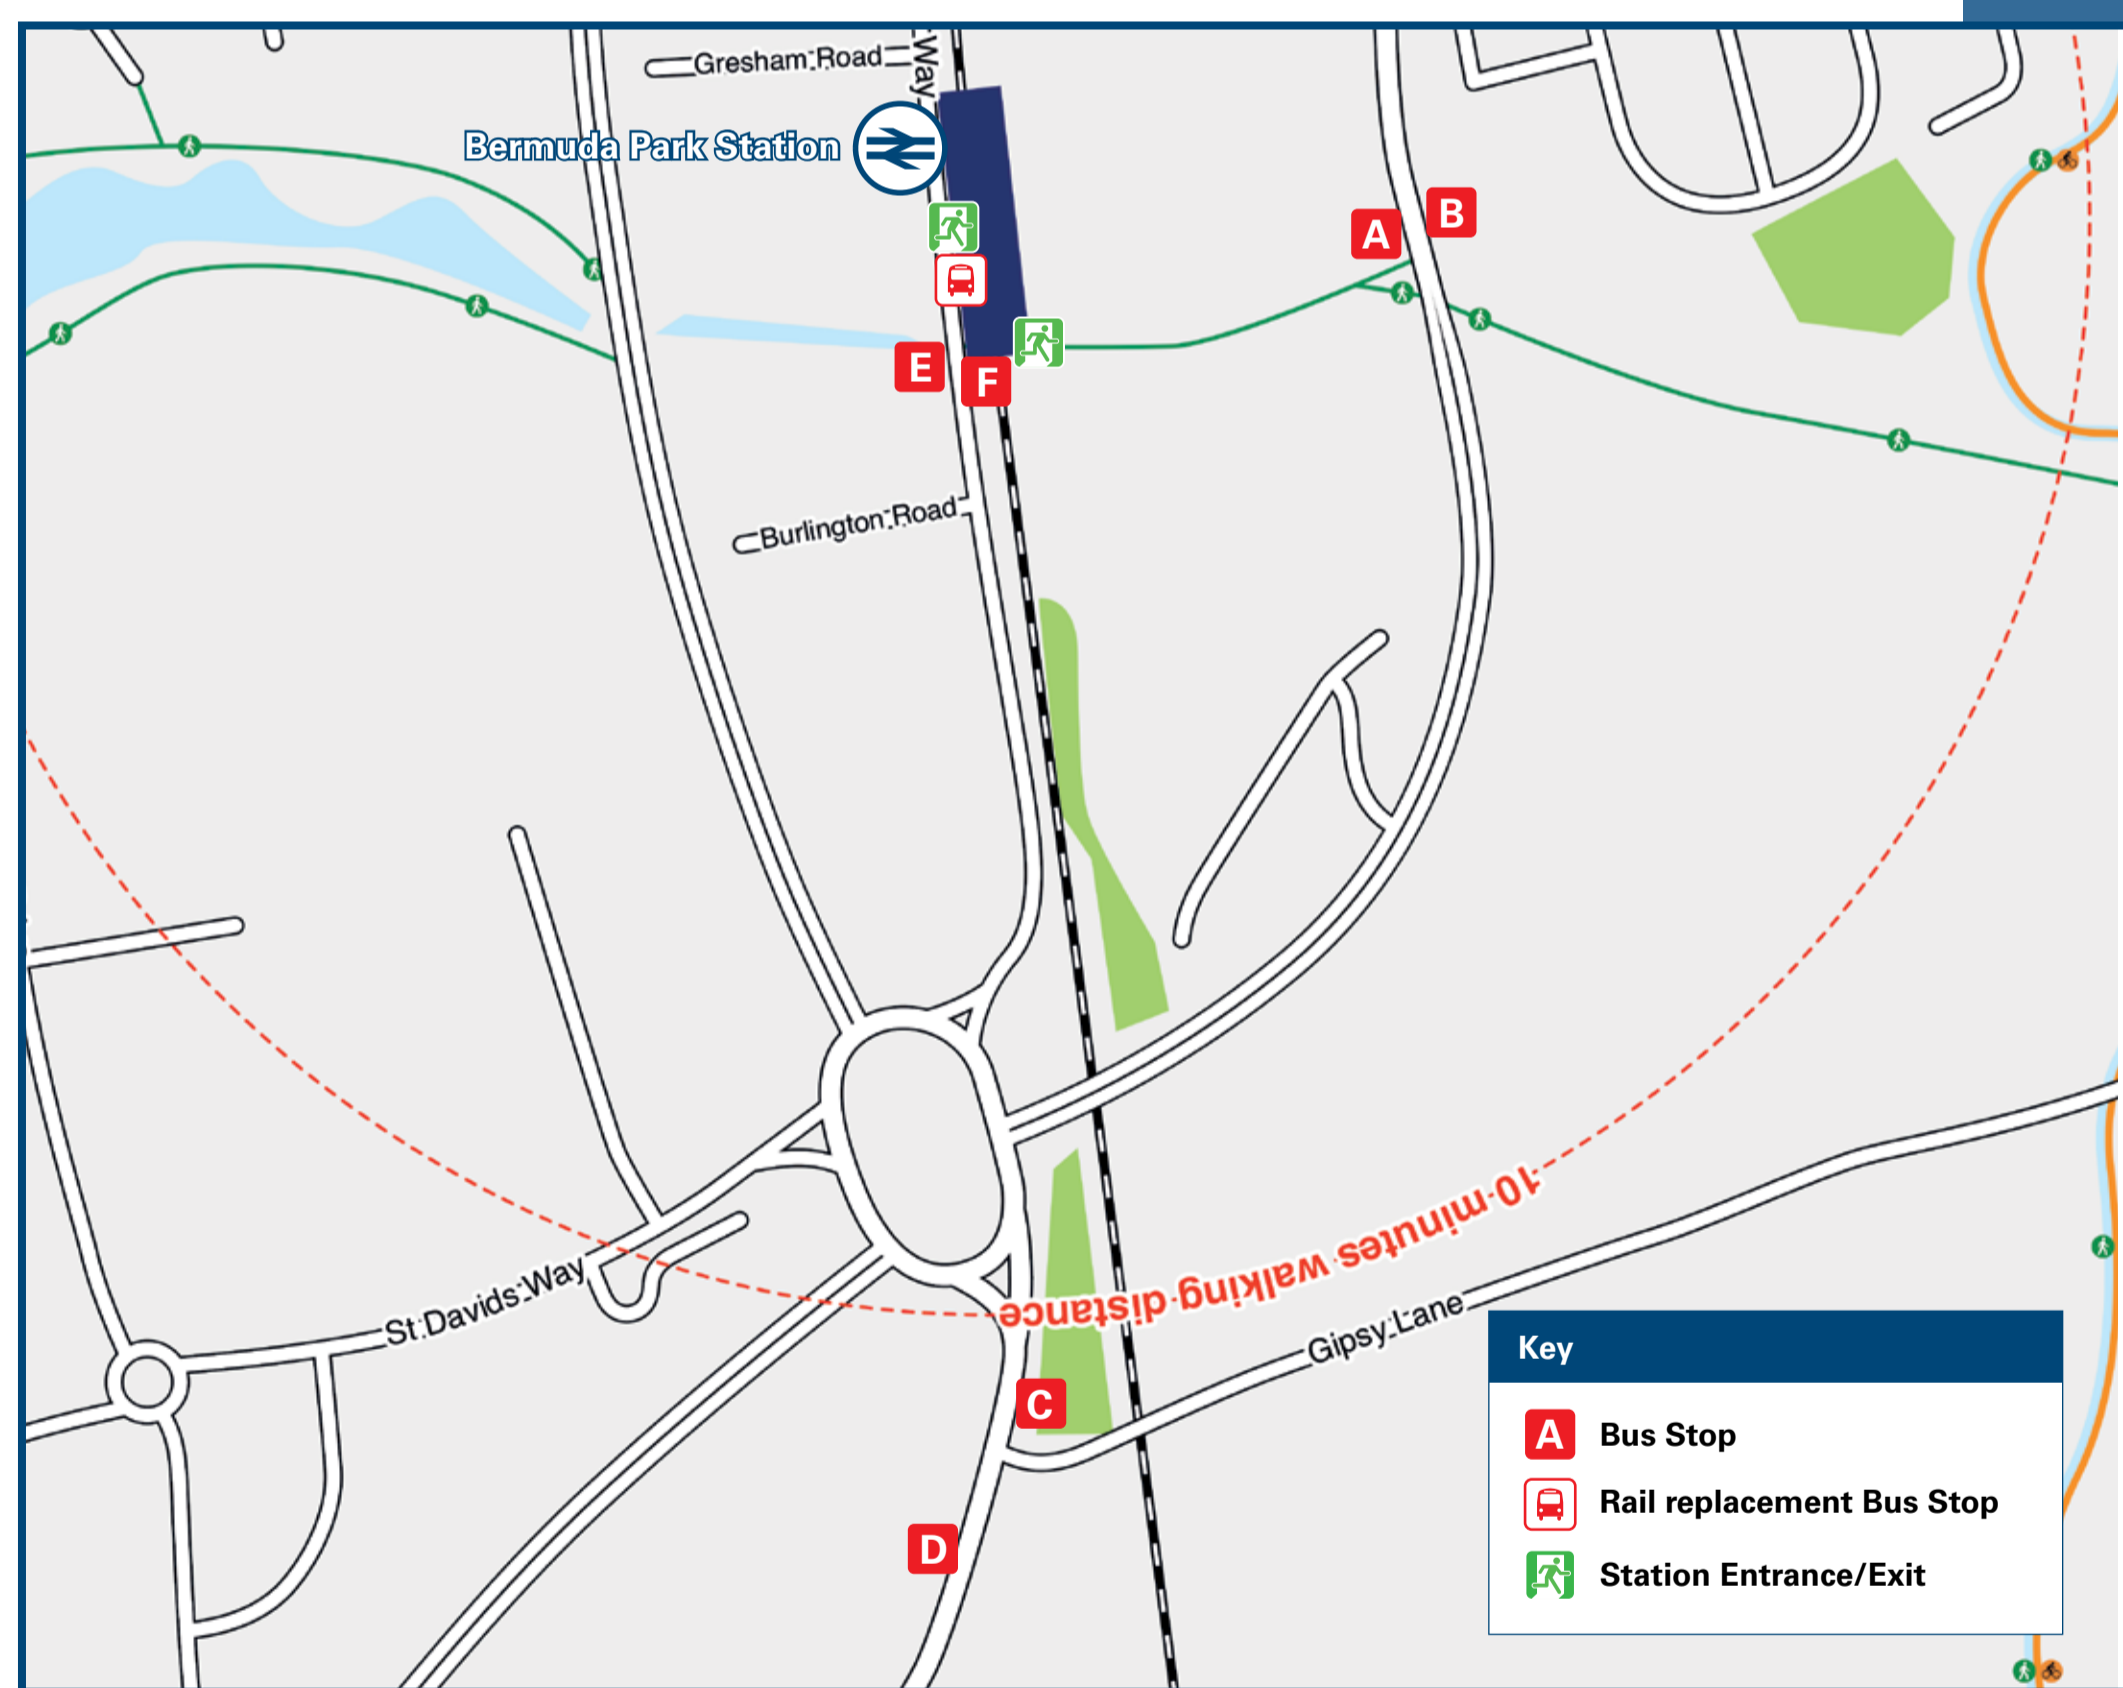

Bermuda Park Station

Onward Travel Information

Local area map

Buses

Rail replacement vehicles depart from the front of the station.

Main destinations by bus

(Data correct at August 2024)

DESTINATION	BUS ROUTES	BUS STOP
Ash Green	57, 79, 79A	F, C
Bede Village (Hospital Lane)	79, 79A	C
Bedworth (Town Centre)	20, 57, 78, 78A, 79, 79A, 148	C, F, B
Bermuda Village	57	E
Collycroft	78A, 79	C
Coventry (City Centre)	20, 57, 148	C, F, B
Earl Shilton	57	A
George Eliot Hospital (Main Entrance)	20, 78, 78A, 79	D
George Eliot Hospital (Maternity Hospital)	57	E
Goodyers End Lane	79, 79A	C
Hawkesbury (Blackhorse Road)	78, 78A	C
Hinckley	148	A
Keresley	79, 79A	C
Leicester	148	A
Longford Square	20, 78, 78A, 148	C, B
Nuneaton (Town Centre / Bus Station)	20, 57, 78, 78A, 79, 148	D, B, E, A
University Hospital (Walsgrave)	57, 148, 78, 78A	E, A, C

Notes

Bus routes 20, 57, 78, 78A, 79 and 79A operate Mondays to Saturdays.
 Bus route 148 operates daily.
 For bus times and further information contact Traveline on 0871 200 22 33 or Arriva (for bus routes 78, 78A, 79 & 79A) call 0344 800 44 11; National Express Coventry (for bus route 20) call 0121 254 7272 or Stagecoach Midlands (for bus routes 57 & 148) call 0345 241 8000.
 Direct trains operate to this destination from this station.
 It's a 15 minutes walk from this station to Bermuda Village and the George Eliot Hospital, see Local area map for walking routes.