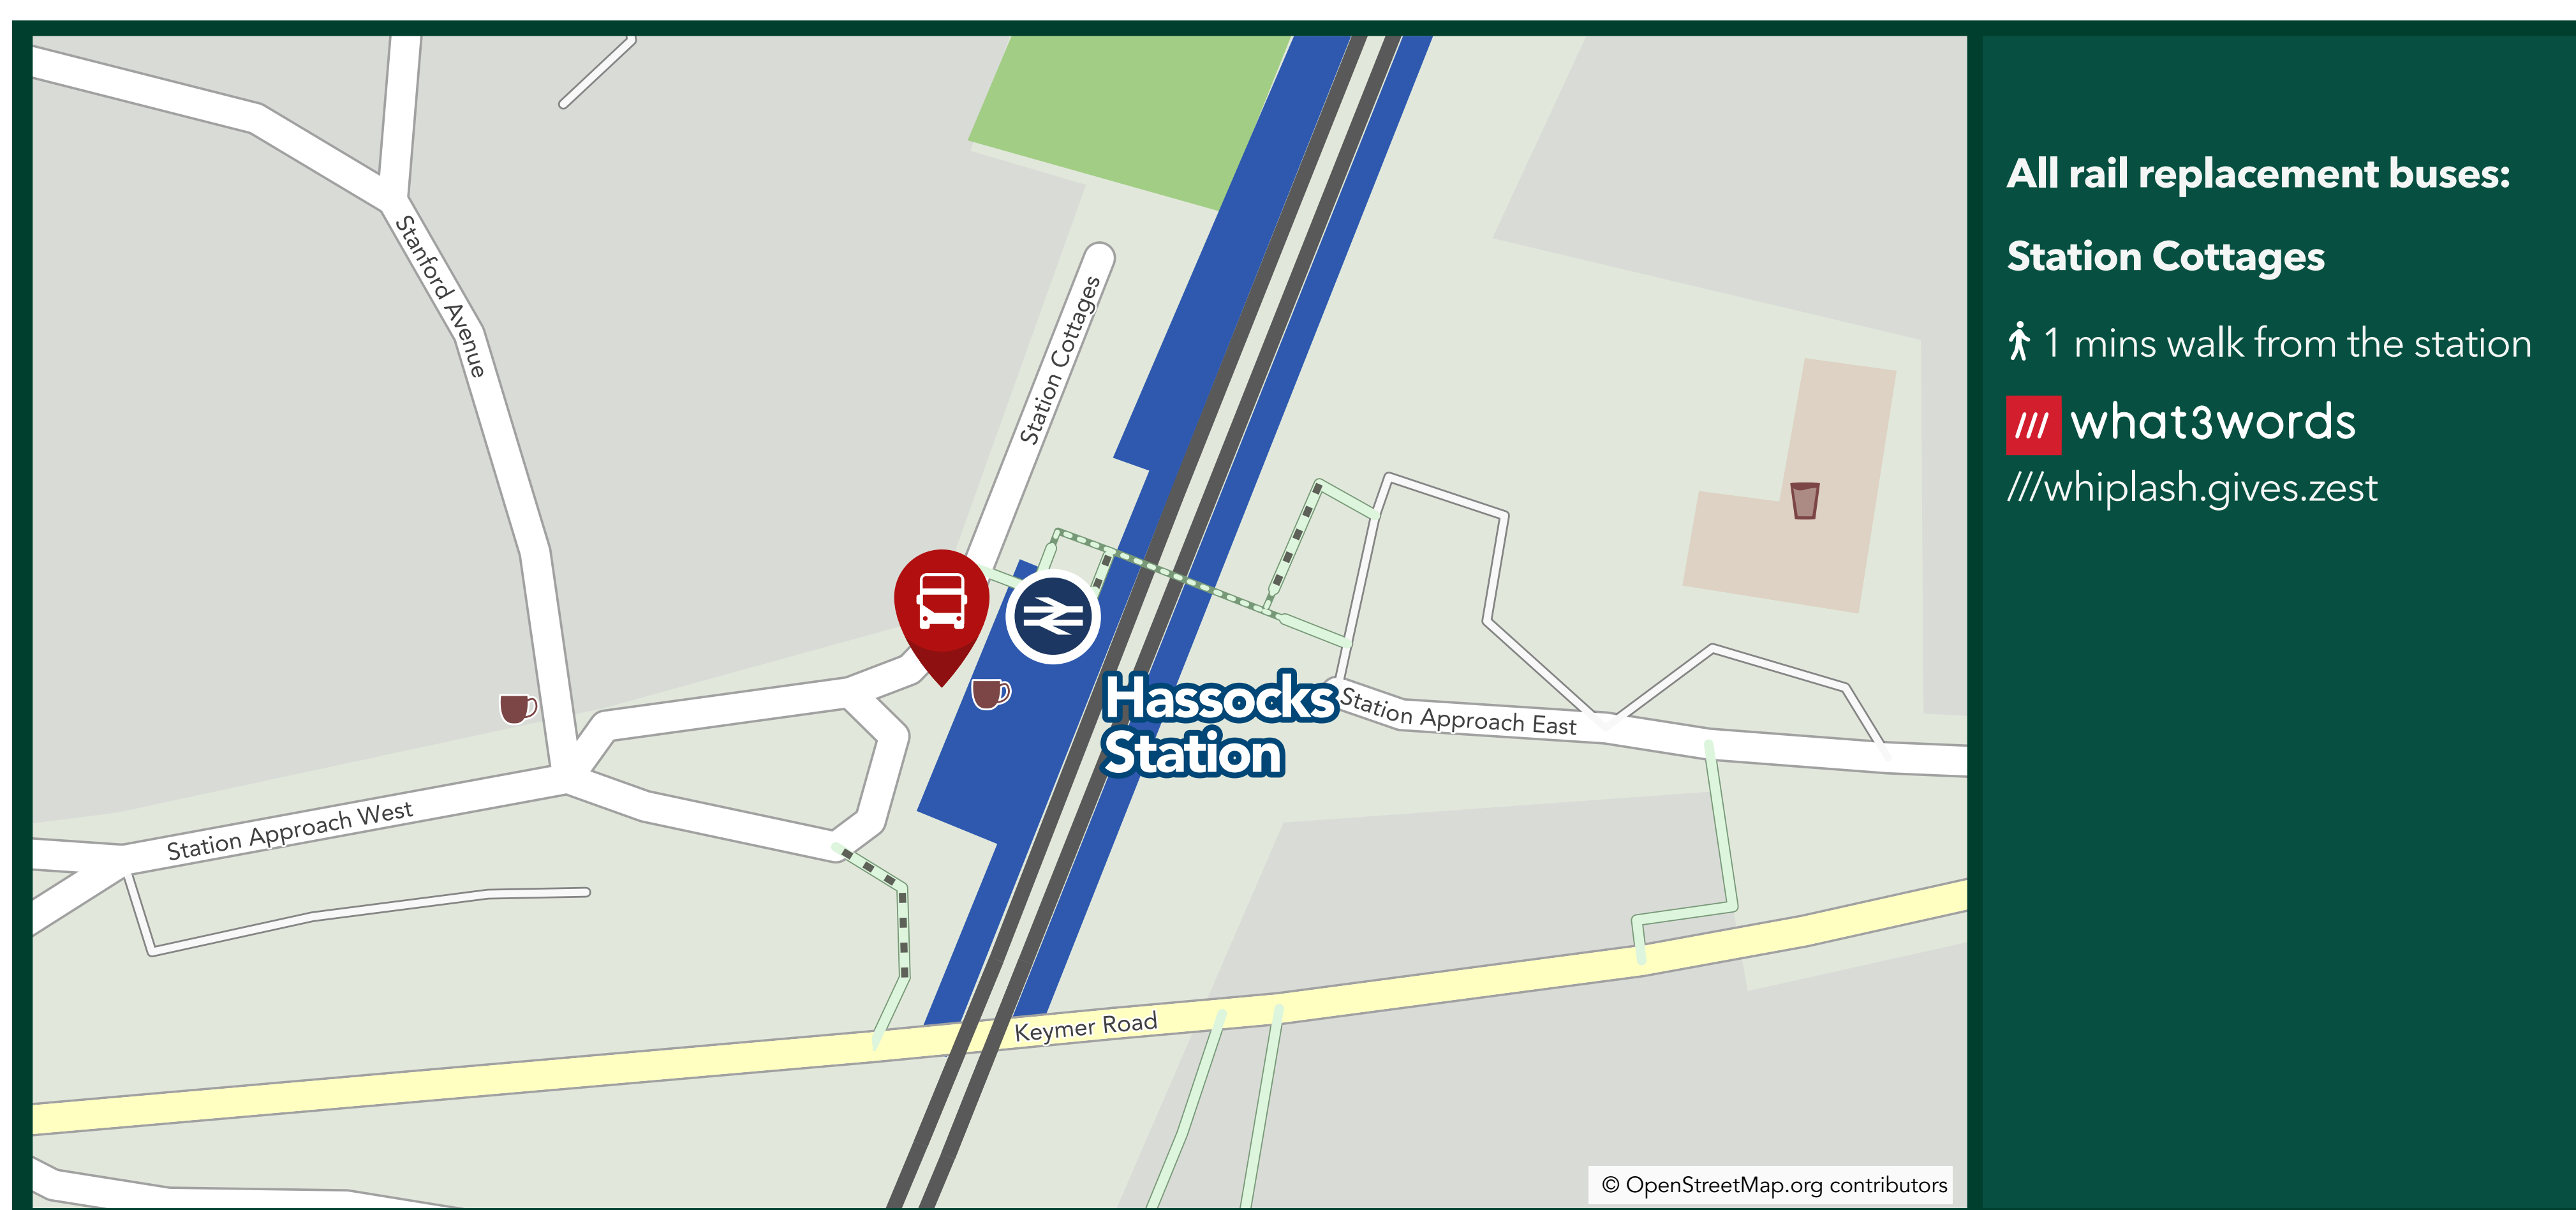

# Rail Replacement Bus Services

## Hassocks

**When trains are unable to run due to improvement works or disruption, dedicated replacement buses will stop at the locations shown below.**

Rail replacement buses will display a prominent sign in the front window.

For journeys on regular scheduled buses, information on bus stops can be found on the separate "Onward Travel" poster or by scanning the QR code below to access the information page for this station.

**All rail replacement buses:**