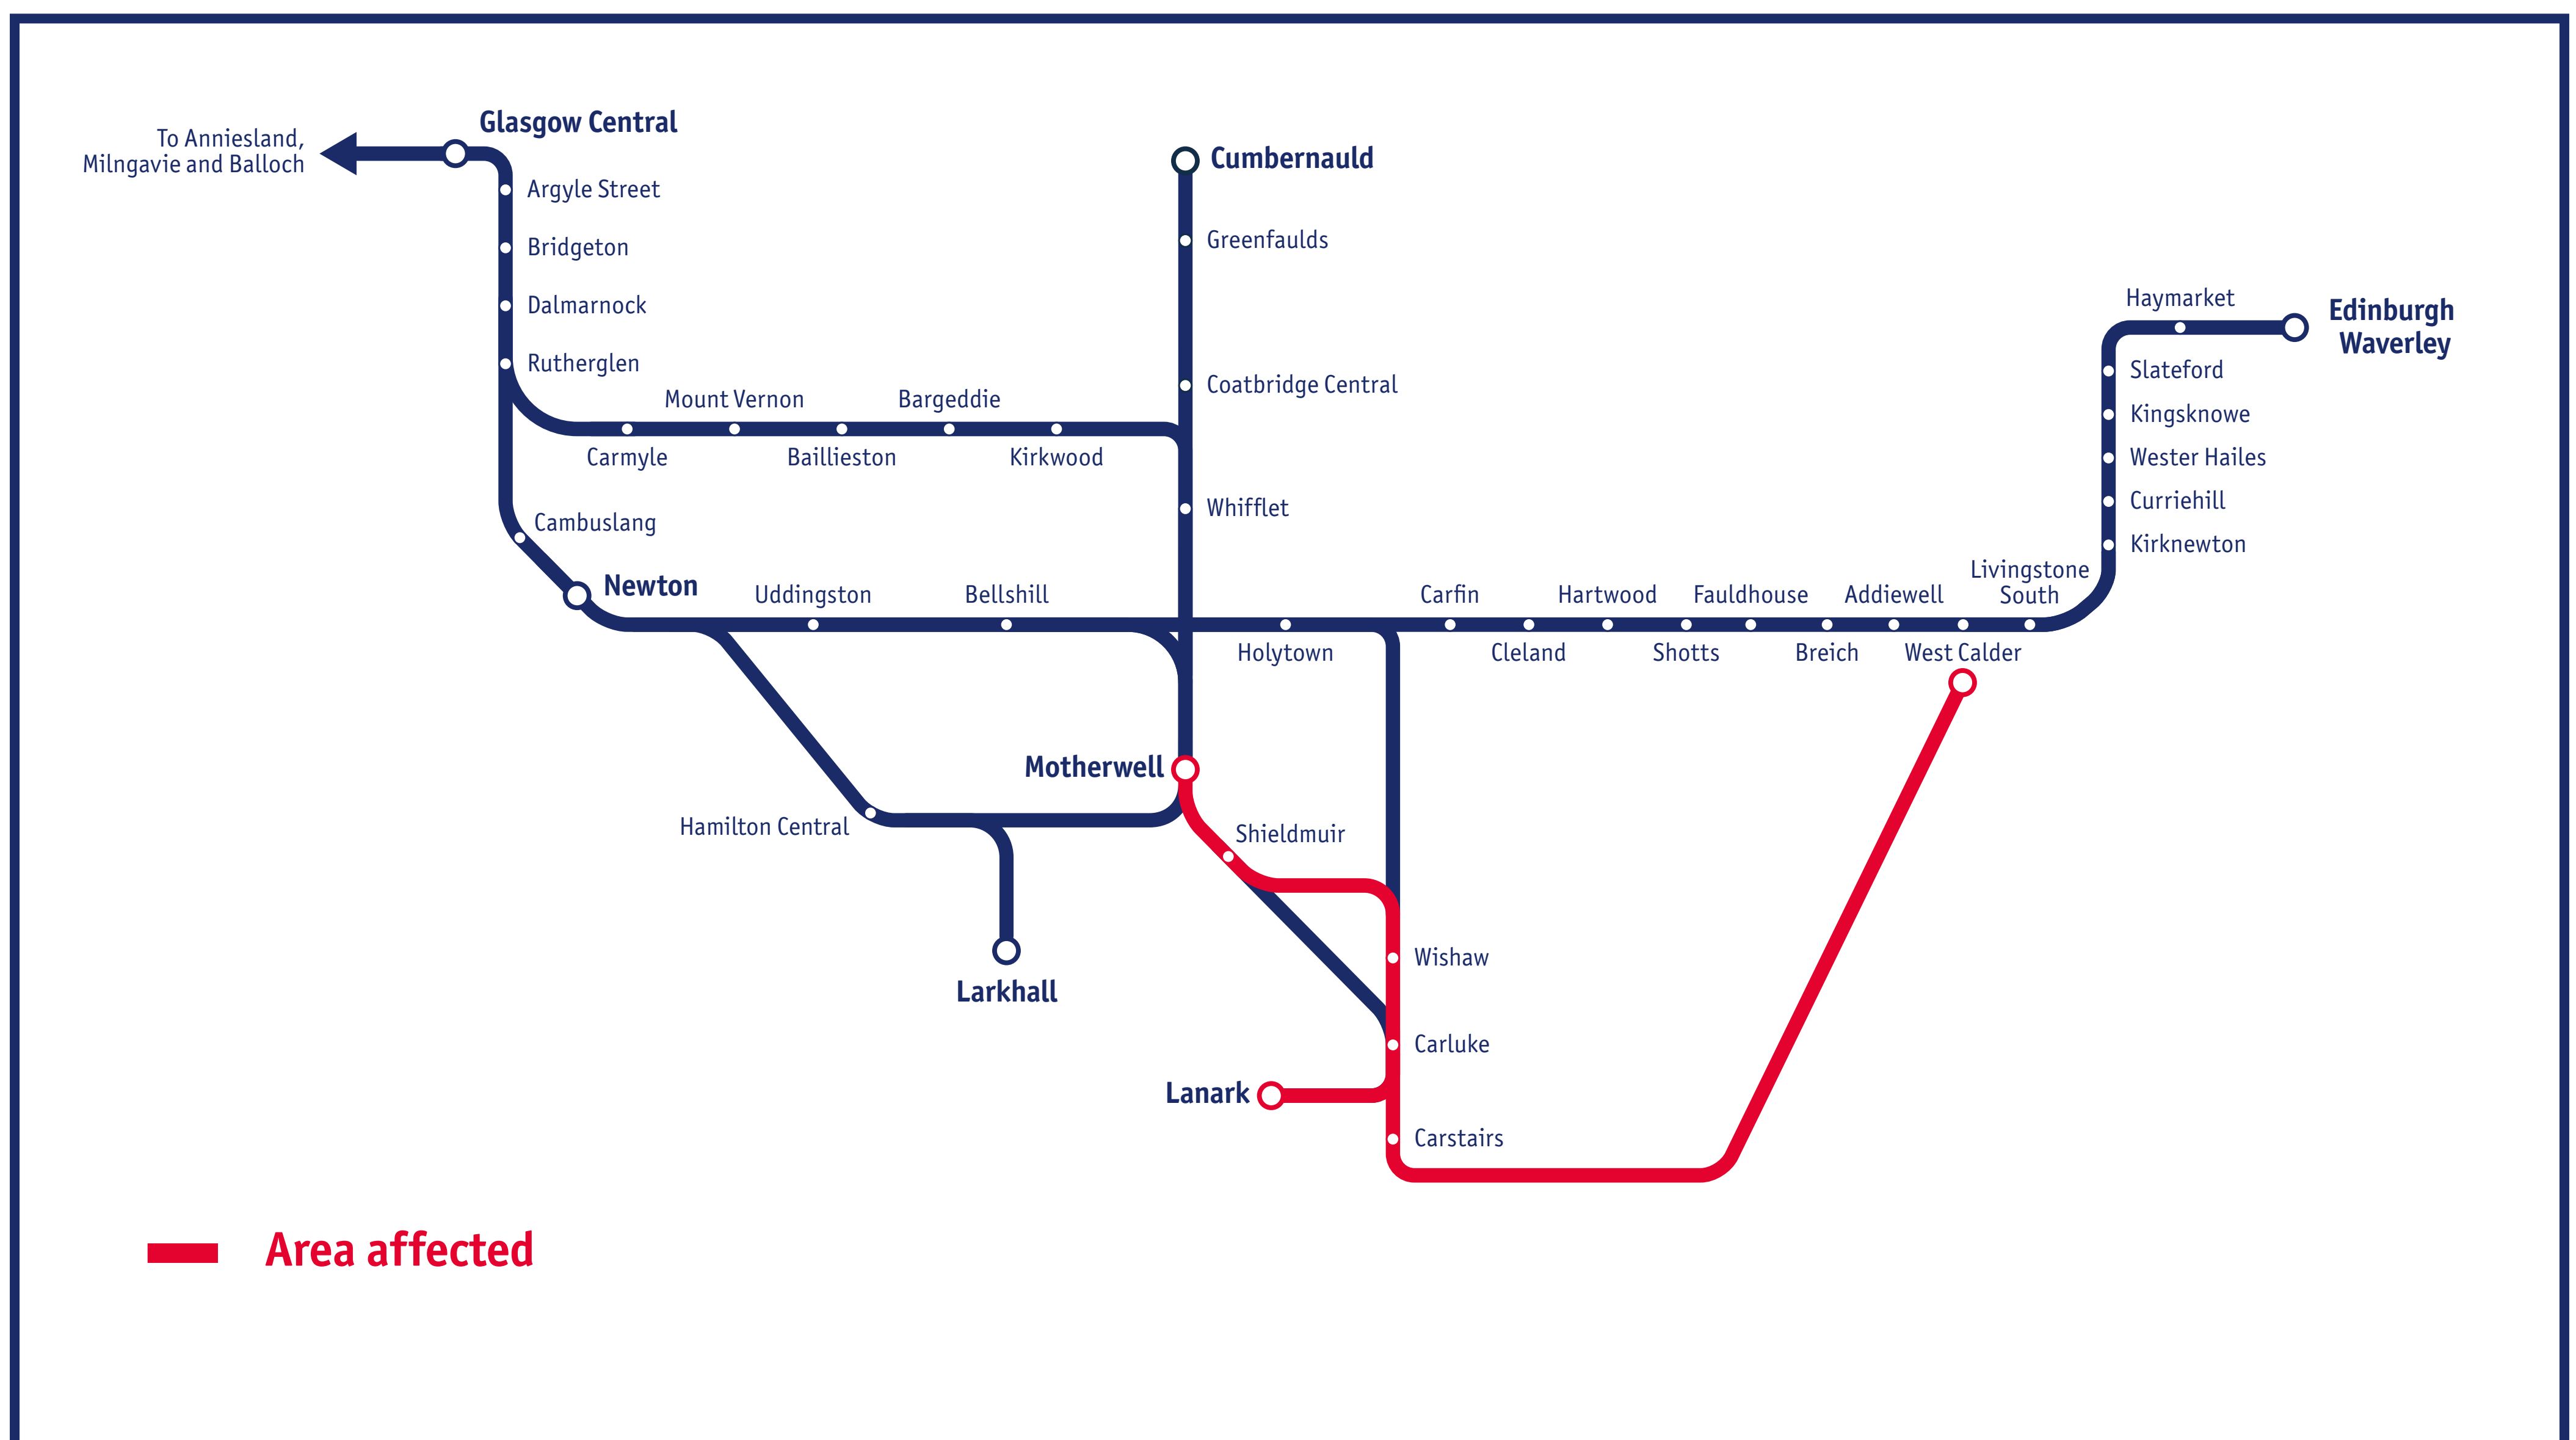

Service Alterations

Argyle Line

Glasgow – Edinburgh via Shotts & Carstairs

Saturday 18 April

Replacement bus provision is limited and customers may be required to queue or travel on the next bus.

If you travel to / from any of the stations marked in red above, buses will replace trains for all or part of your journey.

Glasgow Central High Level – Motherwell & Lanark

- Trains operate from Glasgow to Wishaw
- Trains between Bellshill and Wishaw are diverted via Holytown and do not call at Motherwell, Shieldmuir, Carluke or Lanark
- Buses operate Motherwell to Lanark stopping at Shieldmuir, Wishaw and Carluke

Glasgow Central High Level – Edinburgh via Carstairs

- Trains are cancelled
- Buses operate Motherwell to West Calder stopping at Wishaw, Carluke and Carstairs

Journey times will be increased and replacement buses may arrive/depart earlier or later than advertised train times. Please visit www.scotrail.co.uk or download our app to check your own journey. **Passengers are required to have a valid train ticket to travel on rail replacement buses.**