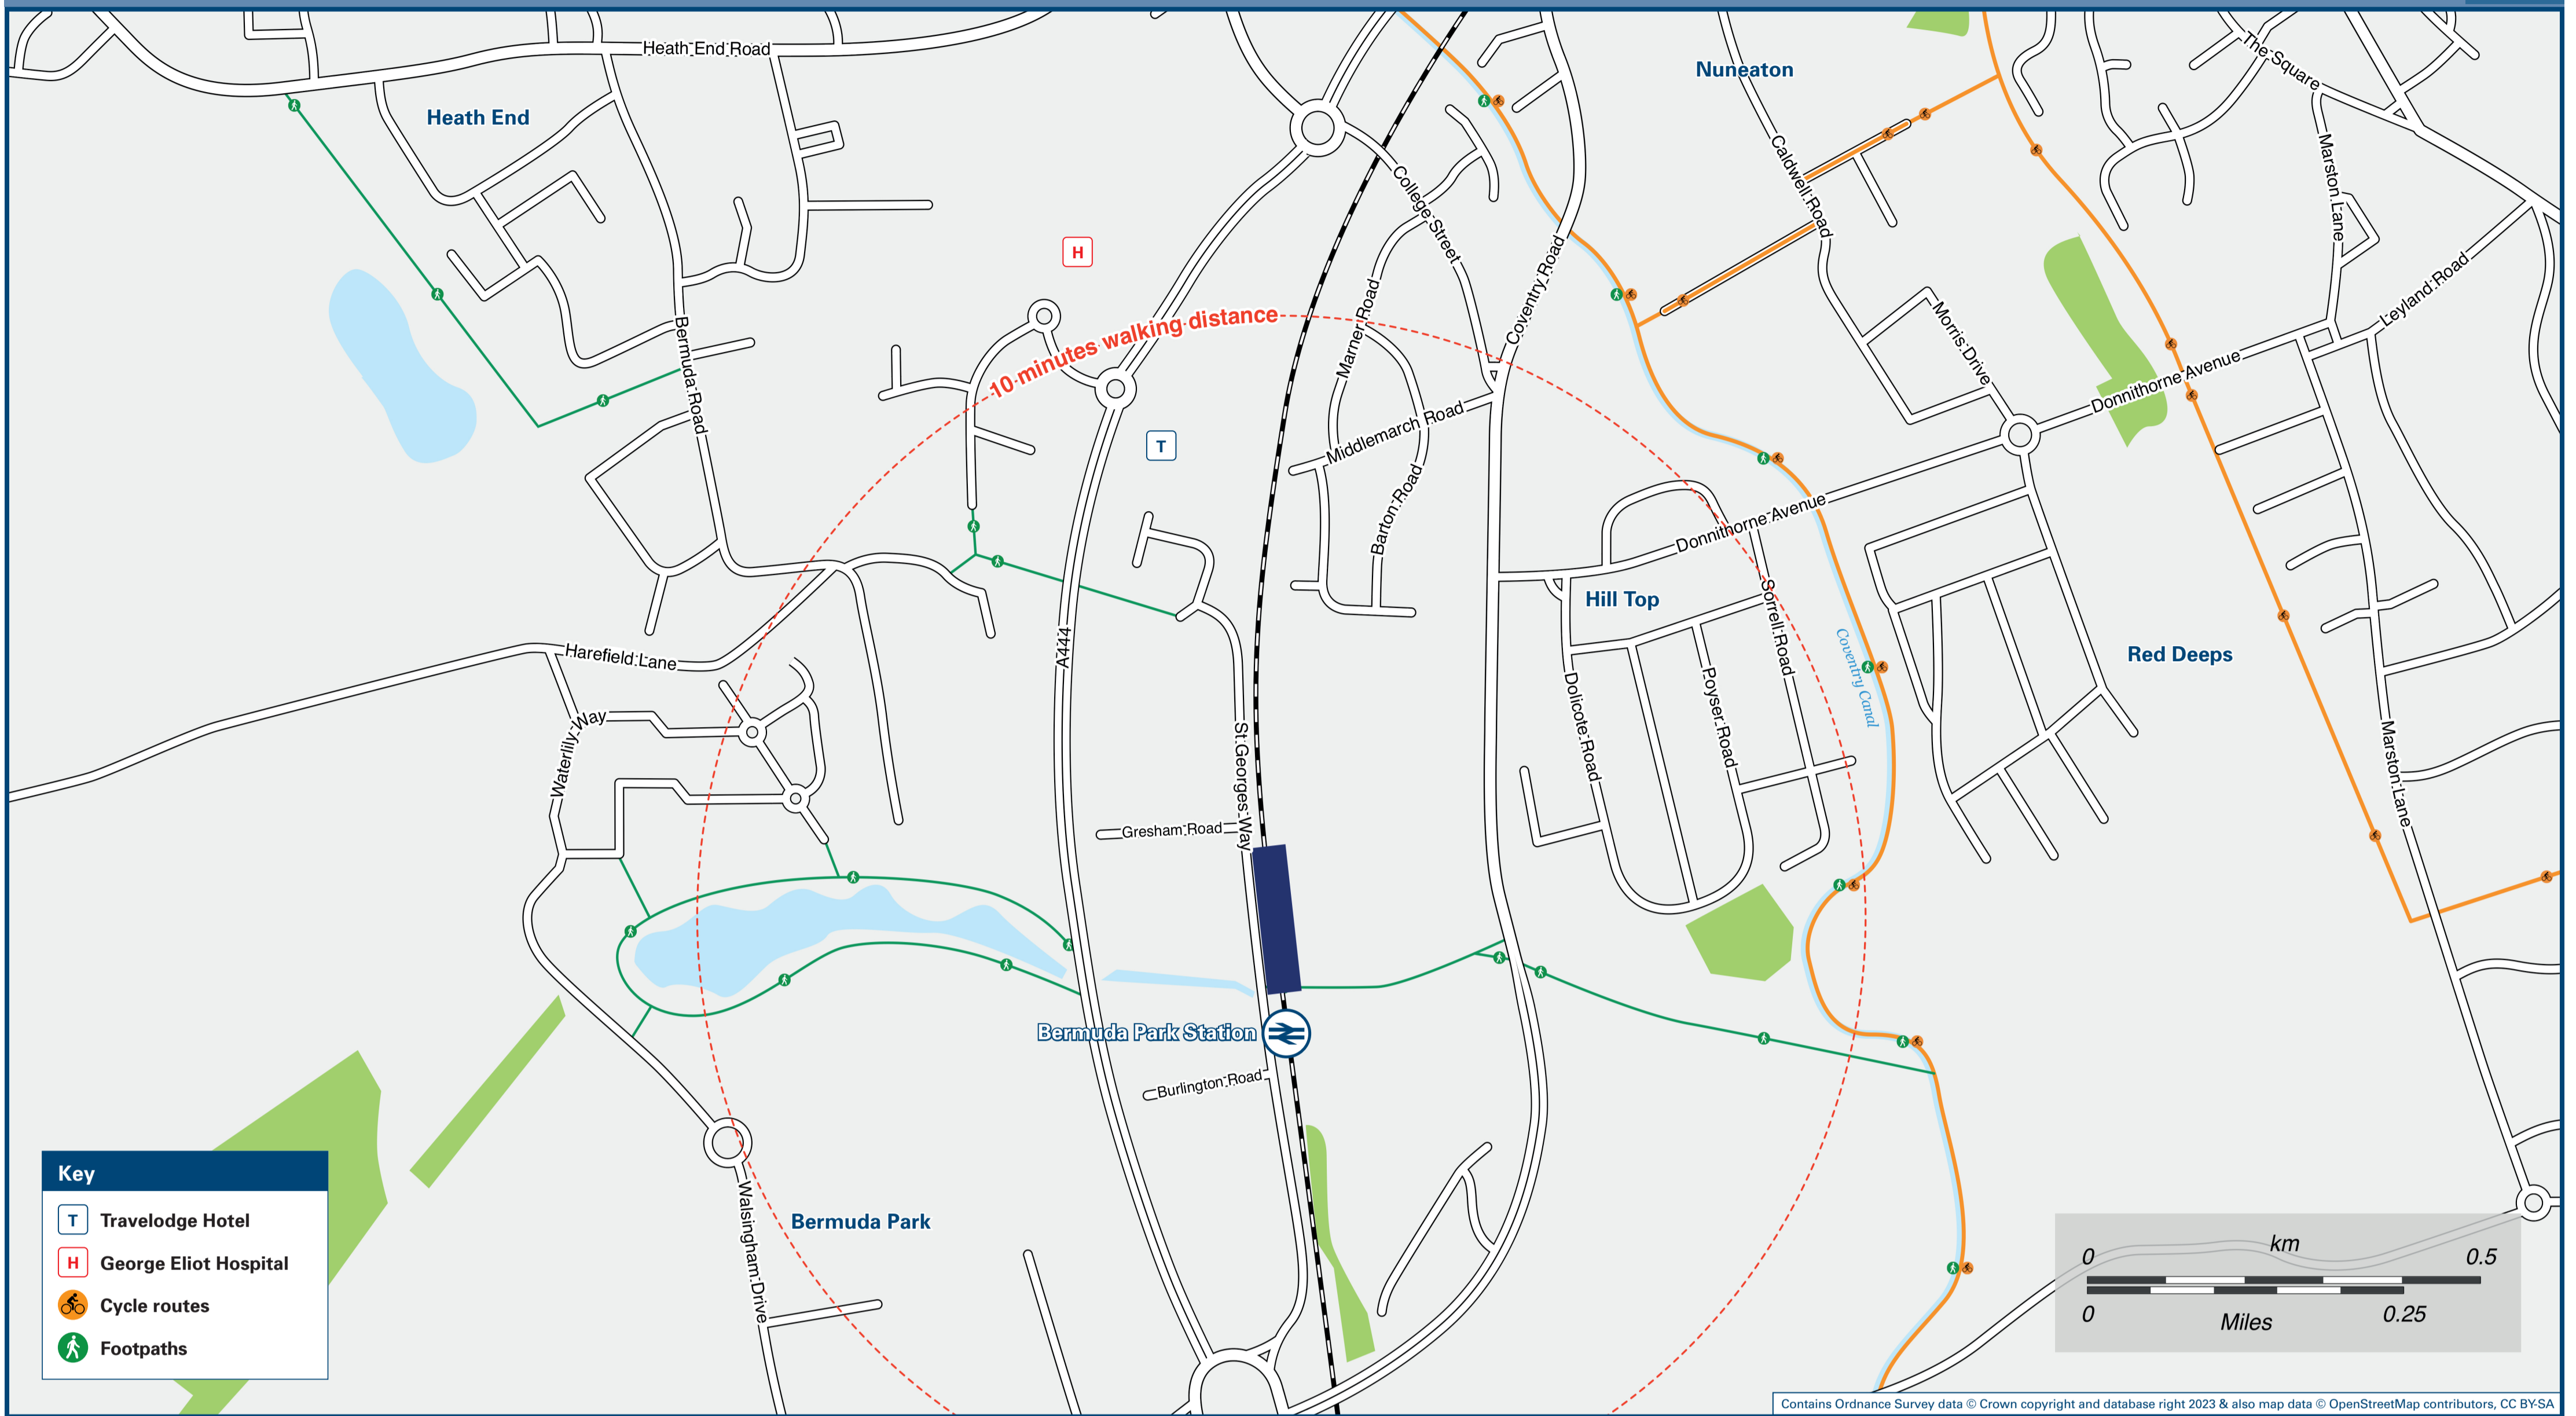

Bermuda Park Station

Onward Travel Information

Local area map