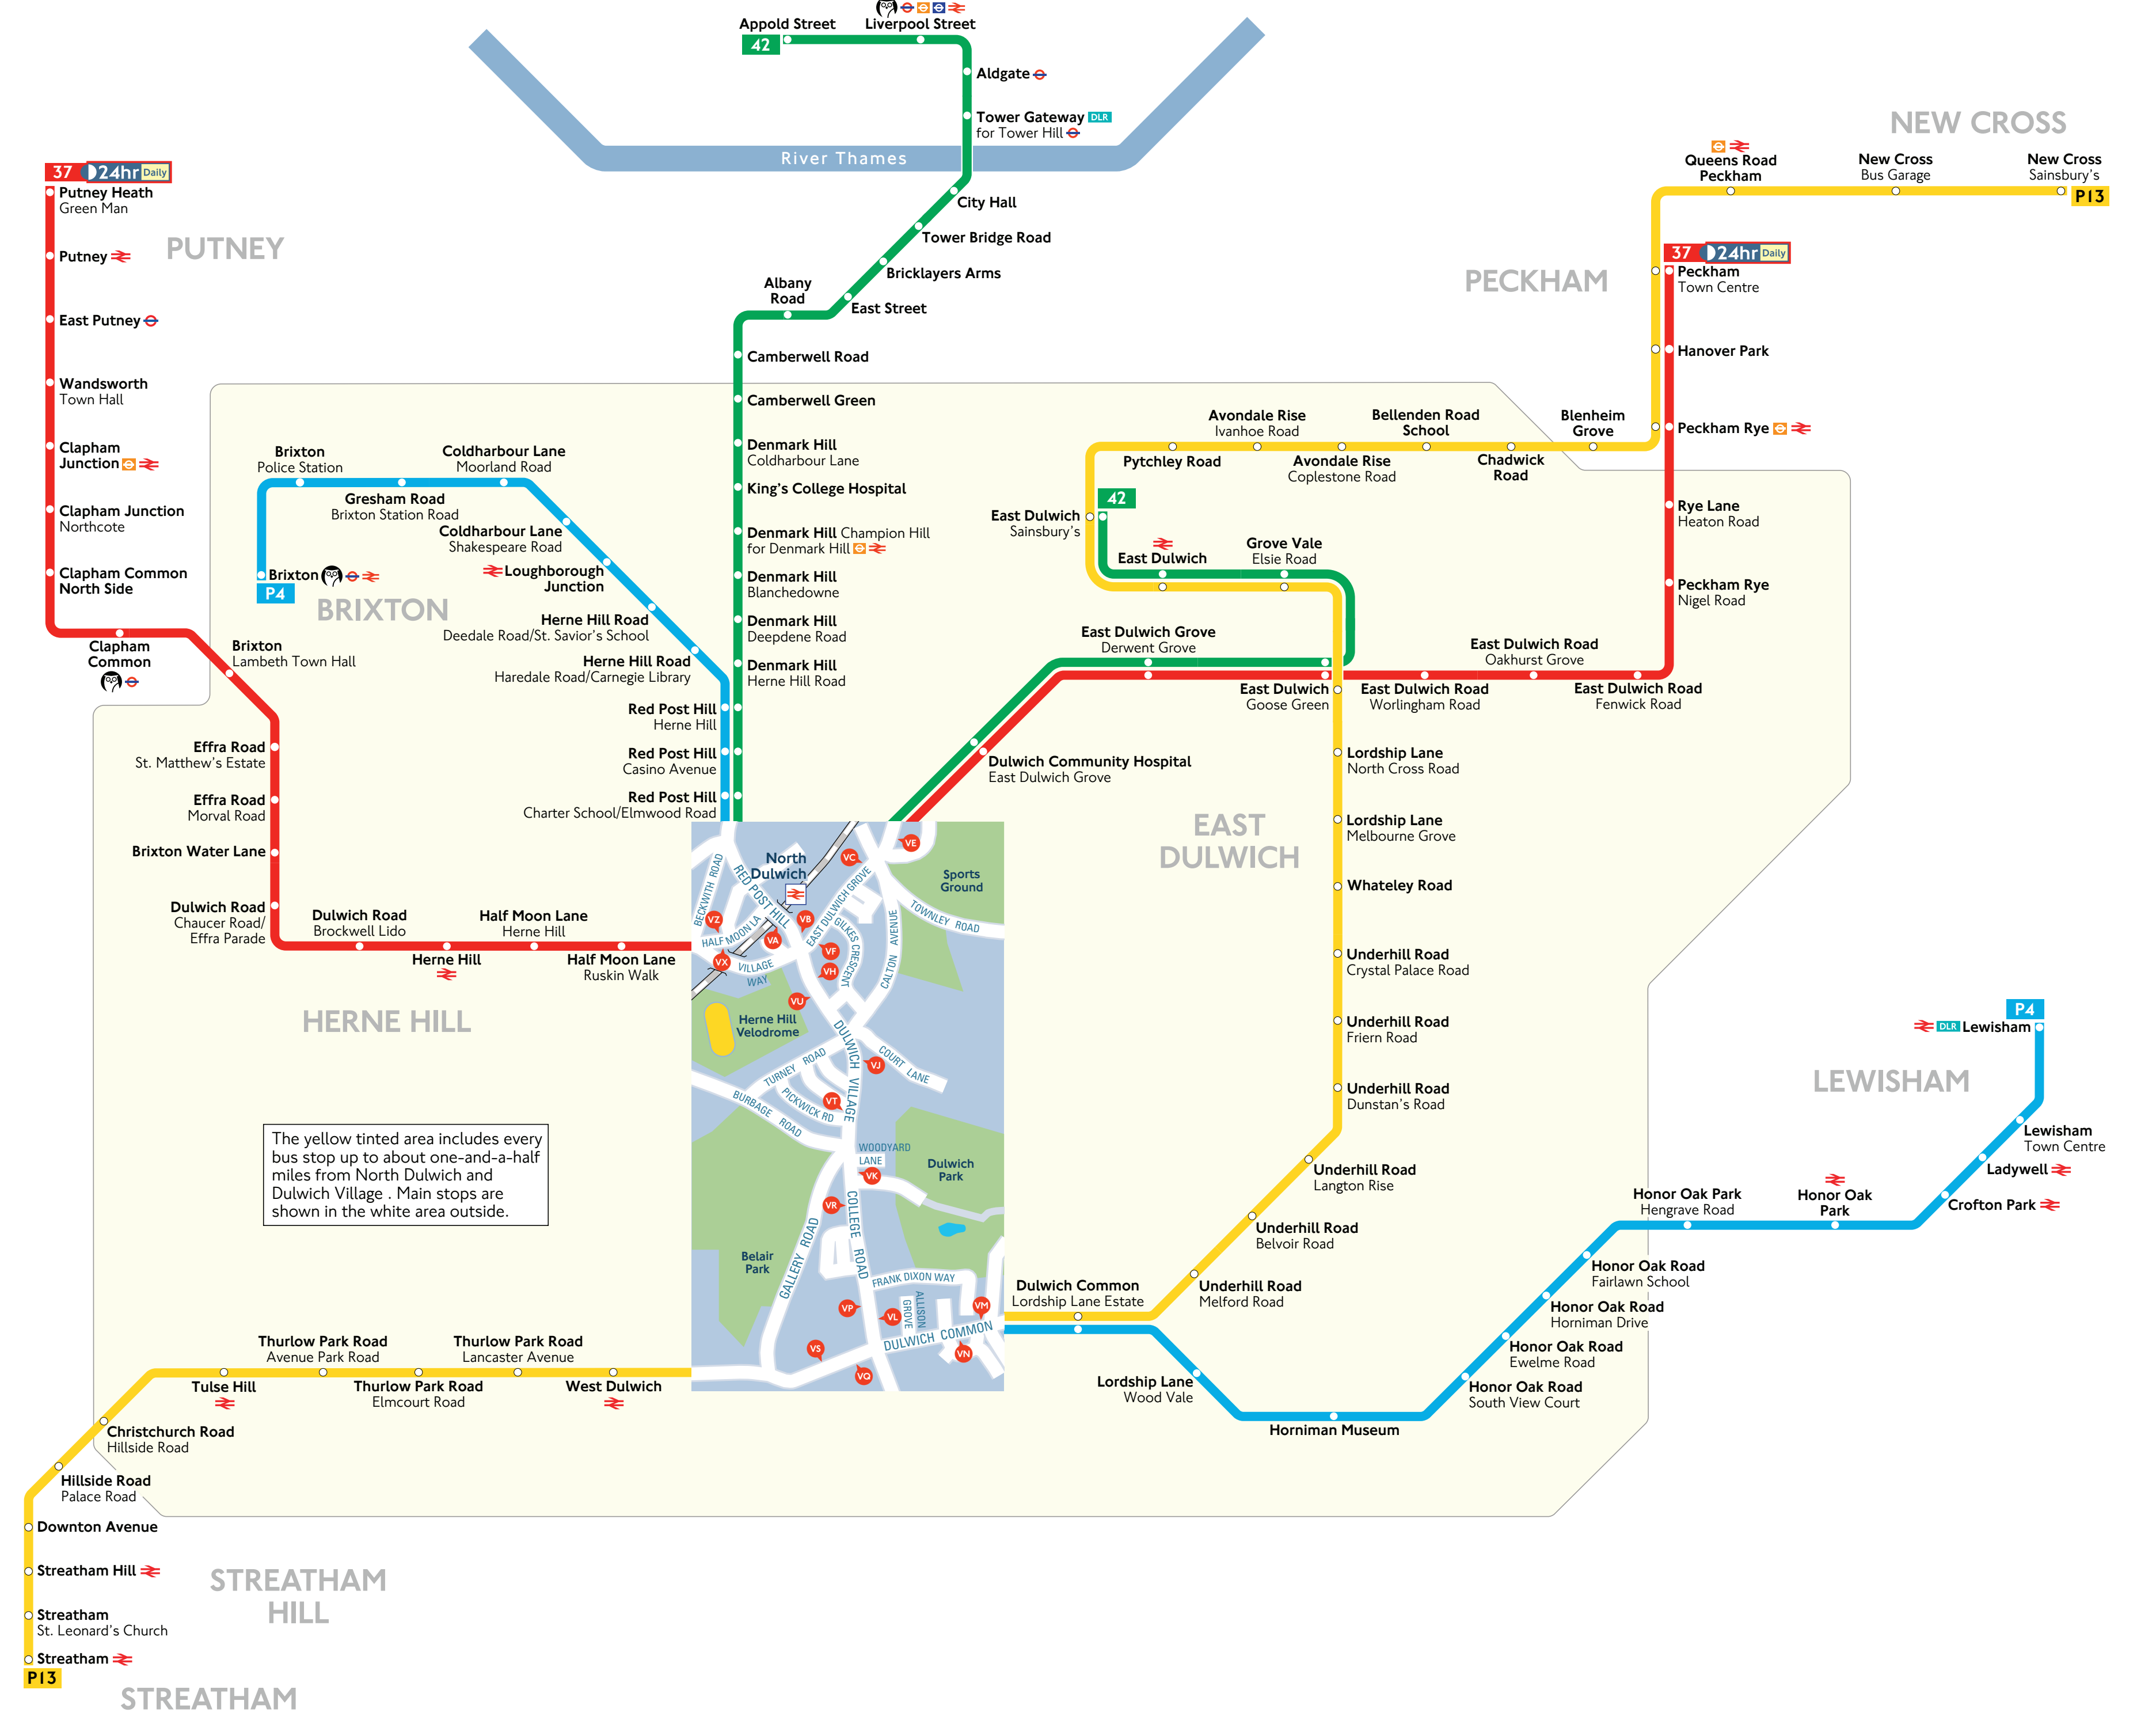

Bus map

Destination finder

Destination	Bus routes	Bus stops
Albany Road	42	●●●●●
Aldgate	42	●●●●●
Appold Street	42	●●●●●
Avondale Rise	P13	●●●●●
B		
Blenheim Road School	P13	●●●●●
Blenheim Grove	P13	●●●●●
Bricklayers Arms	42	●●●●●
Brixton	P4	●●●●●
Brixton Lambeth Town Hall	42	●●●●●
Brixton Water Lane	37	●●●●●
C		
Camberwell Green	42	●●●●●
Camberwell Road	42	●●●●●
Chadwell Road	P13	●●●●●
Christchurch Road	P13	●●●●●
City Hall	42	●●●●●
Clapham Common	37	●●●●●
Clapham Common North Side	37	●●●●●
Clapham Junction	37	●●●●●
and Northcote		
Coldharbour Lane	P4	●●●●●
Crofton Park	P4	●●●●●
D		
Denmark Hill	42	●●●●●
Downton Avenue	P13	●●●●●
Dulwich Common	P4	●●●●●
Lordship Lane Estate	P13	●●●●●
Dulwich Community Hospital	37	●●●●●
East Dulwich Grove	42	●●●●●
Dulwich Road	37	●●●●●
East Dulwich	P13	●●●●●
	42	●●●●●

Destination	Bus routes	Bus stops
East Dulwich Goose Green	37	●●●●●
	42	●●●●●
	P13	●●●●●
East Dulwich Sainsbury's	42	●●●●●
	P13	●●●●●
East Dulwich Grove	37	●●●●●
Derwent Grove	42	●●●●●
East Dulwich Road	37	●●●●●
East Putney	37	●●●●●
East Street	42	●●●●●
Effra Road	37	●●●●●
E		
Effra Road	P4	●●●●●
Brixton Station Road	P13	●●●●●
Grove Vale Elsie Road	42	●●●●●
Grove Vale Elsie Road	P13	●●●●●
F		
Half Moon Lane	37	●●●●●
Hanover Park	37	●●●●●
	P13	●●●●●
Herne Hill	37	●●●●●
Herne Hill Road	P4	●●●●●
Hillside Road Palace Road	P13	●●●●●
Honor Oak Park	P4	●●●●●
and Hengrave Road		
Honor Oak Park	P4	●●●●●
Horntown Museum	P4	●●●●●
G		
King's College Hospital	42	●●●●●
H		
Ladywell	P4	●●●●●
Lewisham	P4	●●●●●
and Town Centre		
Liverpool Street	42	●●●●●
North Cross Road	P13	●●●●●

Destination	Bus routes	Bus stops
Lordship Lane Wood Vale	P4	●●●●●
Loughborough Junction	P4	●●●●●
Liverpool Street	P13	●●●●●
New Cross	P13	●●●●●
Bus Garage and Sainsbury's		
P		
Peckham Town Centre	37	●●●●●
	P13	●●●●●
Peckham Rye	37	●●●●●
	P13	●●●●●
Peckham Rye Nigel Road	37	●●●●●
Putney Heath Green Man	37	●●●●●
Pytchley Road	P13	●●●●●
Q		
Queens Road Peckham	P13	●●●●●
R		
Red Post Hill	42	●●●●●
	P4	●●●●●
Rye Lane Heaton Road	37	●●●●●
S		
Streatham	P13	●●●●●
and St. Leonard's Church		
Streatham Hill	P13	●●●●●
T		
Thurlow Park Road	P13	●●●●●
Tower Bridge Road	42	●●●●●
Tower Gateway	42	●●●●●
for Tower Hill		
Tube Hill	P13	●●●●●
U		
Underhill Road	P13	●●●●●
V		
Wandsworth Town Hall	37	●●●●●
West Dulwich	P13	●●●●●
Whateley Road	P13	●●●●●

Route finder

Bus route	Towards	Bus stops
37	Putney Heath	●●●●●
42	East Dulwich	●●●●●
P13	Brixton	●●●●●
P13	New Cross	●●●●●
	Streatham	●●●●●

Key

Ways to pay

National Rail Enquiries

Online
nationalrail.co.uk

NRE App

Free National Rail Enquiries app for iOS and Android

Social Media

facebook.com/nationalrailenq
@nationalrailenq

Contact Centre

03457 48 49 50
Calls cost no more than calls to geographic numbers (01 or 02) and may be recorded.

Traintracker™ Text

Taxis

Book a London Taxi
Dial-A-Cab – 020 7253 5000
Radio Taxis – 020 7272 0272

Transport for London

Online
www.tfl.gov.uk

24 hour Travel Information