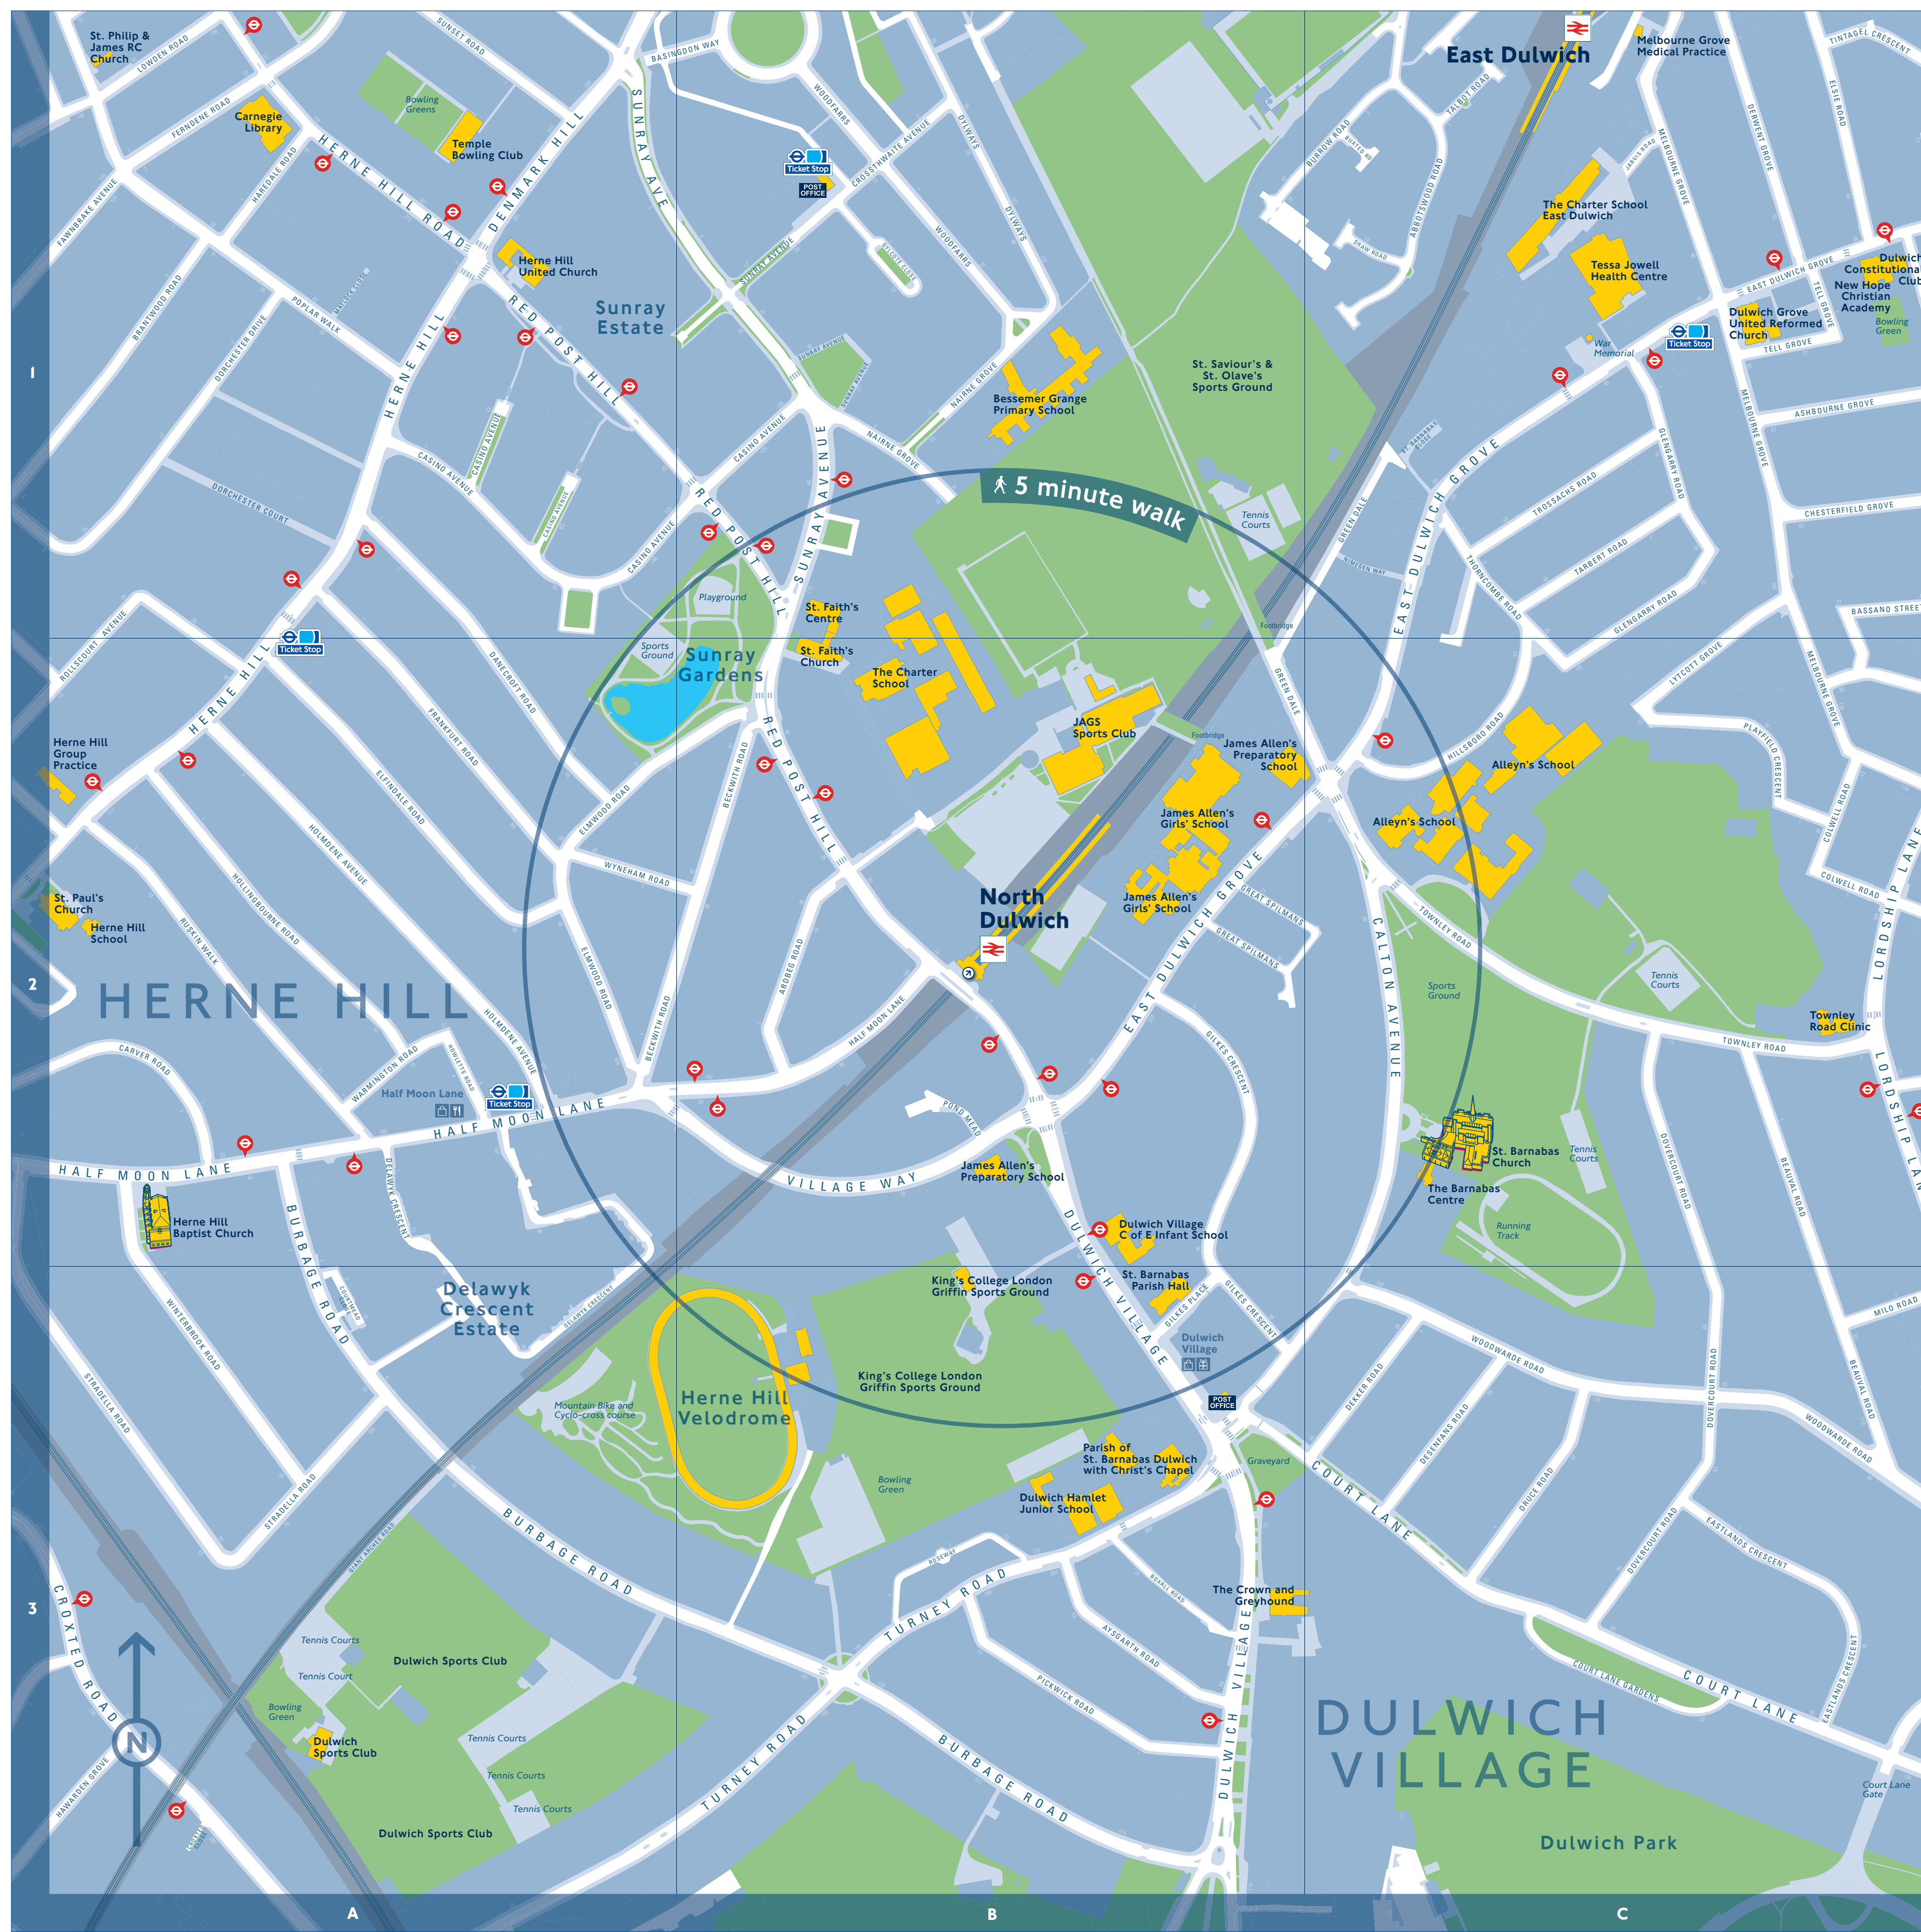

North Dulwich Station – Zone 2 & 3 Onward Travel Information

Local area map

Street finder

A	E	N
C1 Abbottswood Road	B2 East Dulwich Grove	B1 Naime Grove
B2 Aitbidge Road	C3 Eastlands Crescent	C1 Nimegan Way
C1 Ashbourne Grove	A2 Effinfield Road	
A3 Aysgarth Road	C1 Elmwood Road	
	C1 Elke Road	
B	F	P
A1 Basingdon Way	A1 Fawbricke Avenue	B3 Pitwick Road
C1 Bassano Street	A1 Fernside Road	C2 Playfield Crescent
C2 Beaulval Road	A1 Frankfurt Road	B2 Pond Mead
B2 Beckwith Road		A1 Poplar Walk
B3 Bozell Road	G	R
A1 Bristow Road	A3 Giant Arches Road	B2 Red Post Hill
A3 Burbage Road	B2 Gilles Crescent	A2 Rollicourt Avenue
C1 Burrow Road	B3 Gilles Place	B1 Rosoway
C1 Buxted Road	C1 Glangery Road	A2 Ruskin Walk
	B2 Great Spilmans	
C	H	S
C2 Calton Avenue	A1 Half Moon Lane	C1 St. Barnabas Close
A2 Carver Road	A1 Havelide Road	B2 Shaw Road
B1 Casino Avenue	A3 Hawden Grove	A3 Stradella Road
C1 Chesterfield Grove	A2 Herne Hill	B1 Sunray Avenue
C3 Colwell Road	A1 Herne Hill Road	A1 Sunset Road
C3 Court Lane	C2 Hillisboro Road	
C3 Court Lane Gardens	A2 Hollingborne Road	T
A1 Courtenay Close	A2 Holmdene Avenue	C1 Talbot Road
B1 Crosshwaite Avenue	A2 Howletts Road	C1 Tartart Road
A3 Croxted Close		C1 Tell Grove
A3 Croxted Road	J	C1 Thorncroft Road
	L	C1 Timagay Crescent
D	M	A2 Townley Road
A2 Daneroff Road	A1 Jarvis Road	C1 Trossachs Road
C3 Dekker Road	C1 Jarvis Road	A1 Turney Road
A2 Delaway Crescent	V	B1 Turney Road
A1 Denmark Hill	B2 Village Way	
C1 Derwent Grove	W	W
C3 Deserfans Road	C2 Lordship Lane	A2 Warmington Road
A1 Dorchester Court	A1 Lowden Road	A3 Winterbrook Road
A1 Dorchester Drive	C2 Lynott Grove	B1 Woodforras
C2 Doverscourt Road	N	C3 Woodwarde Road
C3 Druce Road	A1 Mastick Close	C1 Wyneham Road
B3 Dulwich Village	C2 Melbourne Grove	
B1 Dulwicks	C3 Milo Road	

Landmark finder

C2 Allen's School	C2 Barnabas Centre, The
C3 Bessmer Grange Primary School	A1 Carnegie Library
A1 Charter School, The	B2 Charter School, The
C1 Charter School East Dulwich, The	
B3 Crown and Greyhound, The	
C1 Dulwich Constructional Club	
C1 Dulwich Grove United Reformed Church	
B3 Dulwich Hamlet Junior School	
A3 Dulwich Sports Club	
B2 Dulwich Village C of E	
A2 Infant School	
B3 Herne Hill Baptist Church	
A2 Herne Hill Group Practice	
A2 Herne Hill School	
A1 Herne Hill United Church	
B2 JAGS Sports Club	
B2 James Allen's Girls' School	
C1 James Allen's Preparatory School	
B2 King's College London	
C1 Griffin Sports Ground	
C1 Melbourne Grove Medical Practice	
B2 New Hope Christian Academy	
C1 Parish of St. Barnabas	
C2 Dulwich with Christ's Chapel	
B2 St. Barnabas Church	
B2 St. Barnabas Parish Hall	
B1 St. Faith's Centre	
C2 St. Faith's Church	
A2 St. Paul's Church	
A1 St. Philip & James RC Church	
B1 St. Saviour's & St. Olave's Sports Ground	
A1 Temple Bowling Club	
C1 Tessa Jewell Health Centre	
C2 Towney Road Clinic	

Key

- National Rail station
- Station entrance
- Bus stop
- Top up your Oyster pay-as-you-go credit or top up your Travelcards and bus & tram passes at around 4,000 shops across London

North Dulwich DR NR TfL 2317.09.23 (1)