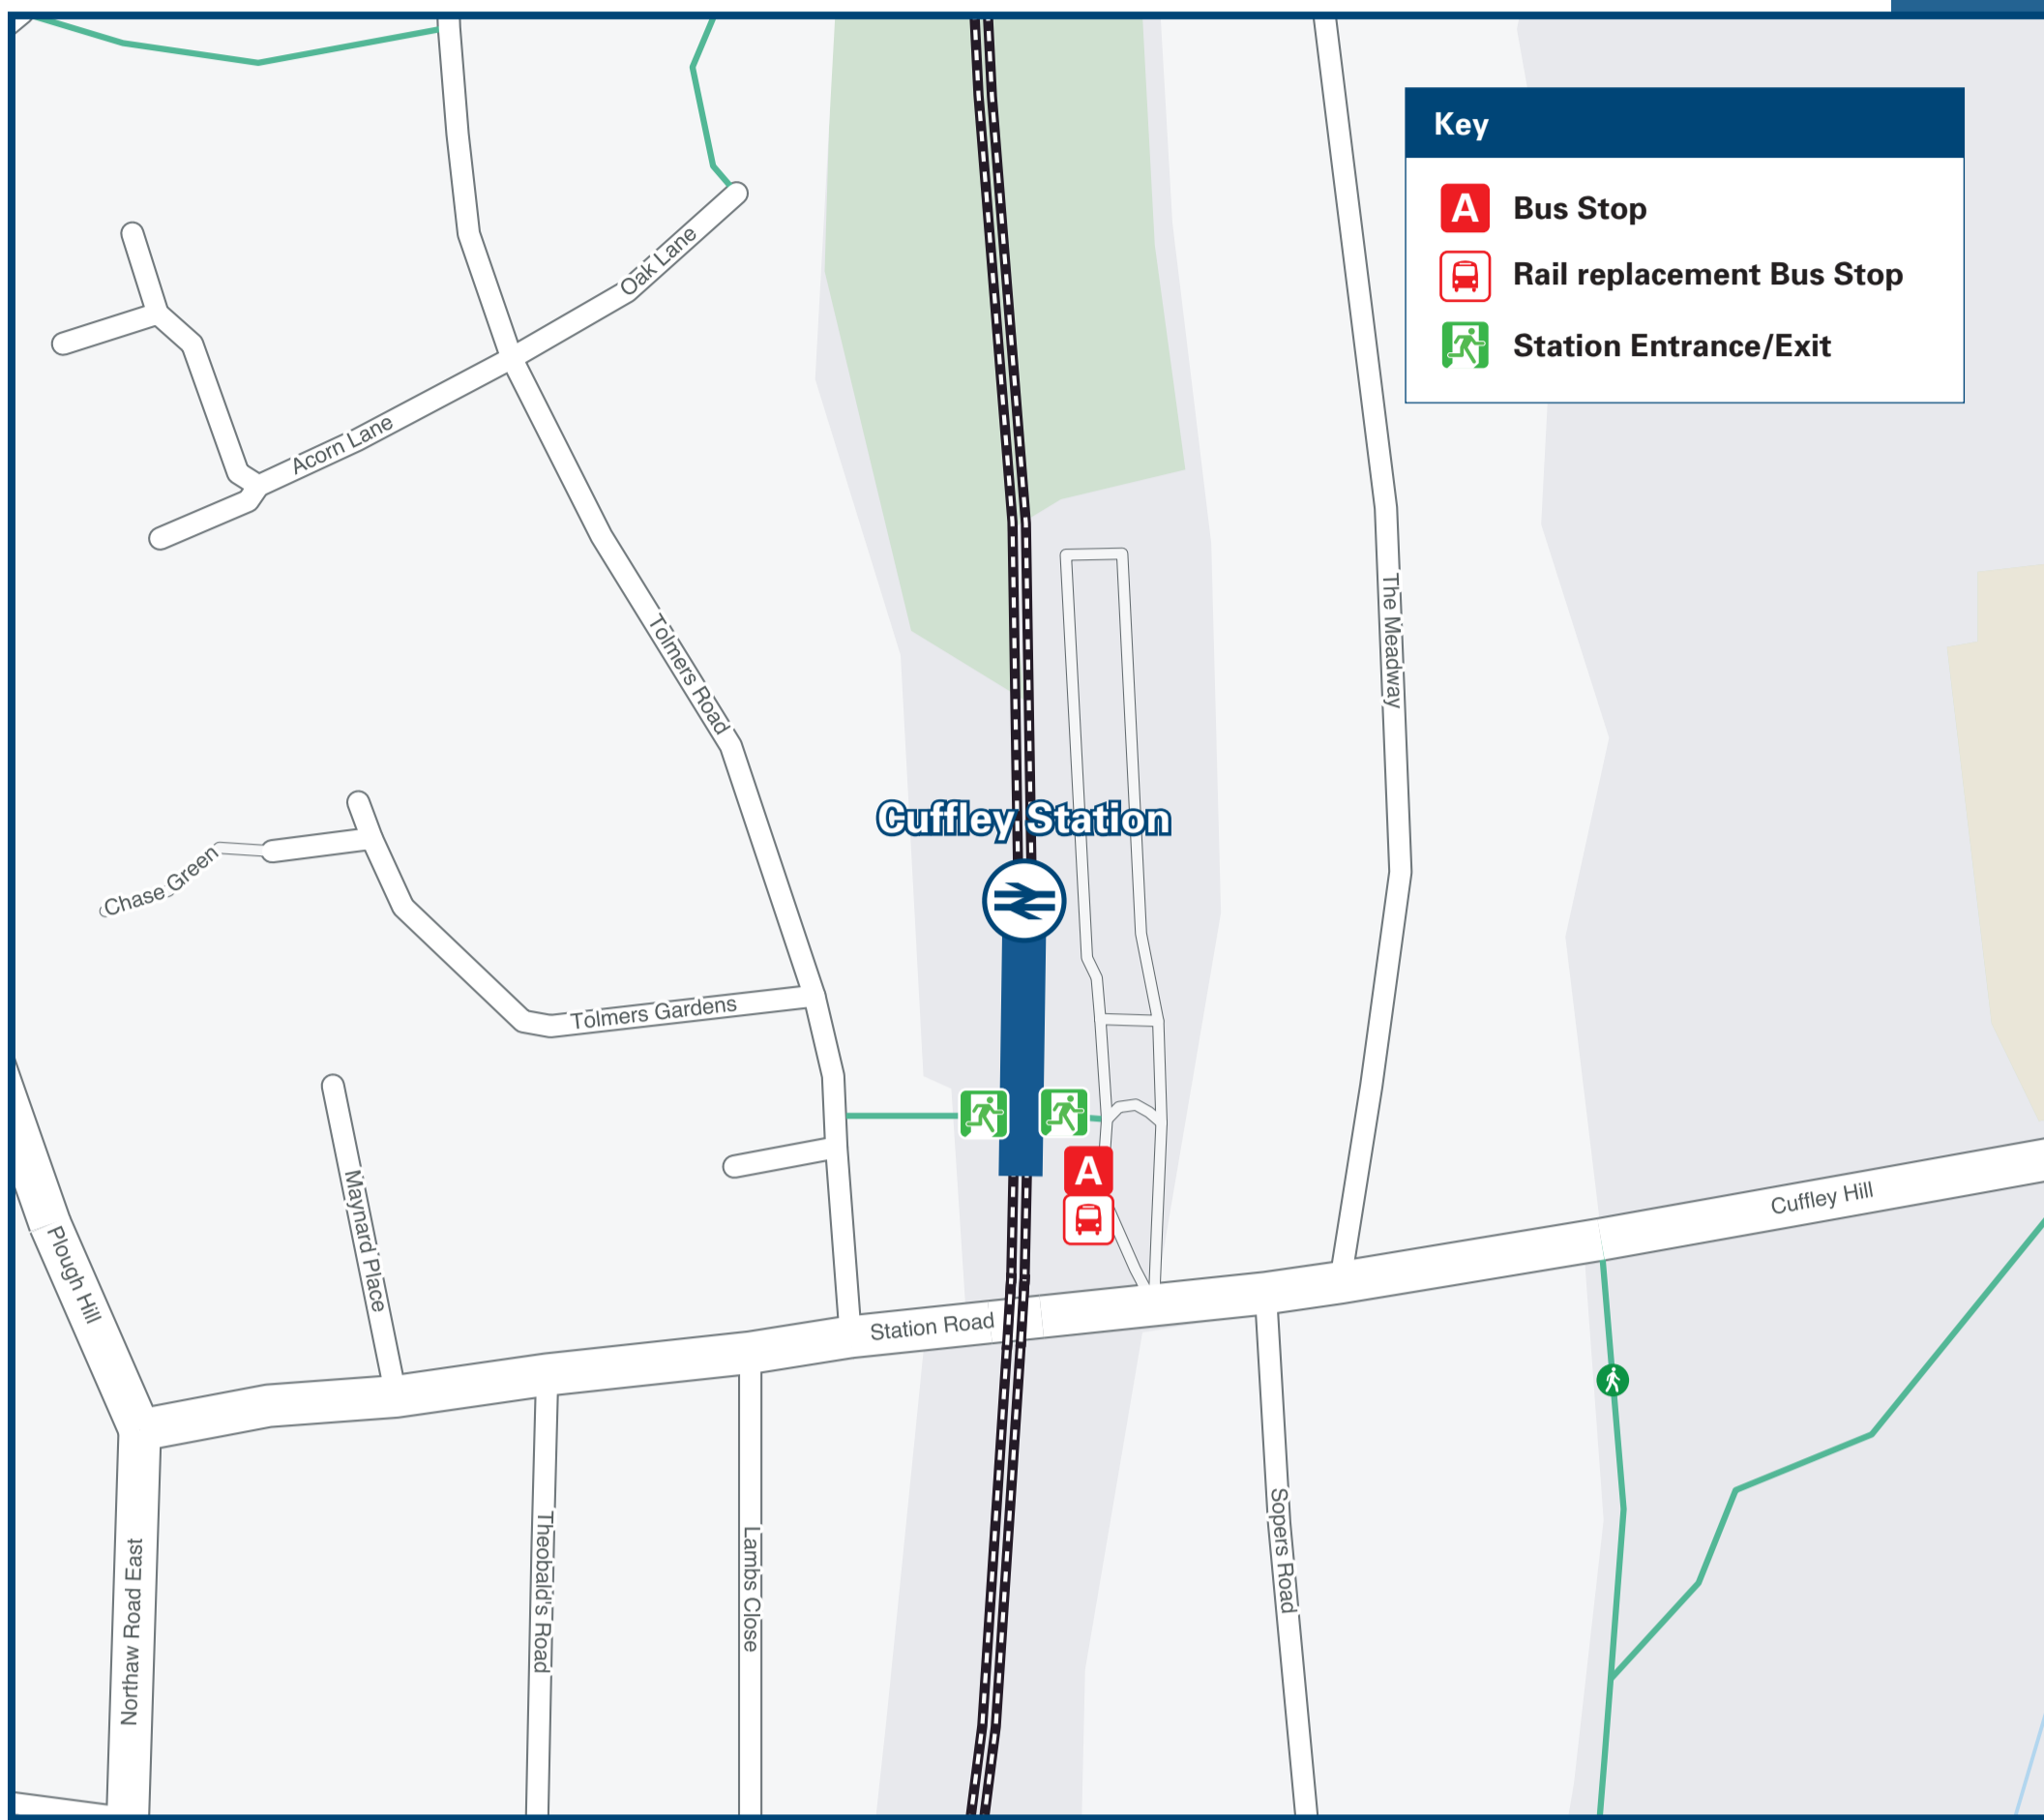

Cuffley Station

Onward Travel Information

Buses

Rail replacement buses towards Enfield and Central London, also towards Hertford North and Stevenage from outside the station entrance at bus stop {A}

Local area map

(Data correct at May 2024)

DESTINATION	BUS ROUTES	BUS STOP
Bayford ^A	308#	A
Brickendon	308#	A
Brookmans Park	242*	A
Cheshunt (Brookfield Centre)	242	A
Cheshunt (Hornbeam Way)	C1~	A
Cheshunt (Old Pond/Town Centre Shops)	242	A
Epping Green	308#	A
Flamstead End	242	A
Goff's Oak	242, C1~	A

DESTINATION	BUS ROUTES	BUS STOP
Hertford [⊖]	308#	A
Horns Mill	308#	A
Little Berkhamsted	308#	A
Little Heath	242*	A
Newgate Street	308#	A
Northaw	242	A
Potters Bar (Town Centre & Rail Station) [242	A
Rosedale	242	A
Swanley Bar	242*	A