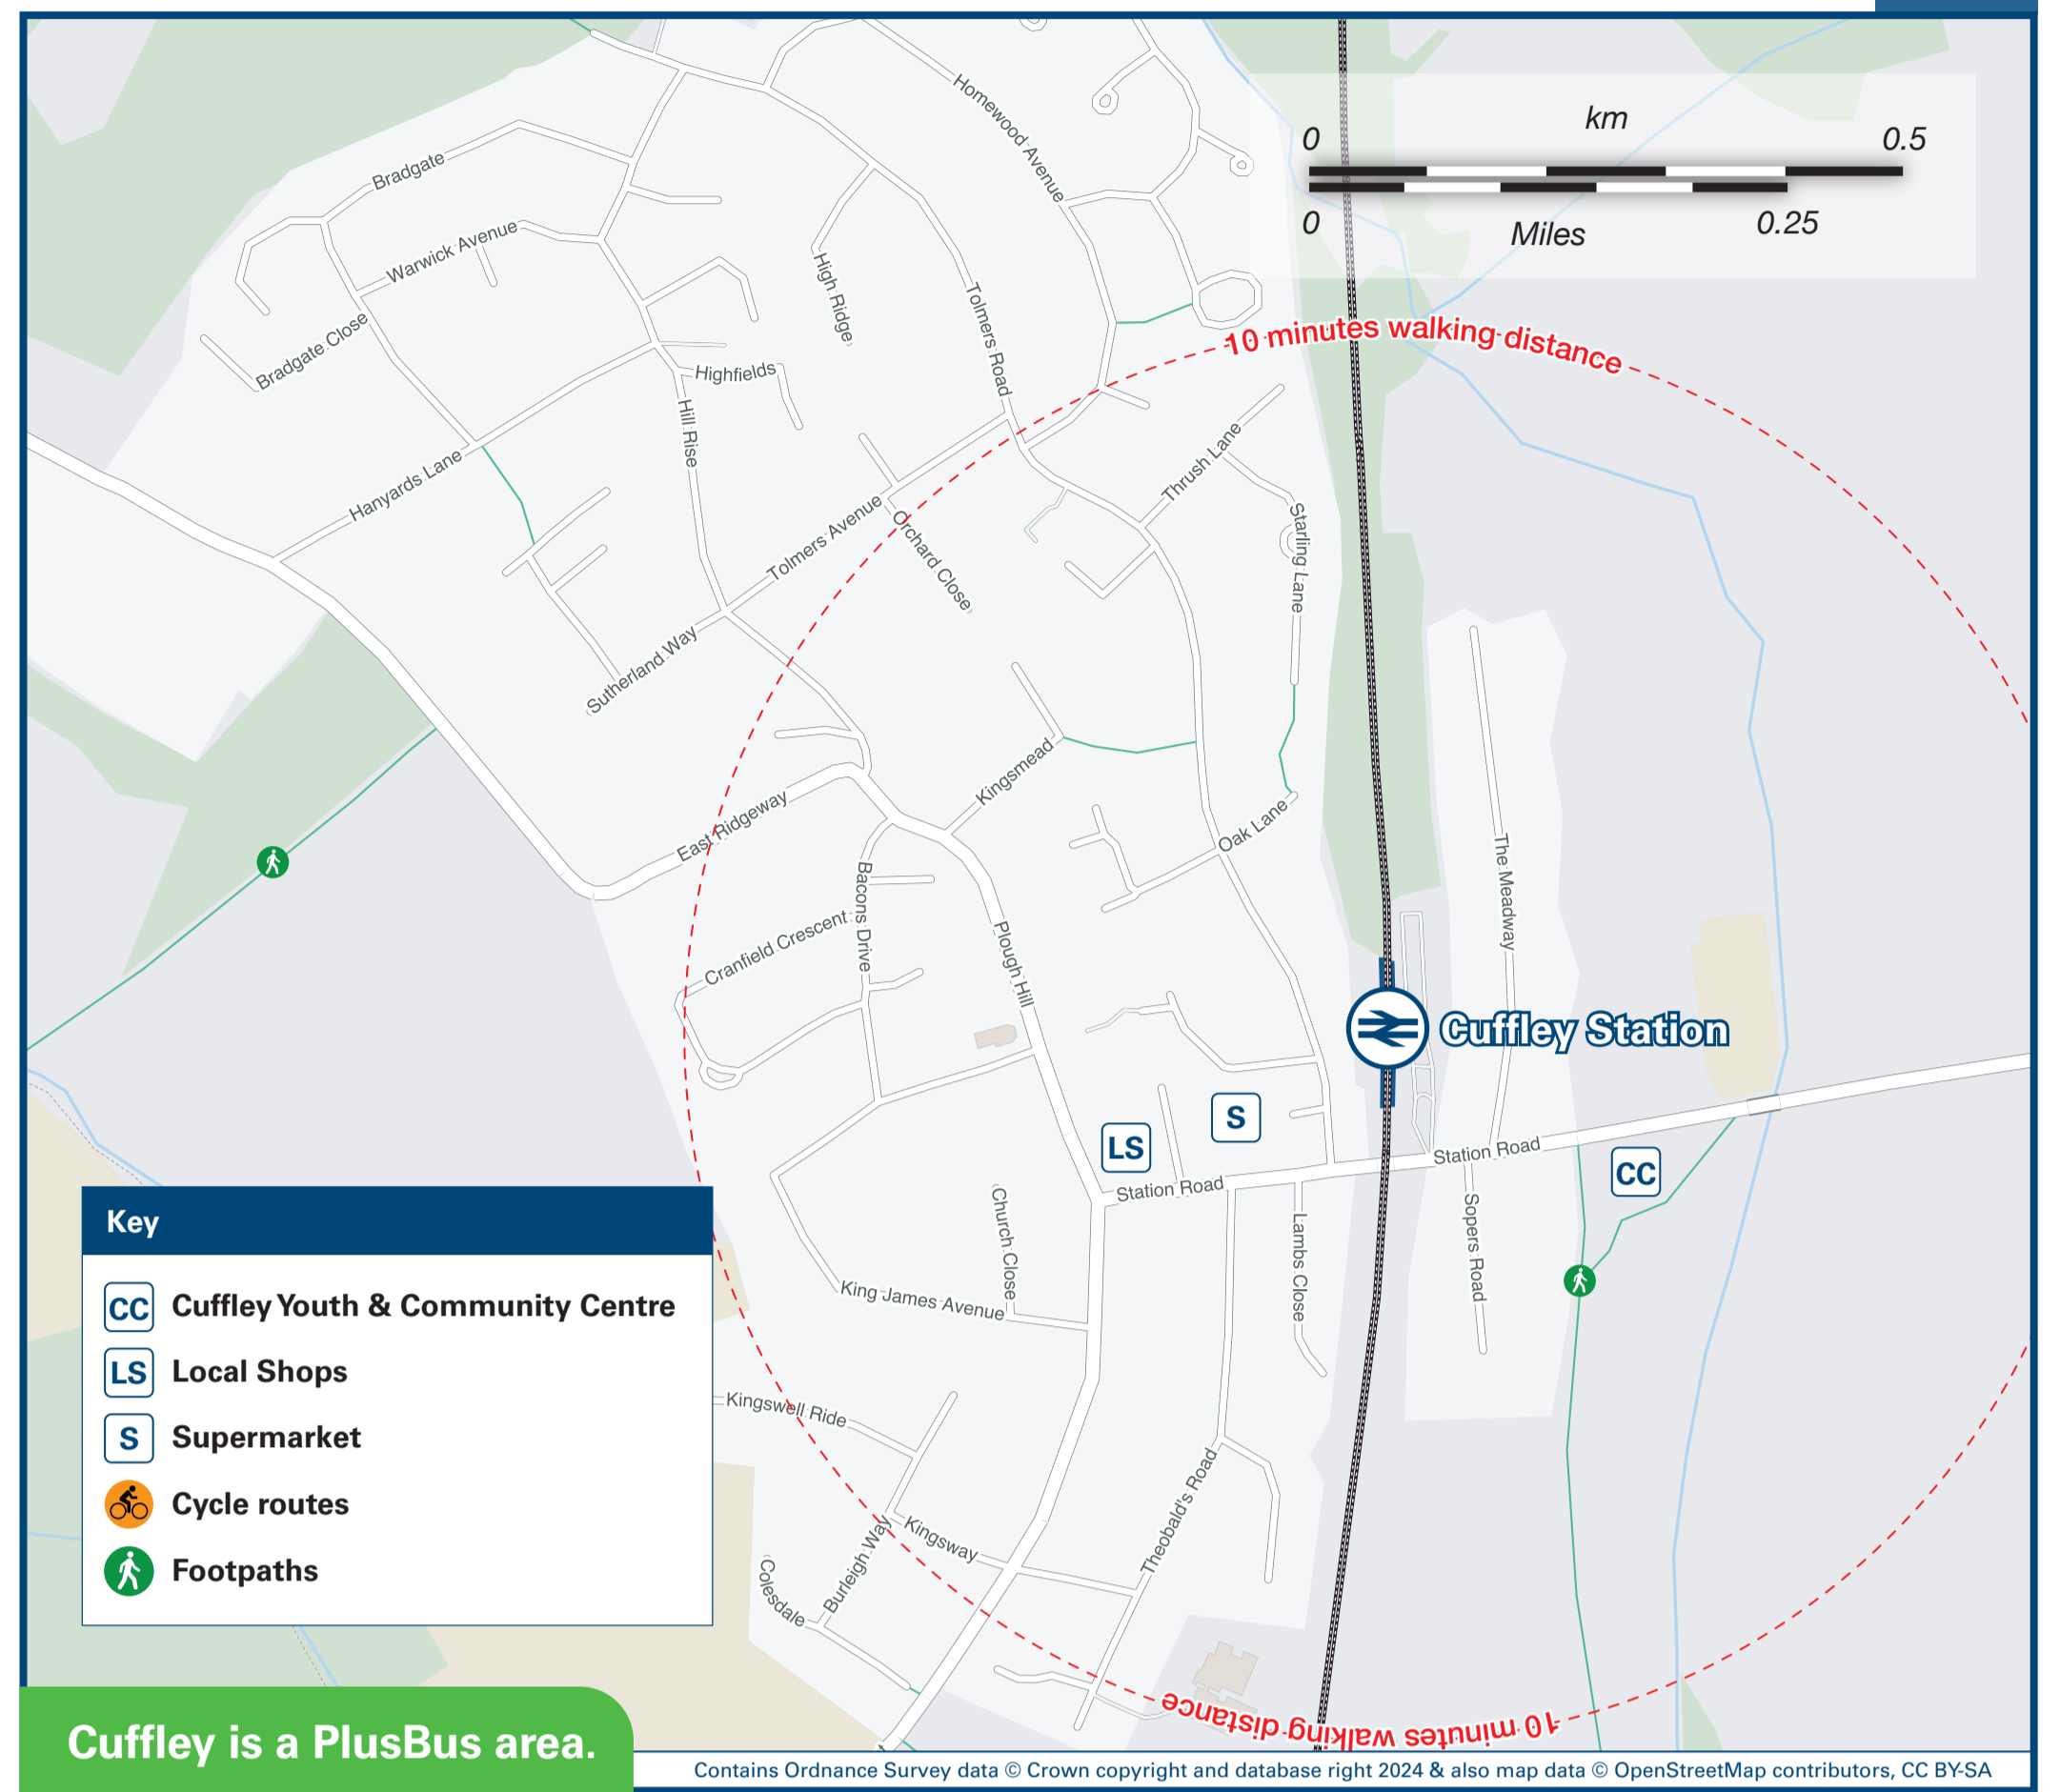

PlusBus is a discount price 'bus pass' that you buy with your train ticket. It gives you unlimited bus travel around your chosen town, on participating buses. Visit www.plusbus.info

Main destinations by bus

(Data correct at May 2024)

DESTINATION	BUS ROUTES	BUS STOP
Bayford ^A	308#	A
Brickendon	308#	A
Brookmans Park	242*	A
Cheshunt (Brookfield Centre)	242	A
Cheshunt (Hornbeam Way)	C1~	A
Cheshunt (Old Pond/Town Centre Shops)	242	A
Epping Green	308#	A
Flamstead End	242	A
Goff's Oak	242, C1~	A

DESTINATION	BUS ROUTES	BUS STOP
Hertford [⊖]	308#	A
Horns Mill	308#	A
Little Berkhamsted	308#	A
Little Heath	242*	A
Newgate Street	308#	A
Northaw	242	A
Potters Bar (Town Centre & Rail Station) [242	A
Rosedale	242	A
Swanley Bar	242*	A