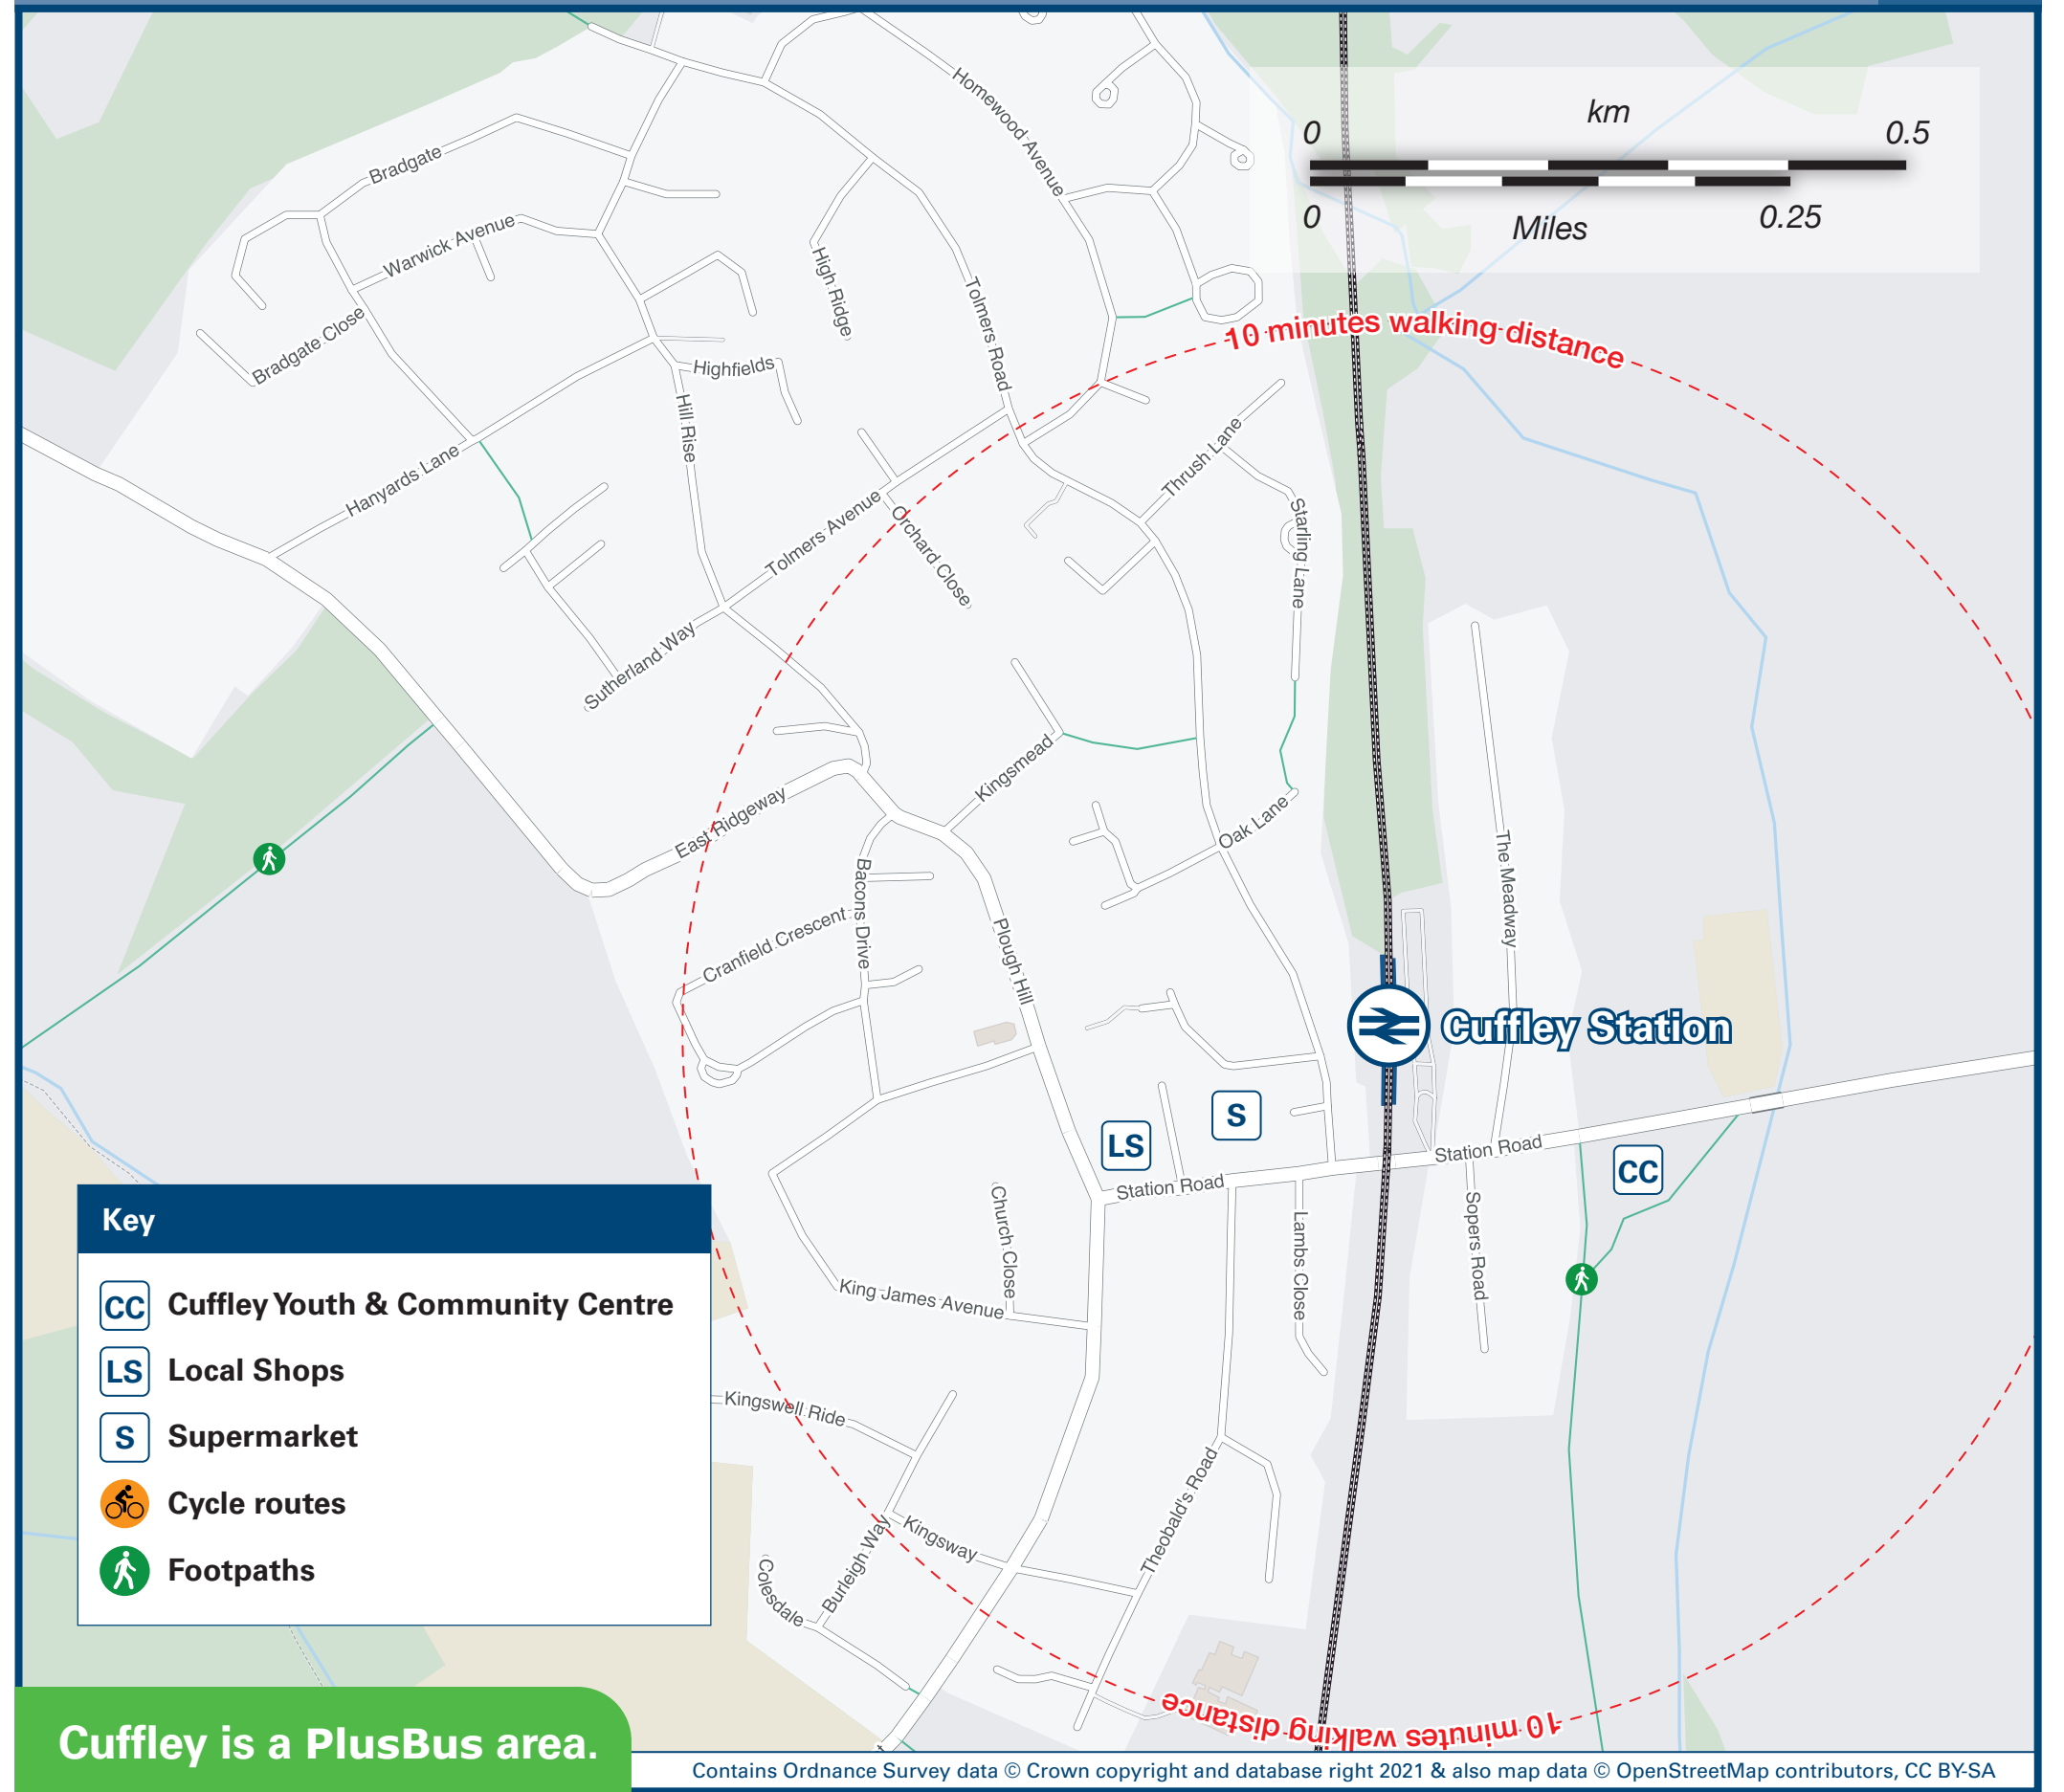

Cuffley Station

Onward Travel Information

Buses

Rail replacement buses towards Enfield and Central London, also towards Hertford North and Stevenage from outside the station entrance at bus stop A.

Local area map

Main destinations by bus

(Data correct at May 2023)

DESTINATION	BUS ROUTES	BUS STOP
Bayford	308#	A
Brickendon	308#	A
Brookmans Park	242*	A
Cheshunt (Brookfield Centre)	242	A
Cheshunt (Hornbeam Way)	C1~	A
Cheshunt (Old Pond/Town Centre Shops)	242	A
Epping Green	308#	A
Flamstead End	242	A
Goff's Oak	242, C1~	A

DESTINATION	BUS ROUTES	BUS STOP
Hertford	308#	A
Horns Mill	308#	A
Little Berkhamsted	308#	A
Little Heath	242*	A
Newgate Street	308#	A
Northaw	242	A
Potters Bar (Town Centre & Rail Station)	242	A
Rosedale	242	A
Swanley Bar	242*	A