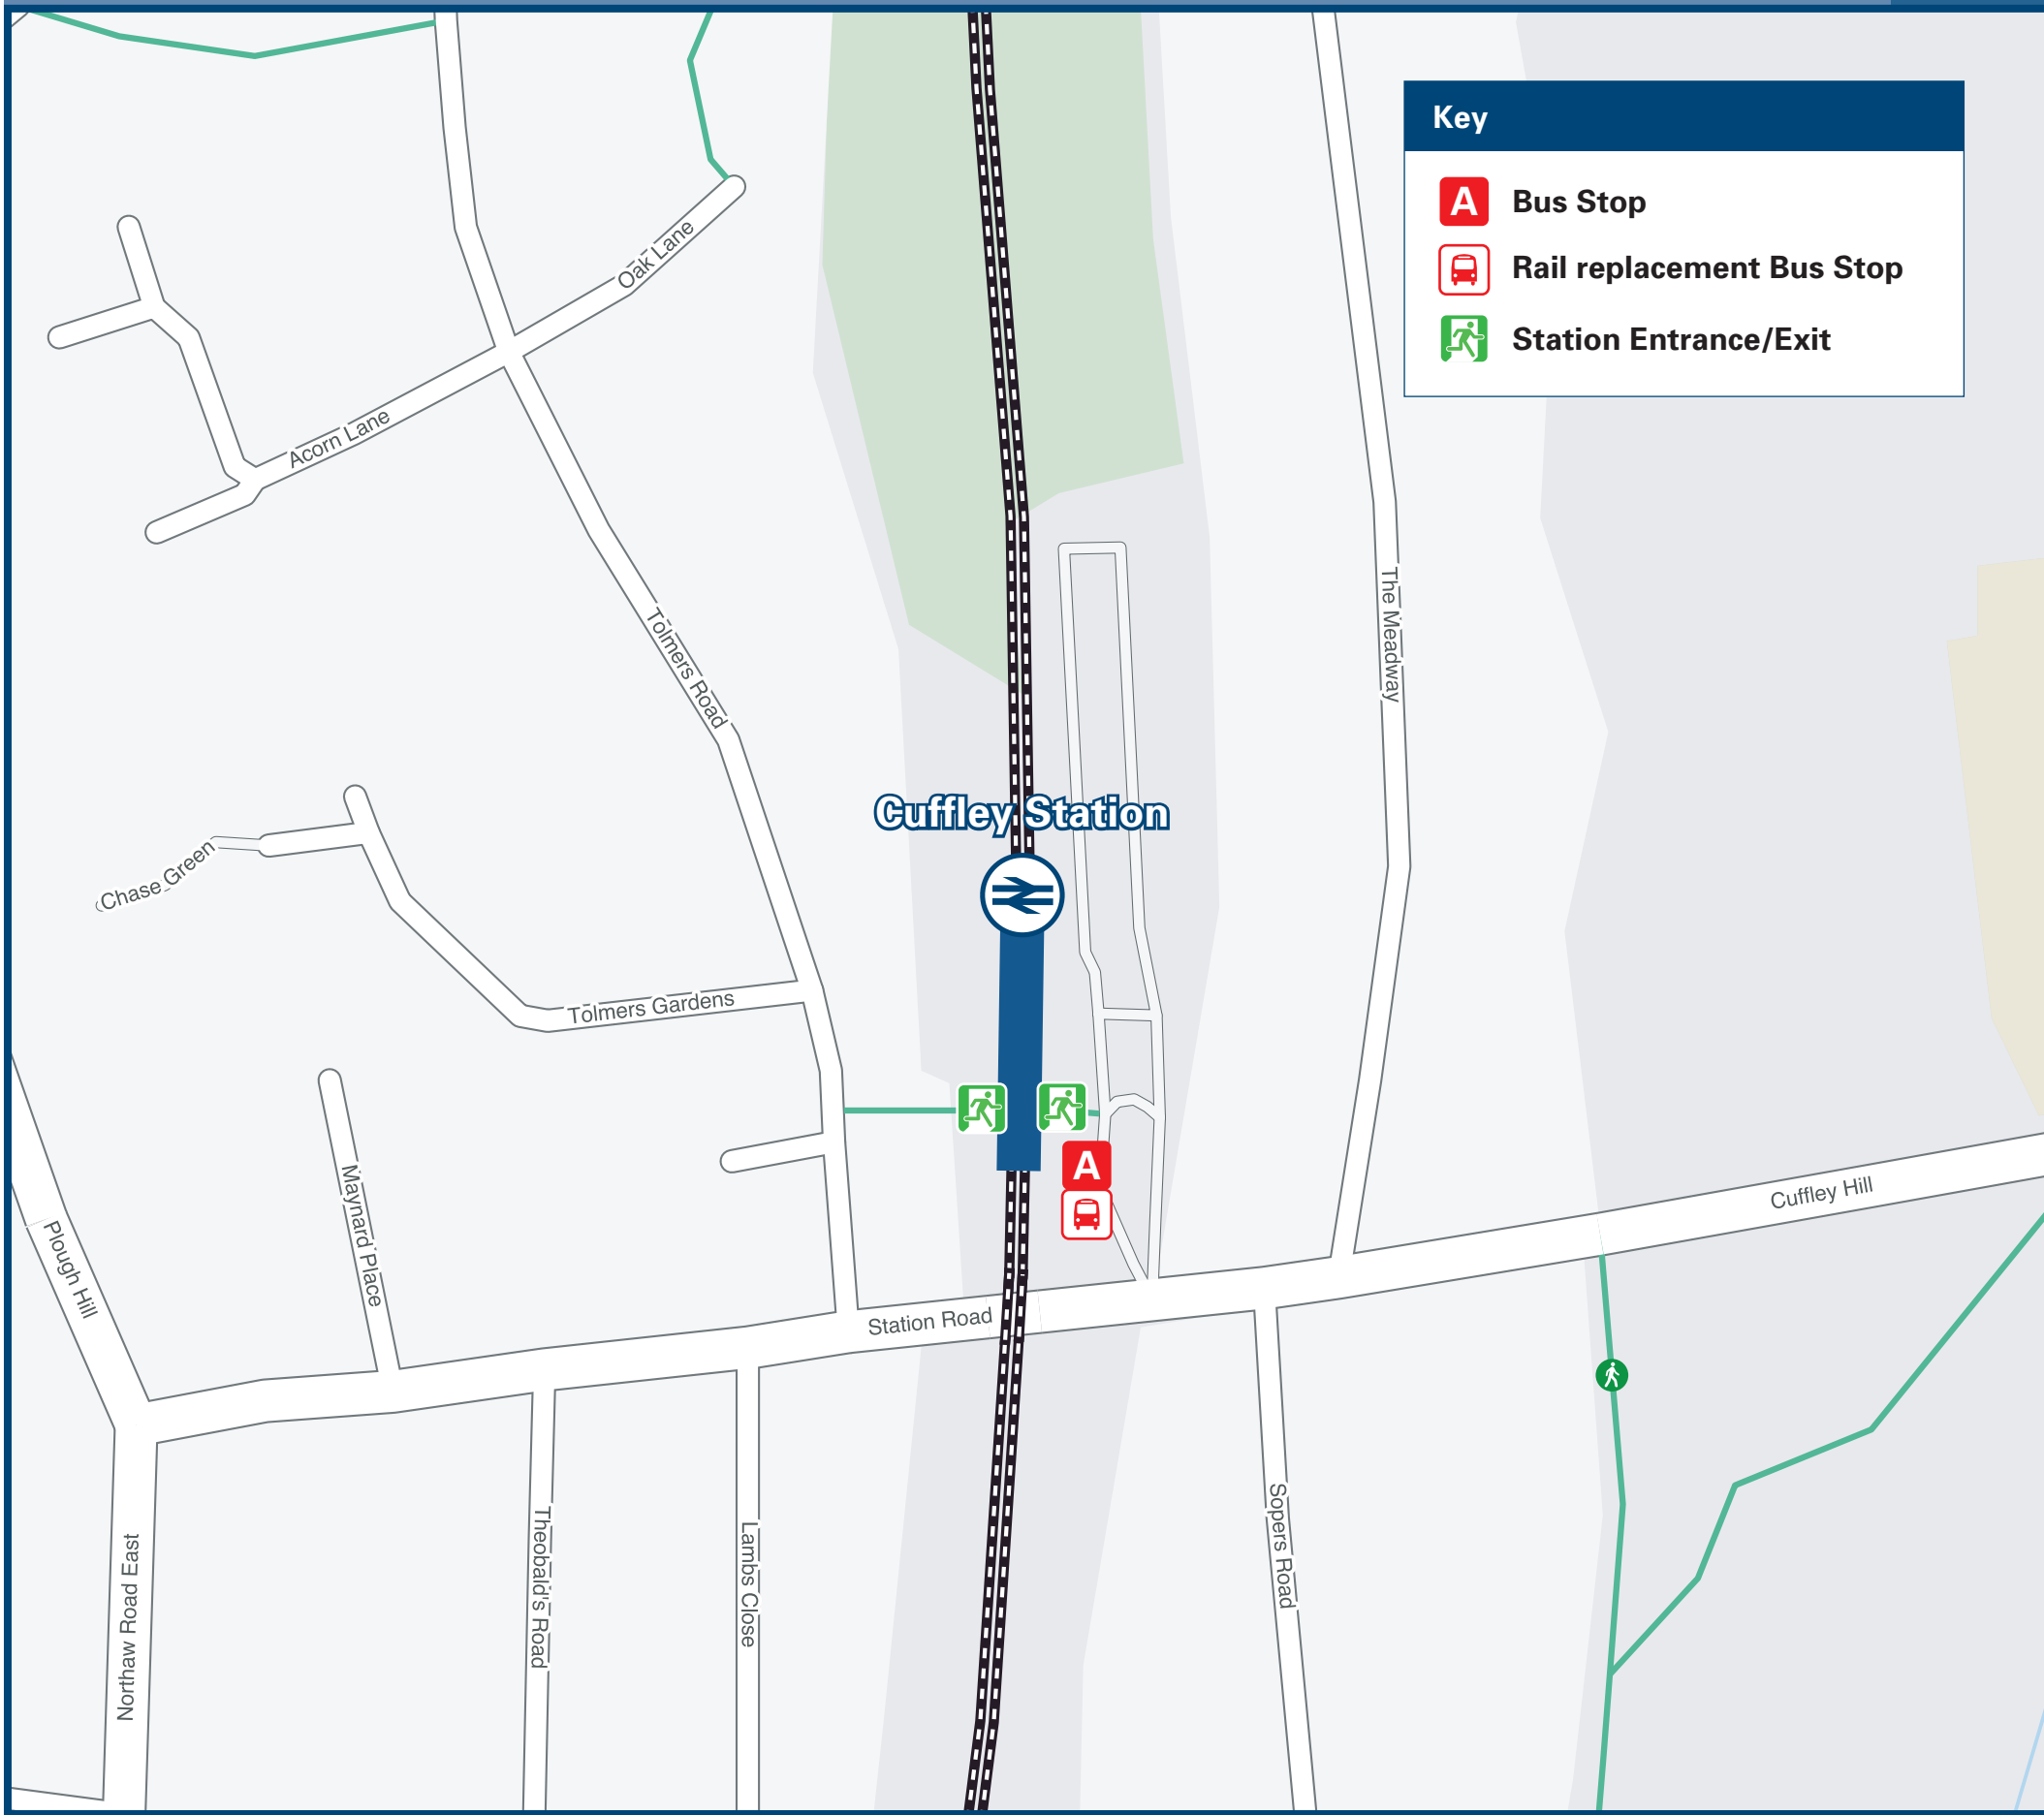

Cuffley Station

Onward Travel Information

Buses

Rail replacement buses towards Enfield and Central London, also towards Hertford North and Stevenage from outside the station entrance at bus stop A.

Local area map

Cuffley is a PlusBus area.

PlusBus is a discount price 'bus pass' that you buy with your train ticket. It gives you unlimited bus travel around your chosen town, on participating buses. Visit www.plusbus.info

Main destinations by bus

(Data correct at May 2023)

DESTINATION	BUS ROUTES	BUS STOP
Bayford	308#	A
Brickendon	308#	A
Brookmans Park	242*	A
Cheshunt (Brookfield Centre)	242	A
Cheshunt (Hornbeam Way)	C1~	A
Cheshunt (Old Pond/Town Centre Shops)	242	A
Epping Green	308#	A
Flamstead End	242	A
Goff's Oak	242, C1~	A

DESTINATION	BUS ROUTES	BUS STOP
Hertford	308#	A
Horns Mill	308#	A
Little Berkhamsted	308#	A
Little Heath	242*	A
Newgate Street	308#	A
Northaw	242	A
Potters Bar (Town Centre & Rail Station)	242	A
Rosedale	242	A
Swanley Bar	242*	A