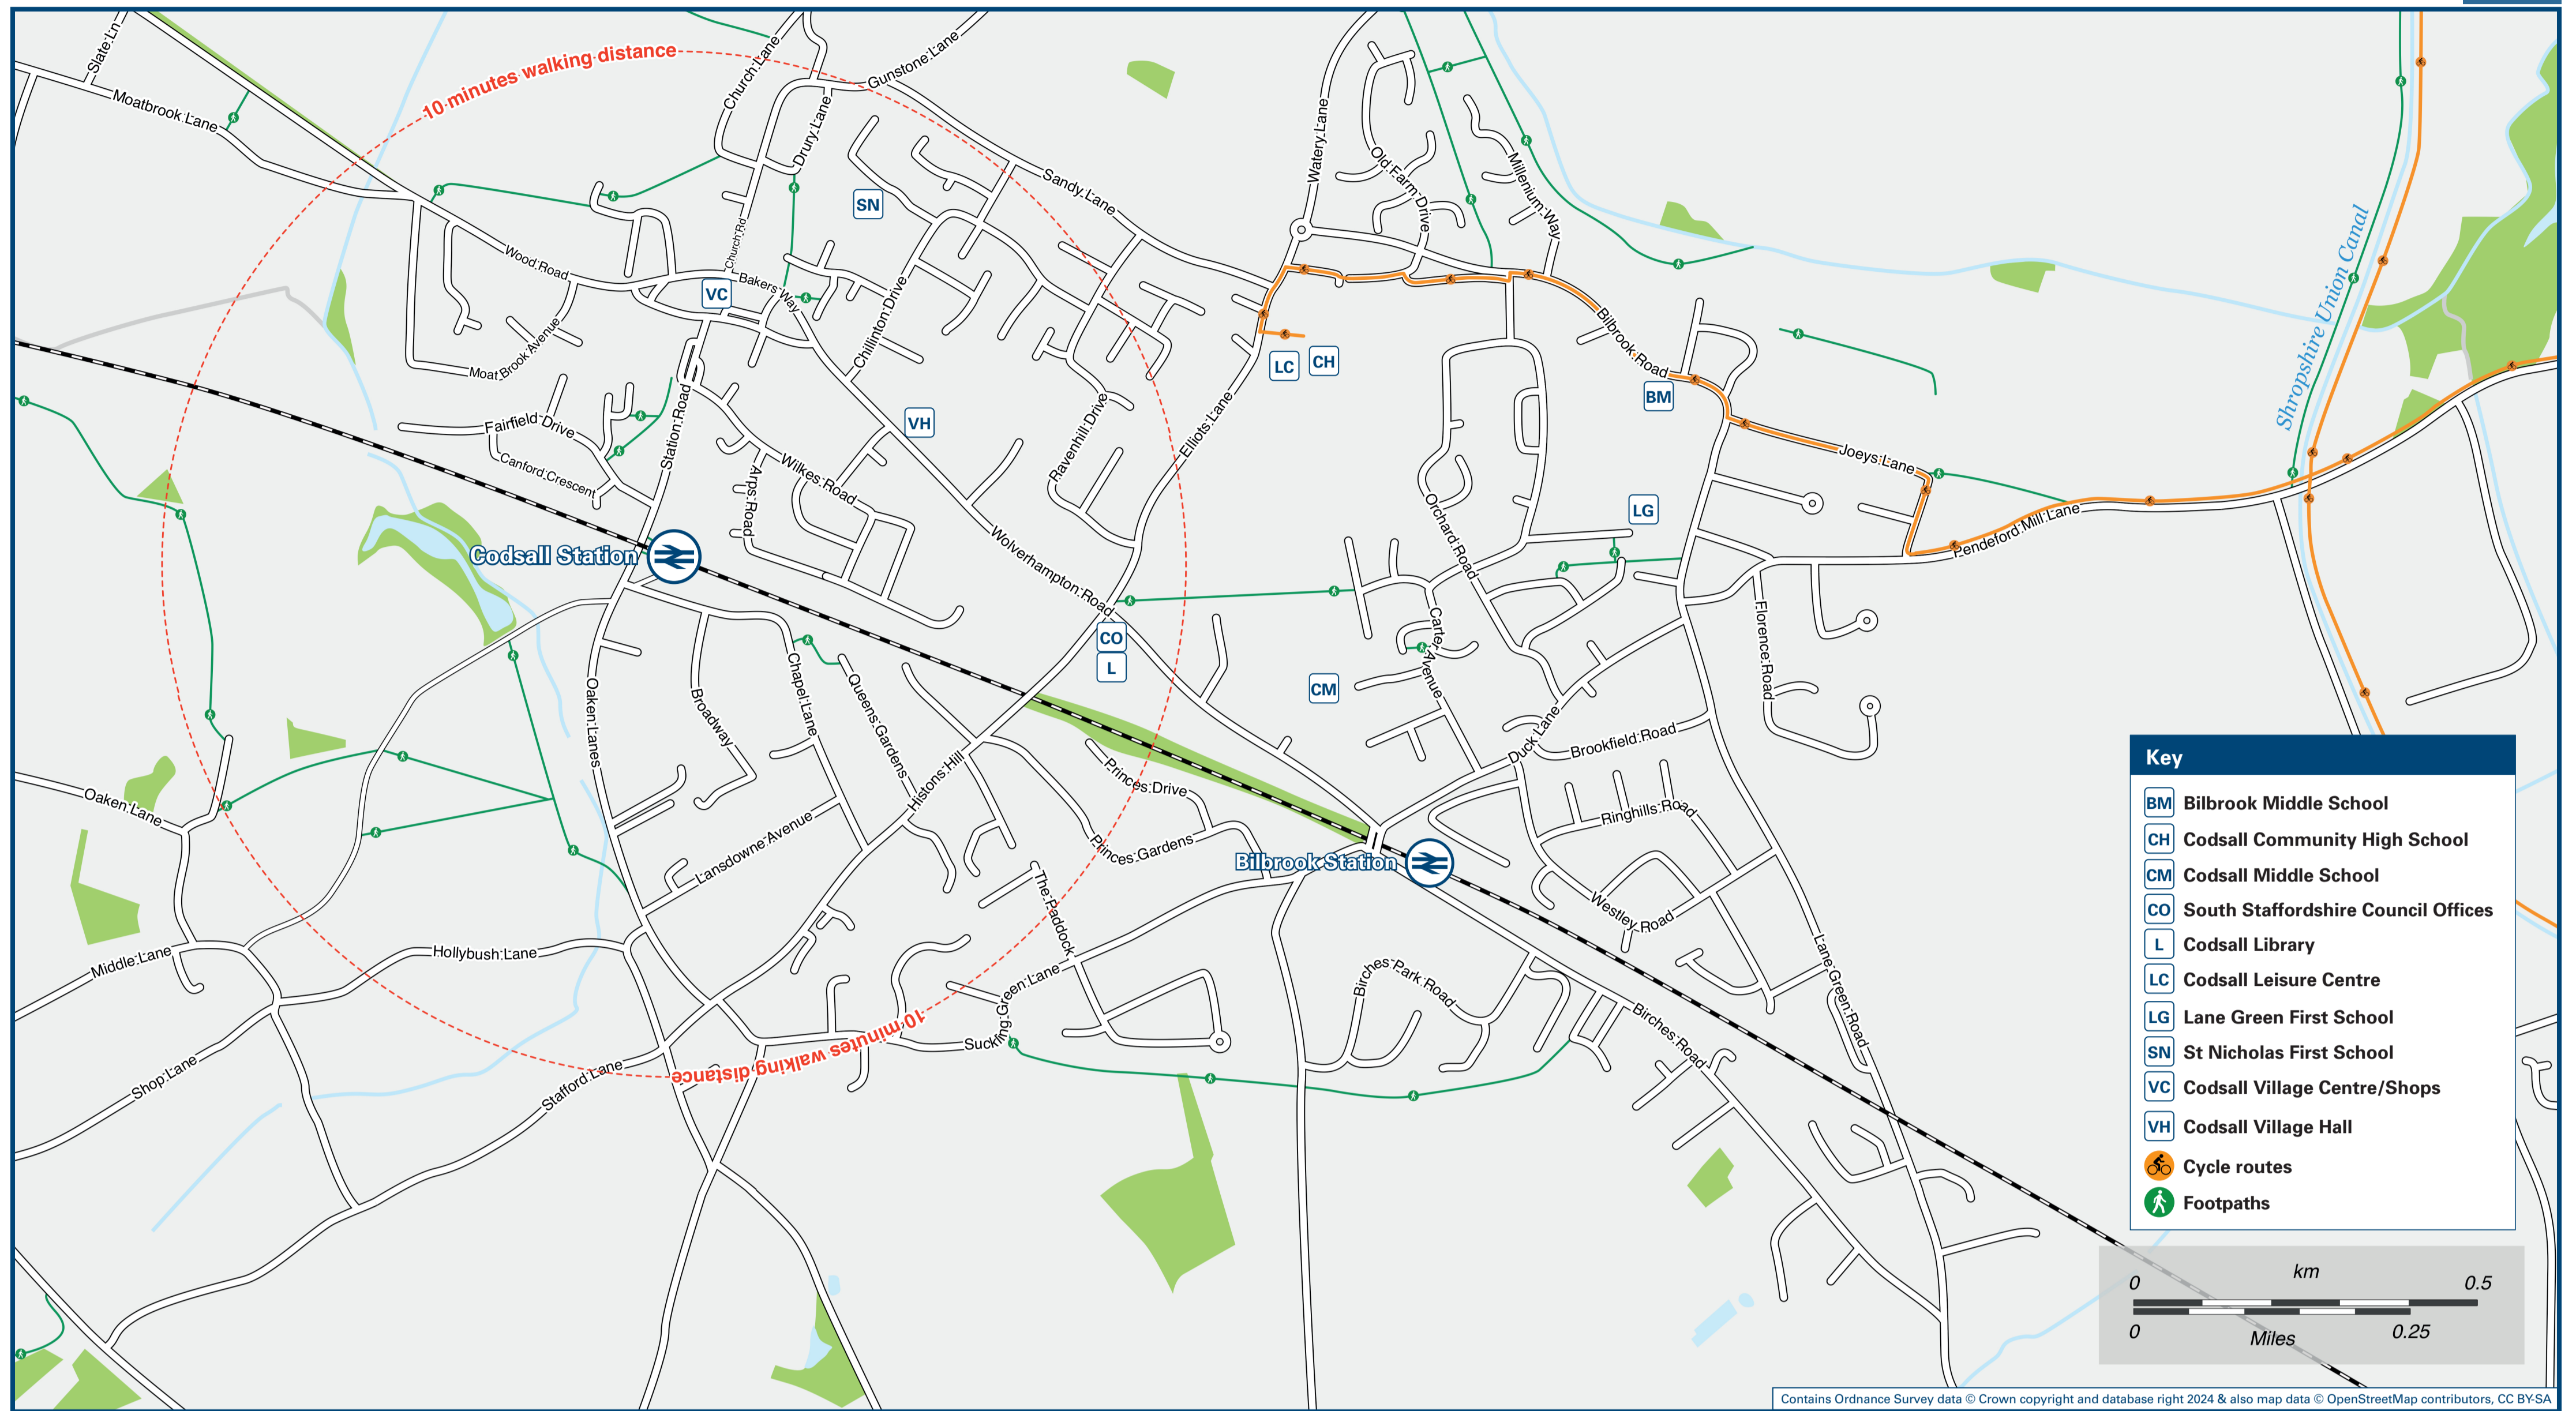

Codsall Station

Onward Travel Information

Local area map