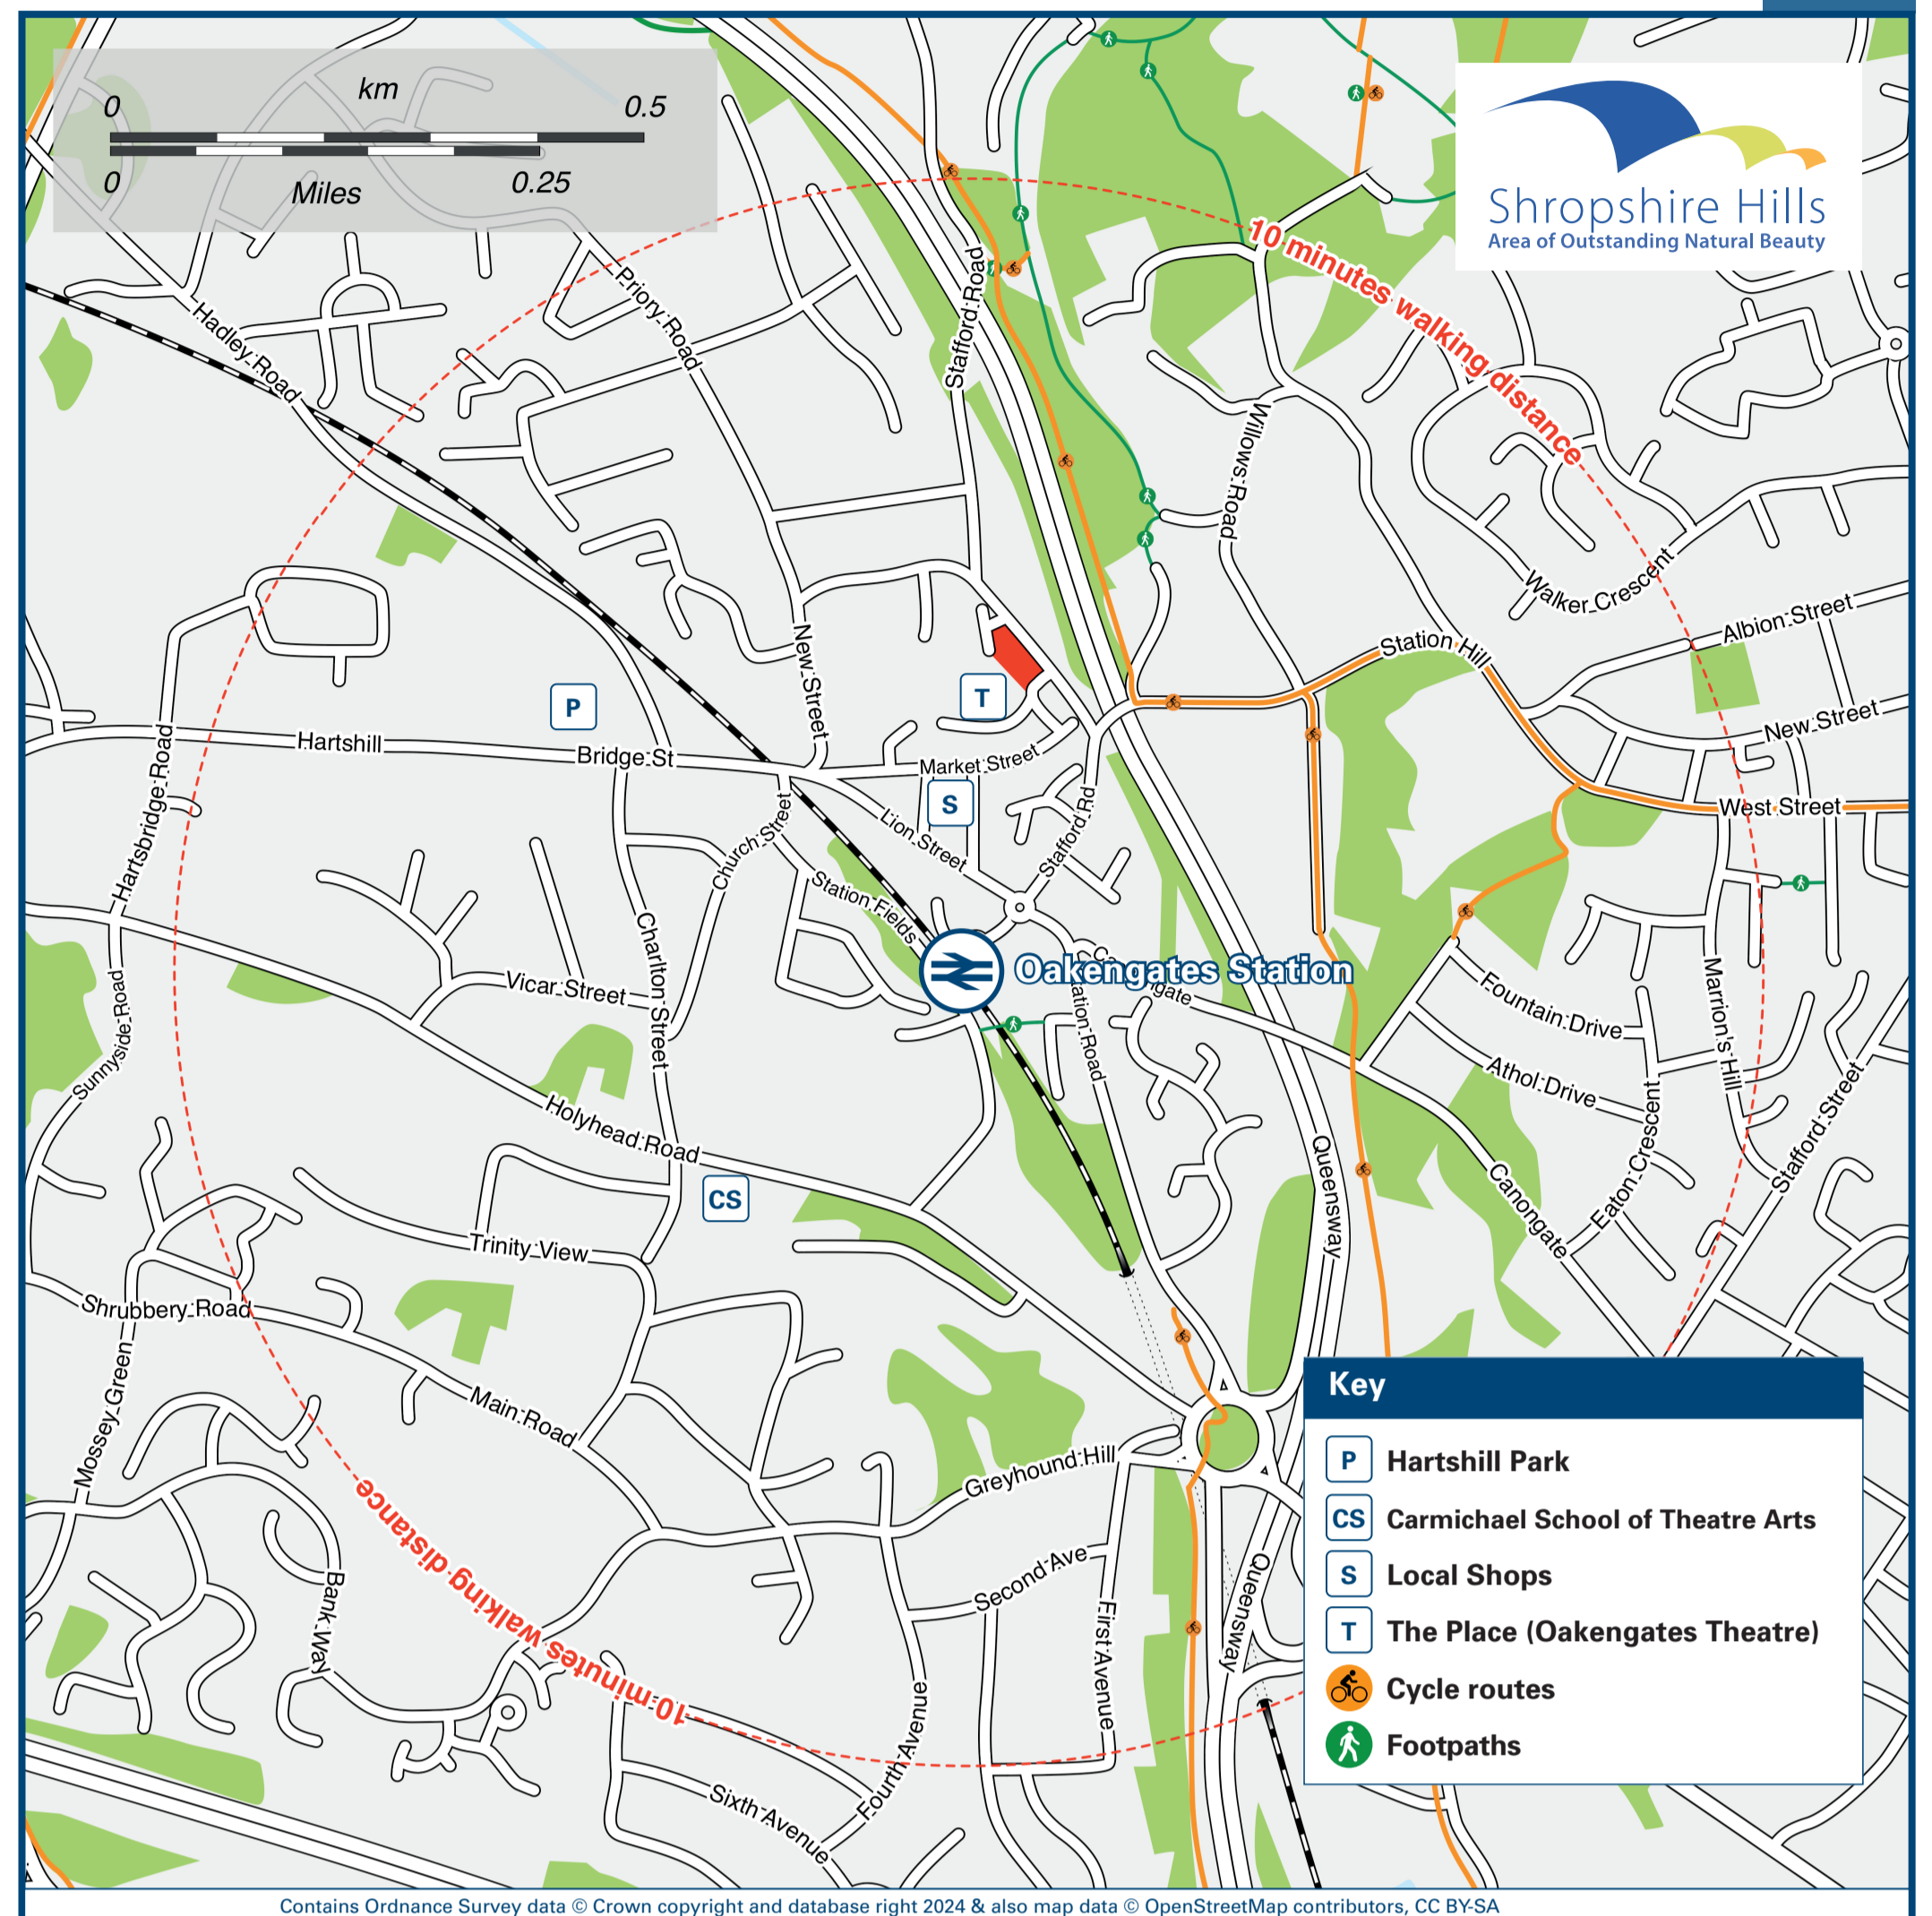

Local area map

Main destinations by bus

(Data correct at July 2024)

DESTINATION	BUS ROUTES	BUS STOP
Admaston	99A	A*, D
Arleston (Windsor Road)	99A	A*, D
Bucks Head Football Ground (Telford United FC)	4, 7	A*, D, F, A*
Church Aston	5, 5A, 5E	A*, D
Donnington	5, 5A, 5E, 6, 7	A*, D, A*
Gnosall/Gnosall Heath	5, 5A, 5E	A*, D
Hadley	7, 99A	A*, A*, D
Ketley	4	A*, D, F
Ketley Bank Estate	99C	B*, F
Leegomery	4, 99A	A*, D, F, A*, D
Lilleshall (for Lilleshall Abbey)	5, 5A, 5E	A*, D

DESTINATION	BUS ROUTES	BUS STOP
Madeley	4	B*, C, E
Muxton (Saltwells Drive)	5A	A*, D
Muxton (Wellington Road)	5A, 5E	A*, D
Newport	5, 5A, 5E	A*, D
Overdale	99C	B*, F
Princess Royal Hospital	4, 99A	A*, D, F, A*, D
Randlay	4	B*, C, E
Shawbirch	99A	A*, D
Stafford	5, 5A, 5E	A*, D
Stirchley	4	B*, C, E
Telford (Town Centre)	4, 5, 5A, 5E, 6, 7, 99C	B*, C, E, B*, C, B*, F

DESTINATION	BUS ROUTES	BUS STOP
Trench	7	A*
Wellington	7, 99A	A*, A*, D
Wombridge	99A	A*, D
Woodside	4	B*, C, E
Wrockwardine Wood	5, 5A, 5E, 6	A*, D

Notes

For bus times and days of operation contact Traveline on 0871 200 22 33. Direct trains operate to this destination from this station. * Please note: Bus Stops A and B are located at Oakengates Bus Station, where bus shelters and timetable information can be found, it's a 5 minutes walk from this train station. AONB Shropshire Hills (AONB) www.shropshirehillsaonb.co.uk

Taxis

Oakengates Station has no taxi rank or cab office. Advance booking is essential, please consider using the following local operators: (Inclusion of this number doesn't represent any endorsement of the taxi firm)

Diamond Cars
01952 222 222

A1 Taxis
01952 414 141

Central Taxis
01952 404 040

Further information about all onward travel

Local Cycle Info telford.gov.uk For more information about cycle routes.	National Cycle Info sustrans.org.uk Sustrans is the UK's leading sustainable transport charity.	Bus Times See timetable displays at bus stops. www.traveline.info 0871 200 22 33 call cost 12p per minute plus your phone company's access charge	NextBuses Find the bus times for your stop. Search for a bus stop by entering a postcode, street & town or a stop name & town.	PlusBus plusbus.info A discount priced 'bus pass' that you buy with your train ticket. It gives you unlimited bus travel around your chosen town, on participating buses.

National Rail Enquiries

Online nationalrail.co.uk	NRE App Free National Rail Enquiries app for iOS and Android	Social Media facebook.com/nationalrailenq @nationalrailenq	Alert Me You can sign up to Alert Me messages on the National Rail Enquiries website where you can receive train and platform notifications directly to your smart phone. nationalrail.co.uk/alertme	Contact Centre 03457 48 49 50 Calls cost no more than calls to geographic numbers (01 or 02) and may be recorded.	PlusBike nationalrail.co.uk/plusbike For more information.