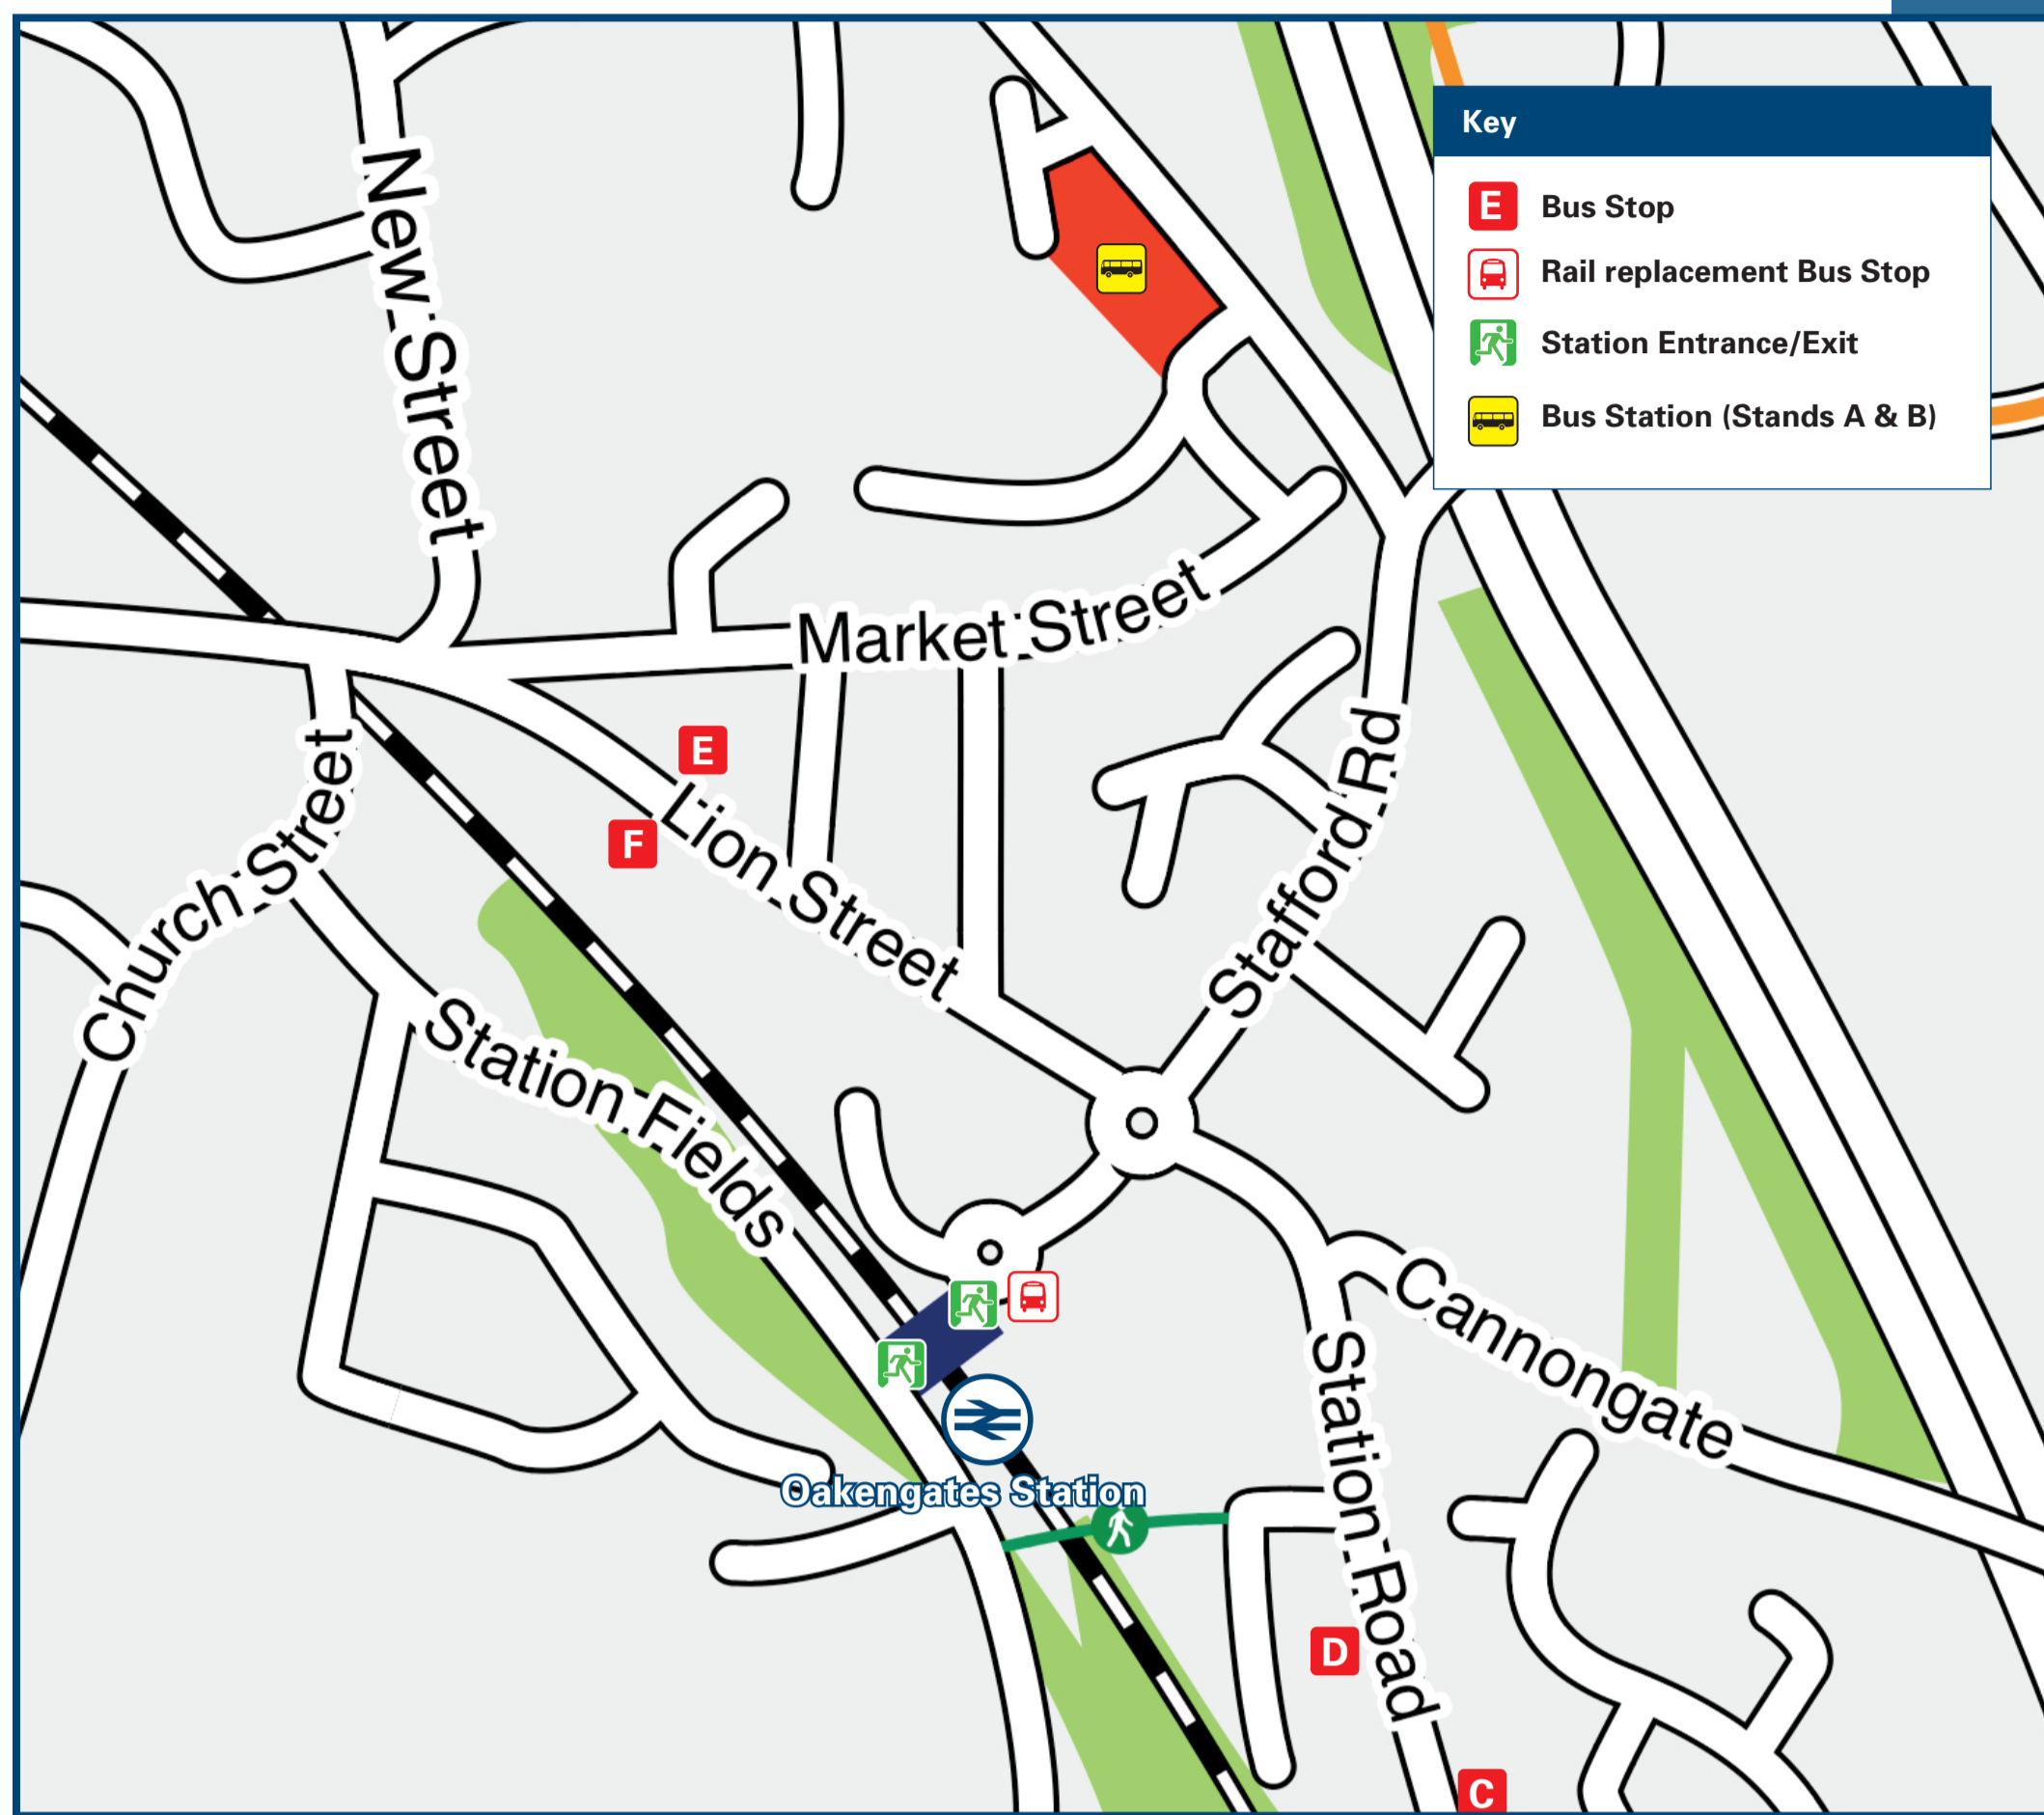

Oakengates Station

Onward Travel Information

Buses

In the event of engineering work, the bus or coach will collect from the front of the station near to the entrance to platform 1