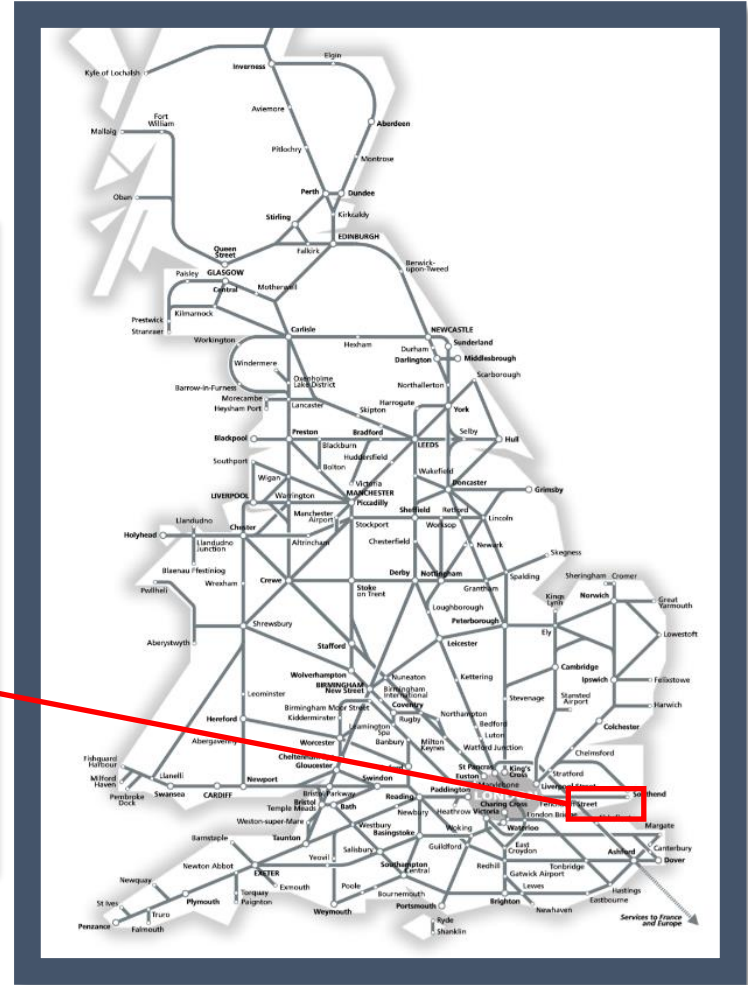

Amended c2c services

TOC affected: c2c

Key:

	Engineering Works
	Bus Replacement Services