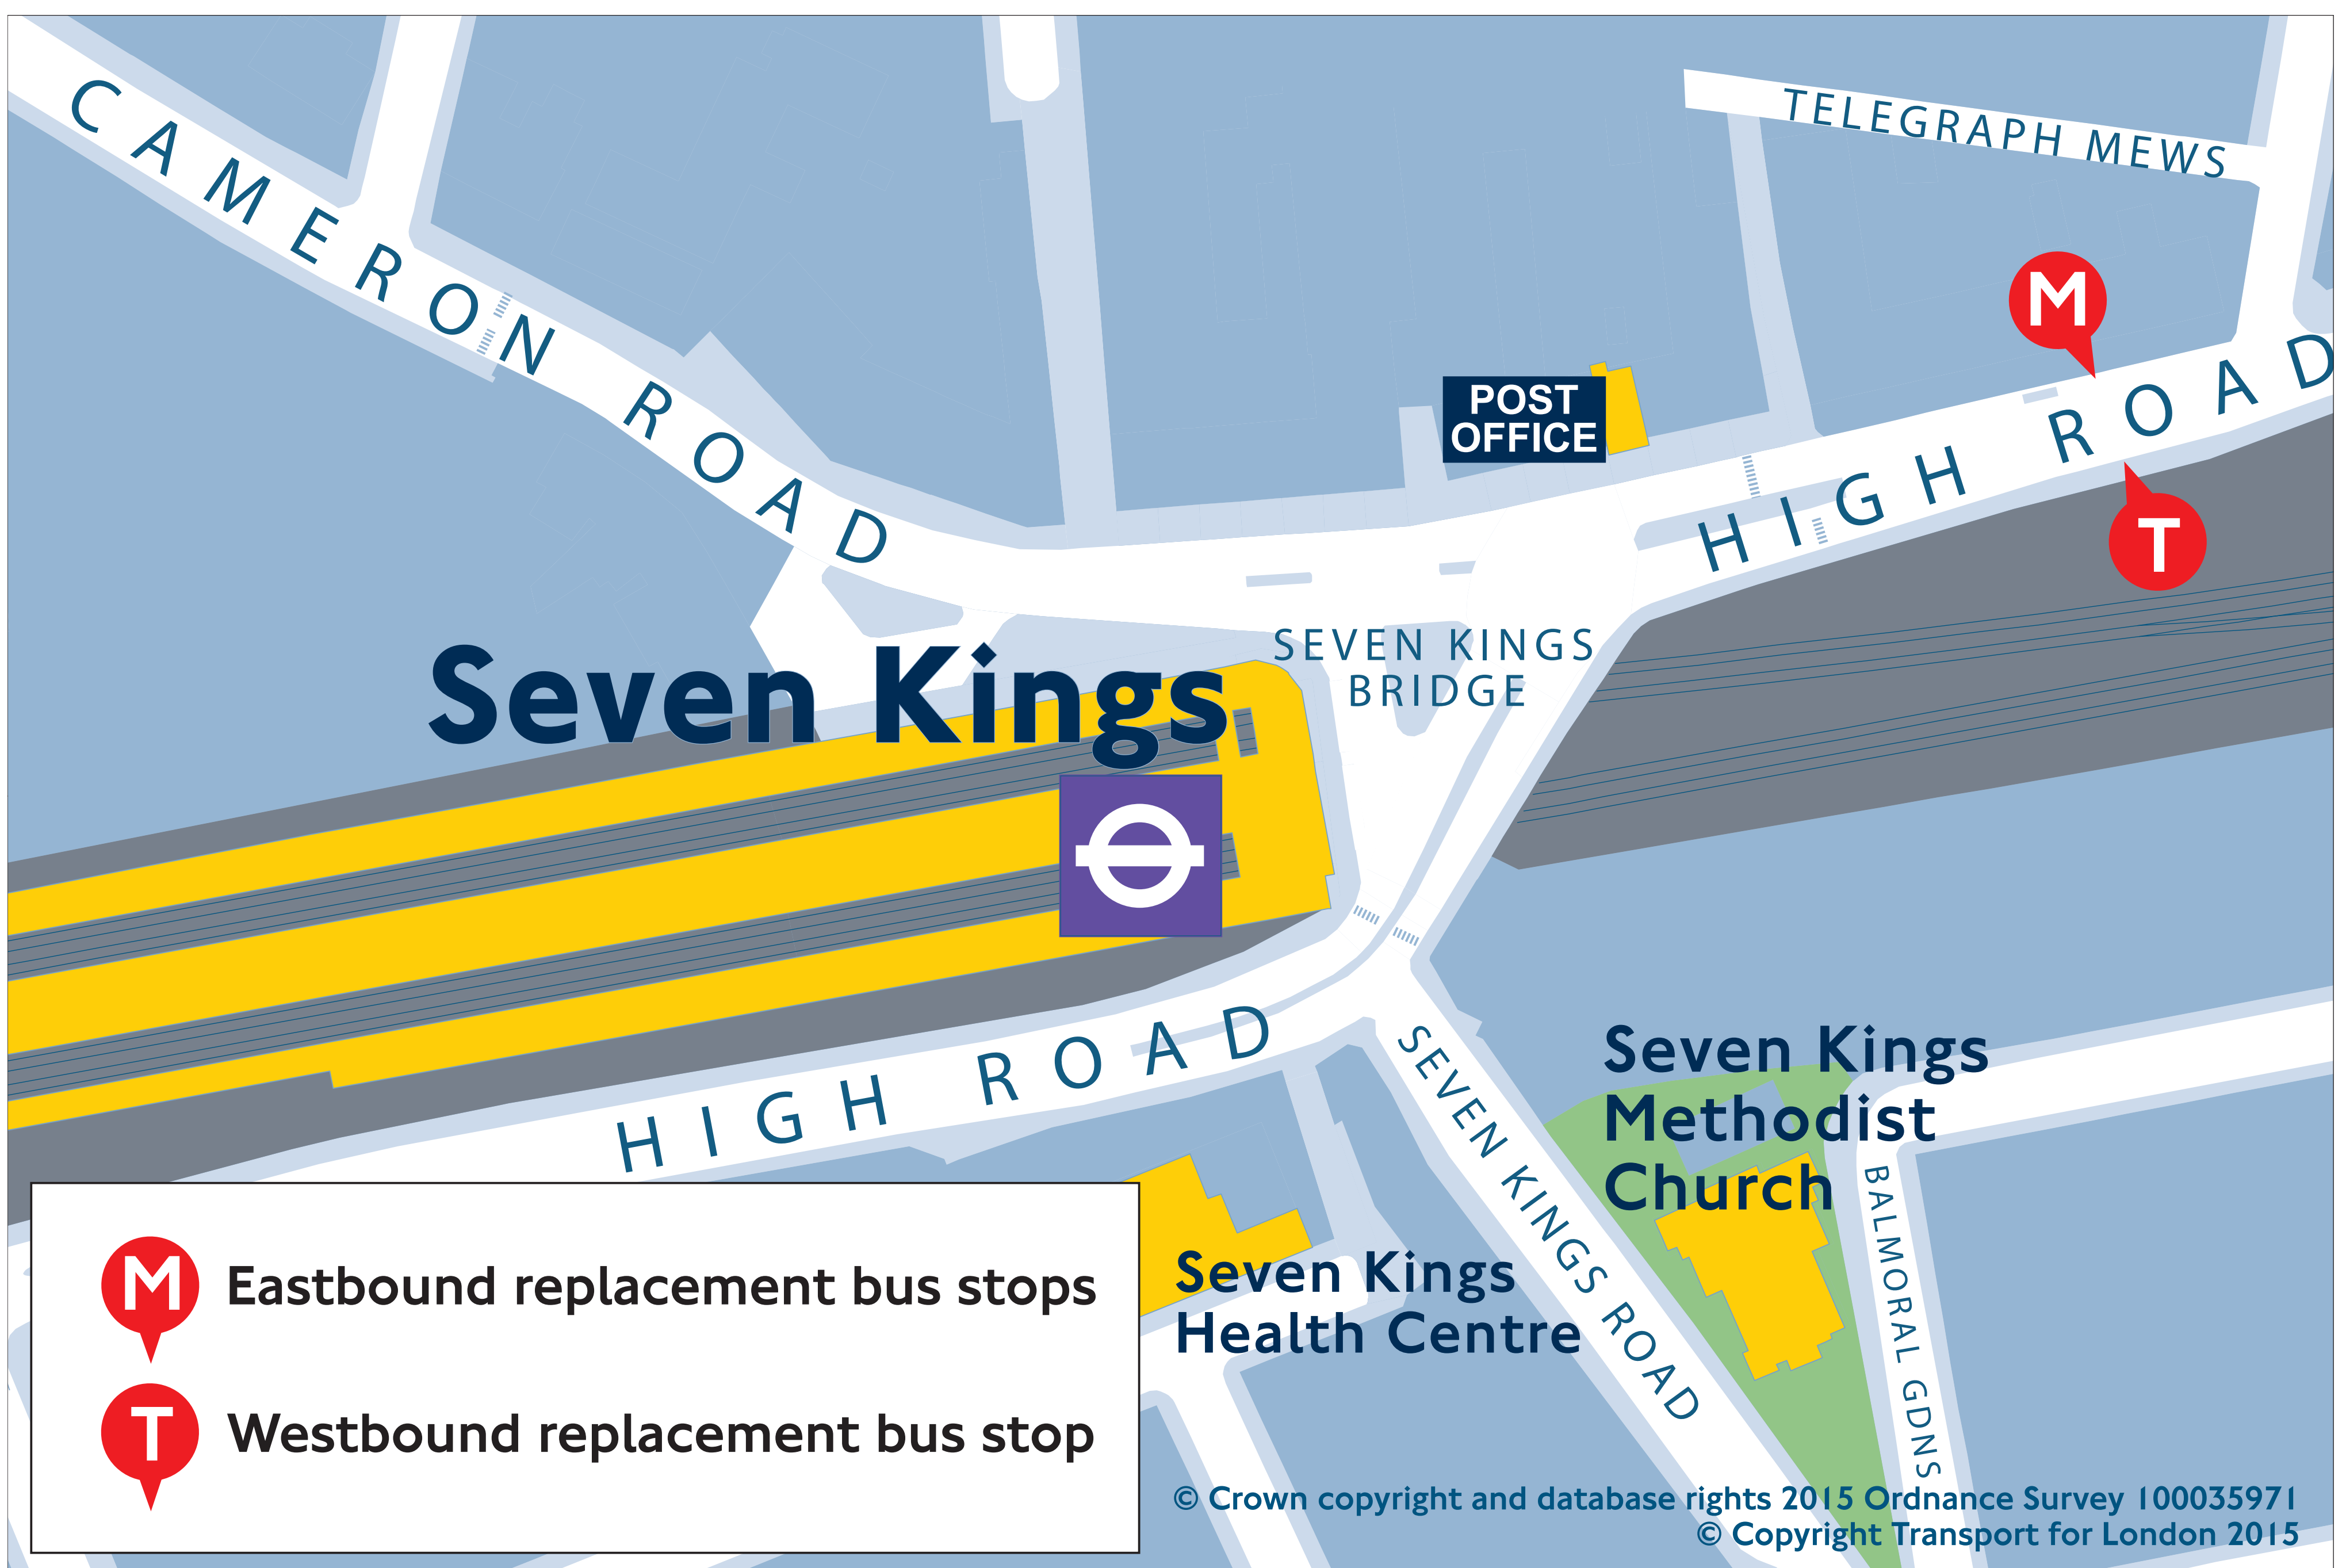

Replacement bus service

For eastbound buses
all stations towards
Romford

For westbound buses towards
Stratford
not calling at Maryland

For buses to Newbury Park and Shenfield change at Chadwell Heath or Romford.

POSTER E - Post at Seven Kings on 04/05, 11/12, 18/19, 25/26 February, 04/05 & 11/12 March 2023 CRL/064 & CRL/065 QTY 18

*Network charges may apply. See tfl.gov.uk/terms for details.