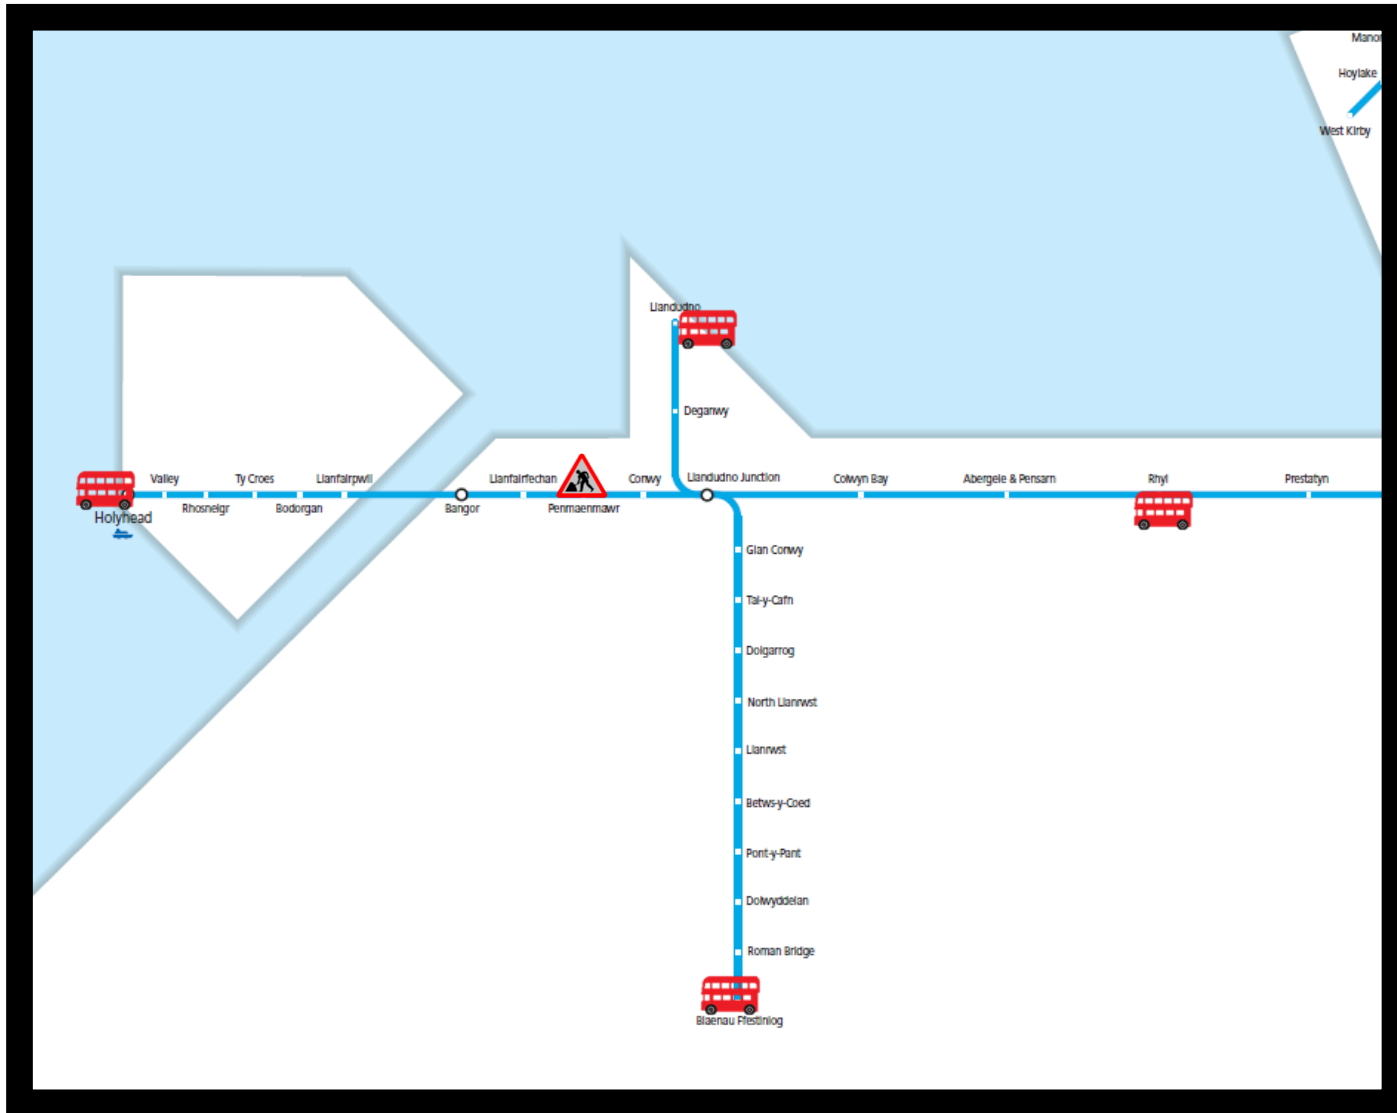

Buses replace trains between Rhyl and Holyhead

TOCs affected: Avanti West Coast, Transport for Wales

Key:

	Engineering Works
	Bus Replacement Services