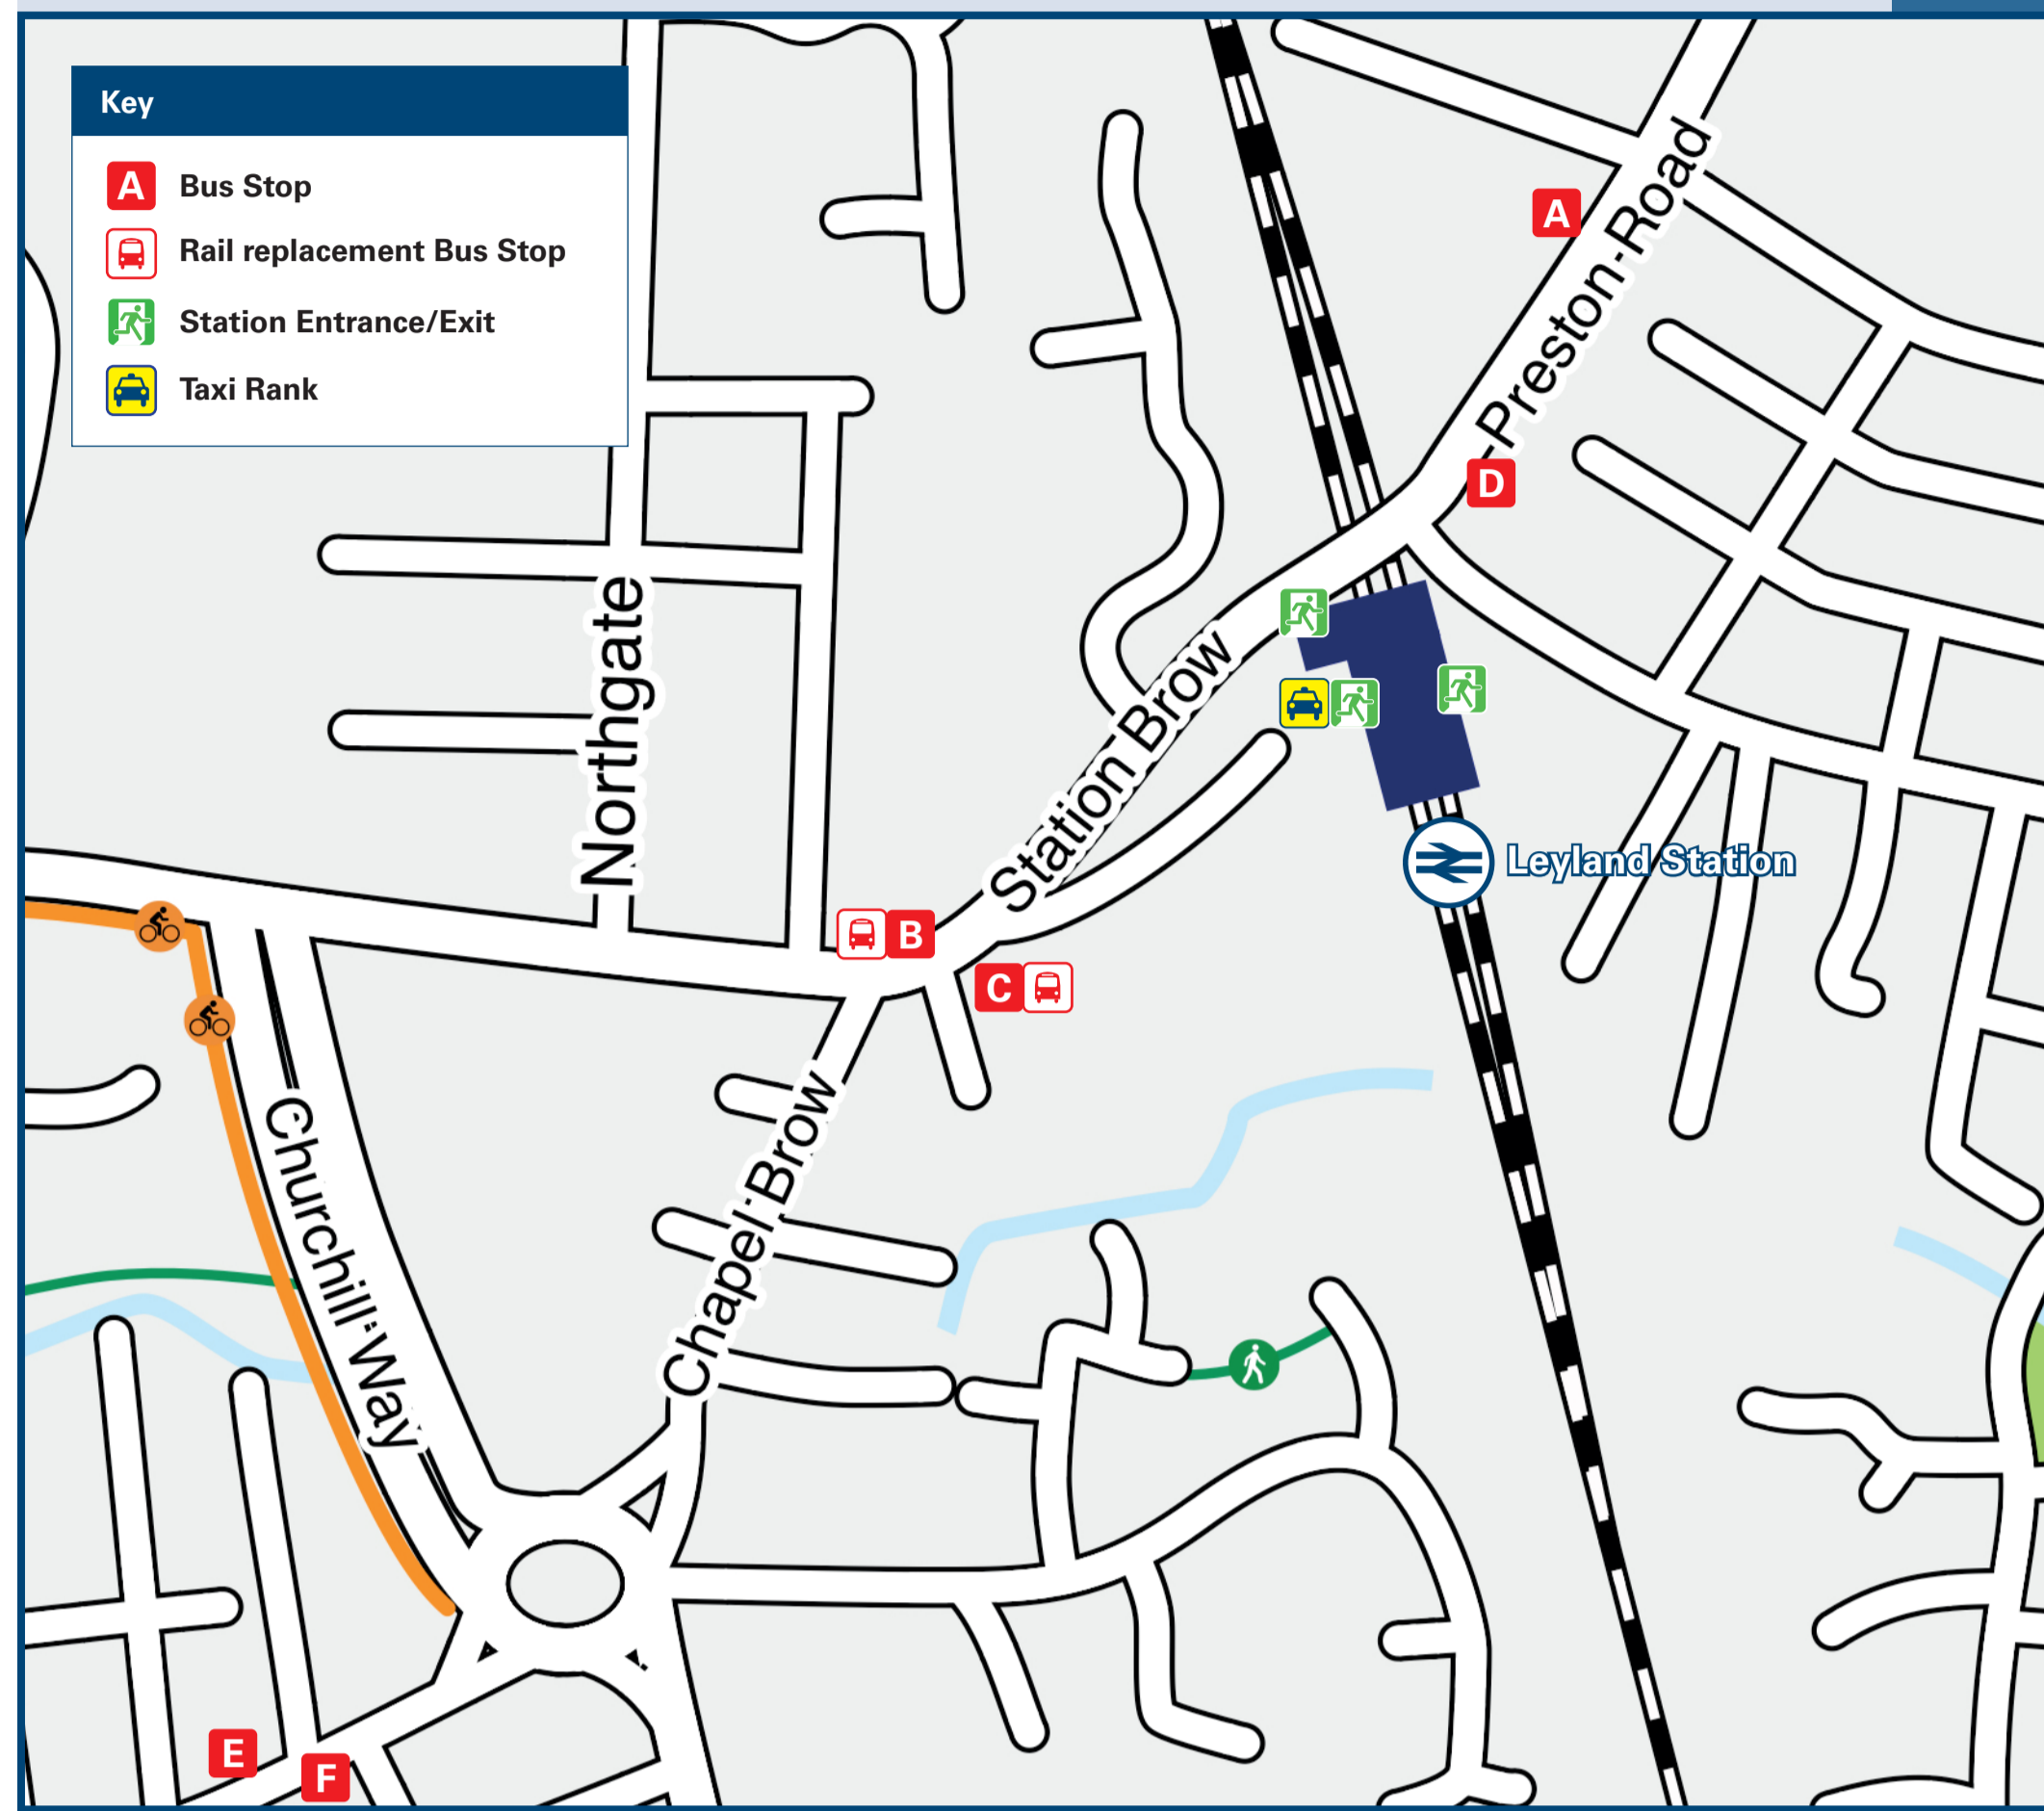

Leyland Station

Onward Travel Information

Buses and Taxis

Rail replacement Buses towards Preston will stop at the bus stop on Station Brow outside NSI House. Buses towards Bolton/Wigan North Western will stop at the bus stop on Station Brow outside the old police station.

Local area map

Main destinations by bus

(Data correct at February 2026)

DESTINATION	BUS ROUTES	BUS STOP
Bamber Bridge	113	E
Broadfield	113	E
Broadgate	114	F
Buckshaw Village	109, 115	F, E
Chorley Hospital	114, 115, 119	E
Chorley Town Centre	109, 114, 115, 119	F, E
Clayton Brook	114	E
Clayton Green	114	E
Clayton-le-Woods	109, 114	E
Croston	115	F
Cuerden (Wigan Road)	109	E
Earnshaw Bridge	113	E
Euxton	109	F
Farington	111, 109, 113	A, B, E

DESTINATION	BUS ROUTES	BUS STOP
Farington Moss	114, 113	F, E
Frenchwood	109, 113	E
Leyland Cross	111, 109, 111	C, D, F, F
Leyland (Towngate)	111	C, D, F
Lostock Hall	111, 109, 113	A, B, E
Moss Side	111, 115	C, D, F, F
Penwortham	111, 114	A, B, F
Preston	109, 113, 114	E, F
Seven Stars	111, 113, 115	C, D, F, F

🚆 Direct trains operate to this destination from this station.

🚆 Direct trains operate to Buckshaw Parkway, from where it's a 10 - 15 minutes walk to Buckshaw Village.

🚶 It's a 15 minutes walk from Leyland station to Farington and Leyland (Towngate), please see maps for walking routes.