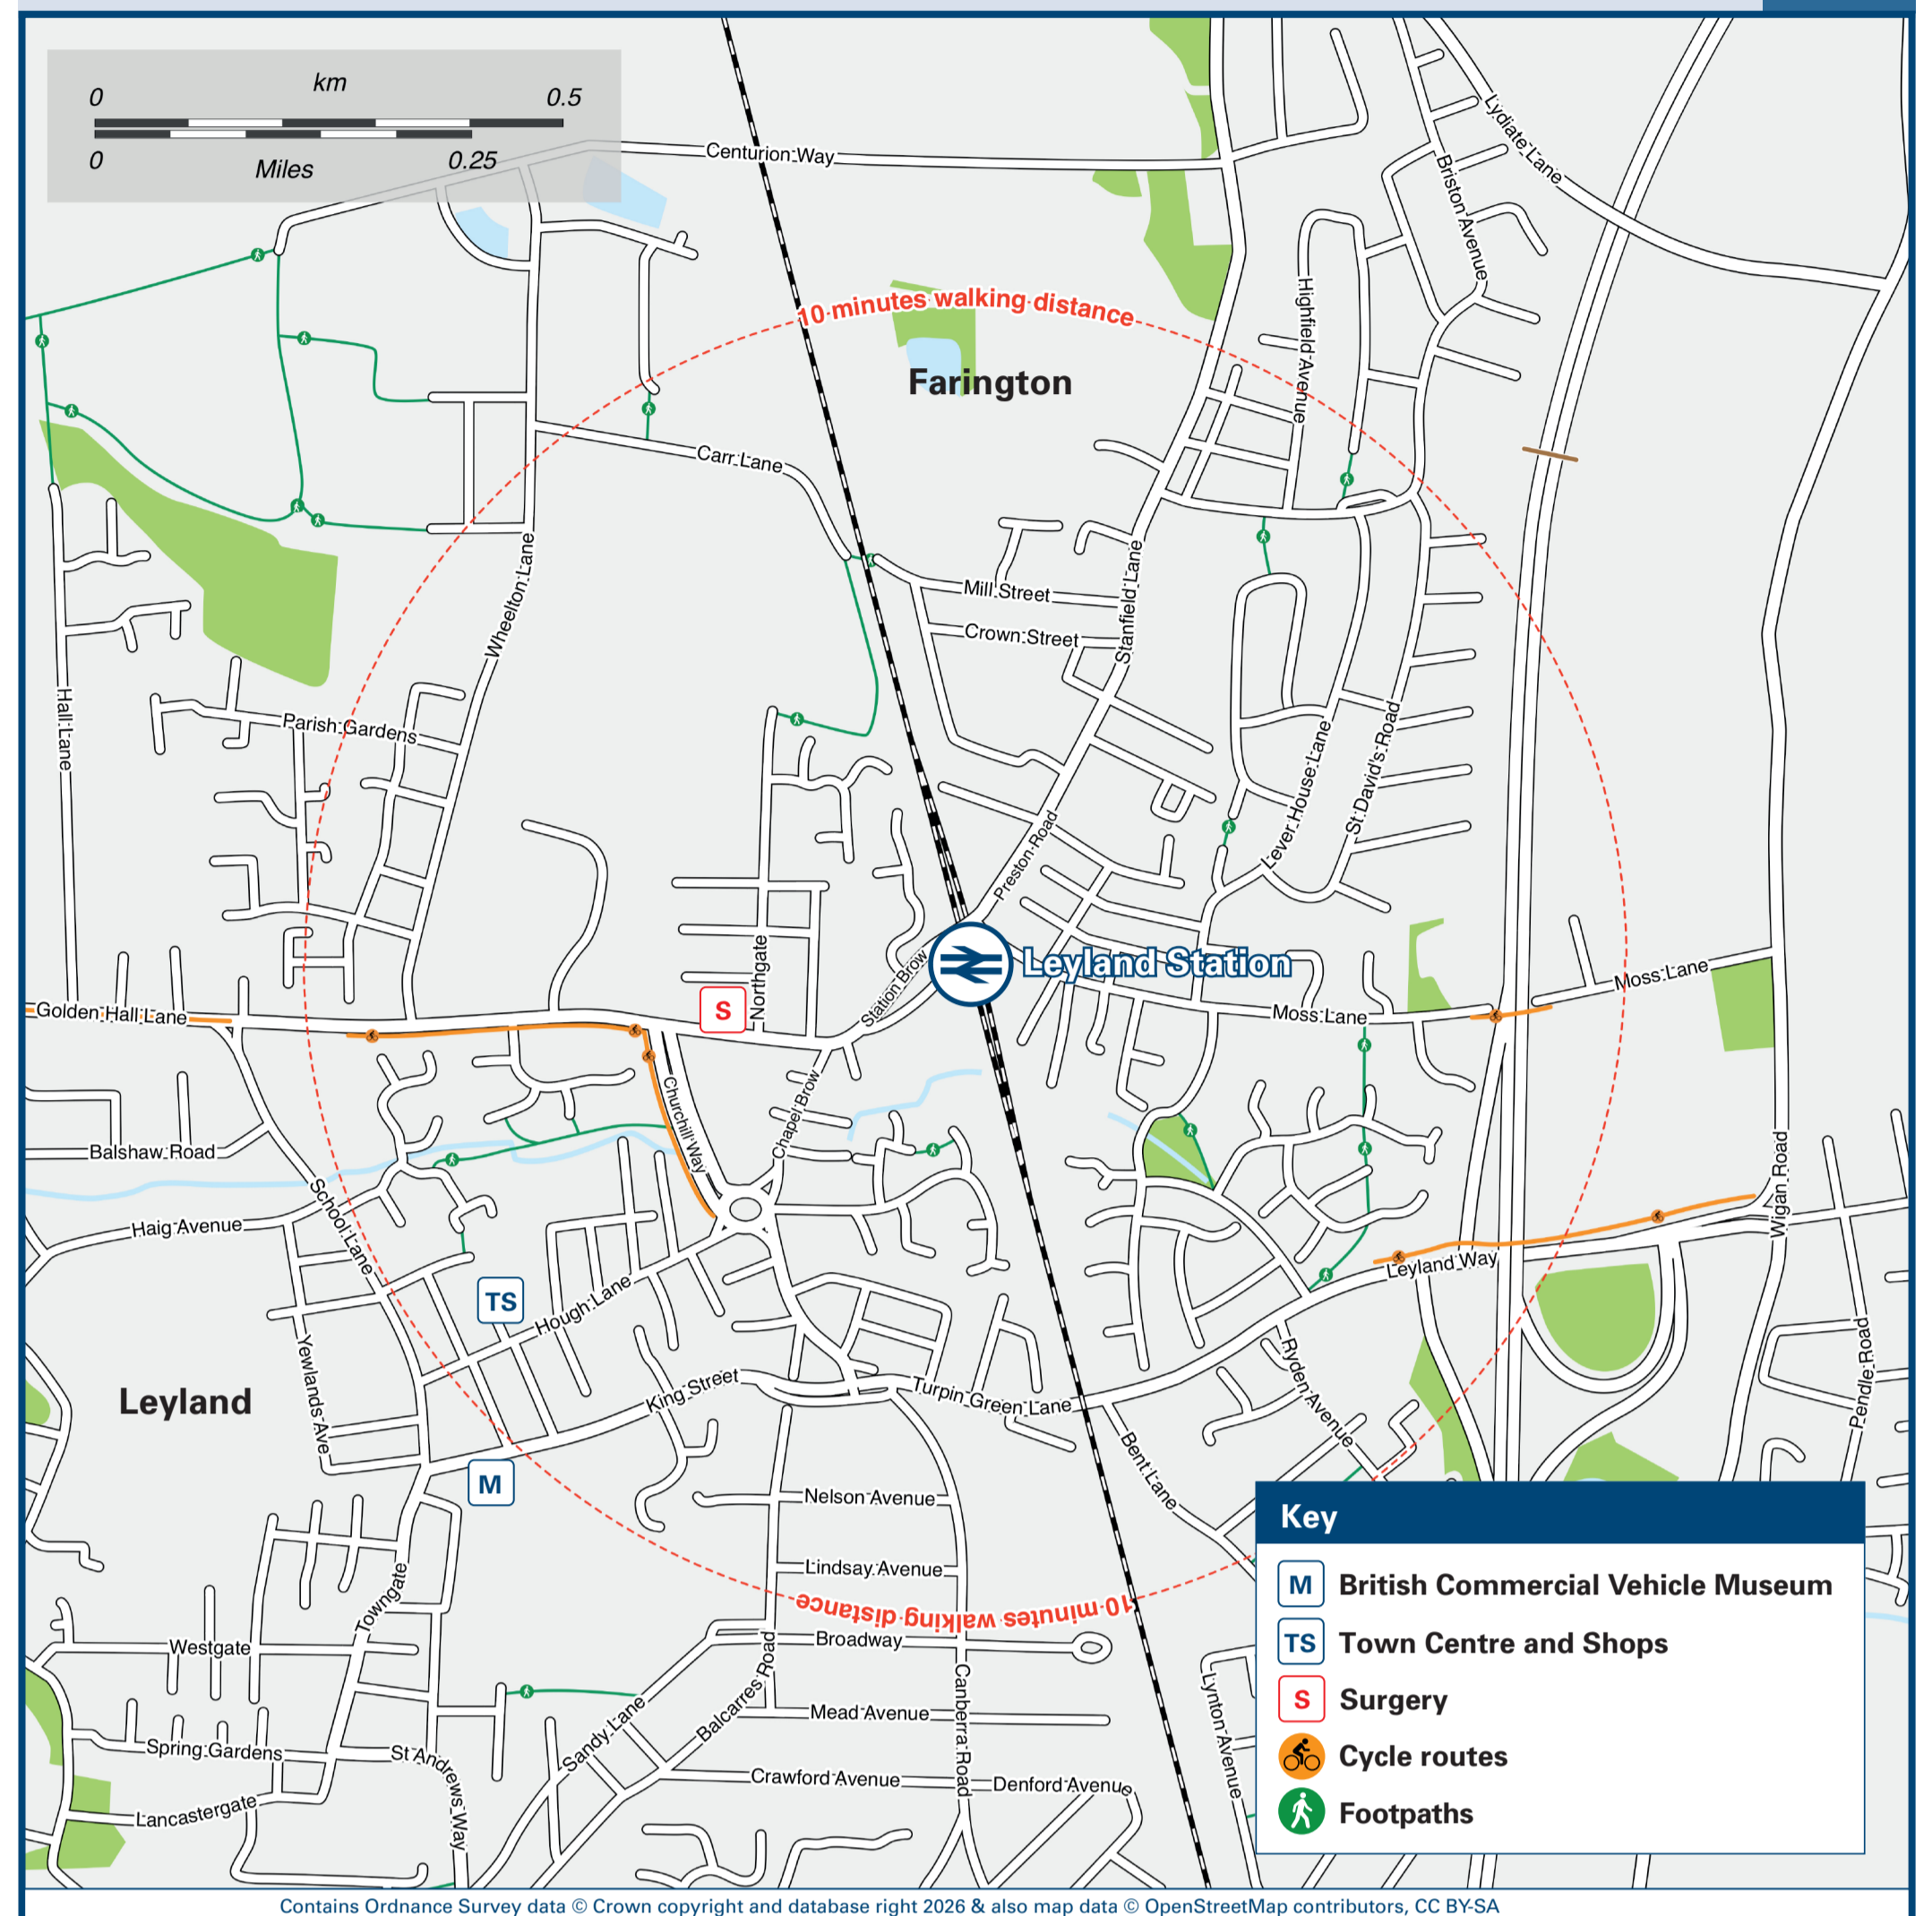

Leyland Station

Onward Travel Information

Buses and Taxis

Rail replacement Buses towards Preston will stop at the bus stop on Station Brow outside NSI House. Buses towards Bolton/Wigan North Western will stop at the bus stop on Station Brow outside the old police station.

Local area map

Main destinations by bus

(Data correct at February 2026)

DESTINATION	BUS ROUTES	BUS STOP
Bamber Bridge	113	E
Broadfield	113	E
Broadgate	114	F
Buckshaw Village	109, 115	F, E
Chorley Hospital	114, 115, 119	E
Chorley Town Centre	109, 114, 115, 119	F, E
Clayton Brook	114	E
Clayton Green	114	E
Clayton-le-Woods	109, 114	E
Croston	115	F
Cuerden (Wigan Road)	109	E
Earnshaw Bridge	113	E
Euxton	109	F
Farington	111, 109, 113	A, B, E

DESTINATION	BUS ROUTES	BUS STOP
Farington Moss	114, 113	F, E
Frenchwood	109, 113	E
Leyland Cross	111, 109, 111	C, D, F, F
Leyland (Towngate)	111	C, D, F
Lostock Hall	111, 109, 113	A, B, E
Moss Side	111, 115	C, D, F, F
Penwortham	111, 114	A, B, F
Preston	109, 113, 114	E, F
Seven Stars	111, 113, 115	C, D, F, F

🚆 Direct trains operate to this destination from this station.

🚆 Direct trains operate to Buckshaw Parkway, from where it's a 10 - 15 minutes walk to Buckshaw Village.

🚶 It's a 15 minutes walk from Leyland station to Farington and Leyland (Towngate), please see maps for walking routes.