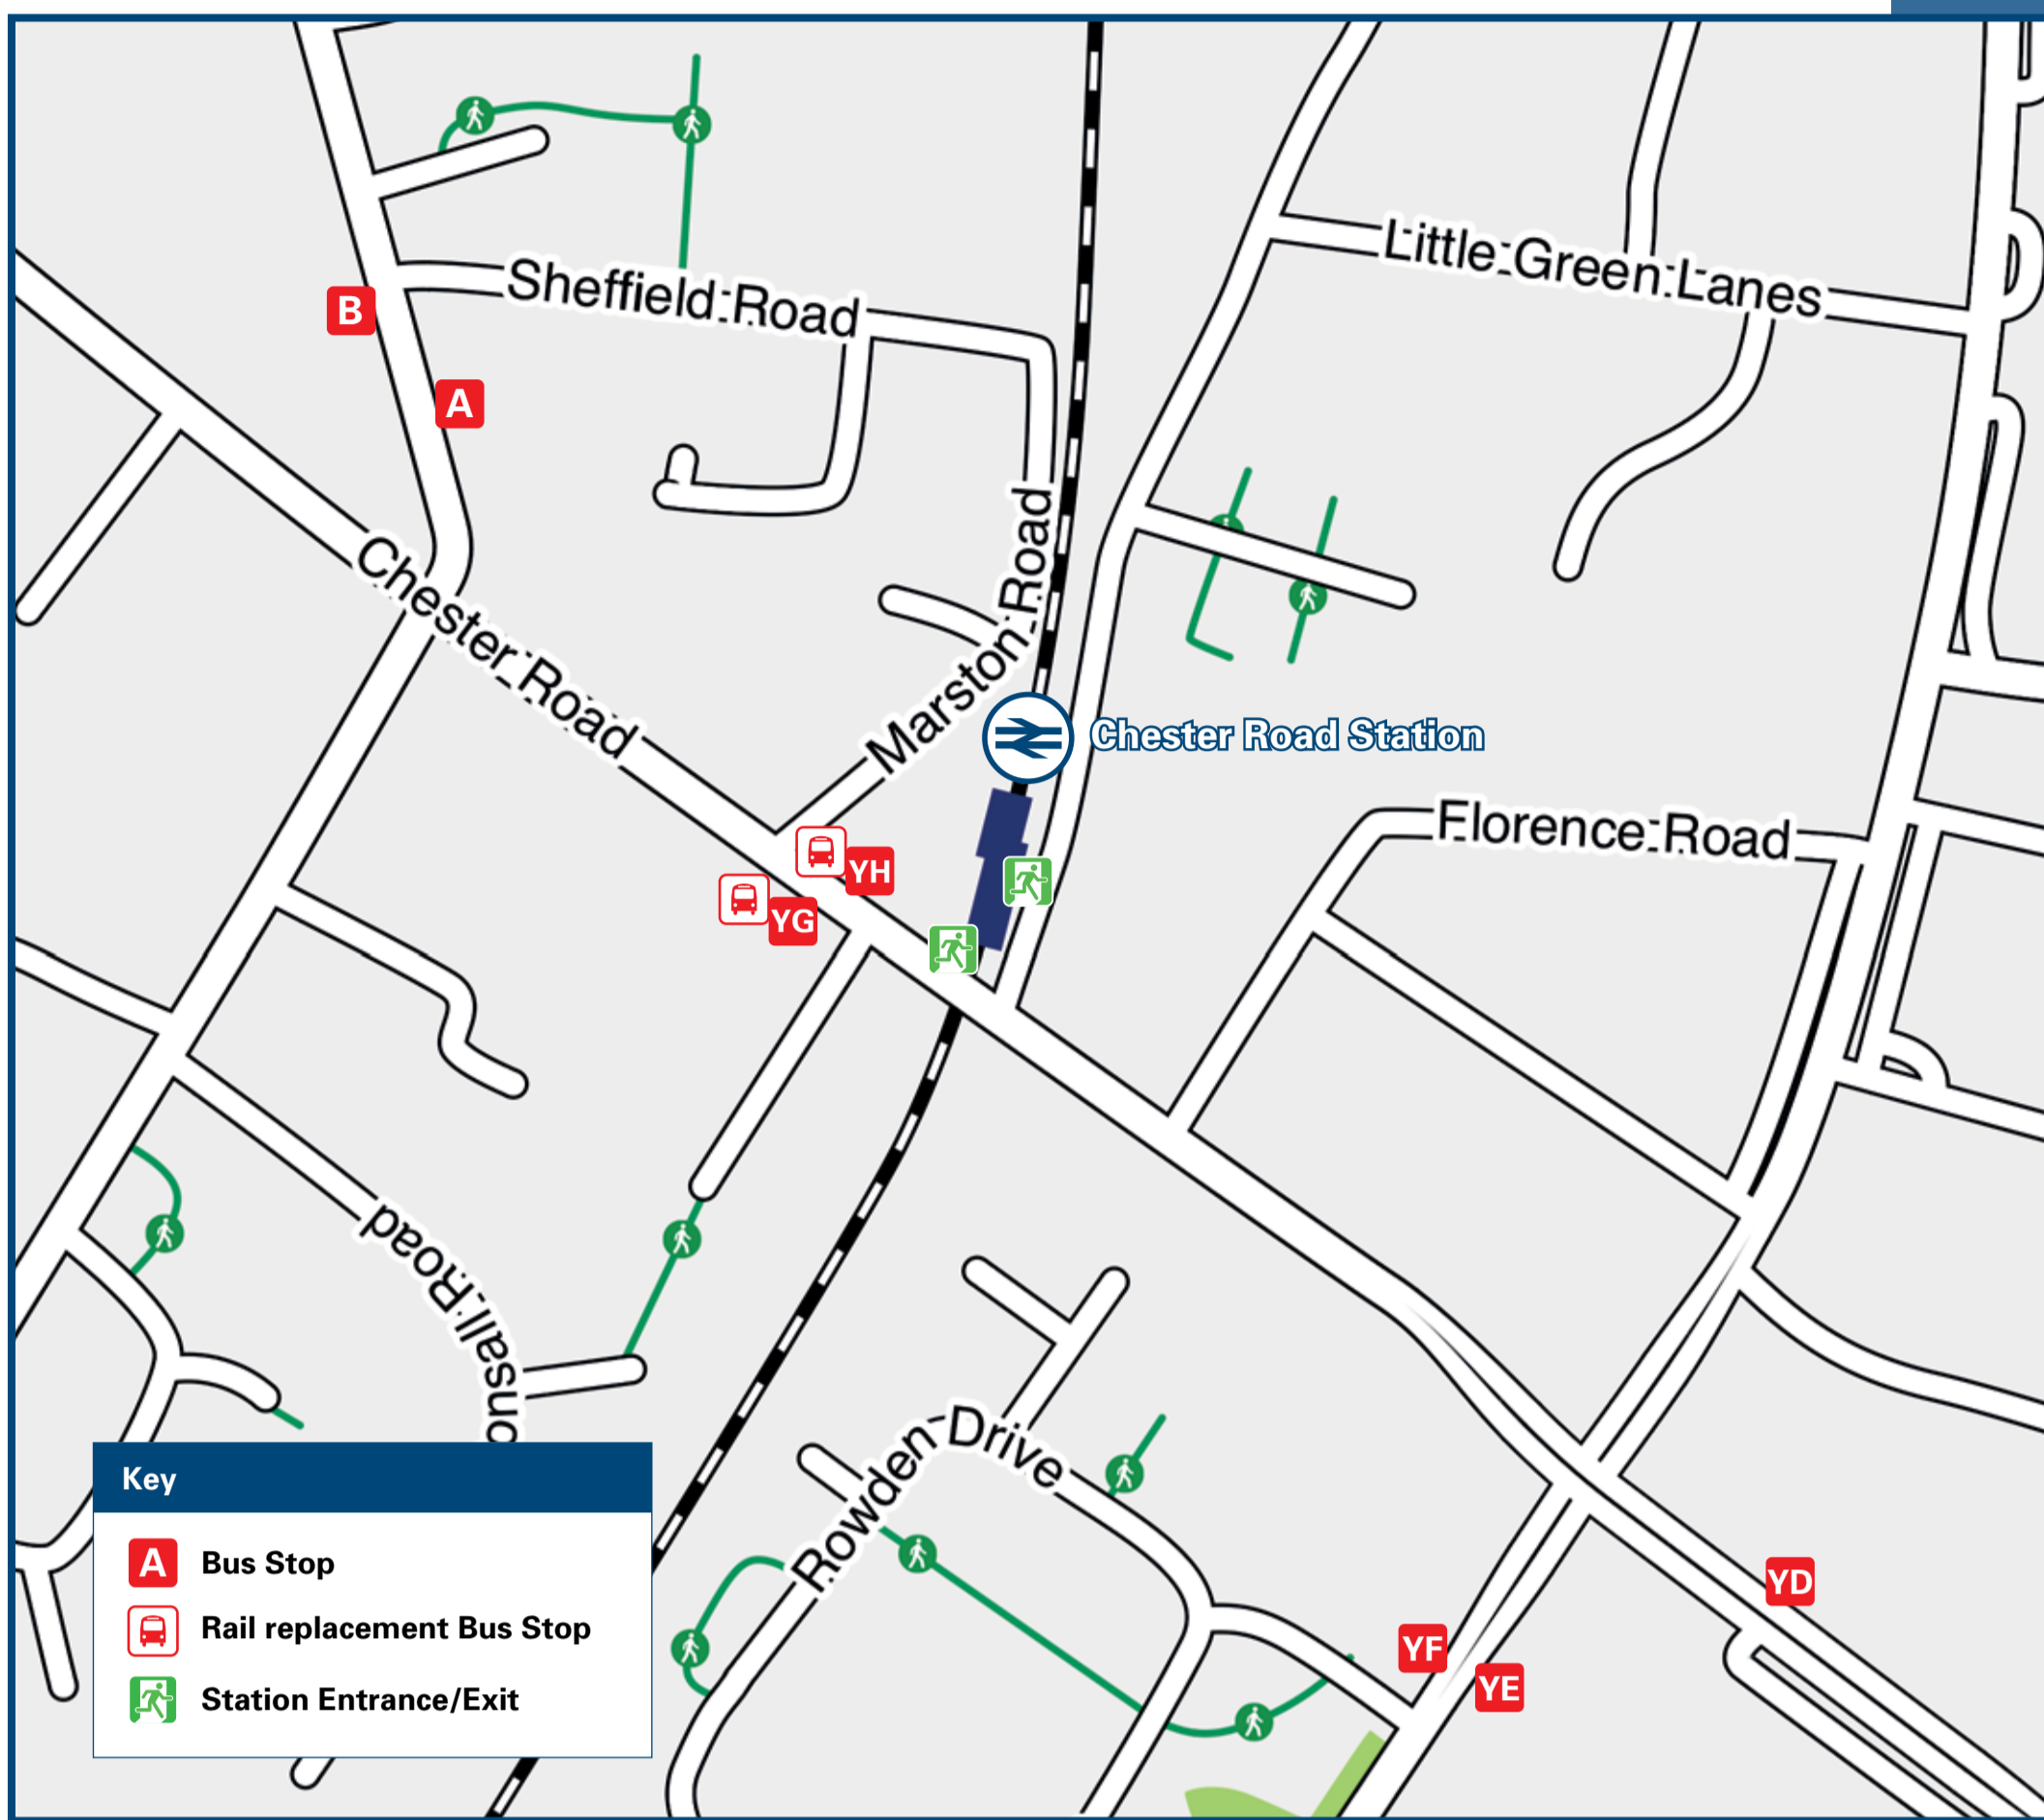

Chester Road Station

Onward Travel Information

Buses

Rail replacement buses/coaches depart from the public service bus stop on the Chester Road, near Green Lanes towards Lichfield.

Local area map

Main destinations by bus

(Data correct at July 2024)

DESTINATION	BUS ROUTES	BUS STOP
Alum Rock	28	Y D
Aston University	110, X3, X4, X5, X15#	Y E
Birmingham	66	A
Boldmere	66	B
Castle Vale	28	Y D
Erdington	28, 110, X3, X4, X5, X15#	Y E
Falcon Lodge	X4	Y F
Fazeley	110	Y F
Four Oaks	X3, X5	Y F
Good Hope Hospital	110, X4	Y F
Gravelly Hill	110, X3, X4, X5, X15#	Y E
	66	A

DESTINATION	BUS ROUTES	BUS STOP
Great Barr	28	Y E
Heartlands Hospital	28*	Y D
Hill Hook (Rail service to Butler's Lane)	X3	Y F
Hodgehill	28	Y D
Kingstanding (Dyas Road)	28	Y E
Mere Green	X3, X5	Y F
Mile Oak	110	Y F
Nechells (for Star City)	66	A
Old Oscott	28	Y E
Pype Hayes	28	Y D
Reddicap Heath	X4, X15#	Y F
Roughley	X5	Y F
Sutton Coldfield	110, X3, X4, X5, X15#	Y F
	66	B
Tamworth	110	Y F
Short Heath	28	Y E

DESTINATION	BUS ROUTES	BUS STOP
Ventura Park	110	Y F
Walmley	X15#	Y F
Ward End	28	Y D
Whitehouse Common	110, X4	Y F
Wylde Green	110, X3, X4, X5	Y F

Notes

Bus routes 28, 66, 110, X3, X4 and X5 run daily, Monday's to Sunday's.