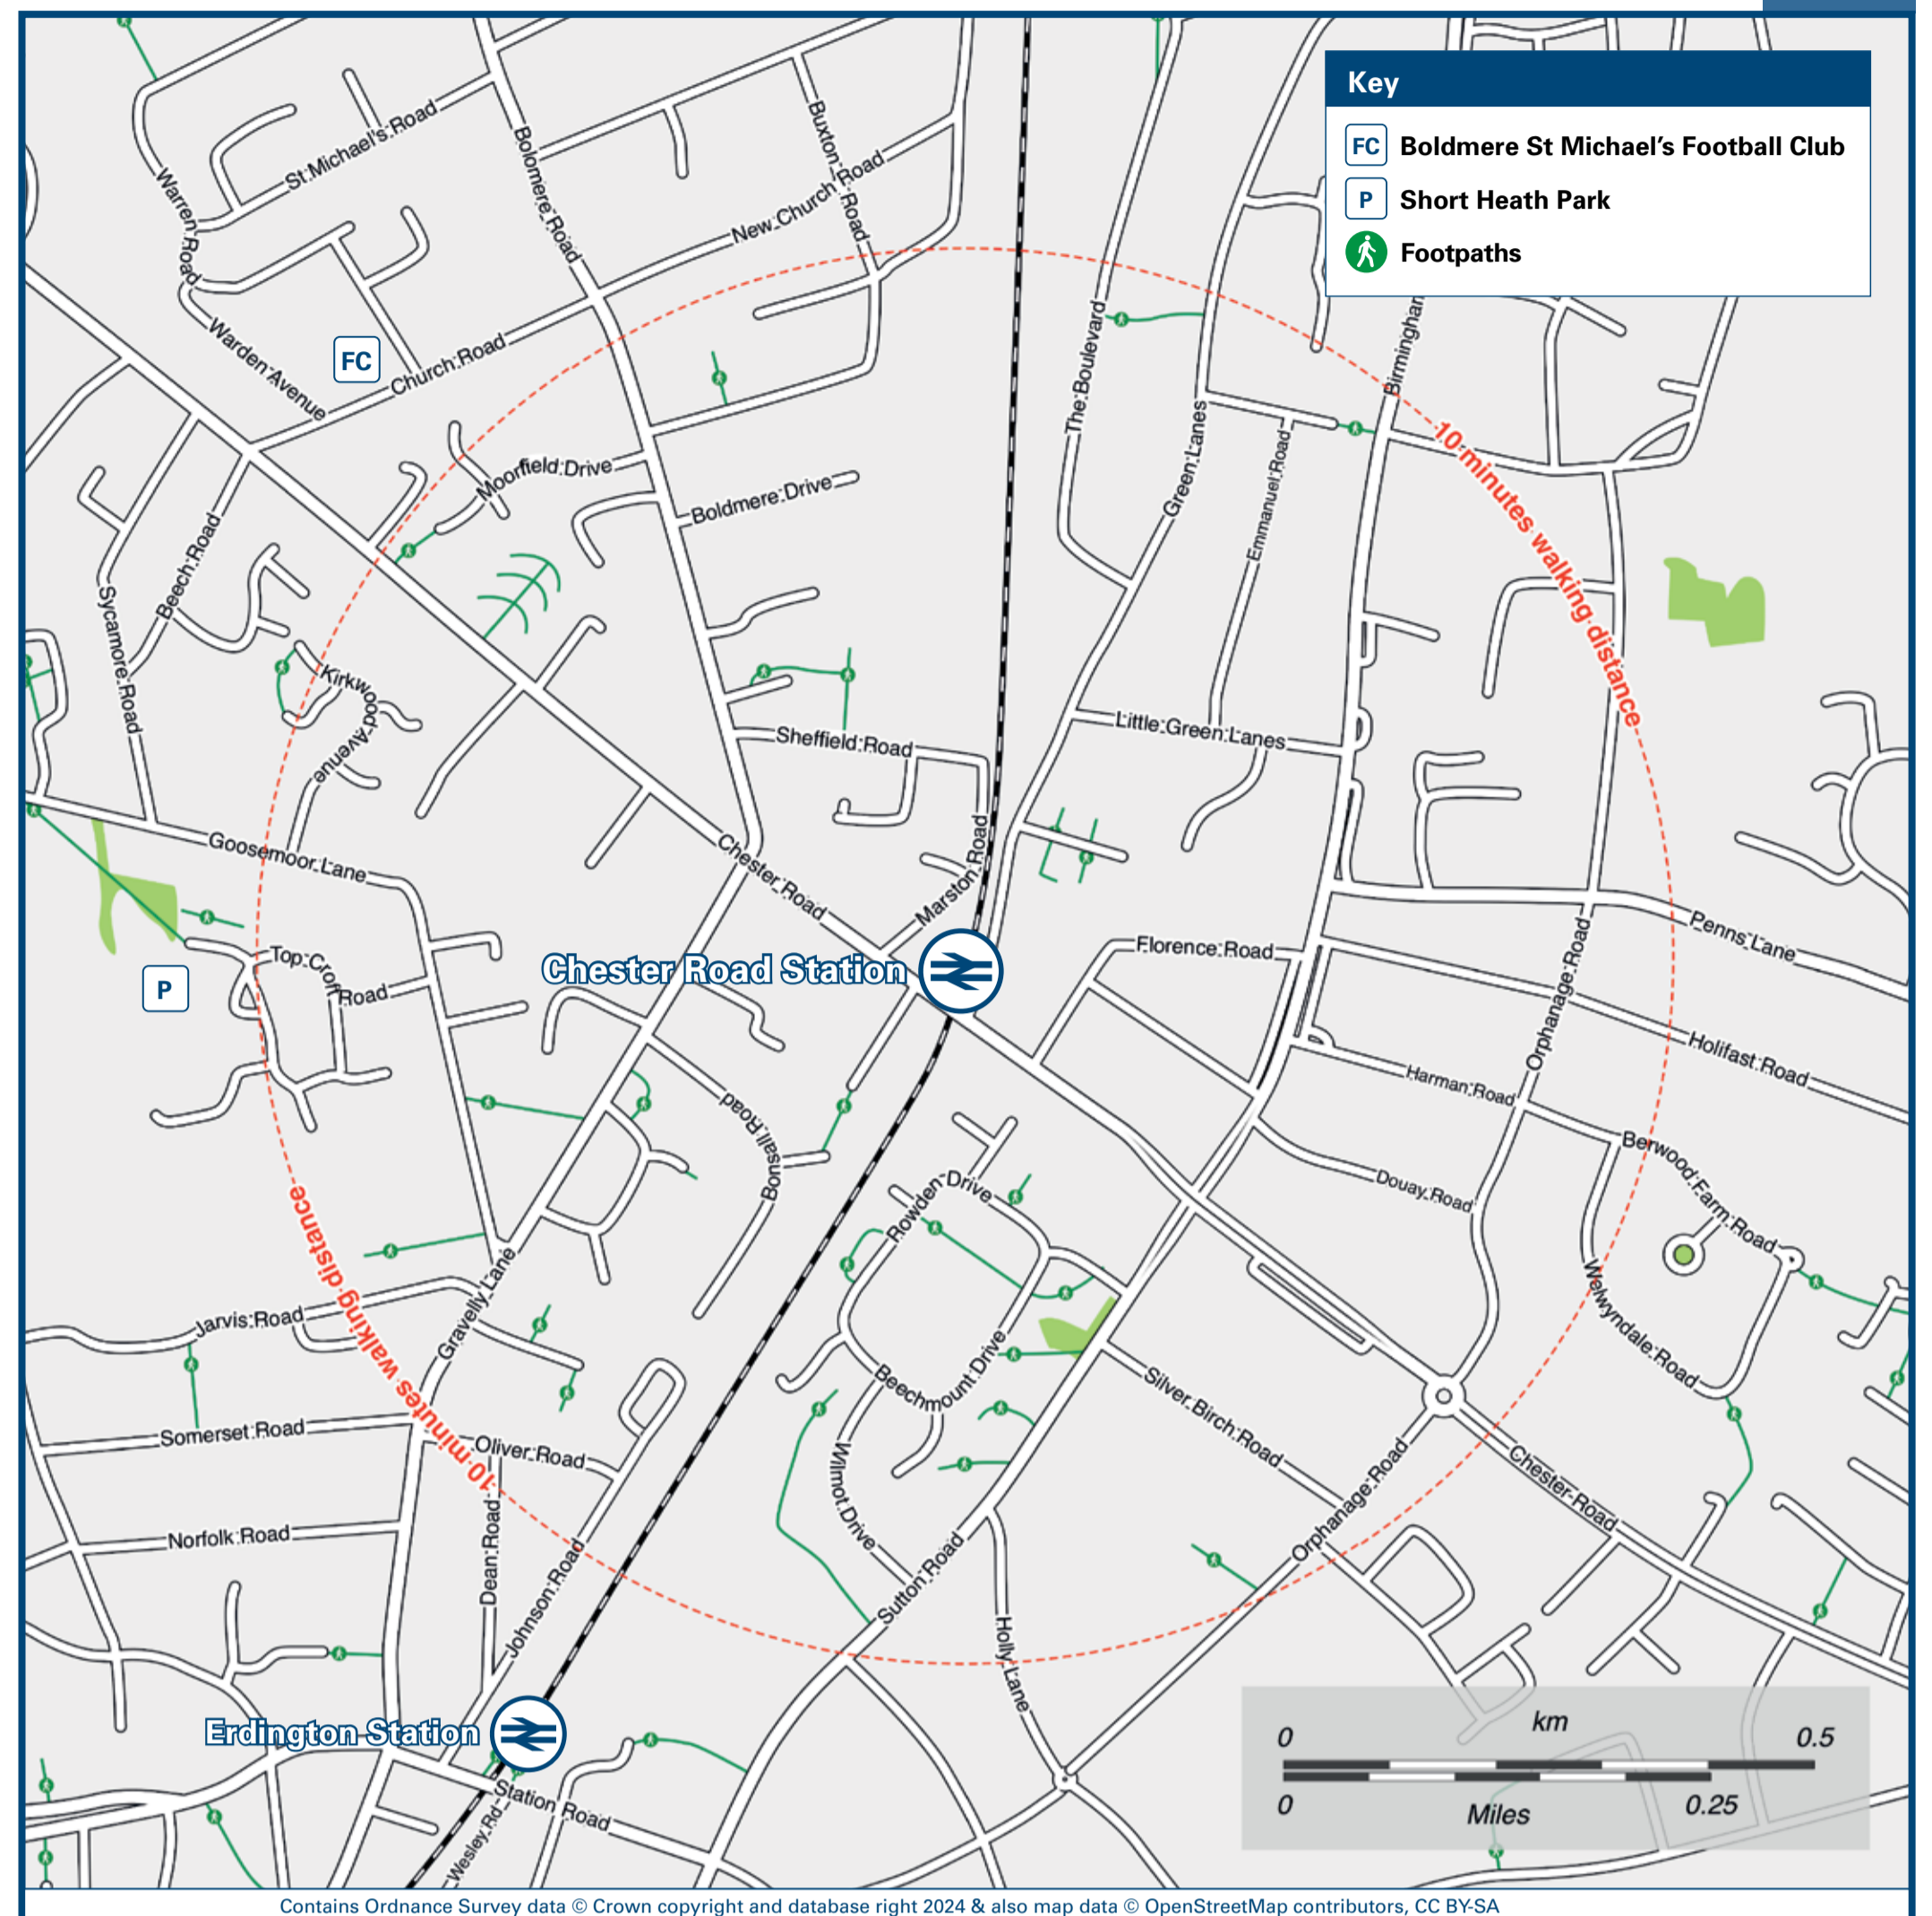

Chester Road Station

Onward Travel Information

Buses

Rail replacement buses/coaches depart from the public service bus stop on the Chester Road, near Green Lanes towards Lichfield.

Local area map

Main destinations by bus

(Data correct at July 2024)

DESTINATION	BUS ROUTES	BUS STOP
Alum Rock	28	Y D
Aston University	110, X3, X4, X5, X15#	Y E
Birmingham	66	A
Boldmere	66	B
Castle Vale	28	Y D
Erdington	28, 110, X3, X4, X5, X15#	Y E
Falcon Lodge	X4	Y F
Fazeley	110	Y F
Four Oaks	X3, X5	Y F
Good Hope Hospital	110, X4	Y F
Gravelly Hill	110, X3, X4, X5, X15#	Y E
	66	A

DESTINATION	BUS ROUTES	BUS STOP
Great Barr	28	Y E
Heartlands Hospital	28*	Y D
Hill Hook (Rail service to Butler's Lane)	X3	Y F
Hodgehill	28	Y D
Kingstanding (Dyas Road)	28	Y E
Mere Green	X3, X5	Y F
Mile Oak	110	Y F
Nechells (for Star City)	66	A
Old Oscott	28	Y E
Pype Hayes	28	Y D
Reddicap Heath	X4, X15#	Y F
Roughley	X5	Y F
Sutton Coldfield	110, X3, X4, X5, X15#	Y F
	66	B
Tamworth	110	Y F
Short Heath	28	Y E

DESTINATION	BUS ROUTES	BUS STOP
Ventura Park	110	Y F
Walmley	X15#	Y F
Ward End	28	Y D
Whitehouse Common	110, X4	Y F
Wylde Green	110, X3, X4, X5	Y F

Notes

Bus routes 28, 66, 110, X3, X4 and X5 run daily, Monday's to Sunday's.