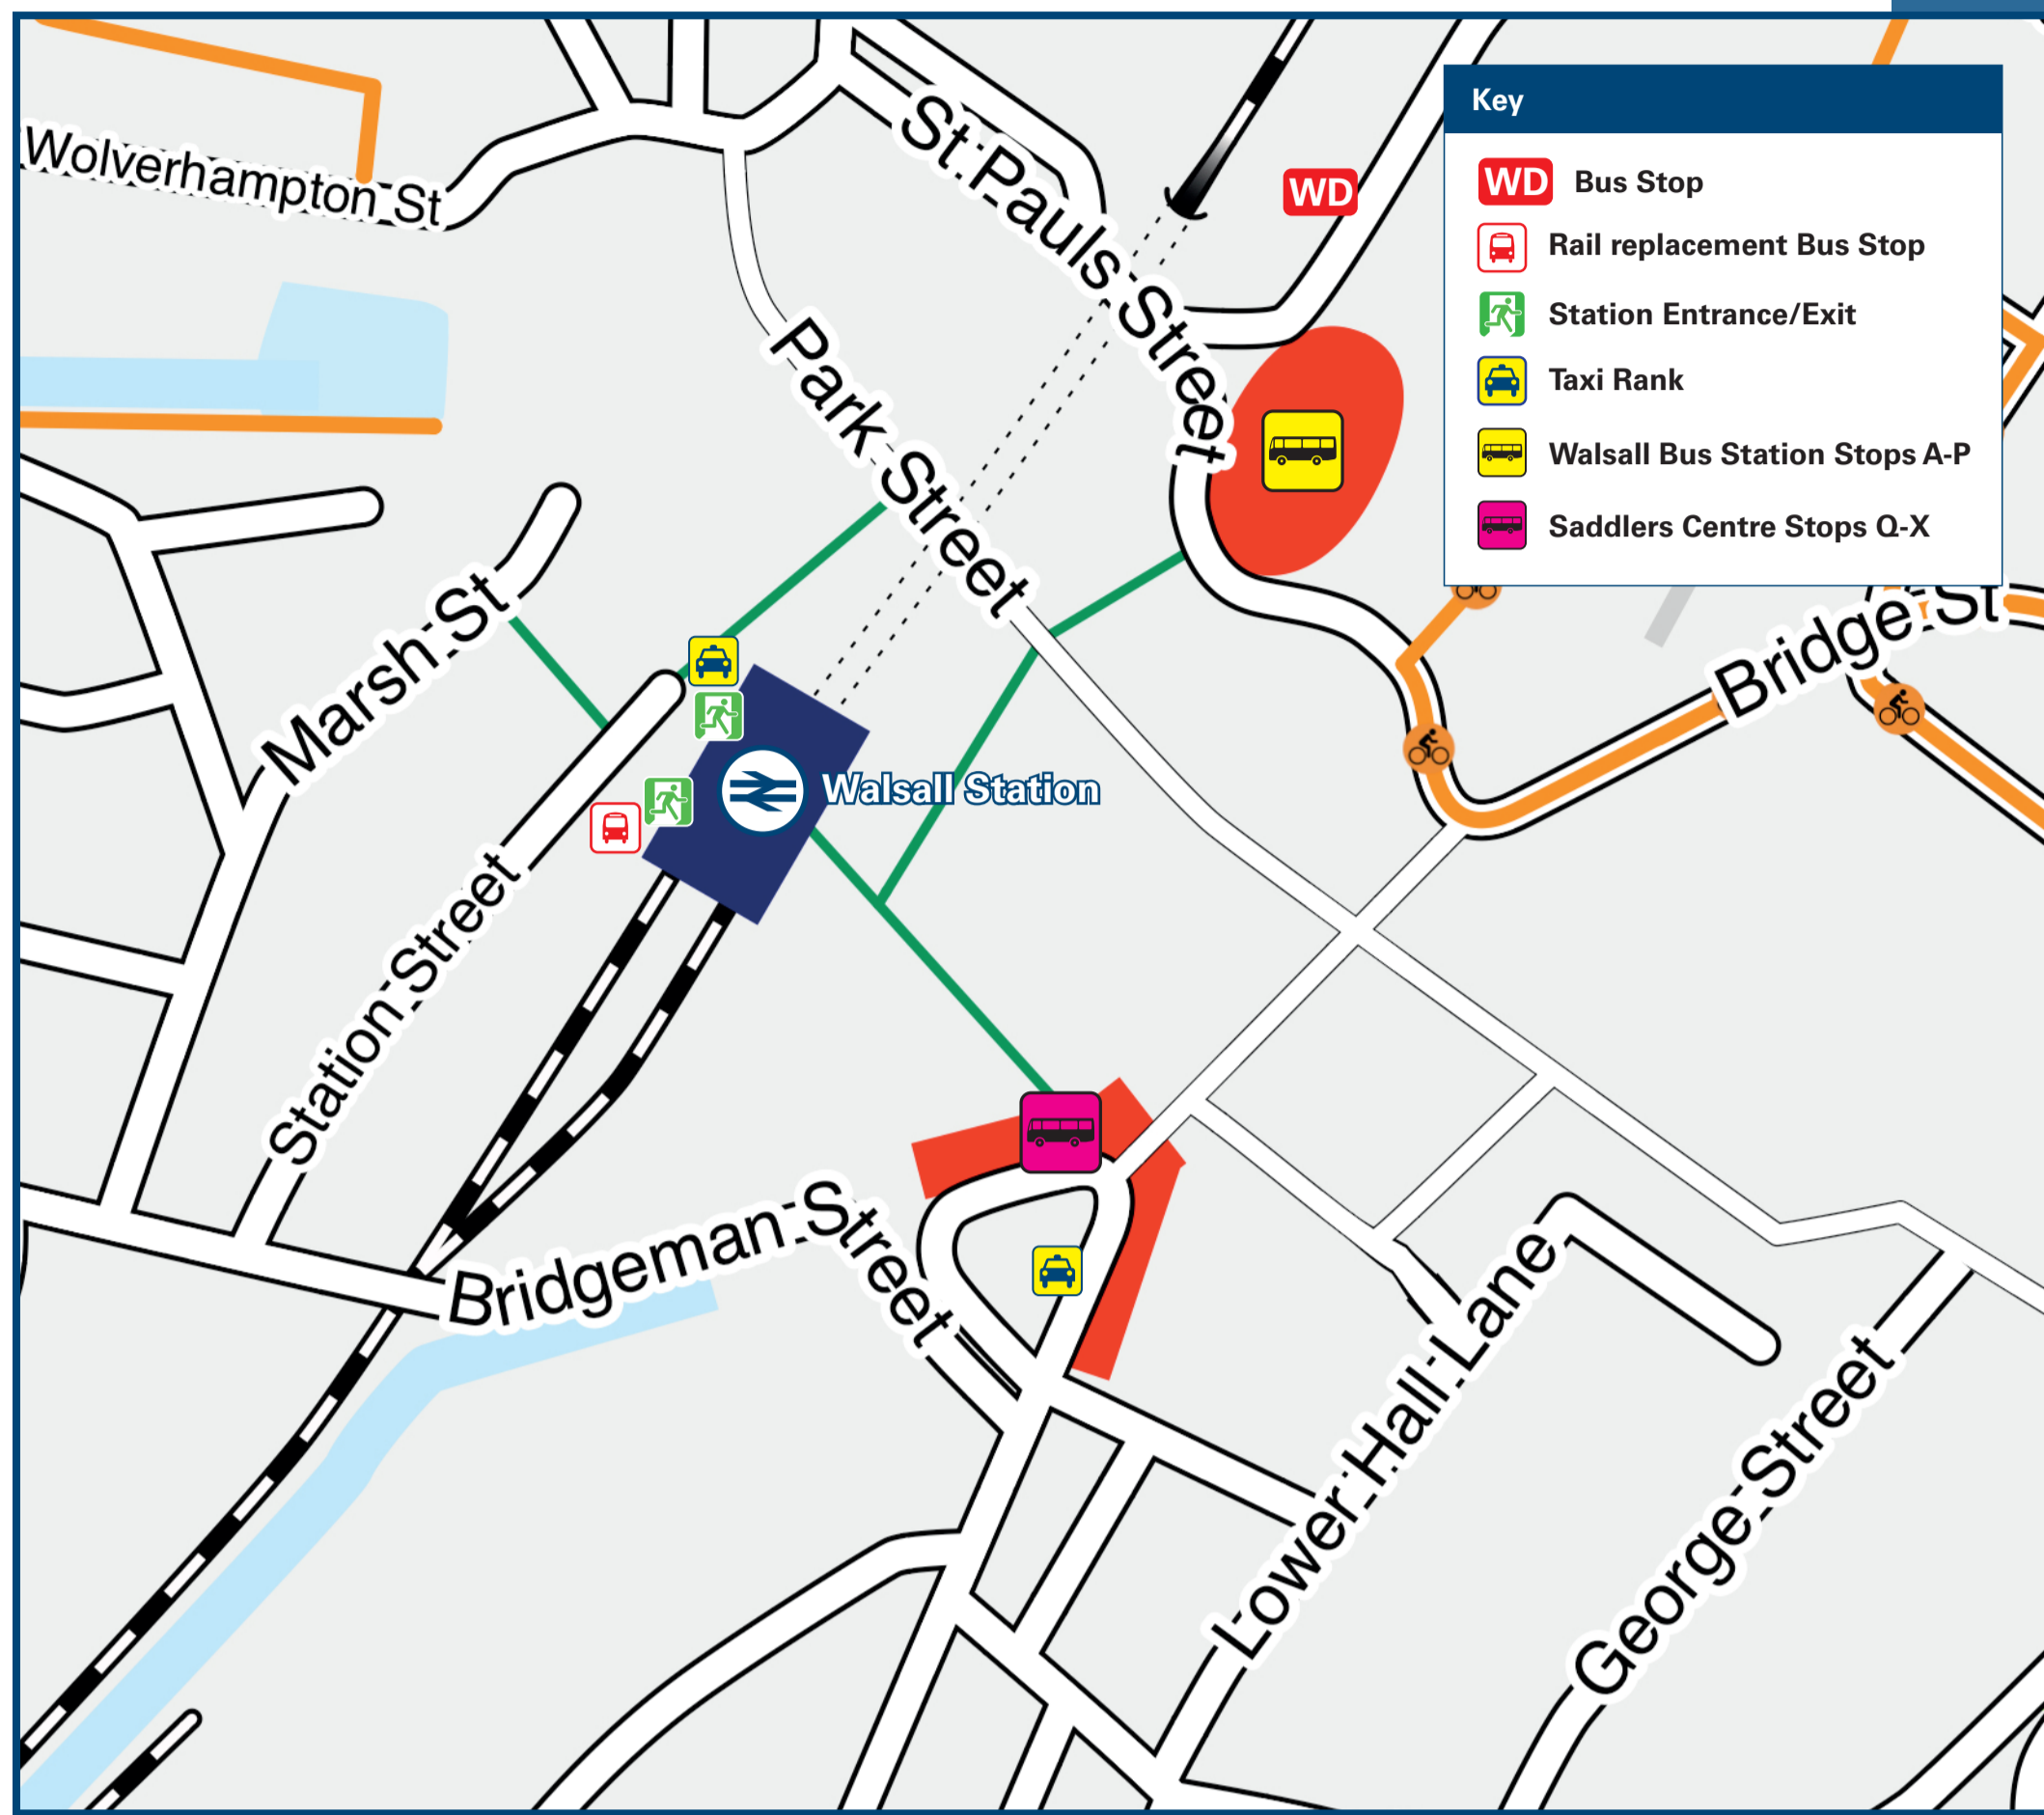

Walsall Station

Onward Travel Information

Buses and Taxis

Rail replacement buses/coaches will collect from Station Street - outside the entrance to Platform 1.