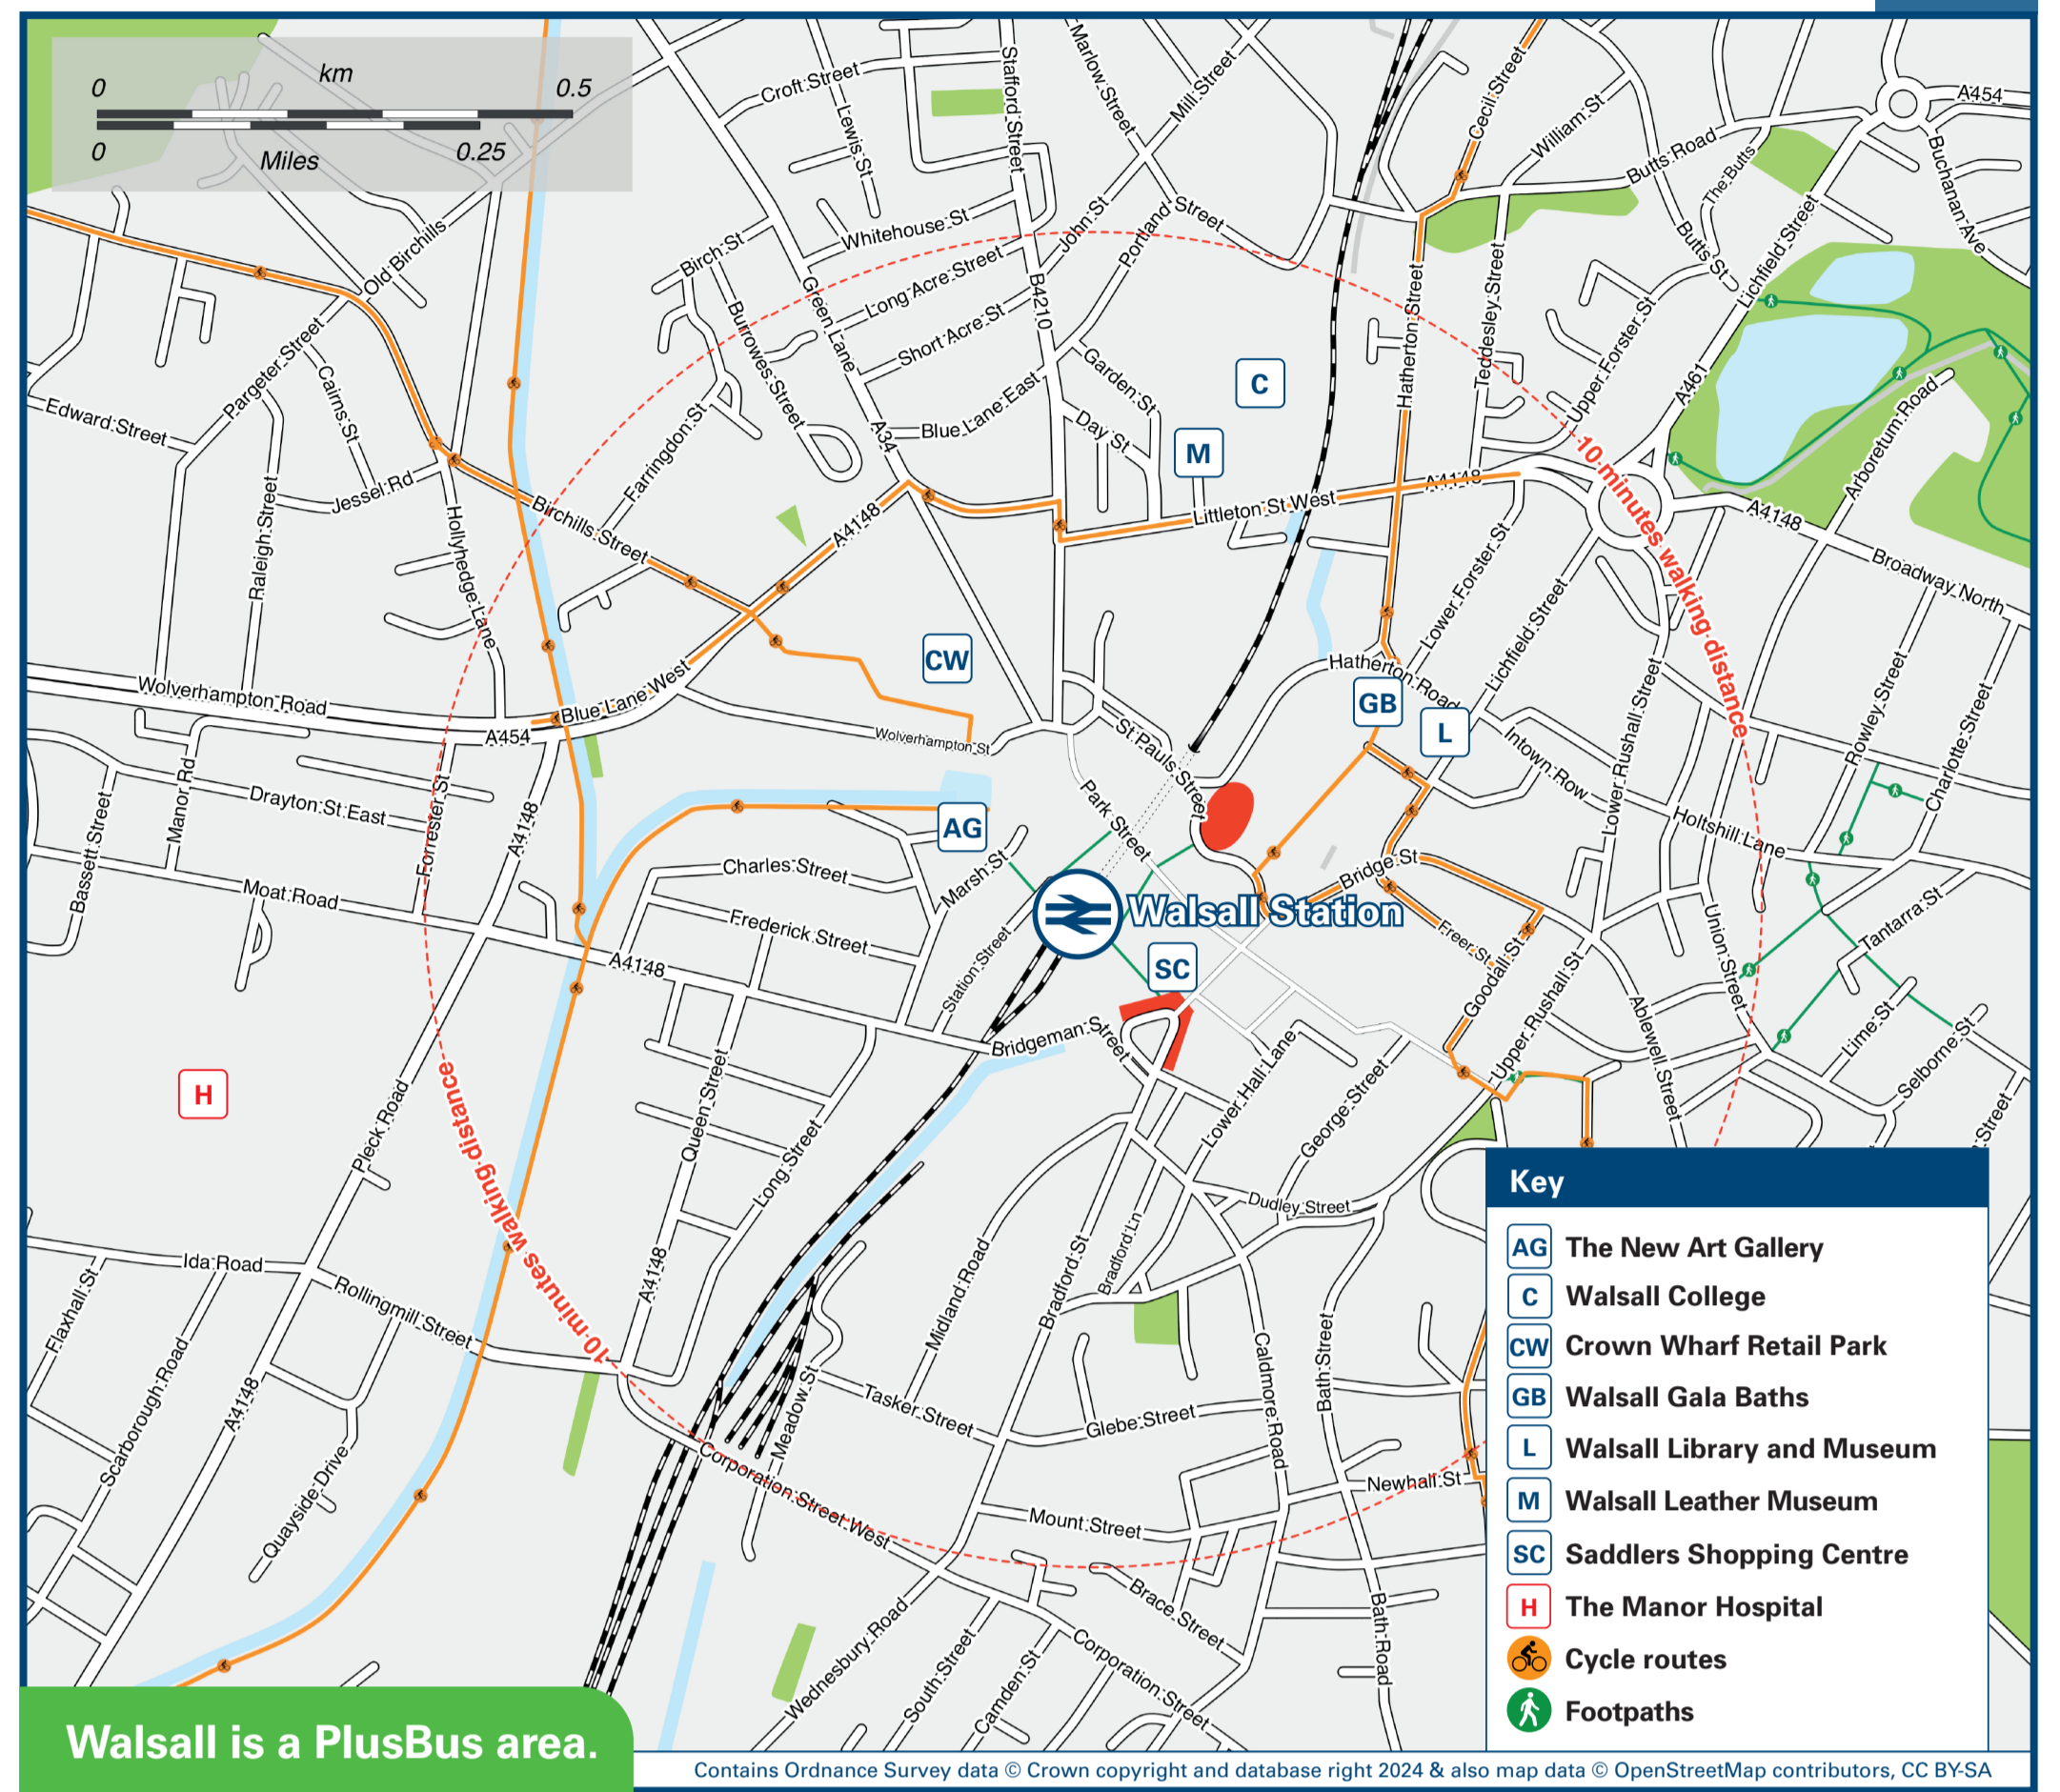

Local area map

Walsall is a PlusBus area.

PlusBus is a discount price 'bus pass' that you buy with your train ticket. It gives you unlimited bus travel around your chosen town, on participating buses. Visit www.plusbus.info

Main destinations by bus (Data correct at July 2024)

DESTINATION	BUS ROUTES	BUS STOP
Aldridge	6, 7, 35, 35A, 36, 997	K, L
Allens Rough	41, 69	F, P
Alumwell	34, 36, 37, 39	U, Q
Ashmore Park	9, 69	H, P
Banners Gate	77, 77A*, 935	C
Barr Beacon	934	C
Beechdale	69, 70, 70A	P
Bescot	45	W
Bilston	34, 39	Q
Birmingham City Centre	51, 934, 935, 997, X51	A, B, C, L
Blackheath	4, 4H, 4M	S
Blakenall Heath	19, 29, 31, 32, X51	D, E, F, M, N
Bloxwich	9, 19, 29, 31, 32, 70, X51	D, E, F, H, M, N, P
Brownhills	8, 10	H, J
Burntwood	8	H
Cannock (McArthur Glen Designer Outlet)	X51	F
Cannock (Town Centre)	X51	F
Castlefort	7, 10, 35A	U, K, L
Chasetown	8	H
Chuckery	22, 51, 74, 77, 77A*, 637*, 934, 935, X51	A, B, C, G
Clayhanger	8	H
Coal Pool	8, 9, 10, 19, 29, 35A, 997	H, U, E, M, N
Coppice Farm	69	P
Daisy Bank	77, 77A*, 934, 935	C
Darlaston	34, 37, 39	Q
Darlaston Green	37	Q
Druids Heath	7, 35A	K, L
Dudley (Bus Station)	11, 11A	X
Dudley Fields	31, 70	D, P
Fallings Heath	34, 37, 39	Q
Four Oaks	6	K

DESTINATION	BUS ROUTES	BUS STOP
Fullbrook	4, 4H, 4M	S
Gillity Village	45, 637*	C, W
Goscote	74	J
Great Barr	19	N
Harden	51, X51	A, B
Heath End	19, 29, 31, 32	D, E, M, N
King's Hill	8, 9	H
Kingstanding (Circle)	11, 11A	X
Landywood	934, 935	C
Leamore	X51	F
Leighswood	31, 32, 69, 70, 70A	D, E, P
Lichfield	7, 35A, 36	K, L
Little Aston	8, 36	H, L
Little Bloxwich	6	K
Lodge Farm	9, 19, 32	E, H, N
Loxdale	37	Q
Manor Hospital	41	F
Mossley	39	O
Moxley	39	O
New Invention	36, 39	N, Q
Ogley Hay	31, 70, 529	D, G, P
Oldbury	39	O
Old Oscott	9, 41, 69	E, H, P
Palfrey	8, 10	H, J
Pelsall	4, 4H, 4M	S
Phasey	997	L
Pleck	4, 4H, 4M	S
Prince's End	637*	C
Rough Hay	8, 9	H
Rushall	934, 997	G, L
Sandwell & District Hospital	36, 529, 637*	C, G, N
	39	Q
	11, 11A	X
	34, 37	Q
	4, 4H, 4M	S
	8, 9, 10, 35A, 36, 997	H, U, E, L
	4, 4H, 4M	S
	45	W

DESTINATION	BUS ROUTES	BUS STOP
Sheffield	9, 10	H, J
Shepwell Green	529	G
Short Heath	41, 69	E, P
Spring Bank	37, 41	F, Q
Stone Cross	4, 4H, 4M	S
Stowlawn	45	W
Streetly	39	Q
Sutton Coldfield	935	C
Tower Hill	6, 77, 77A*	G, K
Walsall Wood	51, X51	A, B
Wednesbury	7, 10	U, K
West Bromwich	11, 11A	X
Westgate	4, 4H, 4M	S
Willenhall	45	W
Wolverhampton	35A	L
Yew Tree	41, 529	E, G
	37	Q
	9, 69, 529	G, H, P
	45	W

Notes

- PlusBus destination, please see below for details.
- For all bus times and days of operation please see bus stop timetables or contact Network West Midlands, or Traveline.
- Direct trains operate to this destination from this station.
- Bus route 637 operates a limited Mondays to Saturdays service, only. No Sunday service.

Taxis

Walsall Station is served by a taxi rank or a cab office. Check availability before travelling, and pre-book if necessary. Please consider using the following local operators: (Inclusion of this number doesn't represent any endorsement of the taxi firm)

Tomkins Taxis
01922 474747

A1 Ablewell
01922 645 123

Veezu Walsall
01922 414 243

Further information about all onward travel