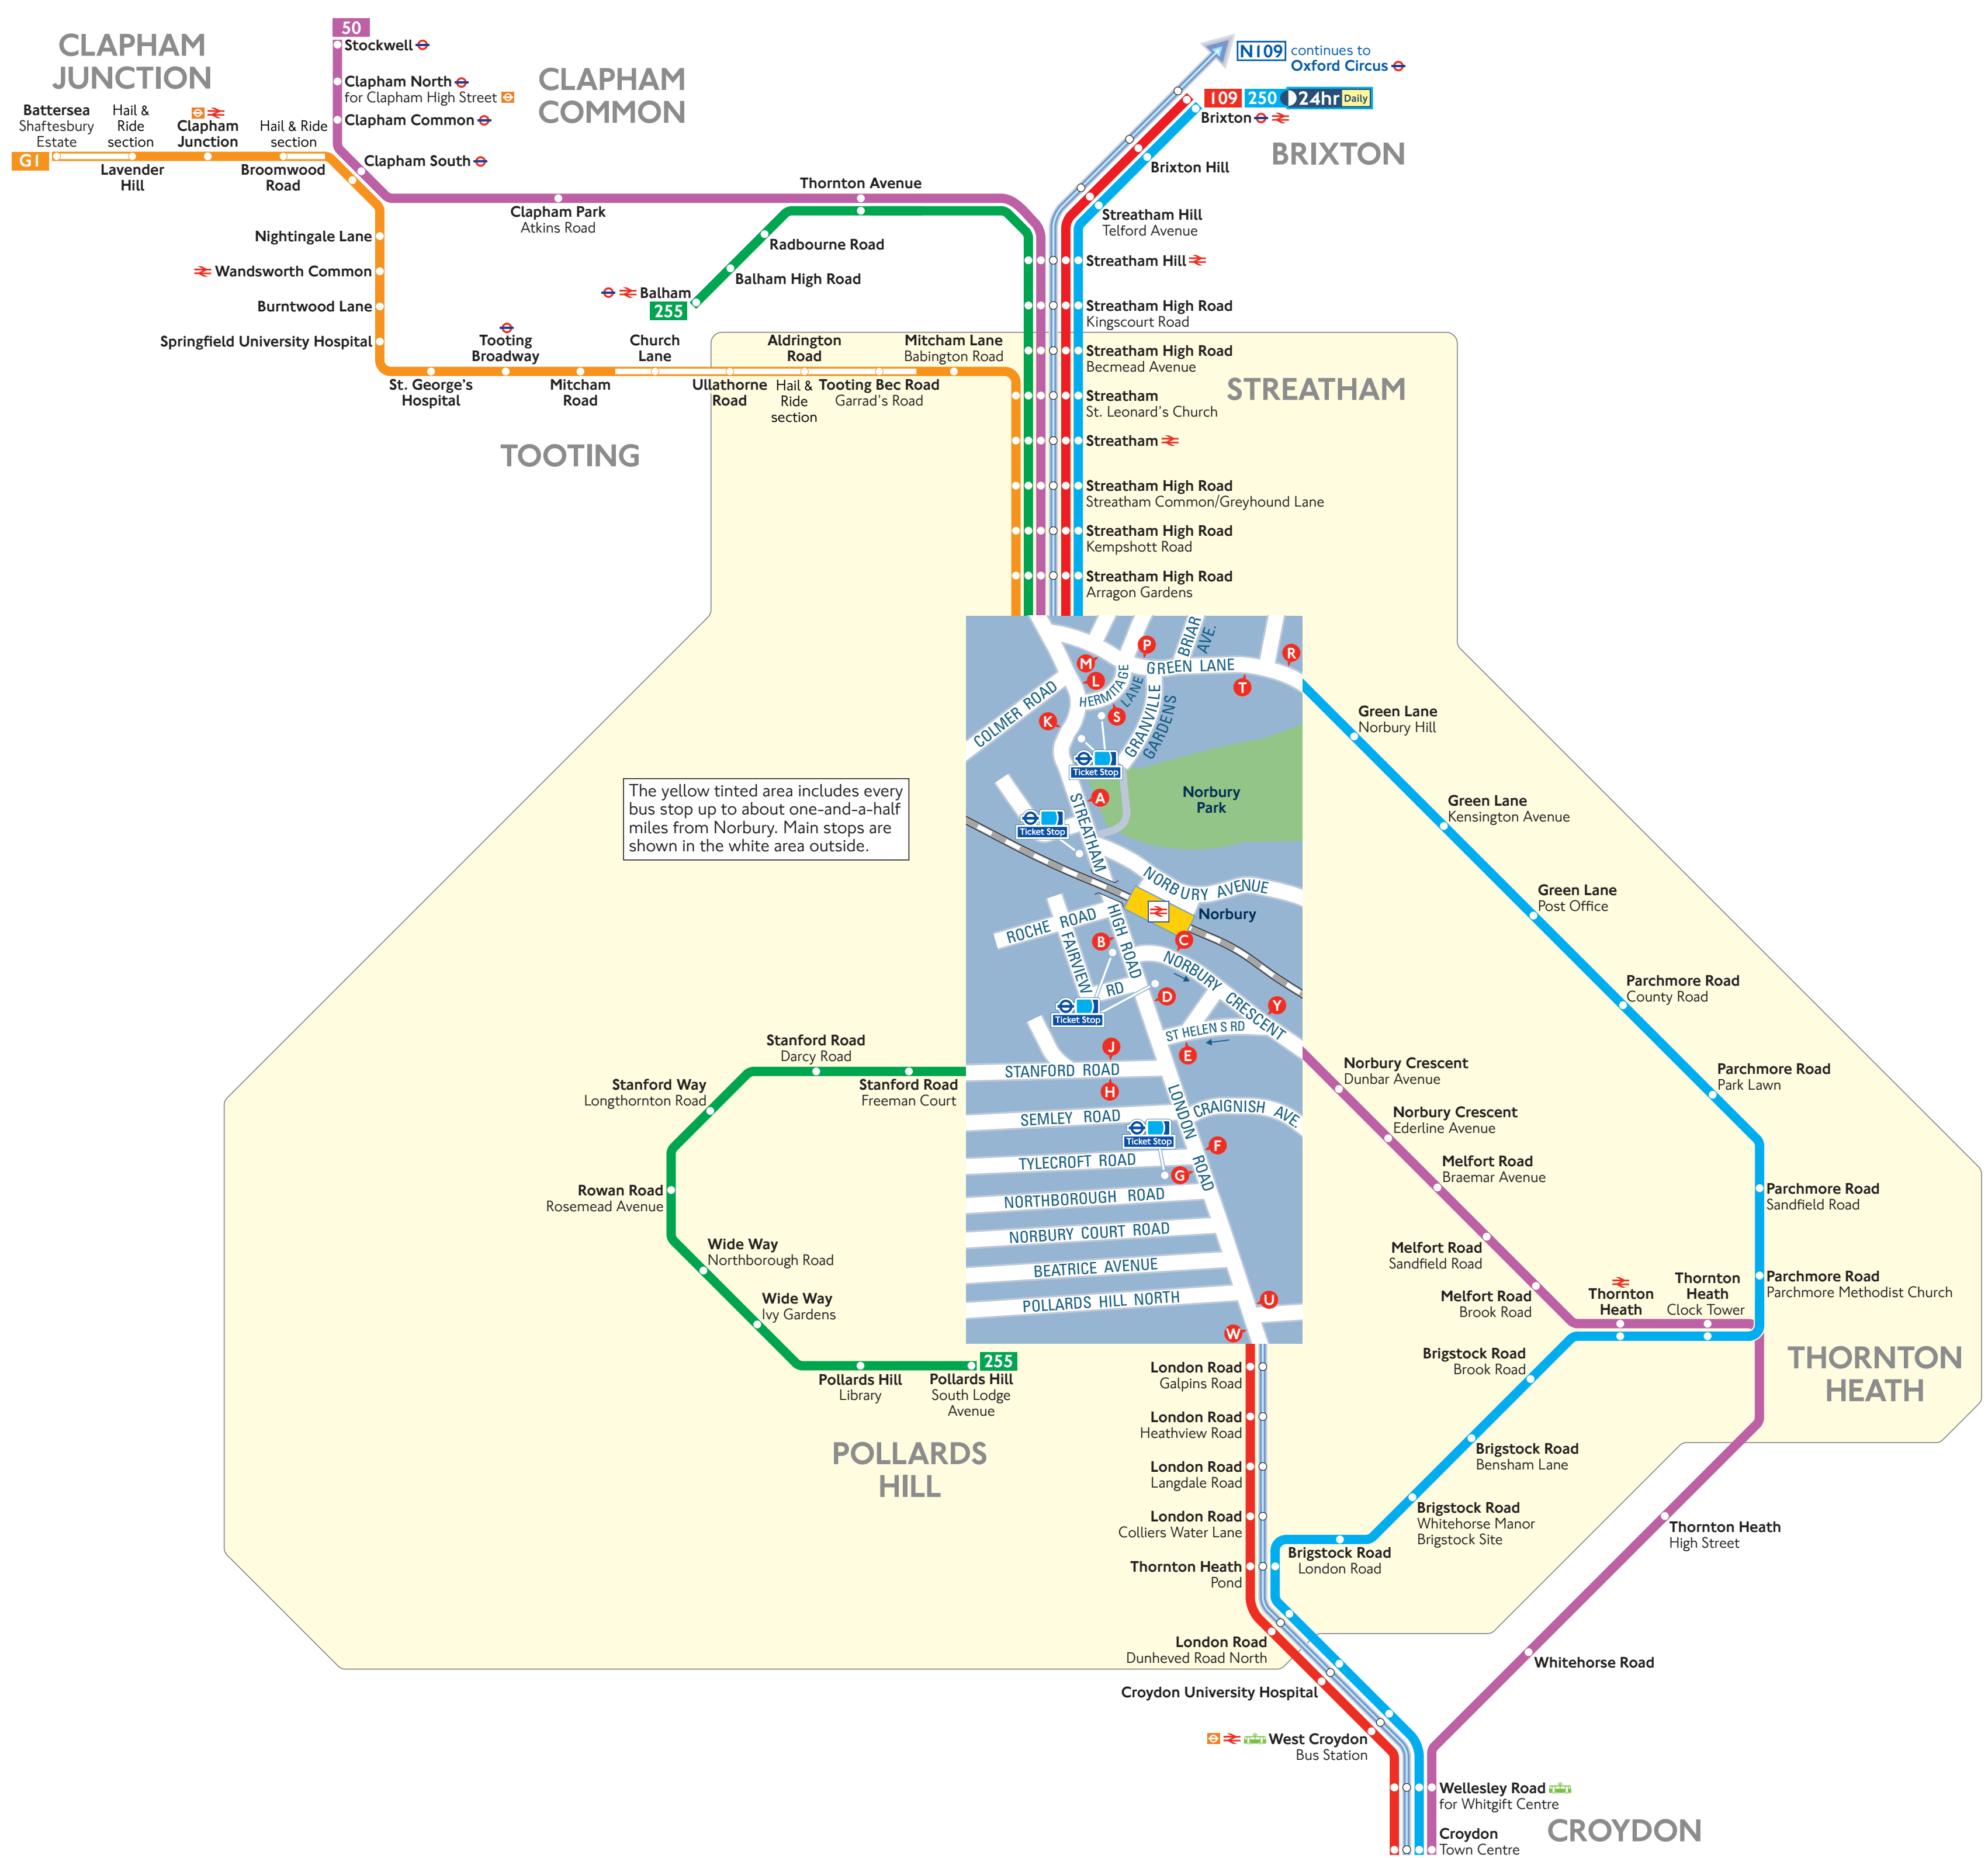

Bus map

Destination finder

Destination	Bus routes	Bus stops
Aldington Road	G1	
Balham	255	
Balham High Road	255	
Battersea Shaftesbury Estate	G1	
Brixton Road	109, N109	
Brixton	109, N109	
Broomwood Lane	G1	
Burnwood Lane	G1	
Church Lane	G1	
Clapham Common	50	
Clapham Junction	G1	
Clapham North	50	
Clapham Park	50	
Clapham South	50	
Croydon Town Centre	109, N109	
Croydon University Hospital	109, N109	
Green Lane	250	
Kennington Oval	N109	
Kennington Road	N109	
Lambeth North	N109	
London Road (Bisbury)	109, N109	

Destination	Bus routes	Bus stops
London Road (Thornton Heath)	109, N109	
Melfort Road	G1	
Mitcham Lane	50	
Mitcham Road	G1	
Nightingale Lane	G1	
Norbury Crescent	50	
Oxford Circus	N109	
Parchmore Road	250	
Piccadilly Circus	N109	
Pollards Hill Library	255	
Pollards Hill South Lodge Avenue	255	
Radbourne Road	255	
Rowan Road Rosemead Avenue	255	
St. George's Hospital	G1	
Springfield University Hospital	G1	
Stanford Road	255	
Stanford Way Longthornton Road	255	
Stockwell	50	
Streatham	109, N109	
Streatham St Leonard's Church	109, N109	

Destination	Bus routes	Bus stops
Streatham High Road	50	
Streatham Hill	109, N109	
Streatham Hill	109, N109	
Streatham Hill Telford Avenue	109, N109	
Thornton Avenue	50	
Thornton Heath	255	
Thornton Heath Clock Tower	50	
Thornton Heath Pond	109, N109	
Thornton Heath High Street	50	
Tooting Bec Road	G1	
Trifalgar Square	N109	
Ullathorne Road	G1	
Wandsworth Common	G1	
Wellesley Road	109, N109	
West Croydon	109, N109	
Westminster	N109	
Whitehorse Road	50	
Wide Way	255	

Route finder

Bus route	Towards	Bus stops
109, N109	Towards Croydon	
109, N109	Towards Brixton	
255	Towards Brixton	
255, N109	Towards Croydon	
255	Towards Balham	
G1	Towards Pollards Hill	
G1	Towards Battersea	

Night buses

Key

Ways to pay

Use your contactless debit or credit card. It's the same fare as Oyster and there is no need to top up.

Top up your Oyster pay as you go credit or buy Travelcards and bus & tram passes at around 4,000 shops across London.

Sign up for an online account to top up online and see your travel history and spending.

NORBURY DR ICRD TFL304143216395

National Rail Enquiries

Online
nationalrail.co.uk

NRE App
Free National Rail Enquiries app for iOS and Android

Social Media
facebook.com/nationalrailenq
@nationalrailenq

Contact Centre
03457 48 49 50
Calls cost no more than calls to geographic numbers (01 or 02) and may be recorded.

Traintracker™ Text
8 49 50
Text station name to the above number for live departure and arrival times direct to your mobile. Traintracker™ Text costs 25p for each successful response (plus usual text costs).

Taxis

Book a London Taxi
Dial-A-Cab – 020 7253 5000
Radio Taxis – 020 7272 0272
There is a charge when booking by phone, and other terms and conditions may vary, so please check when booking.

Transport for London

Online
www.tfl.gov.uk