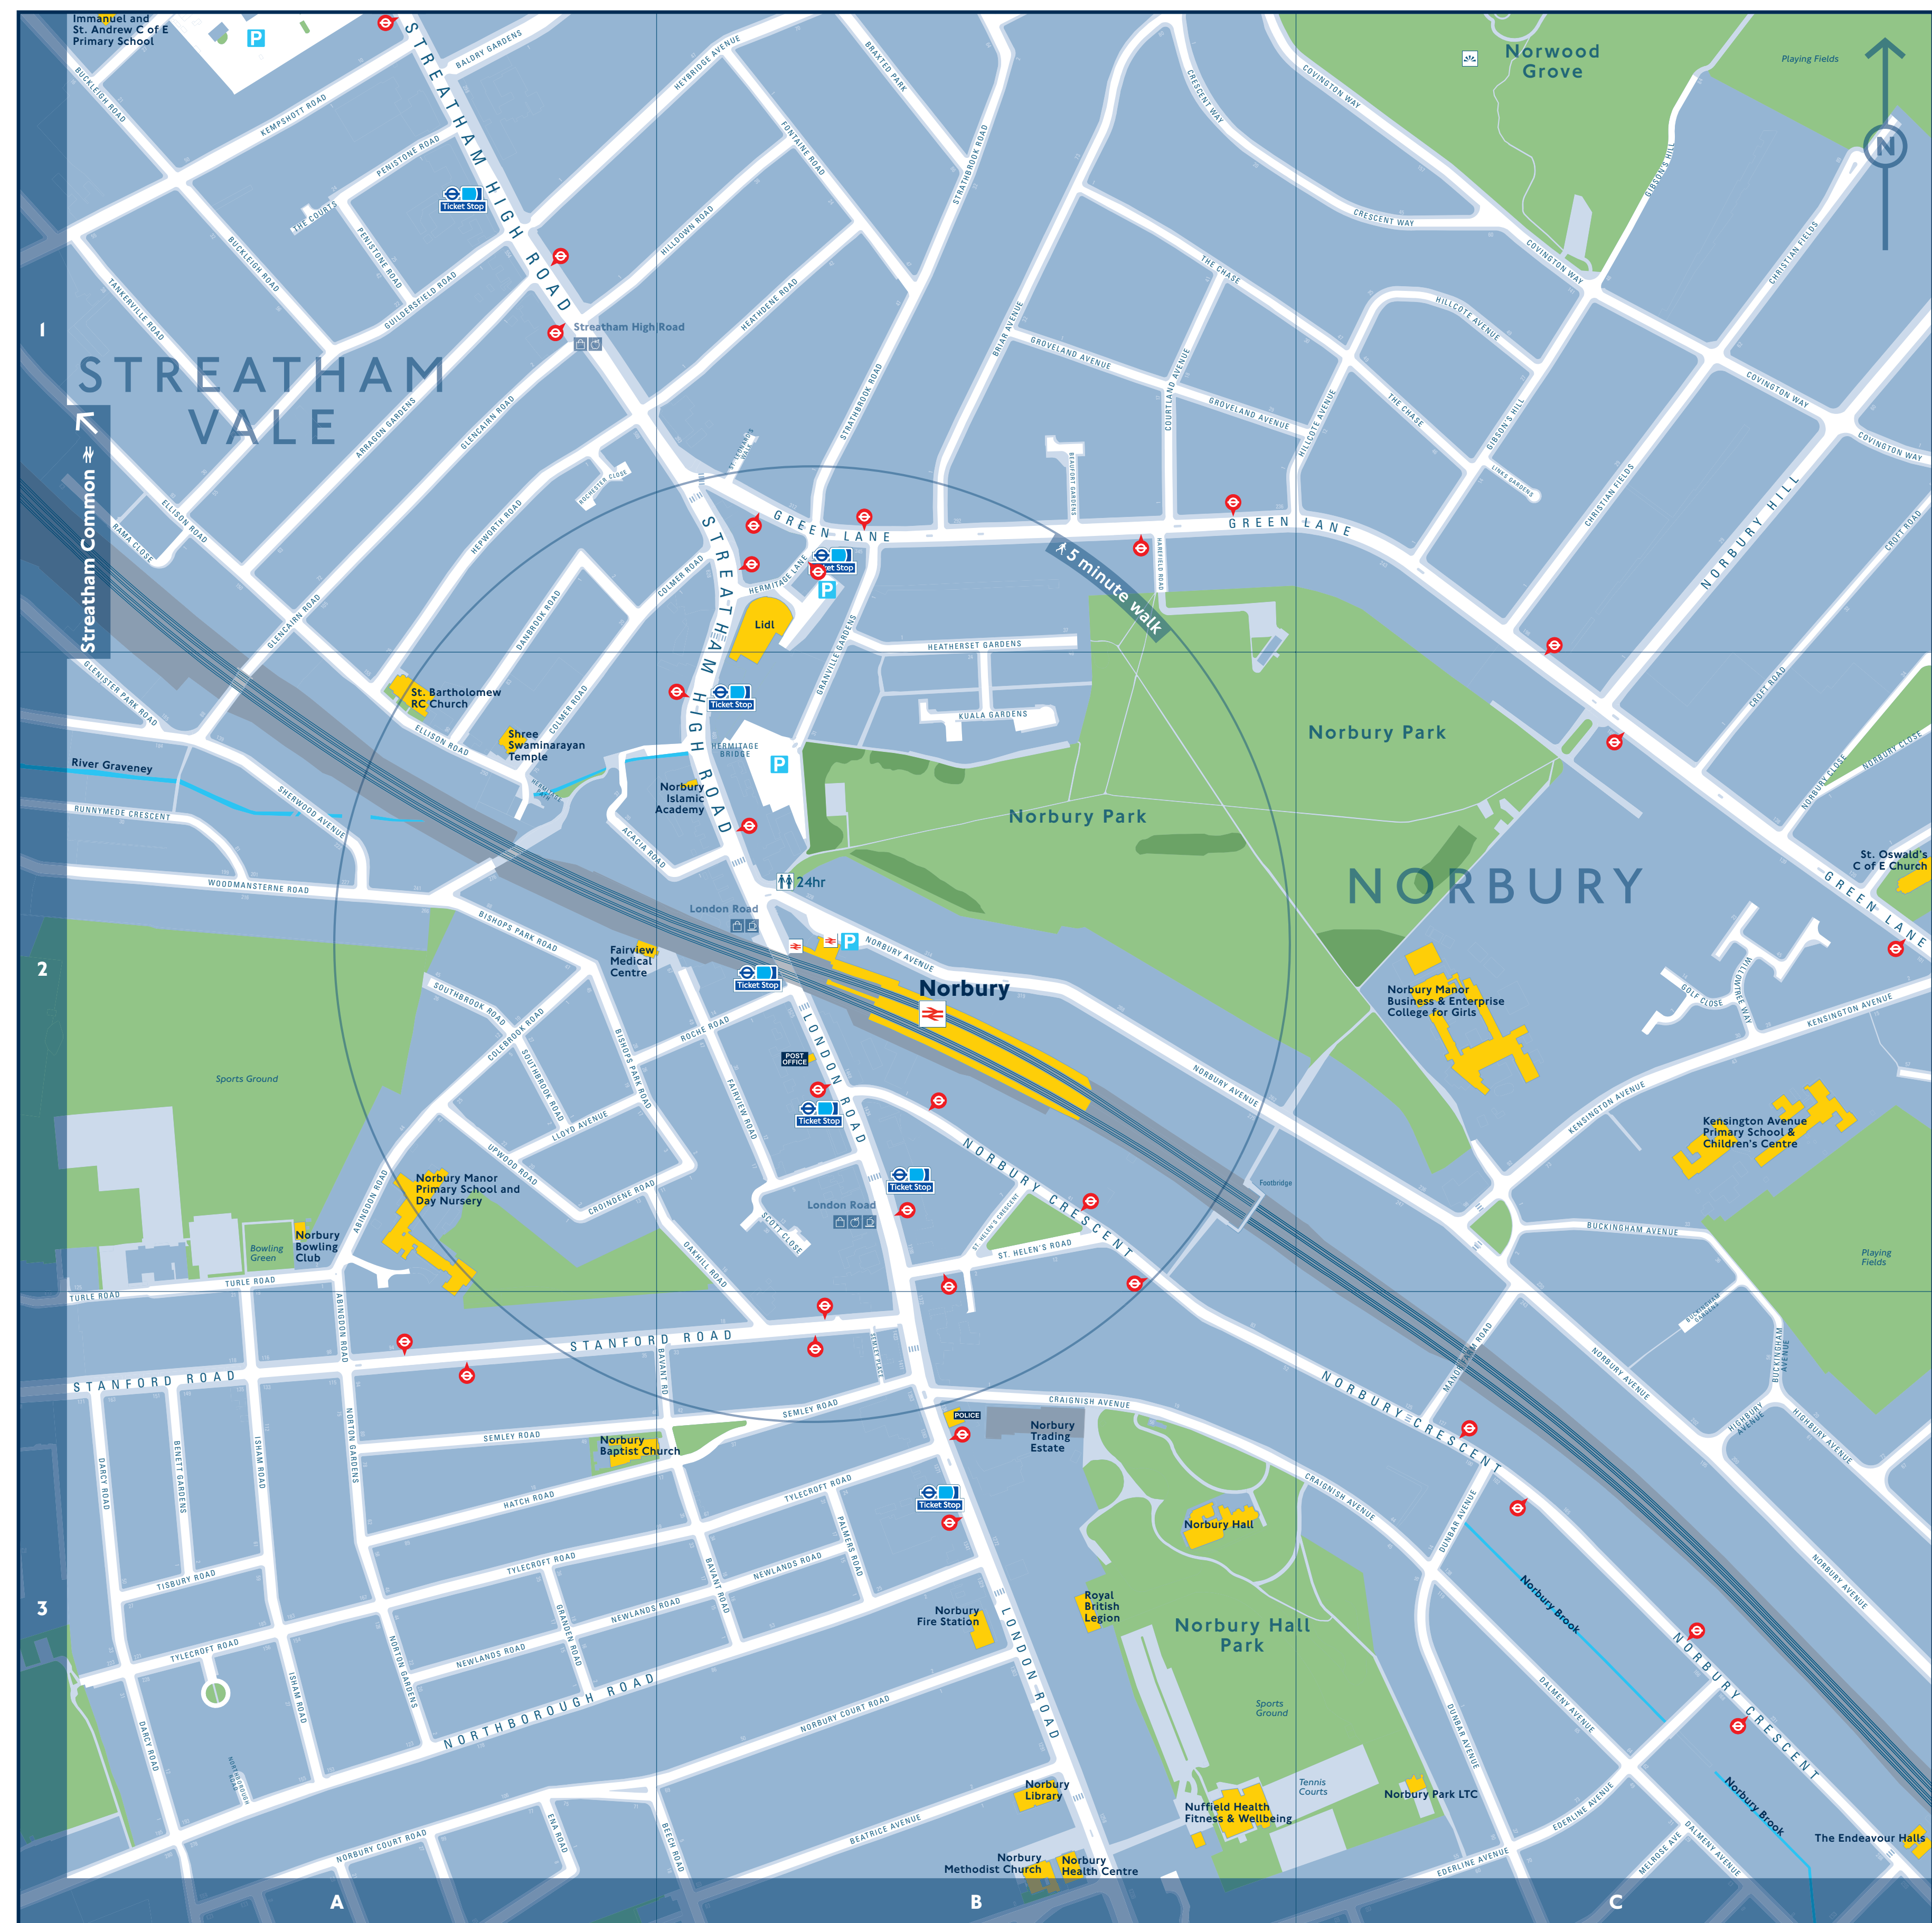

Local area map

© Copyright Transport for London 2016

Street finder

Landmark finder

Key

- National Rail station
- National Rail exit
- Bus stop
- Car park
- Public toilet (with 24 hour access)
- Top up your Oyster pay as you go credit or buy Travelcards and bus & tram passes at around 4,000 shops across London

NORBURY DR.TL 32405 11 16