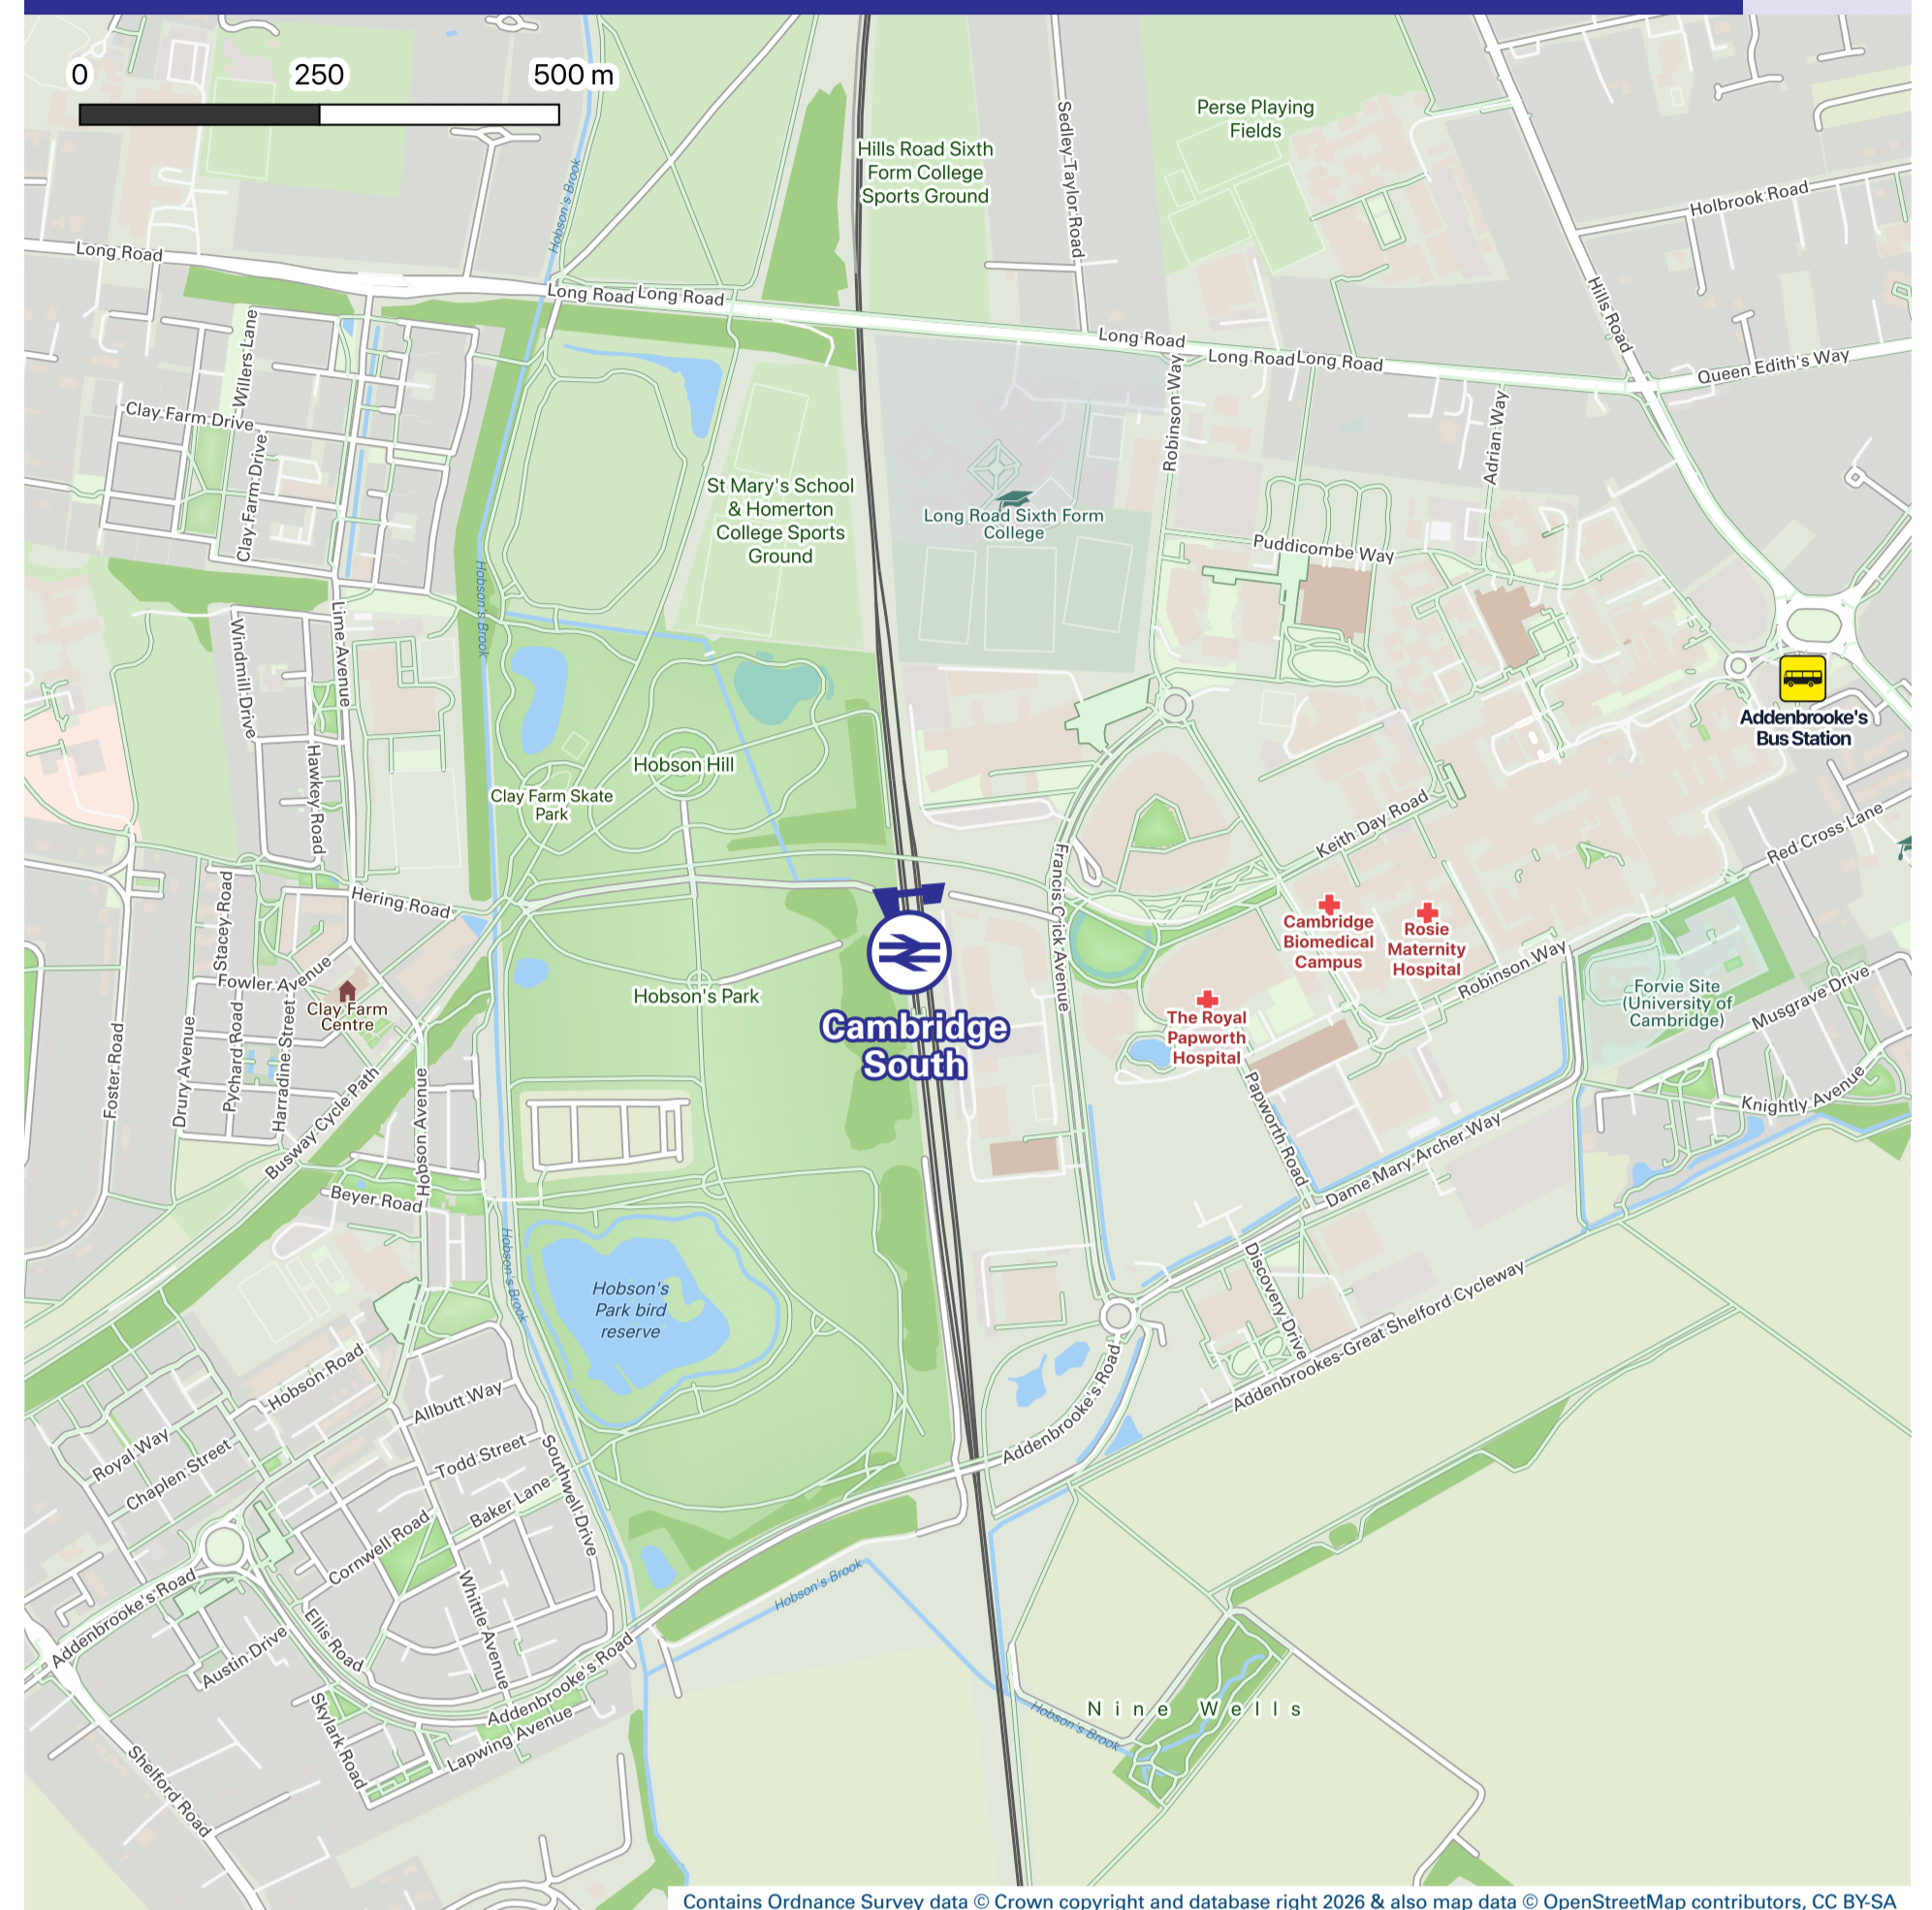

Local area map

Main destinations by bus

(Data correct at June 2026)

DESTINATION	BUS ROUTES	BUS STOP	DESTINATION	BUS ROUTES	BUS STOP	DESTINATION	BUS ROUTES	BUS STOP
Addenbrooke's Hospital (Outpatients)	(15 minutes walk from this station, please see maps)		Coton	X3	A	St Ives (Park-and-ride and Bus Station)	A Busway	B
	CUH#, U1, U2, X3	A	Fen Drayton Lakes (The Busway)	A Busway	B	Trumpington Park-and-Ride (The Busway)		
Cambourne	X3	A	Godmanchester	X3	A		A Busway	C
Cambridge City Centre	X3	A	Huntingdon	X3	A			
Cambridge Drummer Street Bus Station	X3	A	Longstanton Park-and-Ride (The Busway)	A Busway	B			
Cambridge Railway Station	X3	A	Lower Cambourne	X3	A			
Cambridge Science Park (The Busway)	A Busway	B	Papworth Everard	X3	A			

NOTES

For bus times and days of operation please contact Traveline on www.traveline.info or call: 0871 200 22 33

Bus routes A Busway, U1, U2 and X3 operate daily services.

CUH is a courtesy shuttle bus for hospital patients that operates across the Hospital campus between 08:00 and 17:00, Monday to Friday. This service picks-up and drops-off from bus stop **A**, with services running every 30 minutes.

Direct trains operate to this destination from this station.

Taxis

Cambridge South station has no taxi rank or cab office. Advance booking is essential, please consider using the following local operators: (Inclusion of this number doesn't represent any endorsement of the taxi firm)

Camcab
01223 704 704

Veezu
01223 715 715

Breeze Taxis
01223 901 209

Further information about all onward travel

Local Cycle Info

cambridge.gov.uk
For more information about cycle routes.

National Cycle Info

walkwheelcycletrust.org.uk

Bus Times

PlusBus

plusbus.info

PlusBus is a discount price 'bus pass' that you buy with your train ticket. It gives you unlimited bus travel around your chosen town, on participating buses. Visit plusbus.info

National Rail Enquiries

Online	NRE App	Social Media	Alert Me	Contact Centre	PlusBike
nationalrail.co.uk	Free National Rail Enquiries app for iOS and Android	facebook.com/nationalrailenq @nationalrailenq	nationalrail.co.uk/alertme You can sign up to Alert Me messages on the National Rail Enquiries website where you can receive train and platform notifications directly to your smart phone.	03457 48 49 50 Calls cost no more than calls to geographic numbers (01 or 02) and may be recorded.	nationalrail.co.uk/plusbike For more information.