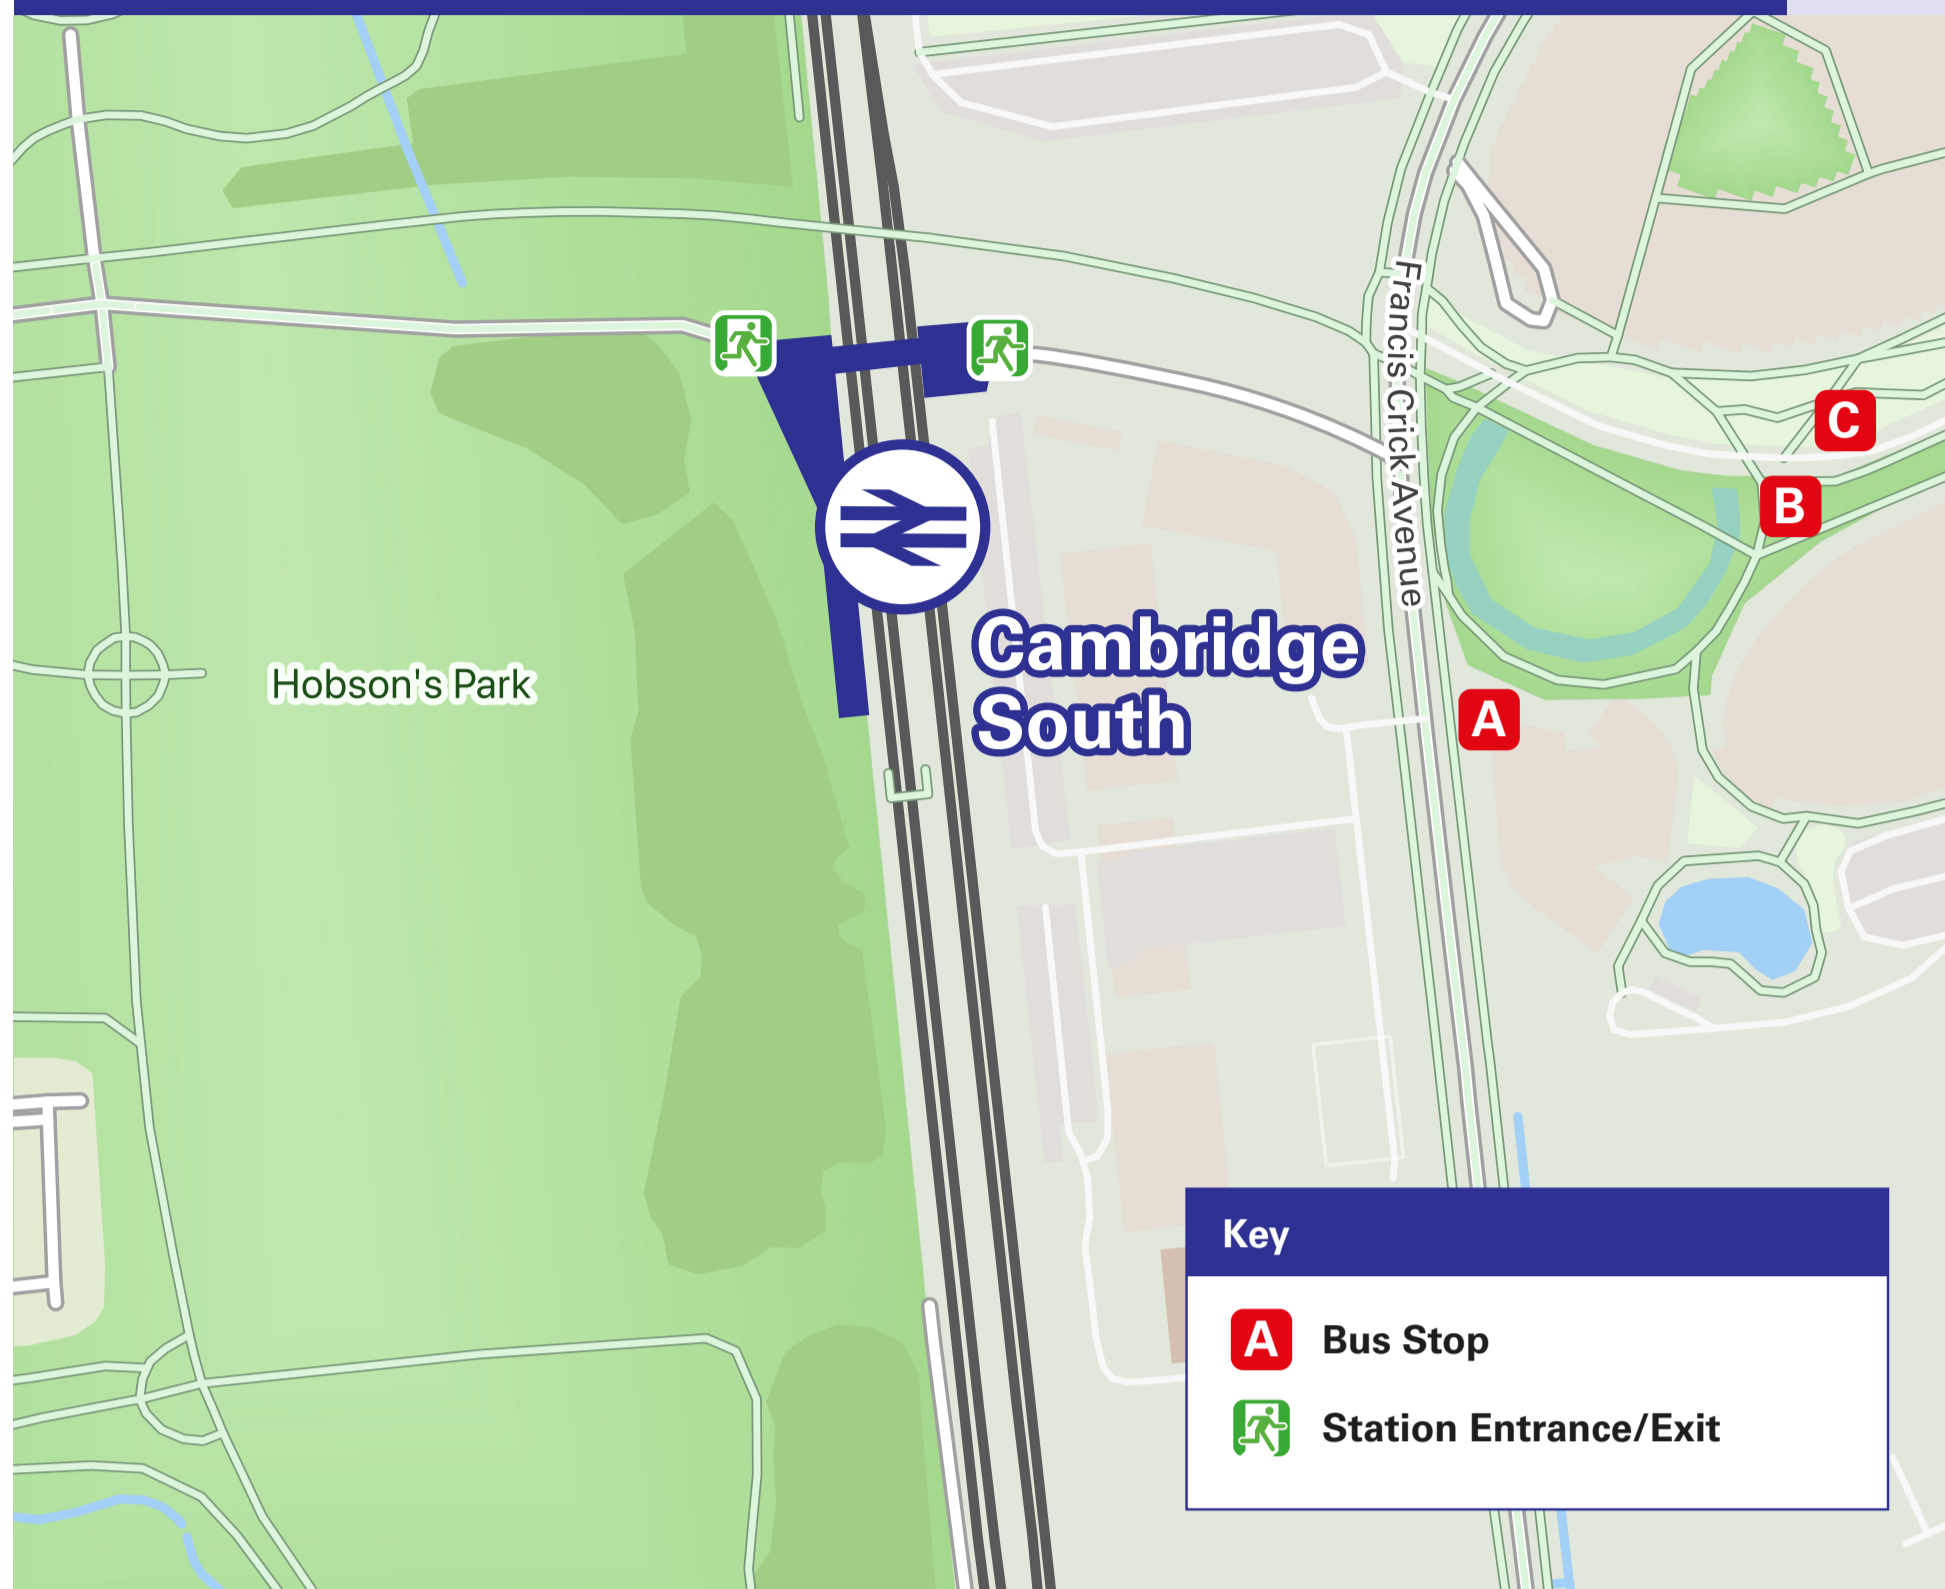

Onward Travel Information

Cambridge South Station

Buses

Key

- **A** Bus Stop
- **Green icon** Station Entrance/Exit

Due to operational constraints, rail replacement bus services will not call at Cambridge South station.

Passengers travelling from Cambridge South should go to Cambridge station to board rail replacement buses for their onward journey.

Passengers travelling to Cambridge South should use the rail replacement bus to Cambridge station, then continue their journey using local bus services or other onward travel options.