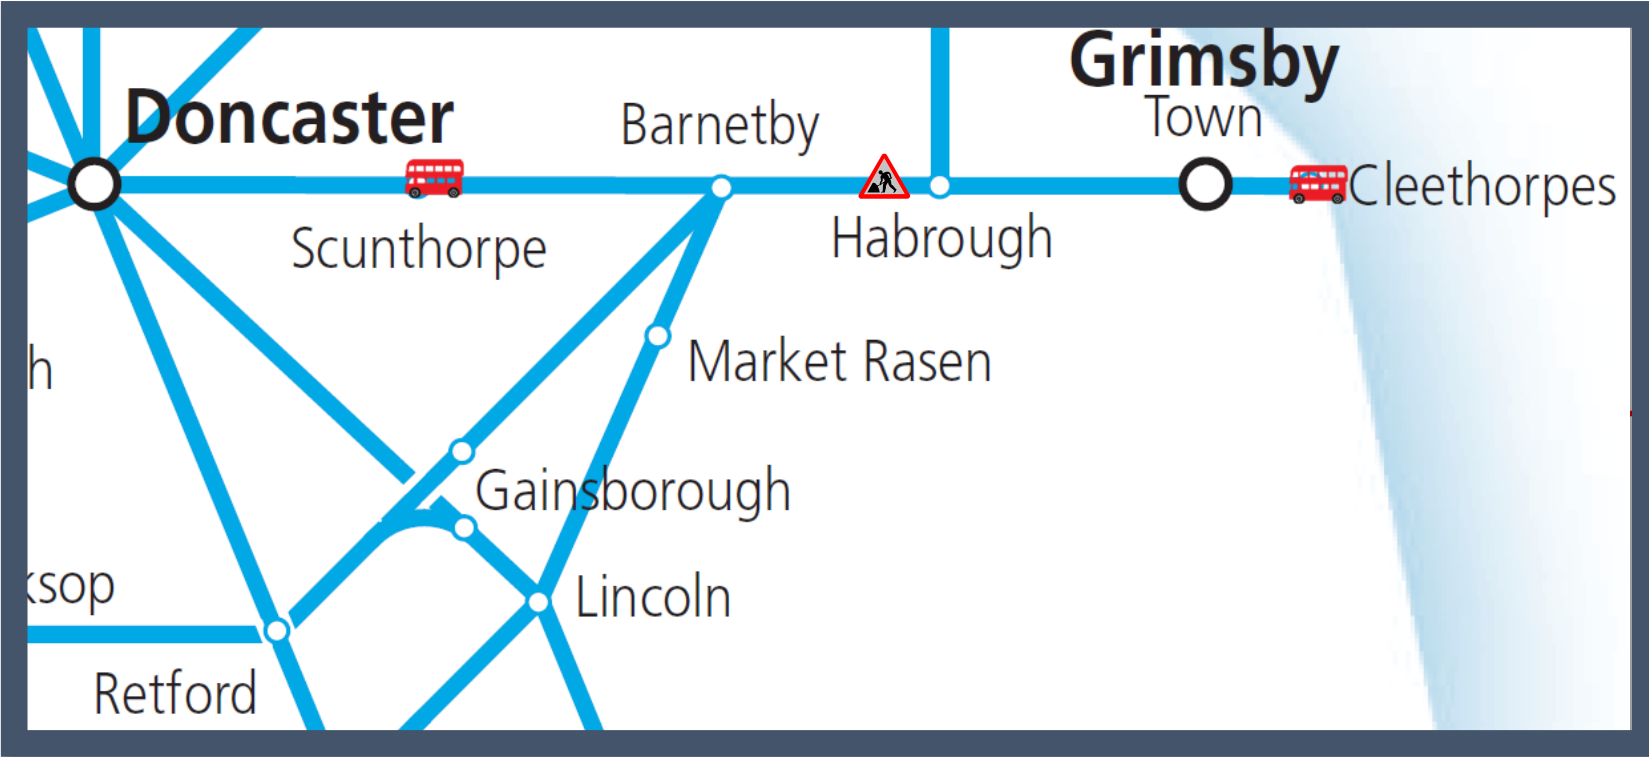

Buses replace trains between Scunthorpe and Cleethorpes

TOC affected: TransPennine Express

Key:

	Engineering Works
	Bus Replacement Services