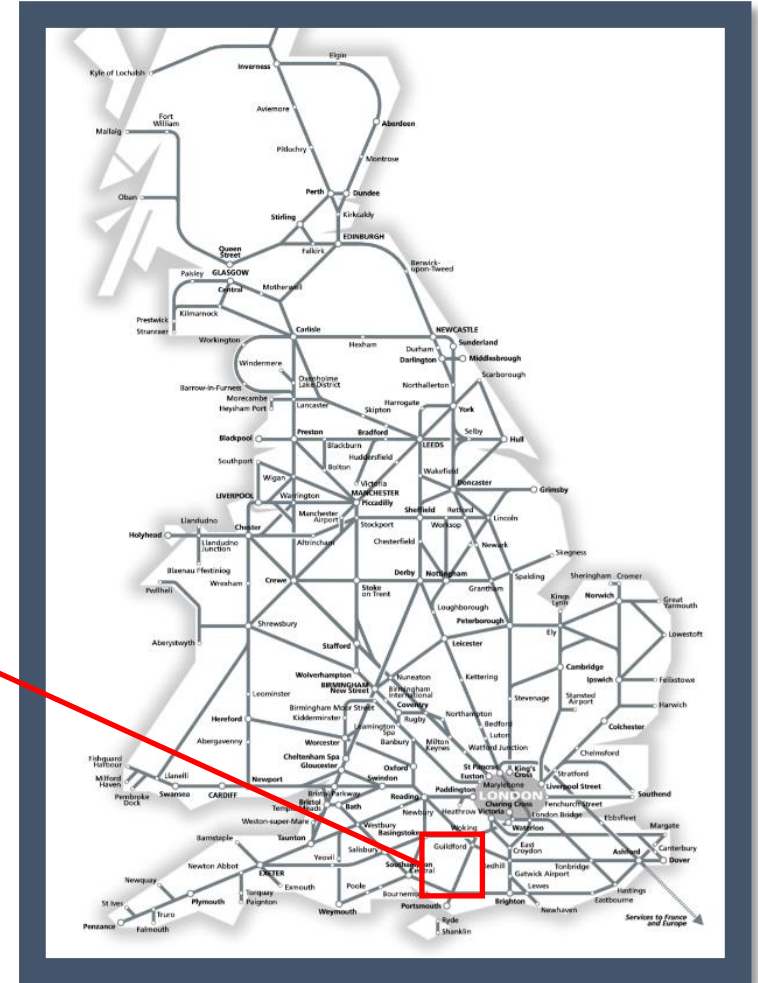

Buses replace trains between Guildford / Haslemere and Havant

TOC affected: South Western Railway

Key:

	Engineering Works
	Bus Replacement Services