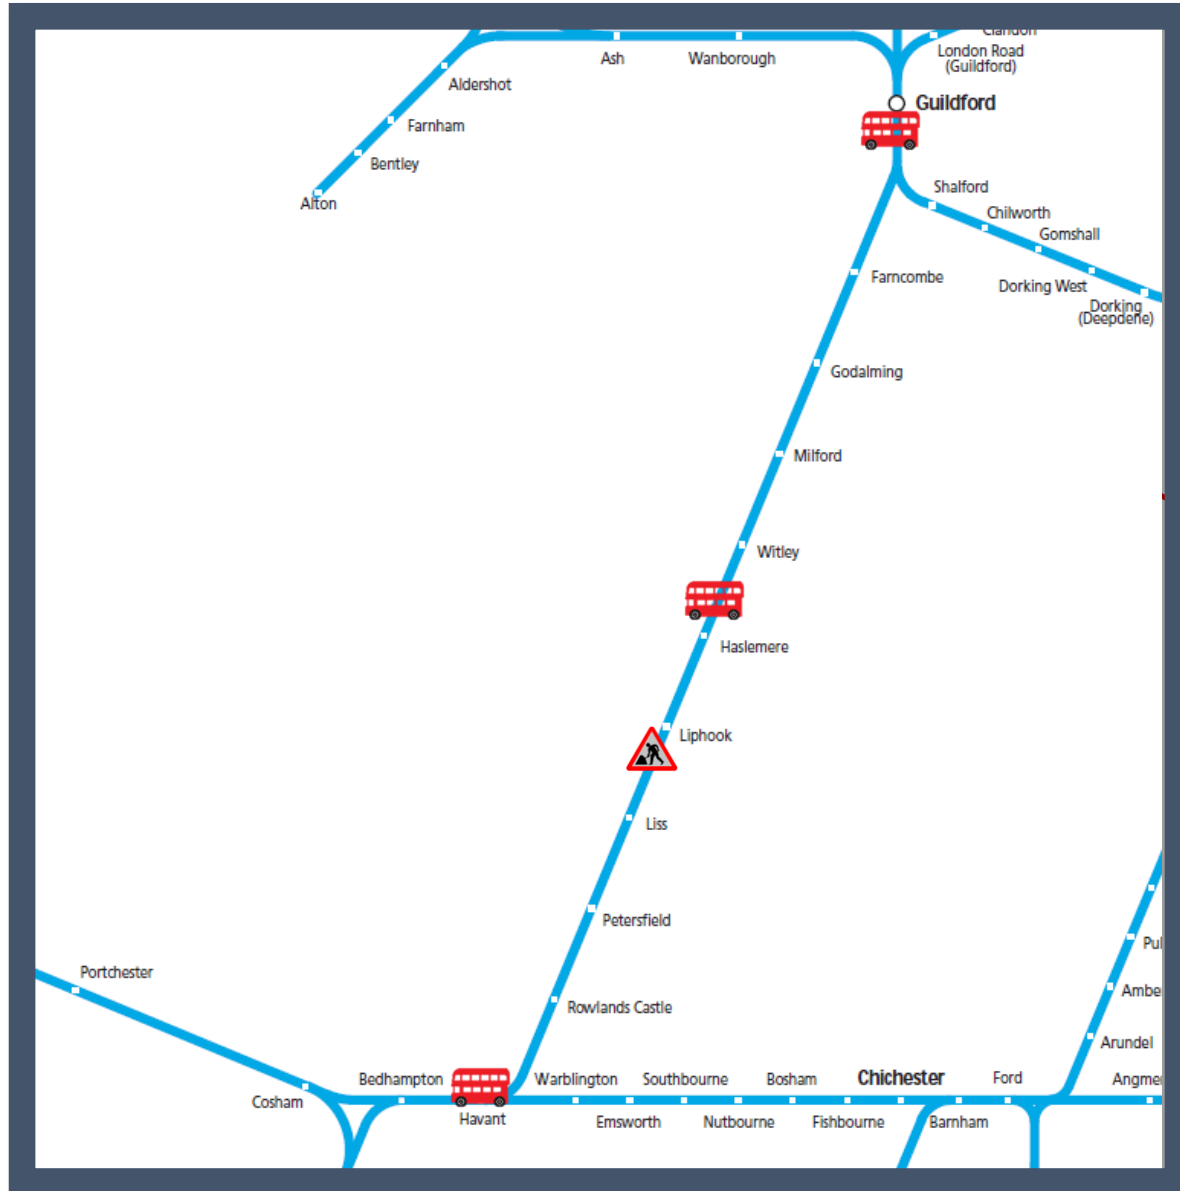

Buses replace trains between Guildford / Haslemere and Havant

TOC affected: South Western Railway

Key:

	Engineering Works
	Bus Replacement Services