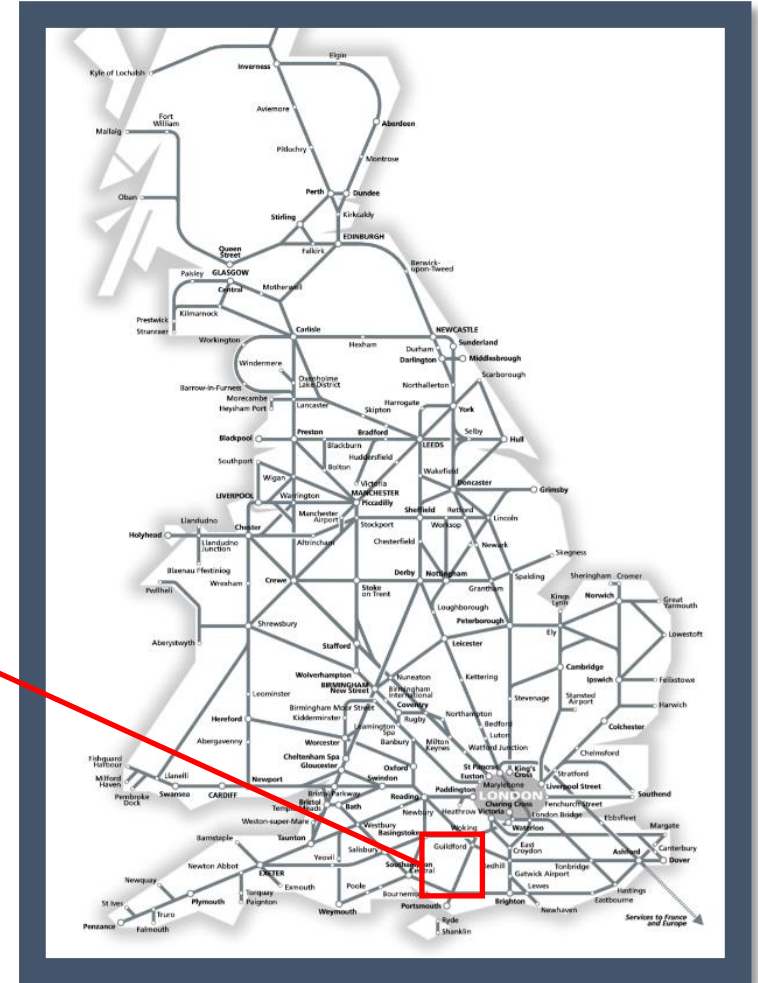

Buses replace trains between Guildford and Petersfield

TOC affected: South Western Railway

Key:

	Engineering Works
	Bus Replacement Services