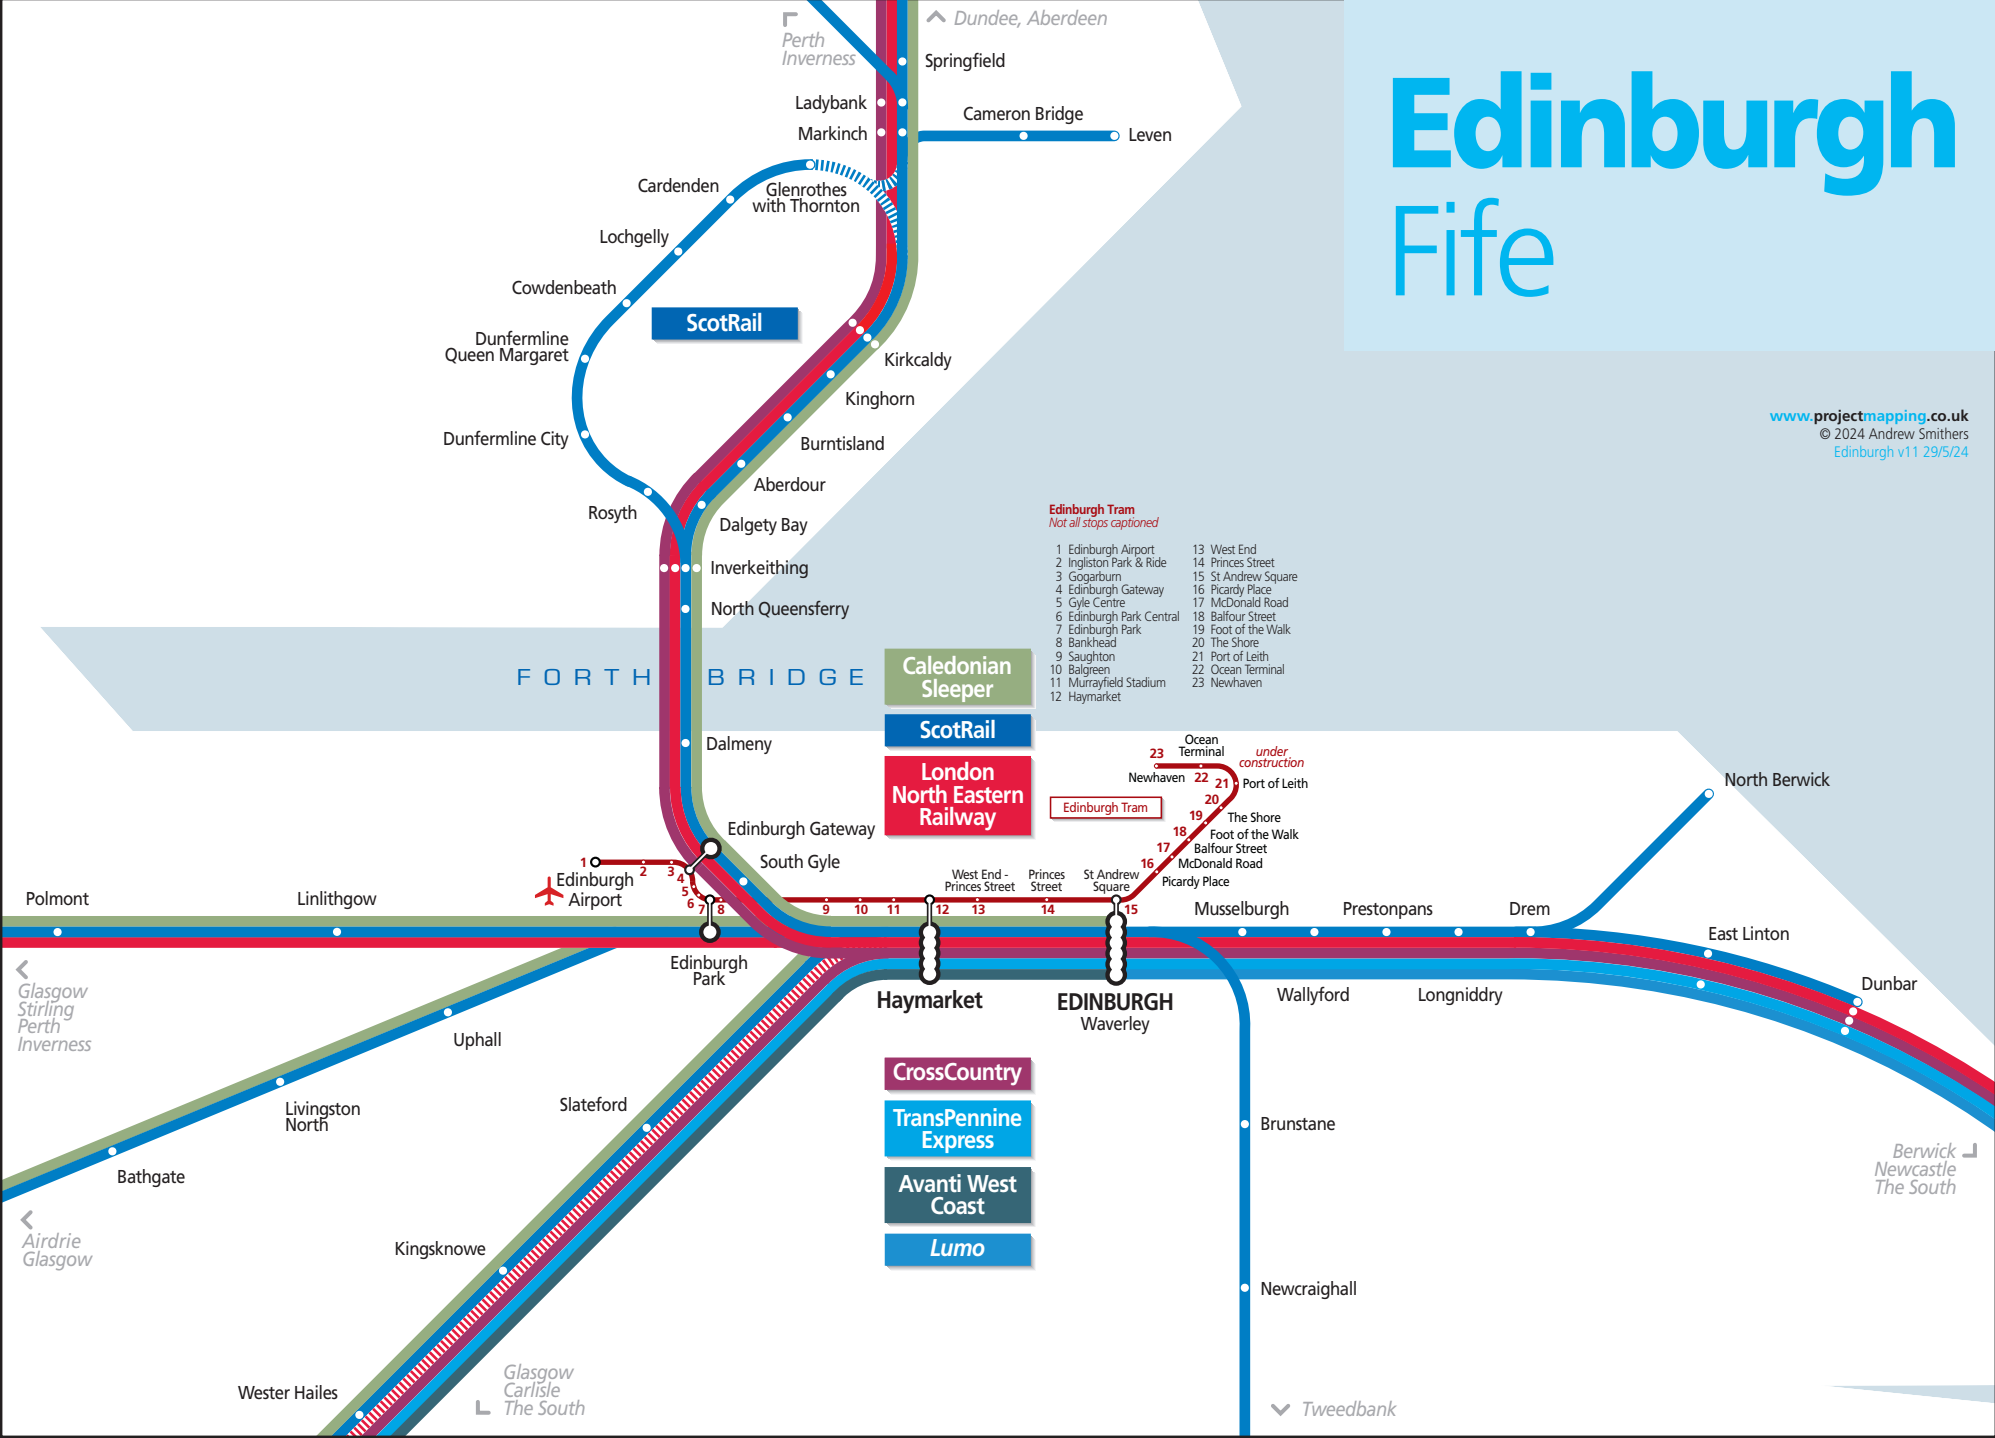

Edinburgh Fife

www.projectmapping.co.uk
© 2024 Andrew Smithers
Edinburgh v11 29/5/24

Edinburgh Tram
Not all stops captioned

Caledonian Sleeper
ScotRail
London North Eastern Railway

CrossCountry
TransPennine Express
Avanti West Coast
Lumo

▼ Tweedbank