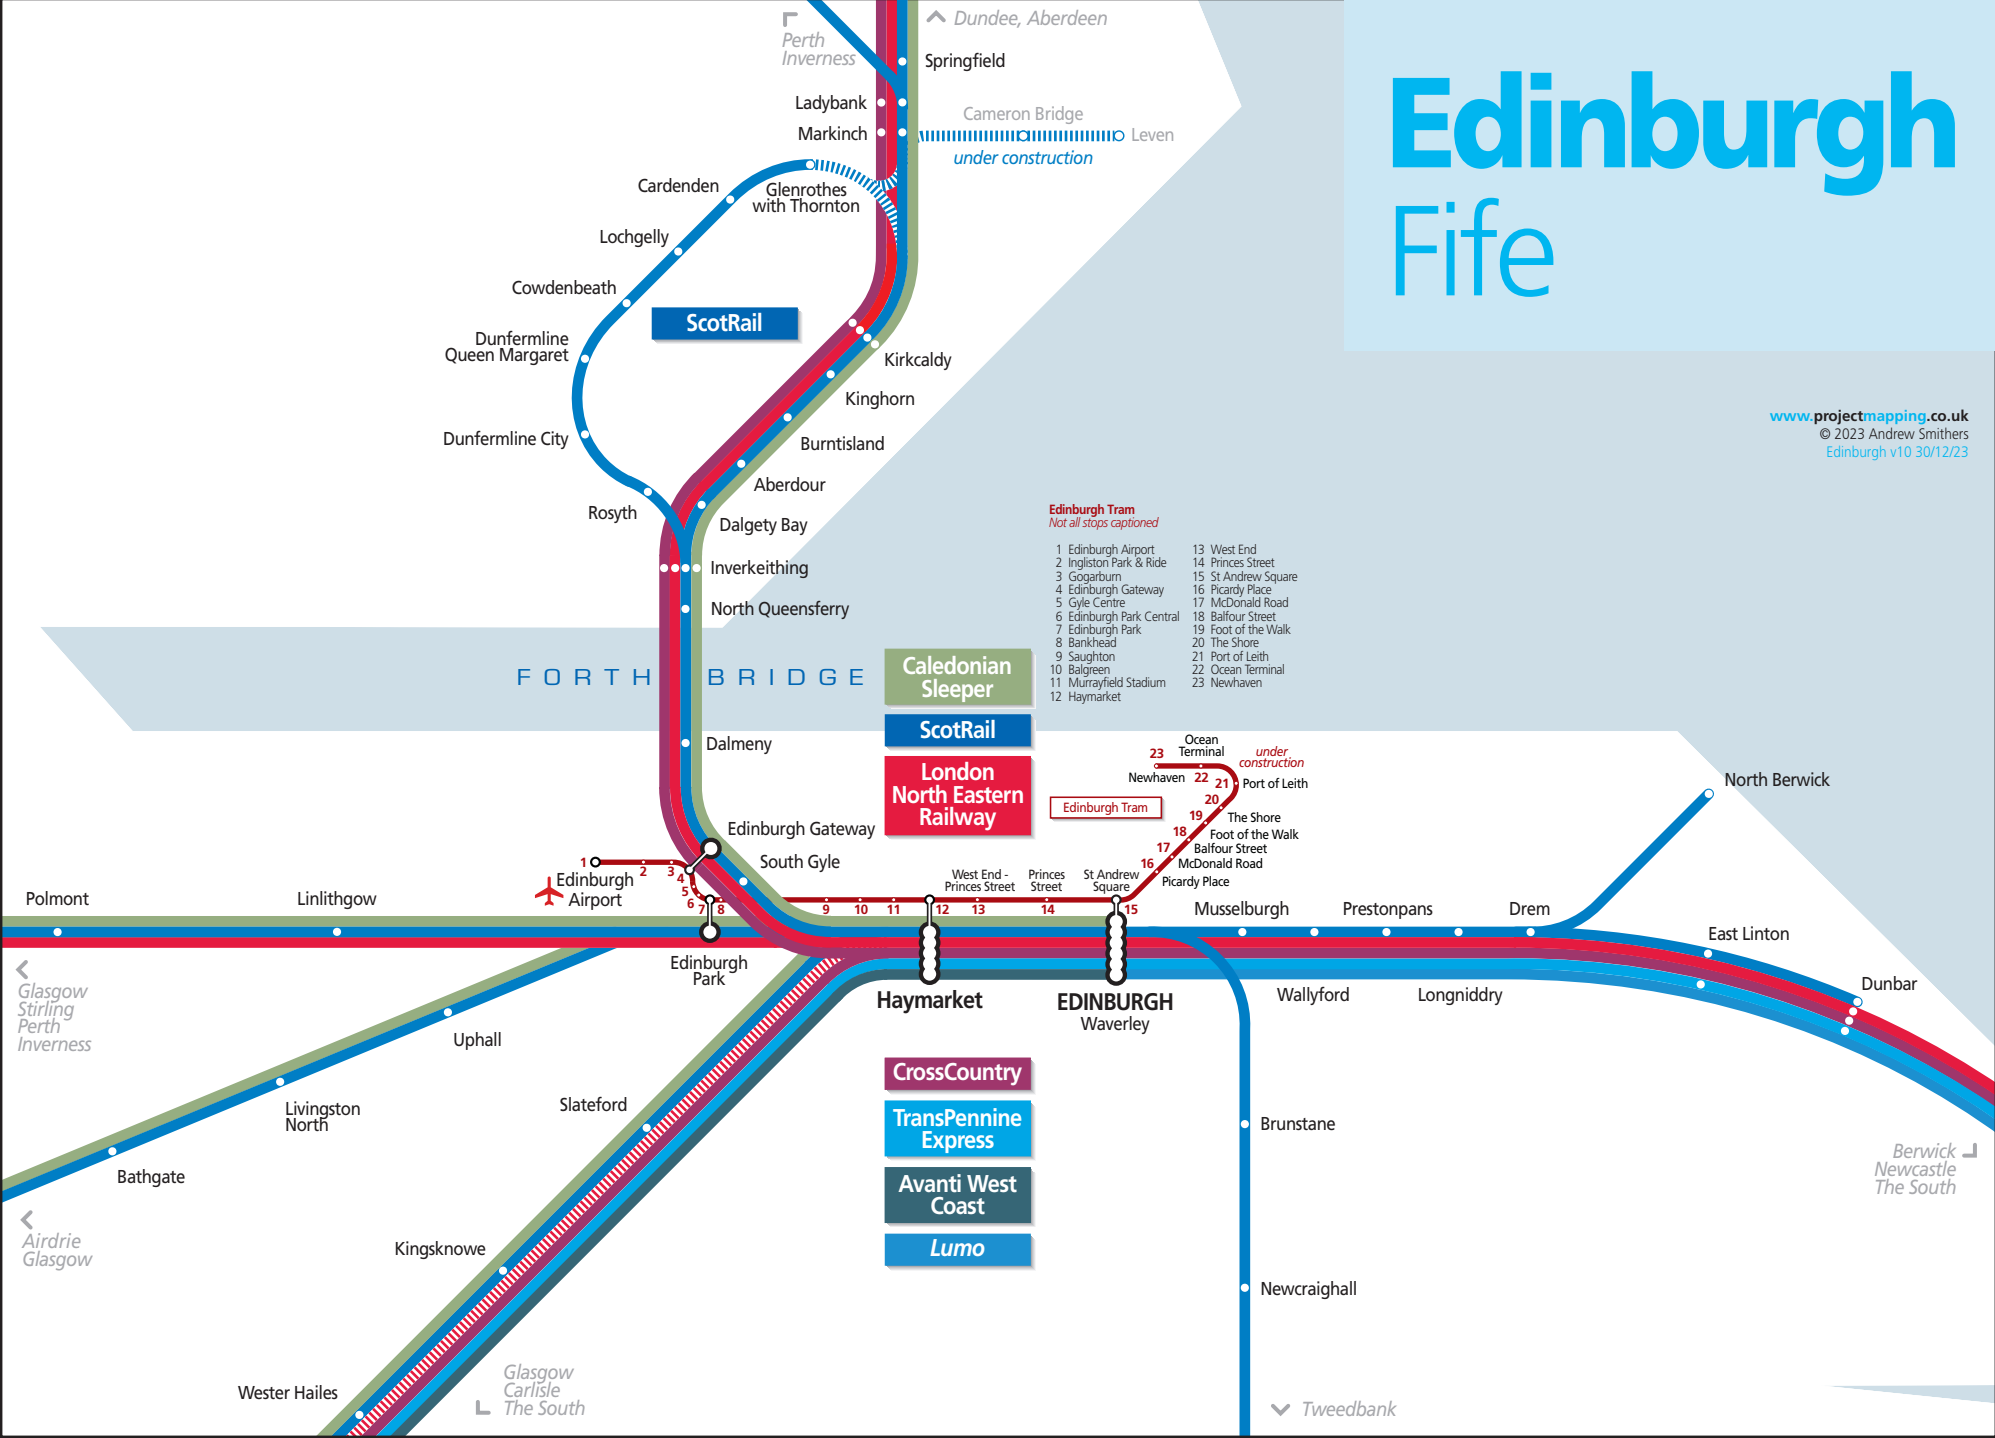

Edinburgh Fife

www.projectmapping.co.uk
© 2023 Andrew Smithers
Edinburgh v10 30/12/23

Edinburgh Tram
Not all stops captioned

Caledonian Sleeper
ScotRail
London North Eastern Railway

Edinburgh Tram
Ocean Terminal *under construction*
Newhaven 22 21 Port of Leith
19 The Shore
18 Foot of the Walk
17 Balfour Street
16 McDonald Road
15 Picardy Place

← Glasgow
Stirling
Perth
Inverness

← Airdrie
Glasgow

→ Berwick
Newcastle
The South

→ Tweedbank