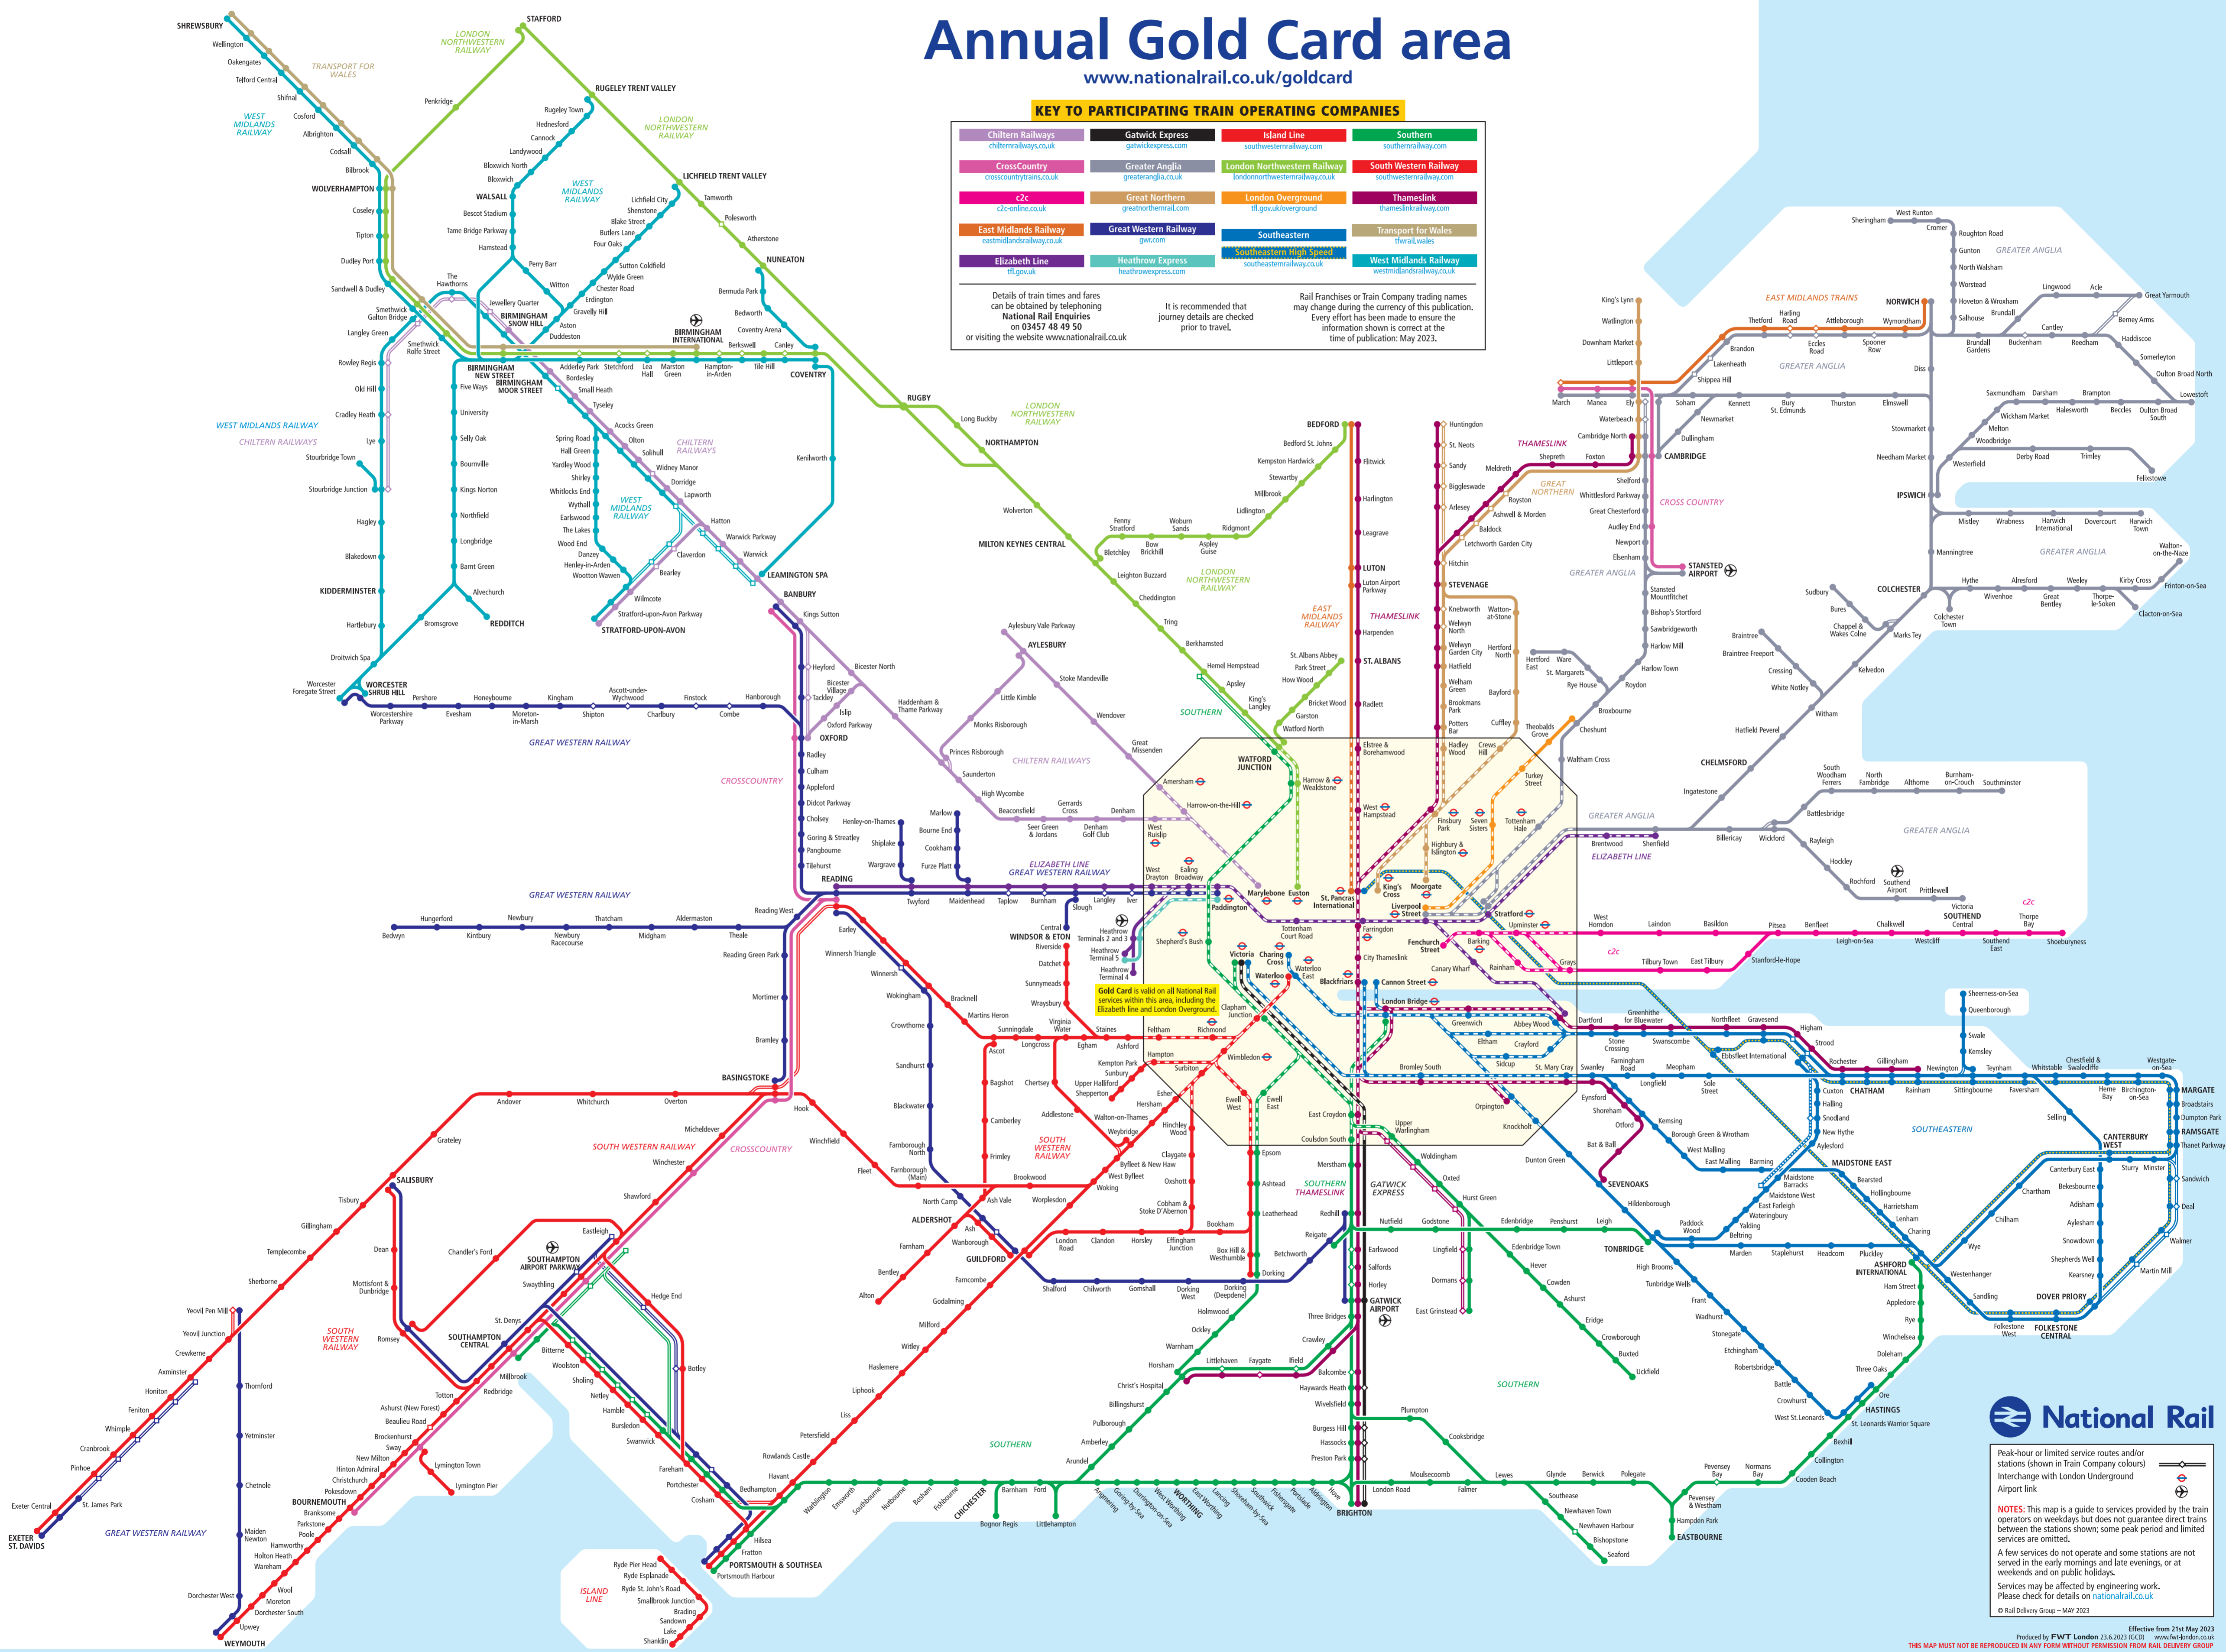

Annual Gold Card area

www.nationalrail.co.uk/goldcard

KEY TO PARTICIPATING TRAIN OPERATING COMPANIES

Chiltern Railways chilternrailways.co.uk	Gatwick Express gatwickexpress.com	Island Line southwesternrailway.com	Southern southernrailway.com
CrossCountry crosscountrytrains.co.uk	Greater Anglia greateranglia.co.uk	London Northwestern Railway londonnorthwesternrailway.co.uk	South Western Railway southwesternrailway.com
c2c c2c-online.co.uk	Great Northern greatnorthernrail.com	London Overground tfl.gov.uk/overground	Thameslink thameslinkrailway.com
East Midlands Railway eastmidlandsrailway.co.uk	Great Western Railway gwr.com	Southeastern southeasternrailway.co.uk	Transport for Wales tfnrail.wales
Elizabeth Line tfl.gov.uk	Heathrow Express heathrowexpress.com	Southeastern High Speed southeasternrailway.co.uk	West Midlands Railway westmidlandsrailway.co.uk