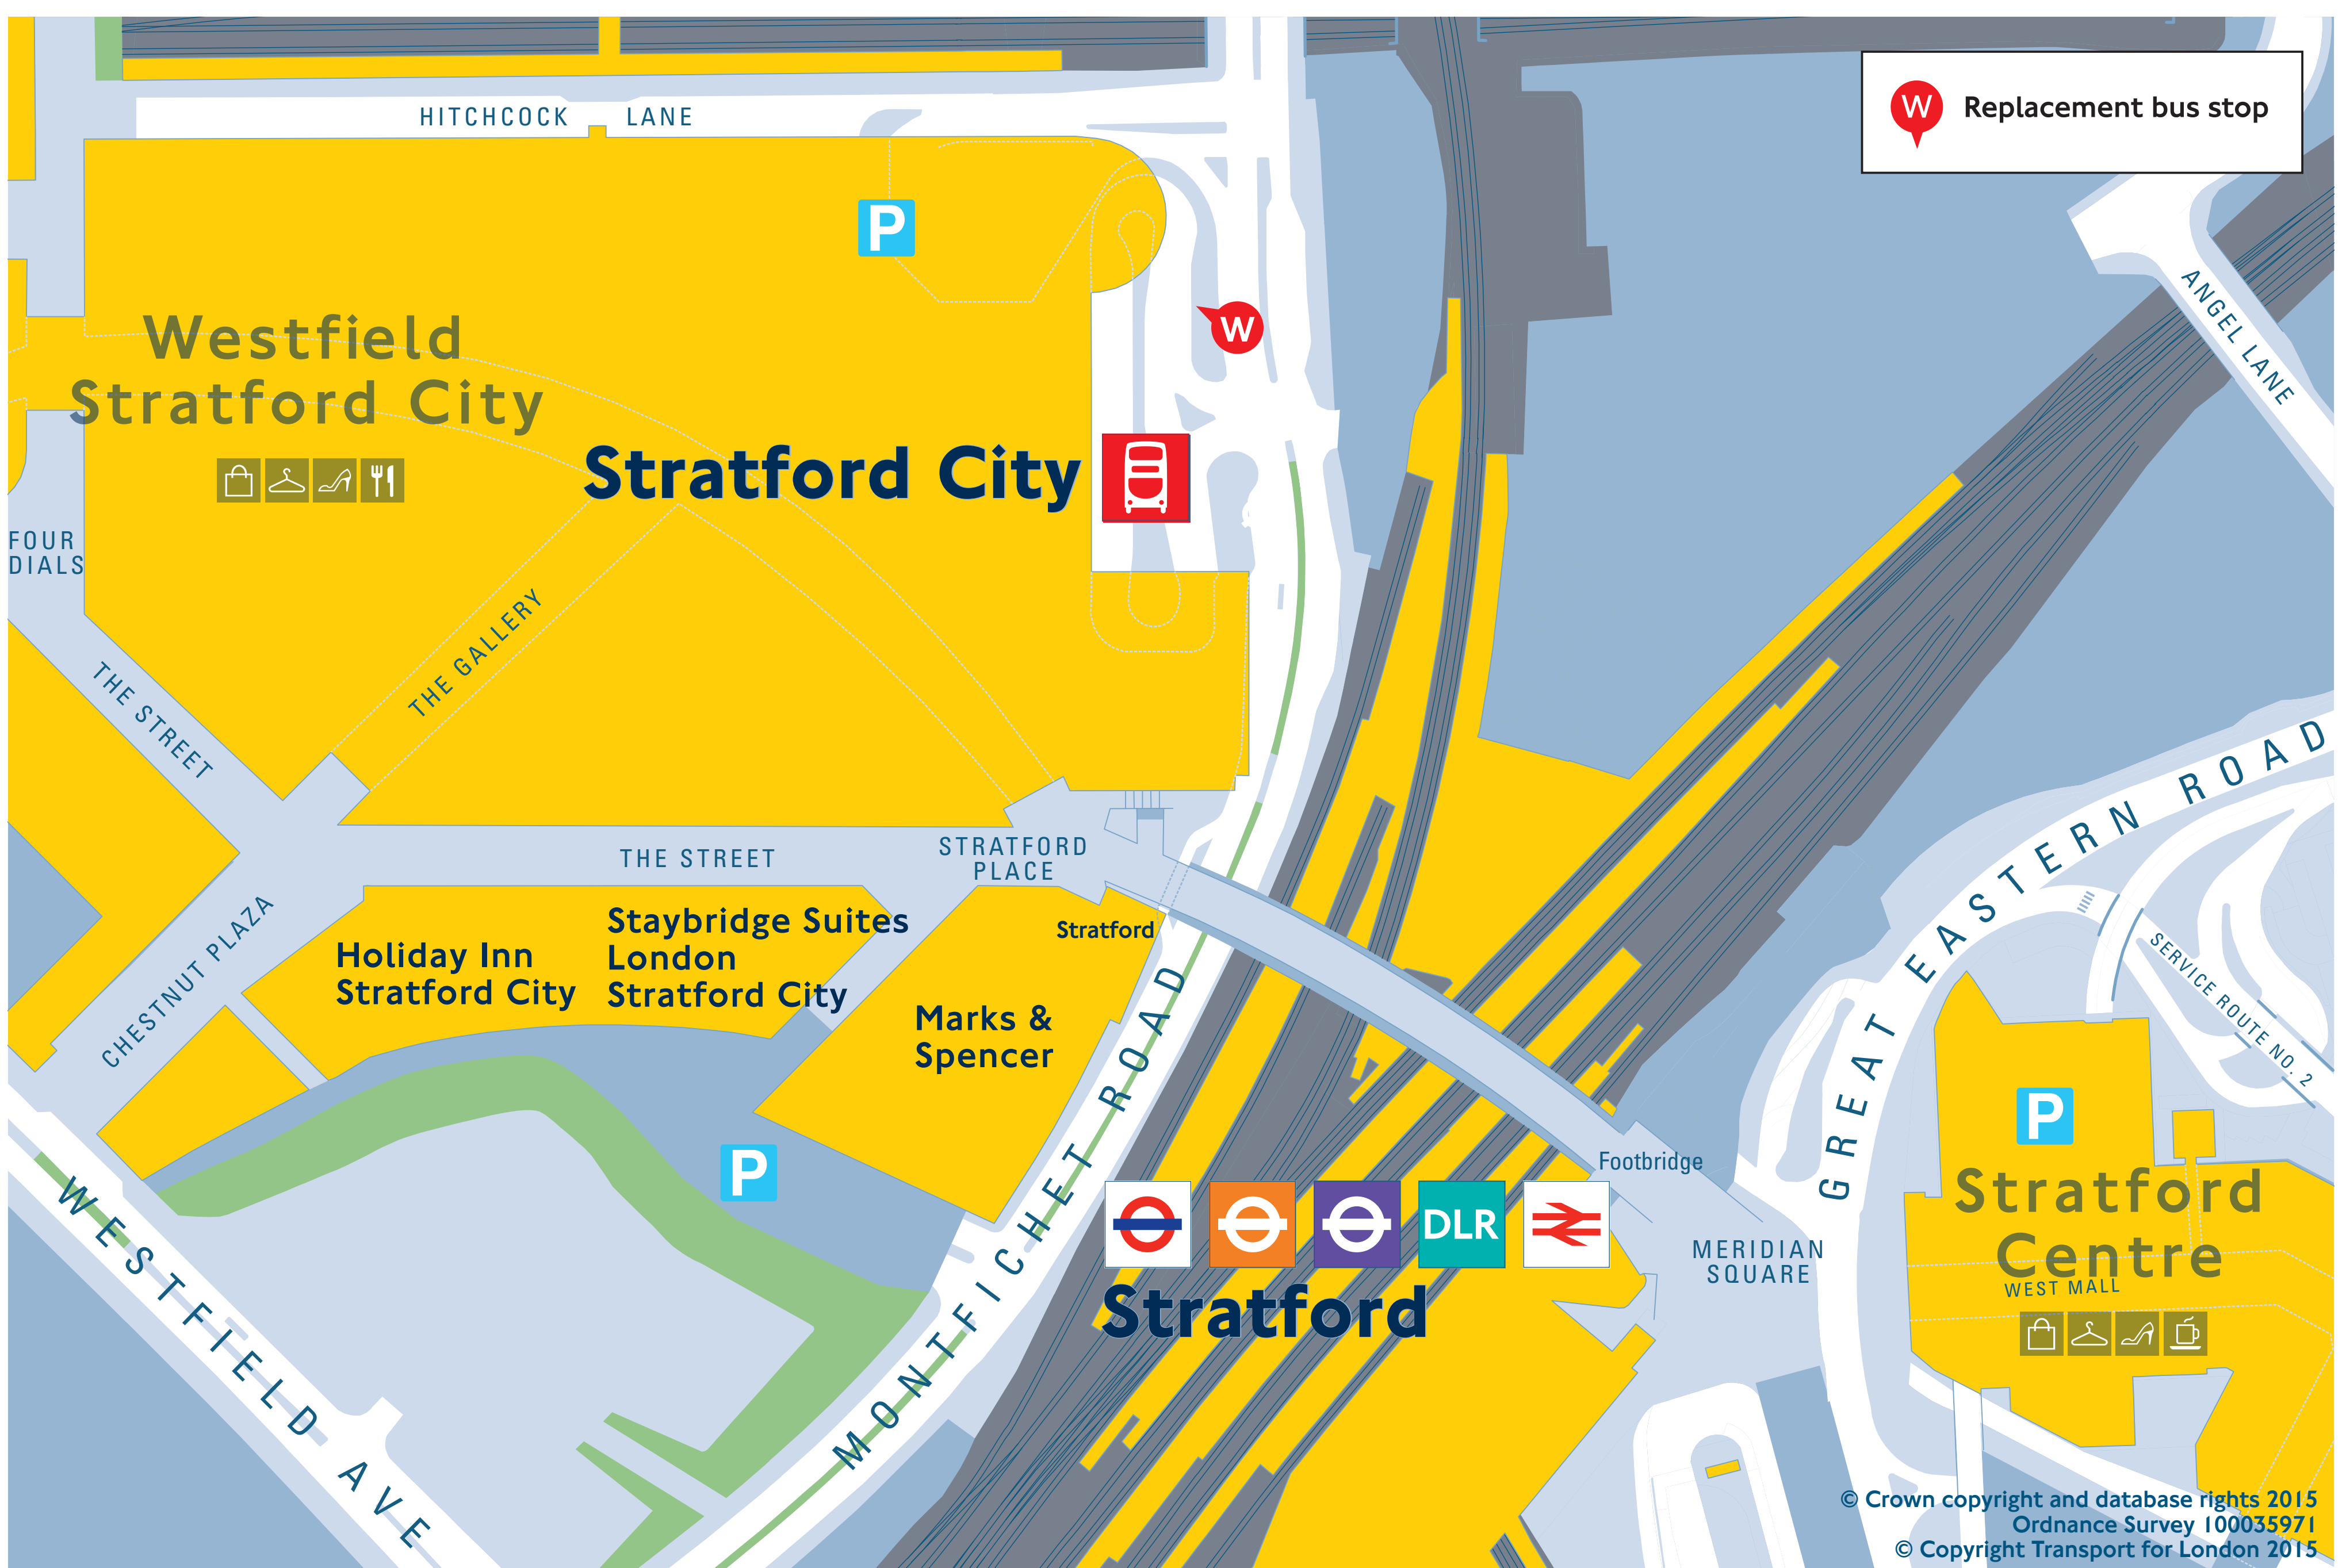

Elizabeth line

Replacement bus service

for buses towards

Romford

 not calling at Maryland

For buses to Newbury Park and Shenfield change at Chadwell Heath or Romford.

Change at Newbury Park for the Central line (not after 24:00 on Sundays).

if you fail to show on demand a ticket, validated smartcard or other travel authority valid for the whole of your journey

POSTER A - Post at Stratford on 04/05, 11/12, 18/19, 25/26 February, 04/05 & 11/12 March 2023 CRL/064 & CRL/065 QTY 18

TRANSPORT FOR LONDON
EVERY JOURNEY MATTERS