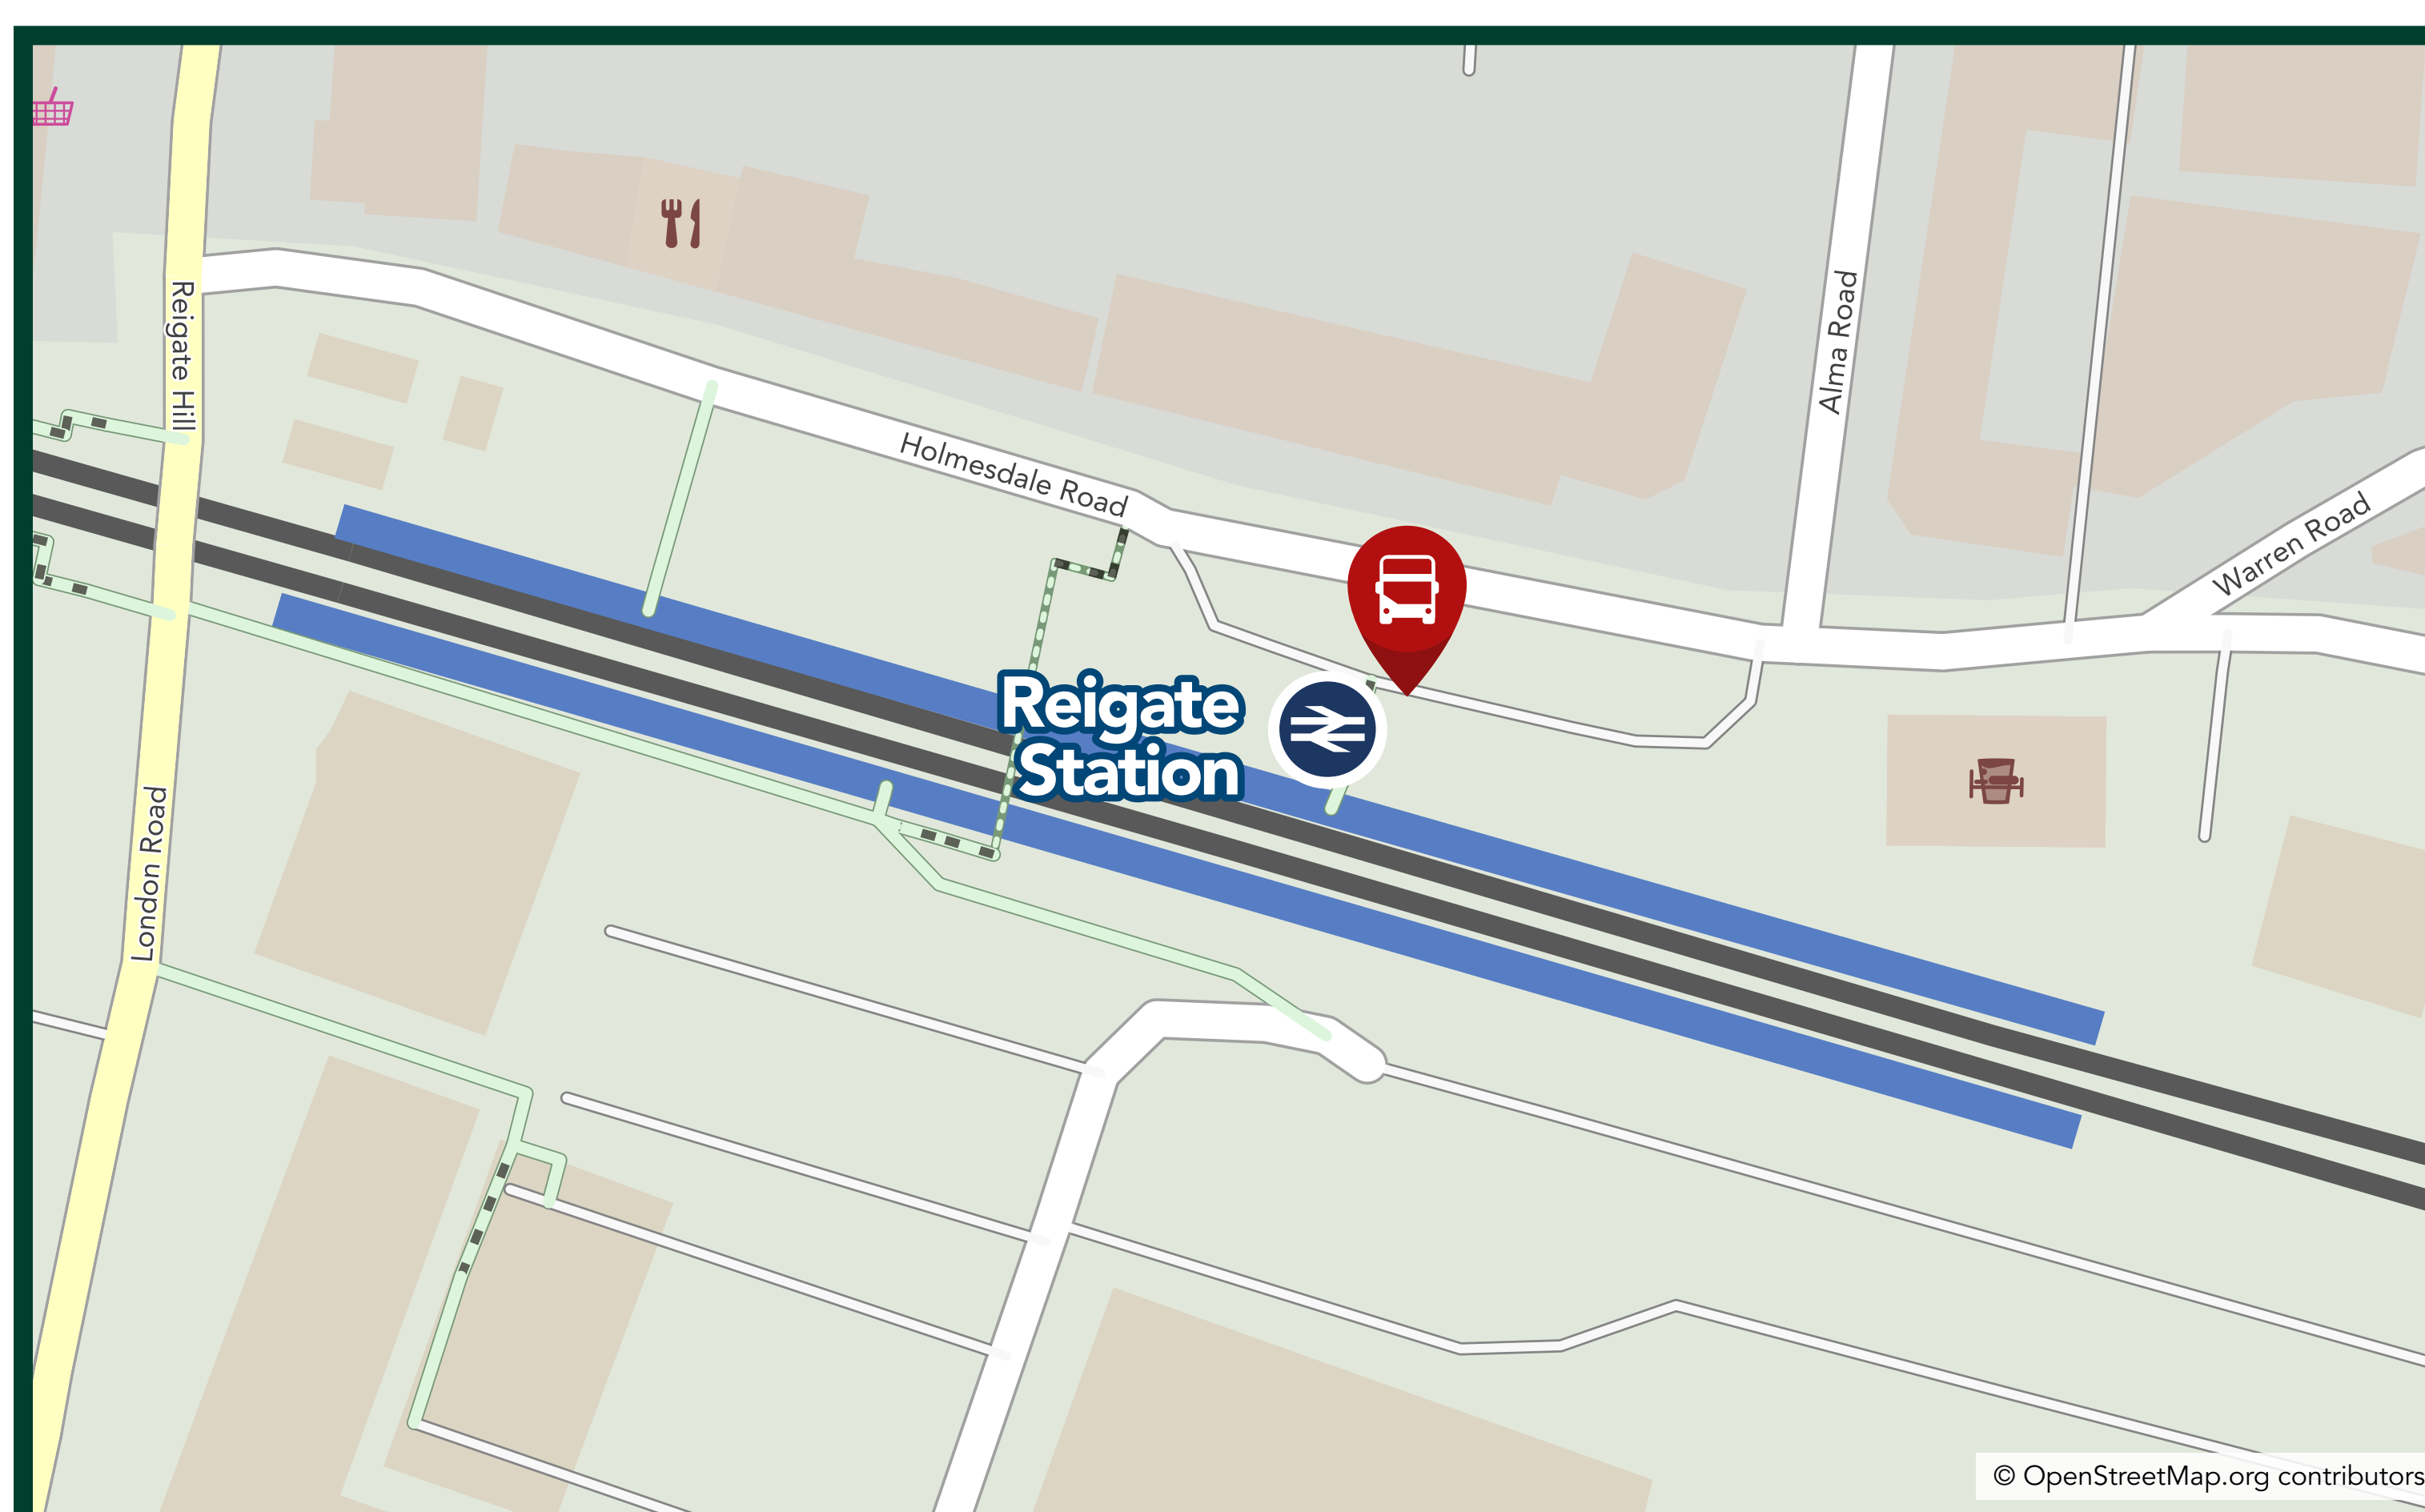

# Where do I catch my replacement bus?

## Reigate

**When trains are unable to run due to improvement works or disruption, dedicated replacement buses will stop at the locations shown below.**

Rail replacement buses will display a prominent sign in the front window.

For journeys on regular scheduled buses, information on bus stops can be found on the separate "Onward Travel" poster or by scanning the QR code below to access the information page for this station.

All rail replacement buses: