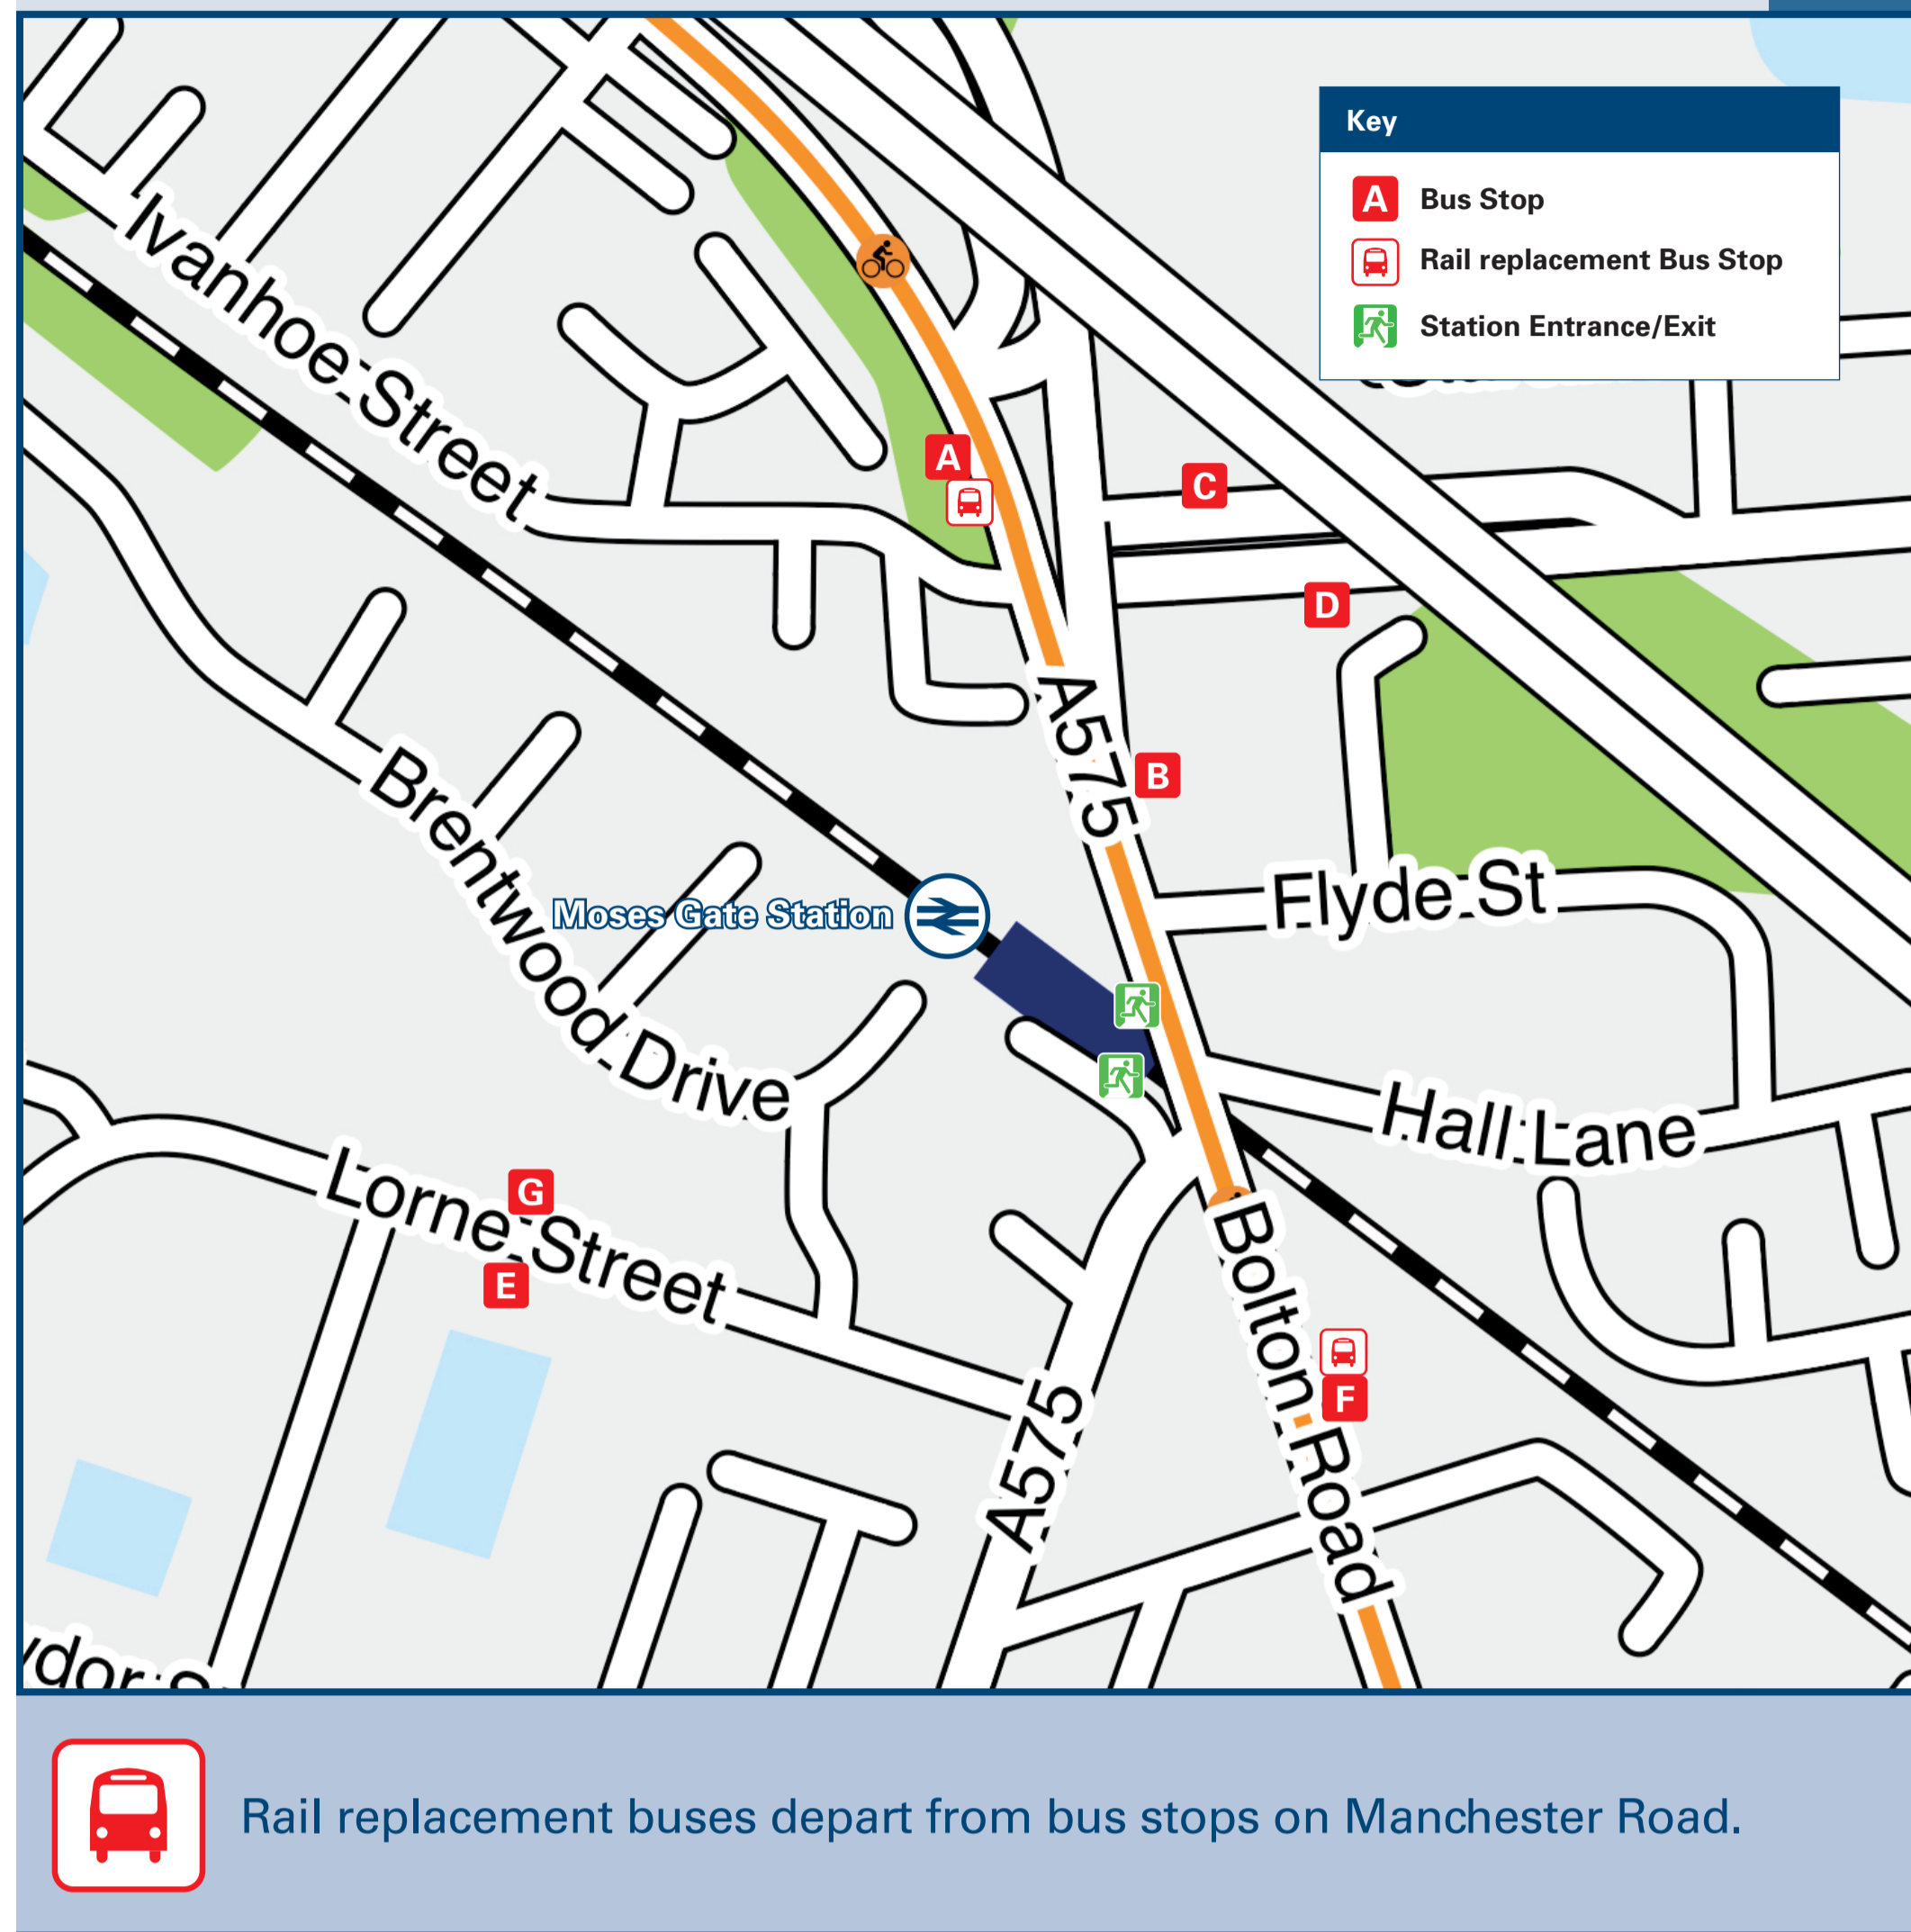

Moses Gate Station

Onward Travel Information

Buses