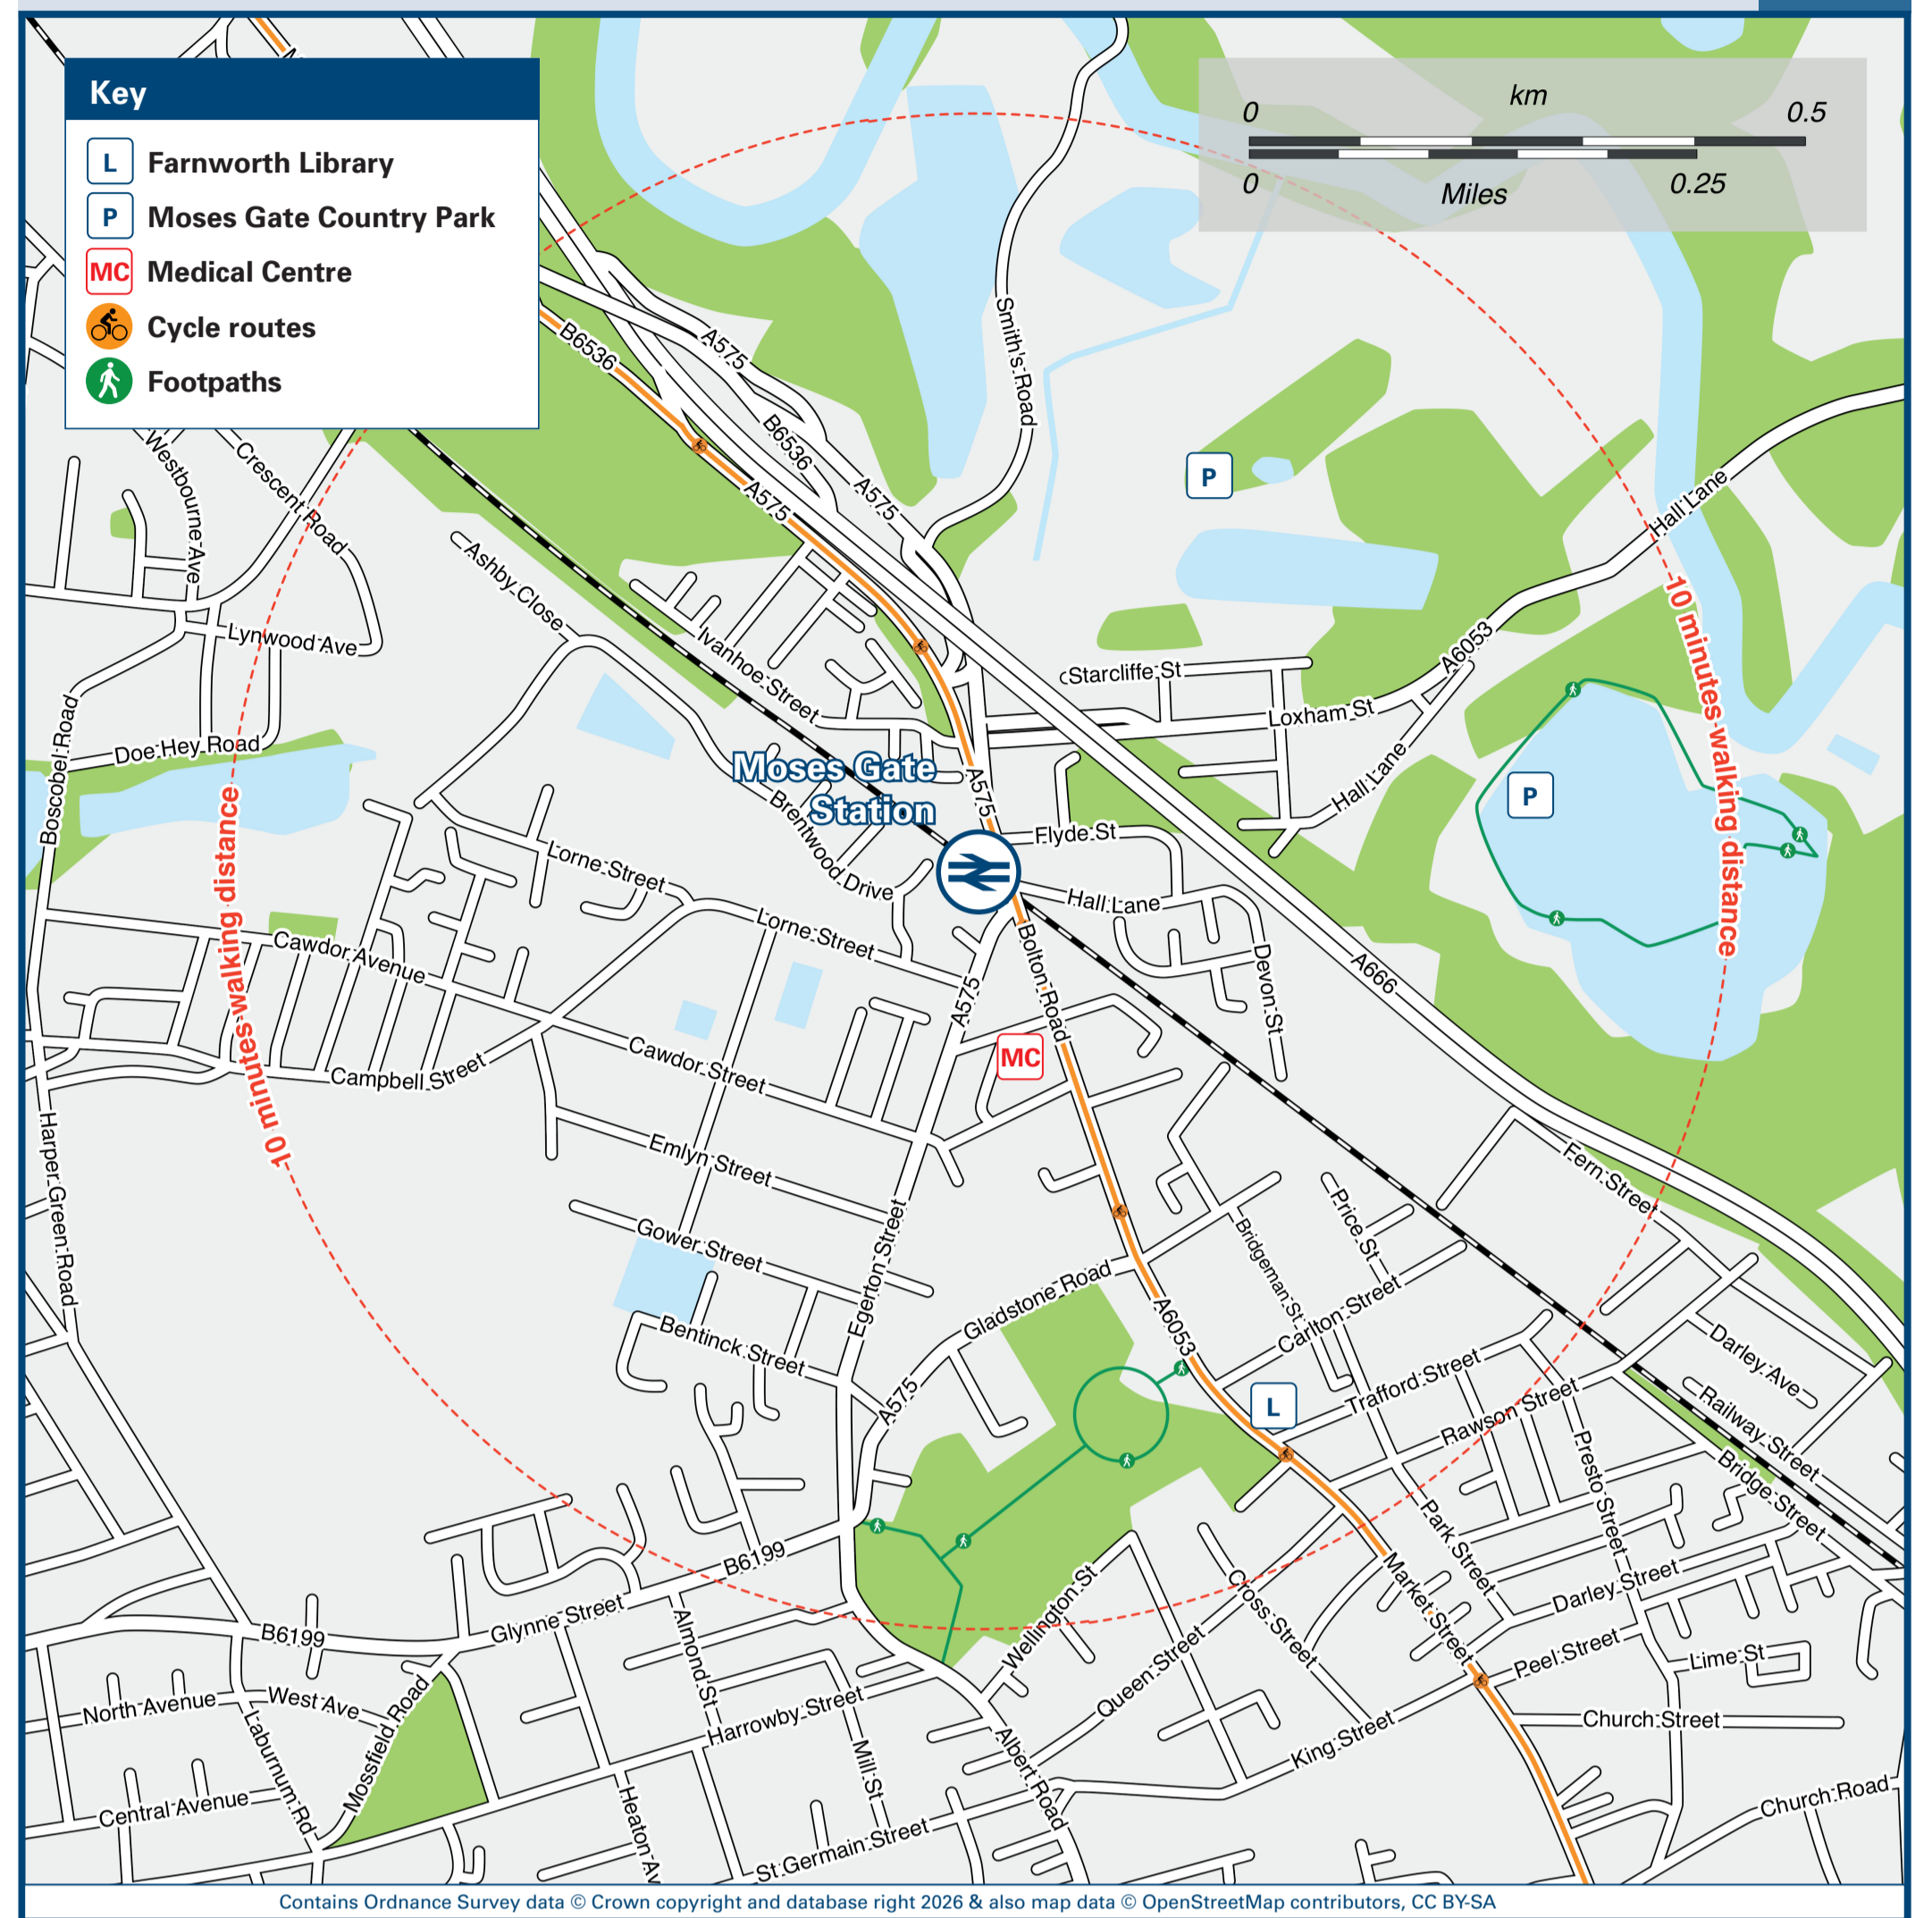

Local area map

Main destinations by bus

(Data correct at February 2026)

DESTINATION	BUS ROUTES	BUS STOP
Blackrod	521	B, D, F
	8, 37	A
Bolton	22	E
	524	D
Burnden (Manchester Road)	8, 37	A
	524	D
Bury	524	C
Chequerbent	521	B, D, F
Eccles Interchange	22	F, G
Great Lever (Green Lane)	22	E
Farnworth	8, 22, 37, 521	F
	8, 37, 521	B
Harper Green	22	E
Highfield (Plodder Lane)	521	B, D, F
Irlams o' th' Height	8, 37	B, F

DESTINATION	BUS ROUTES	BUS STOP
	8	B, F
Kearsley	22	F
	22	G
Little Lever	521, 524	C
Monton	22	F, G
New Bury	521	B, D, F
Over Hulton	521	B, D, F
Pendlebury	22	F, G
	8	B, F
Pendleton	8, 37	B, F
Radcliffe	524	C
	521	B, D, F
Royal Bolton Hospital	22#	E
Salford Shopping Centre	8, 37	B, F
	22	F, G
Swinton	37	B, F

DESTINATION	BUS ROUTES	BUS STOP
The Trafford Centre	22	F, G
University of Salford	8, 37	B, F
Walkden	37	B, F
Wardley (Manchester Road)	37	B, F
Westhoughton	521	B, D, F
Wingates	521	B, D, F

Notes

Bus routes 8, 22, 37 and 524 operate daily services, including evenings, Sundays and public holidays.
Bus route 521 operates a daytime service on Mondays to Saturdays, only.
For bus times and days of operation please contact Traveline on www.traveline.info or call: 0871 200 22 33
Direct trains operate to this destination from this station.
Change here for Metrolink tram services.
Alight bus route 22 at Minerva Road for a 10 minutes walk to the Royal Bolton Hospital.

Taxis

Moses Gate station has no taxi rank or cab office. Advance booking is essential, please consider using the following local operators: (Inclusion of this number doesn't represent any endorsement of the taxi firm)

Metro Cars
01204 520 000

Hastings Cars Nw
01204 525 524

United Taxis Bolton
01204 615 48

Further information about all onward travel

Local Cycle Info bolton.gov.uk For more information about cycle routes.	National Cycle Info walkwheelcycletrust.org.uk	Bus Times See timetable displays at bus stops. www.traveline.info 0871 200 22 33 call cost 13p per minute plus your phone company's access charge	PlusBus plusbus.info PlusBus is a discount price 'bus pass' that you buy with your train ticket. It gives you unlimited bus travel around your chosen town, on participating buses. Visit www.plusbus.info

National Rail Enquiries

Online nationalrail.co.uk	NRE App Free National Rail Enquiries app for iOS and Android	Social Media facebook.com/nationalrailenq @nationalrailenq	Alert Me You can sign up to Alert Me messages on the National Rail Enquiries website where you can receive train and platform notifications directly to your smart phone. nationalrail.co.uk/alertme	Contact Centre 03457 48 49 50 Calls cost no more than calls to geographic numbers (01 or 02) and may be recorded.	PlusBike nationalrail.co.uk/plusbike For more information.