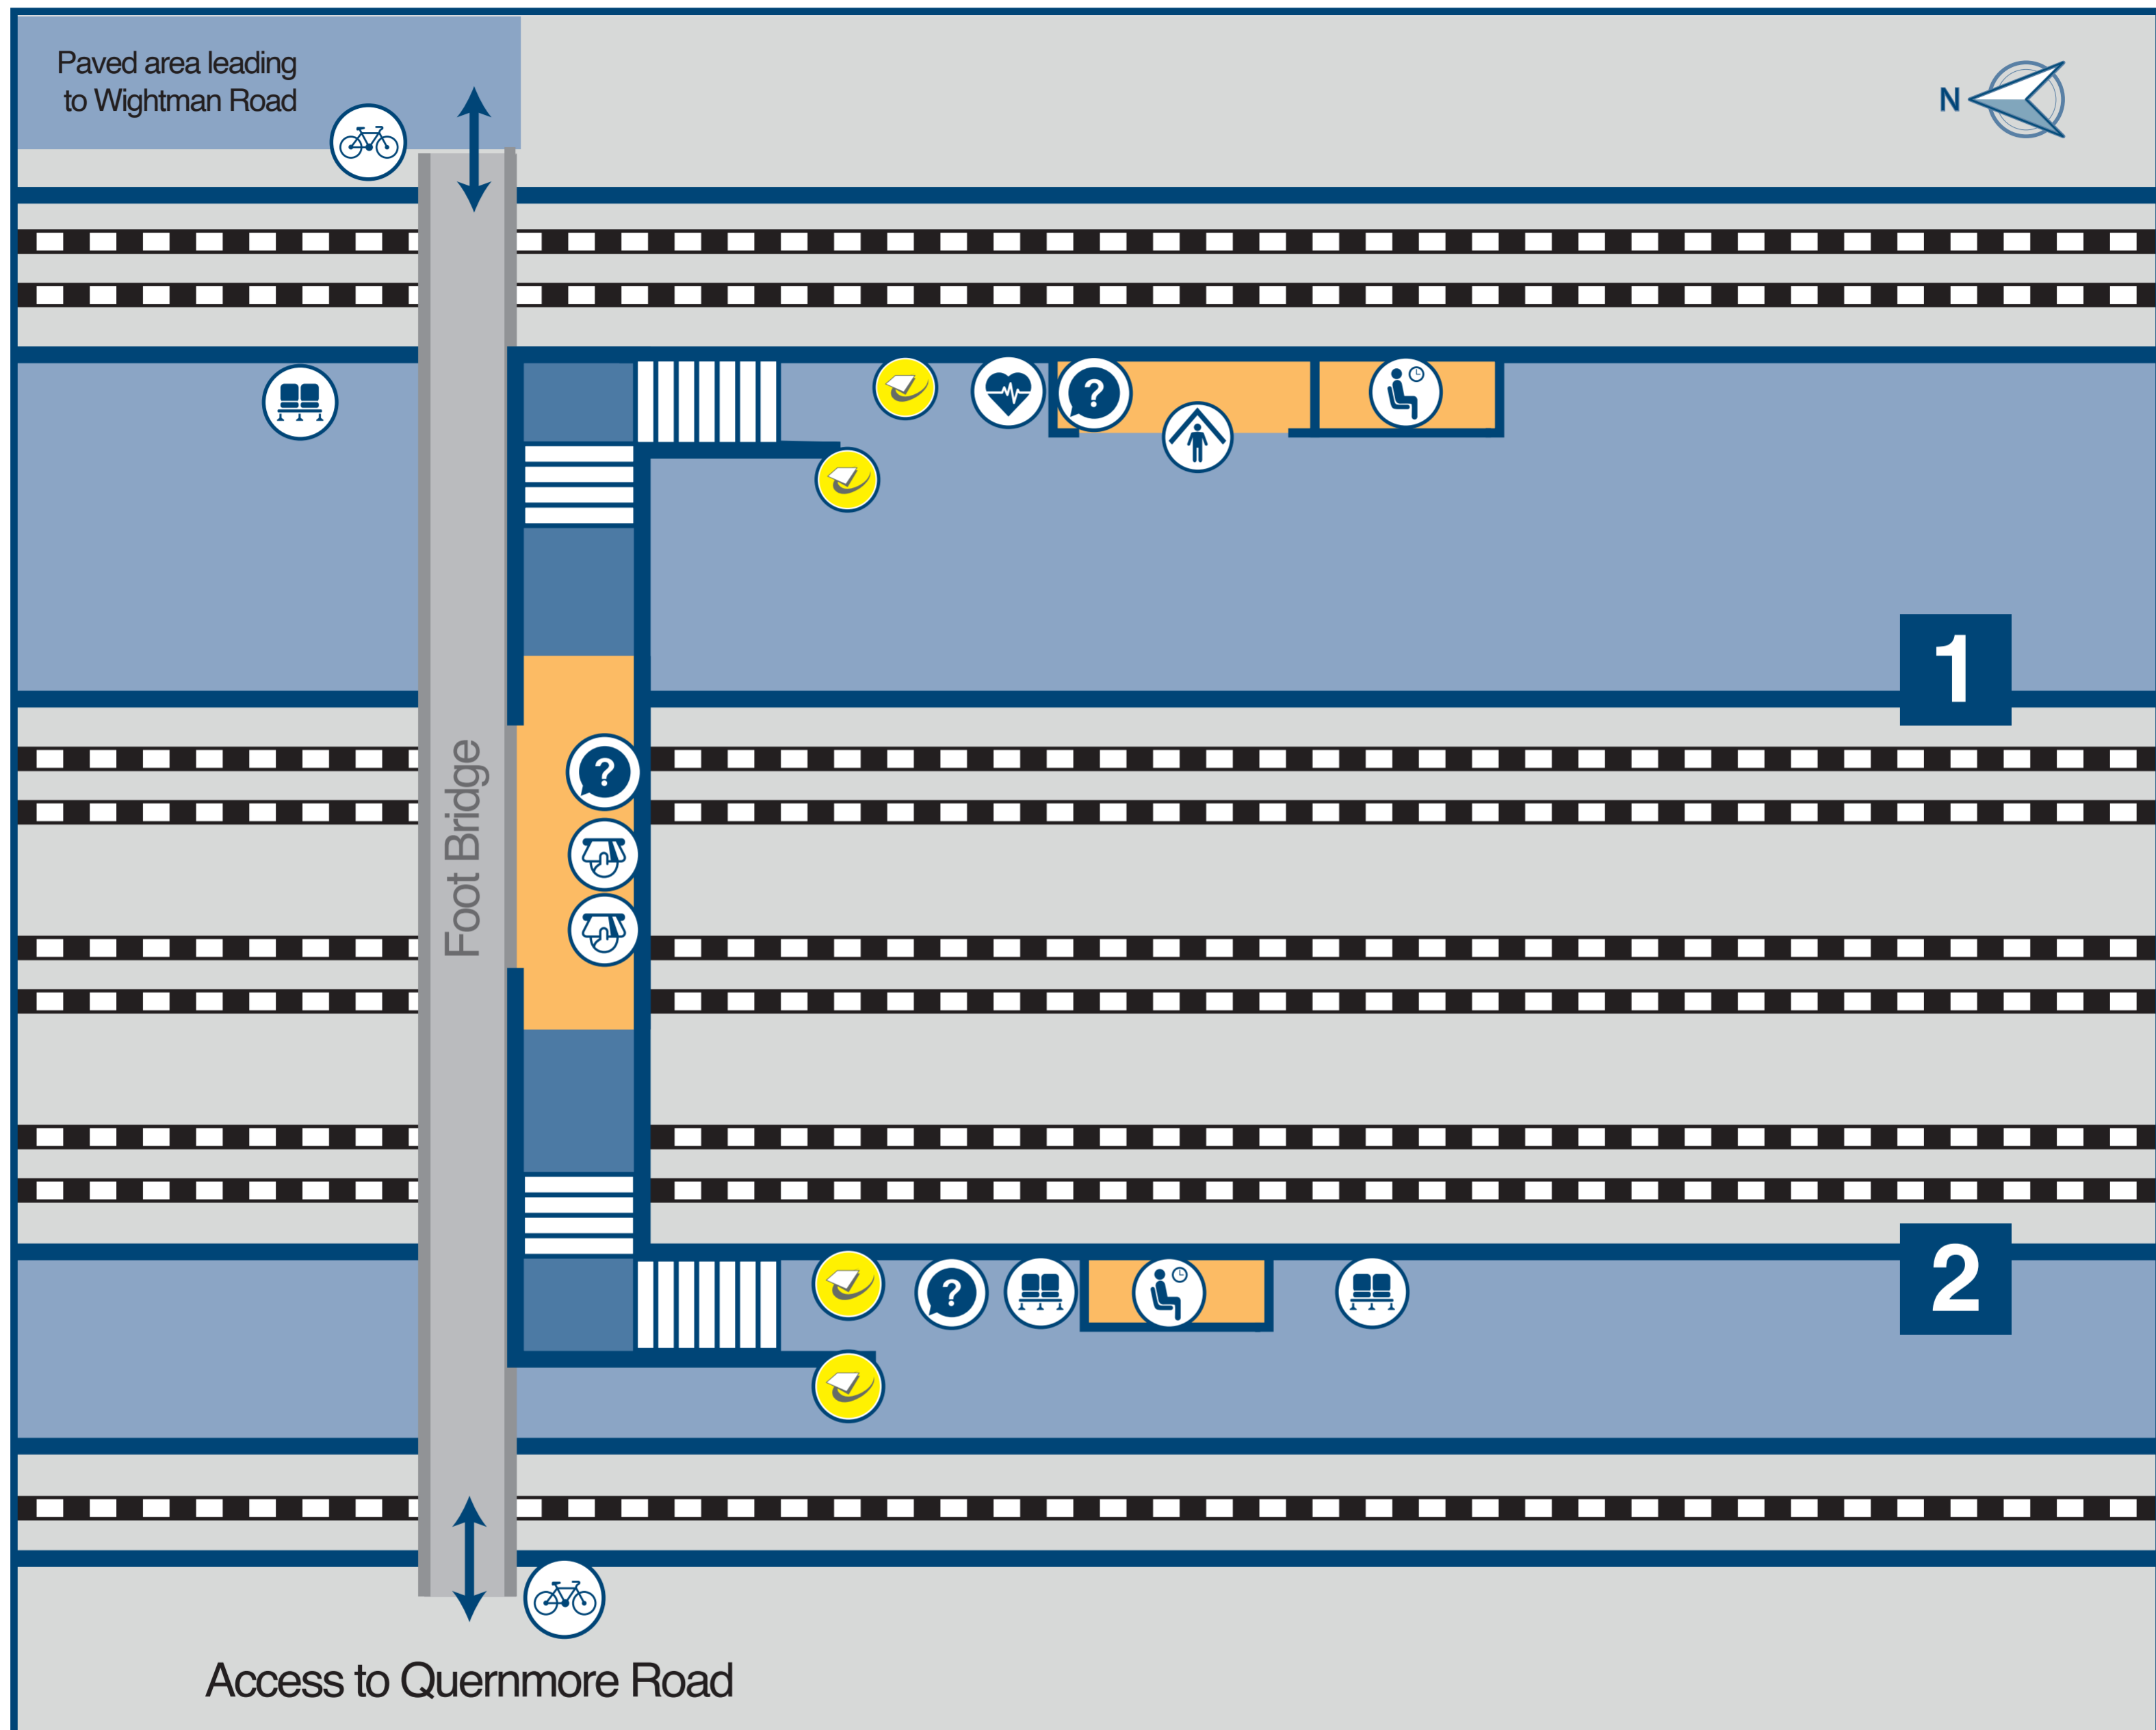

# Harringay Station Plan

Key	
<b>1</b> <b>2</b>	Platforms 1 & 2
	Cycle Rack
	Defibrillator
	Help Point
	Oyster
	Entrance / Exit
	Seats
	Shelter
	Ticket Machine
	Waiting Room