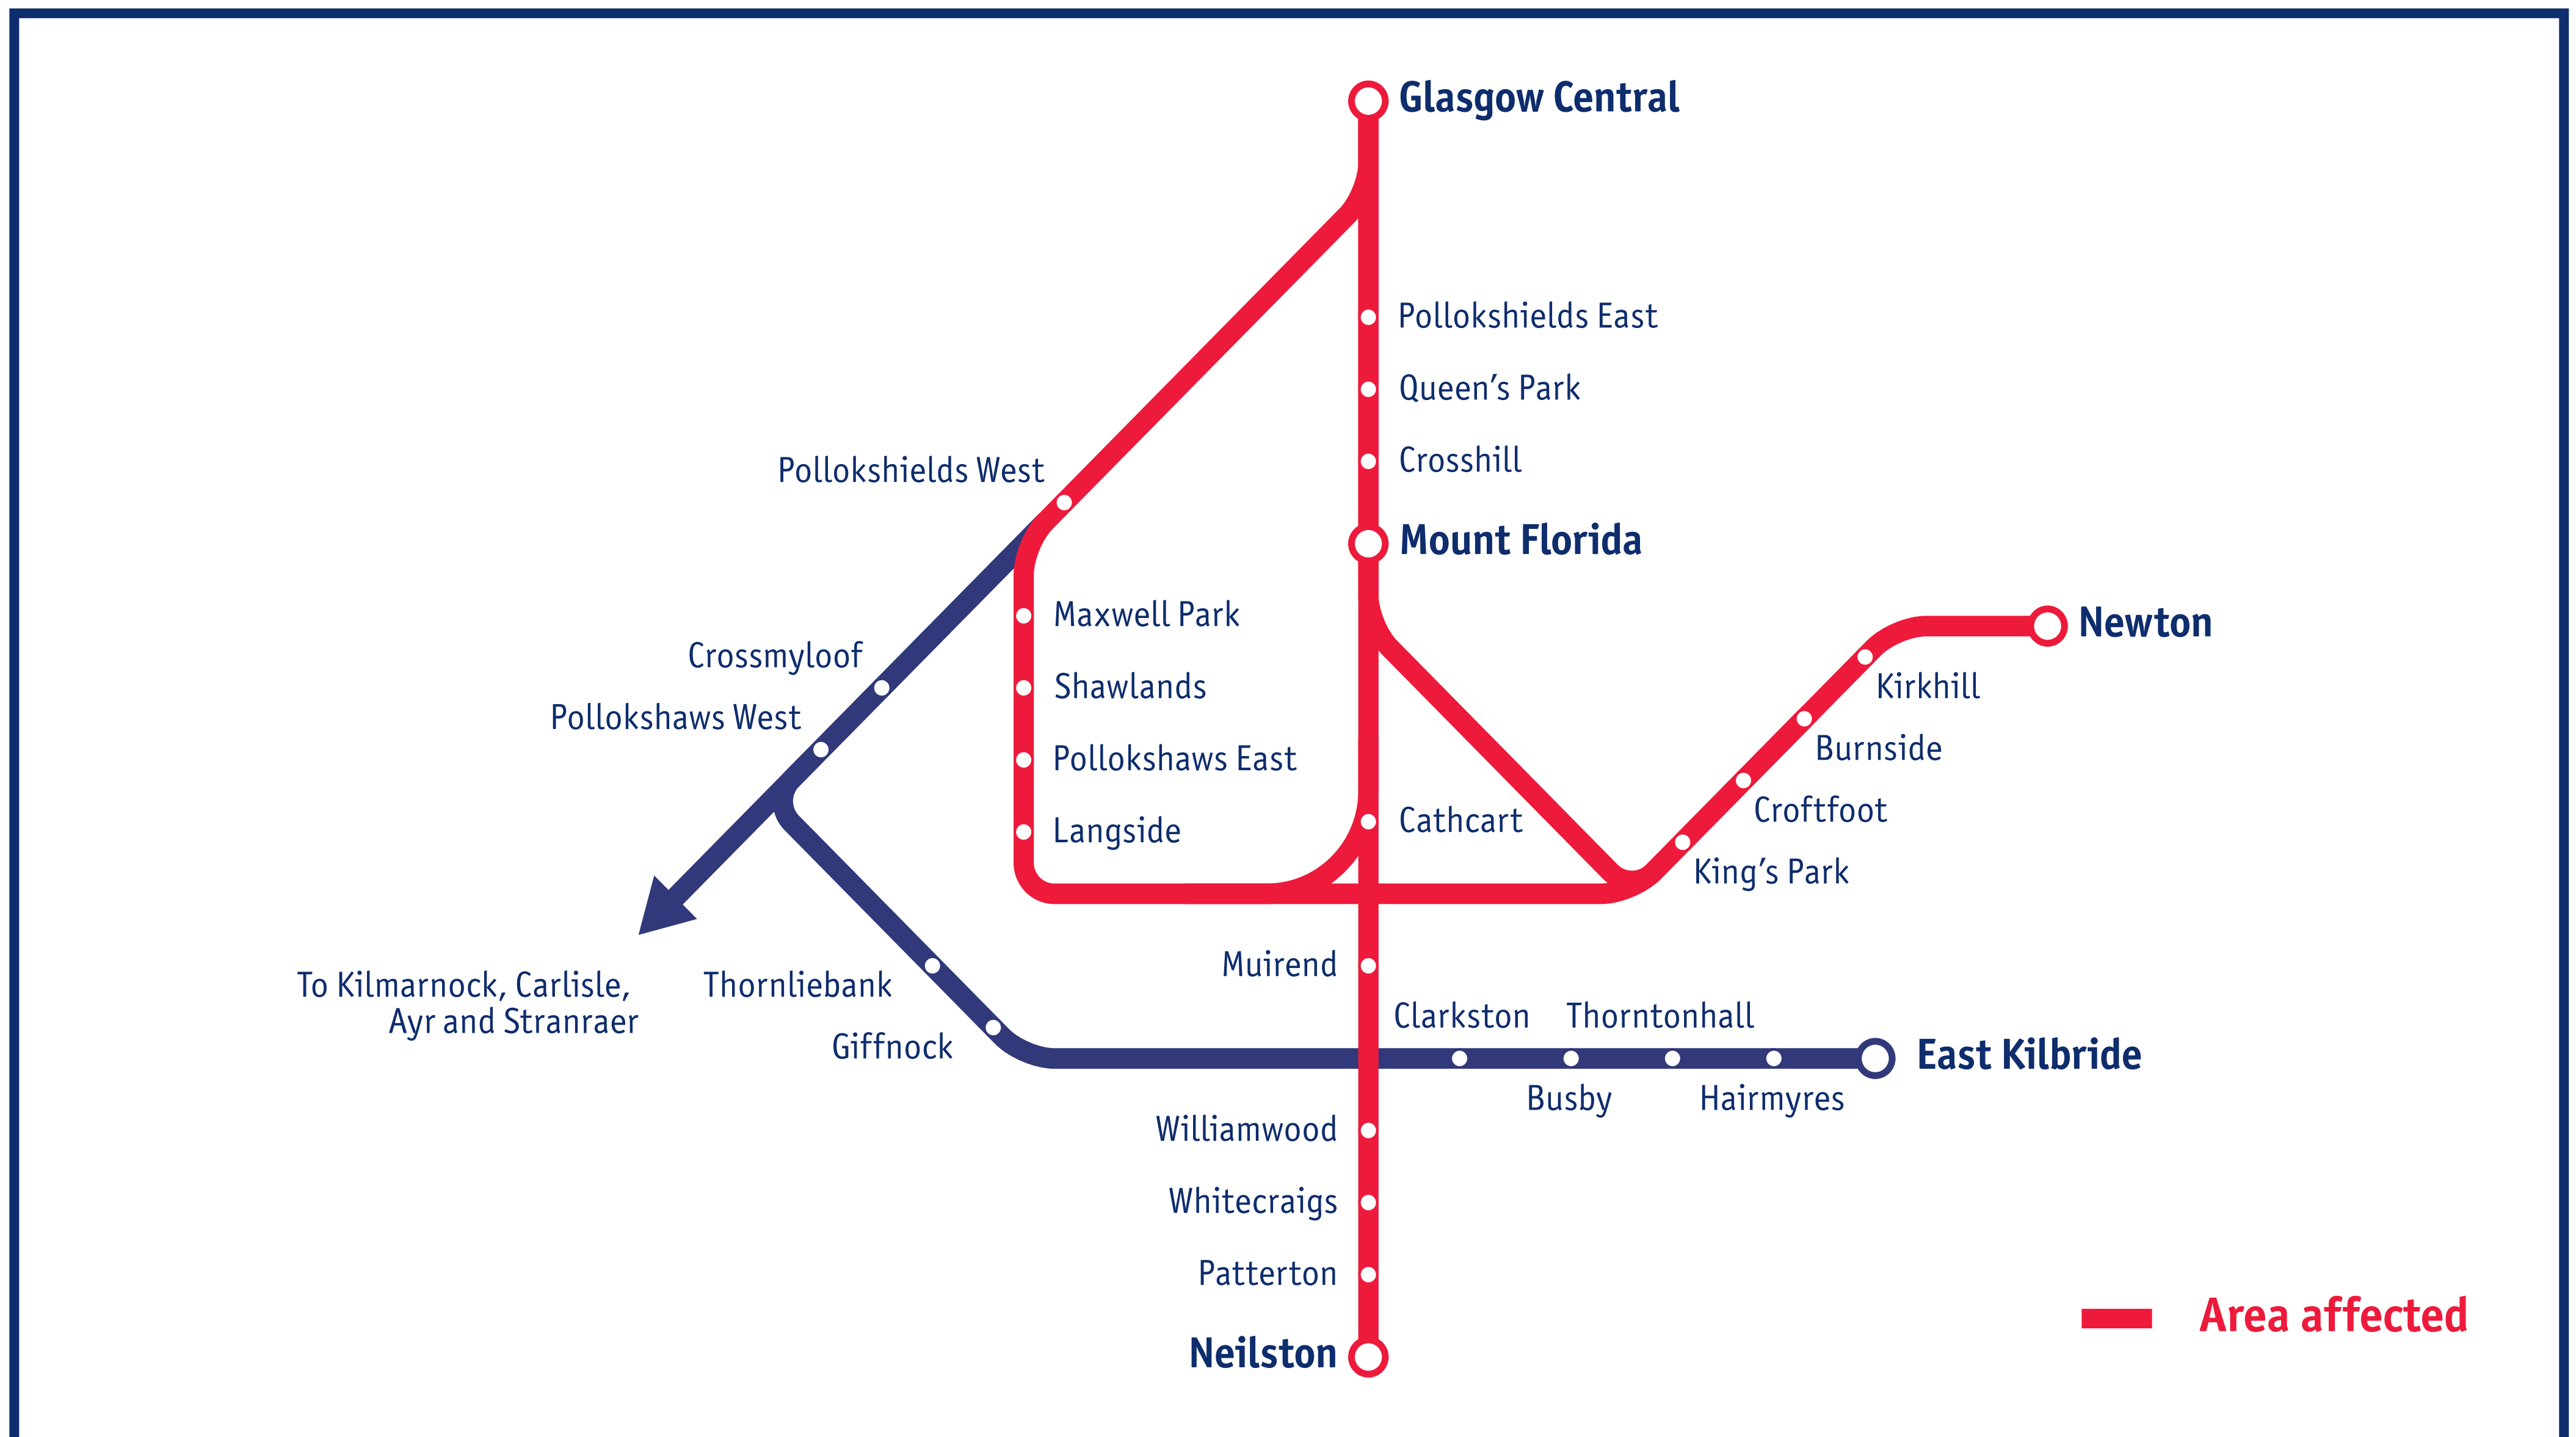

Service Alterations

Glasgow – Neilston & Newton Glasgow Inner & Outer Circle

Saturdays 8 & 15 August
Sundays 9 & 16 August

Replacement bus provision is limited and customers may be required to queue or travel on the next bus.

If you travel to / from any of the stations marked in red above, buses will replace trains for all or part of your journey.

Glasgow Central – Newton (via Mount Florida)

- All trains on this route are cancelled.

Glasgow Central – Newton (via Langside)

- All trains on this route are cancelled.

Glasgow Central – Neilston

- All trains on this route are cancelled.

Glasgow Central Inner and Outer Circle

- All trains on this route are cancelled.