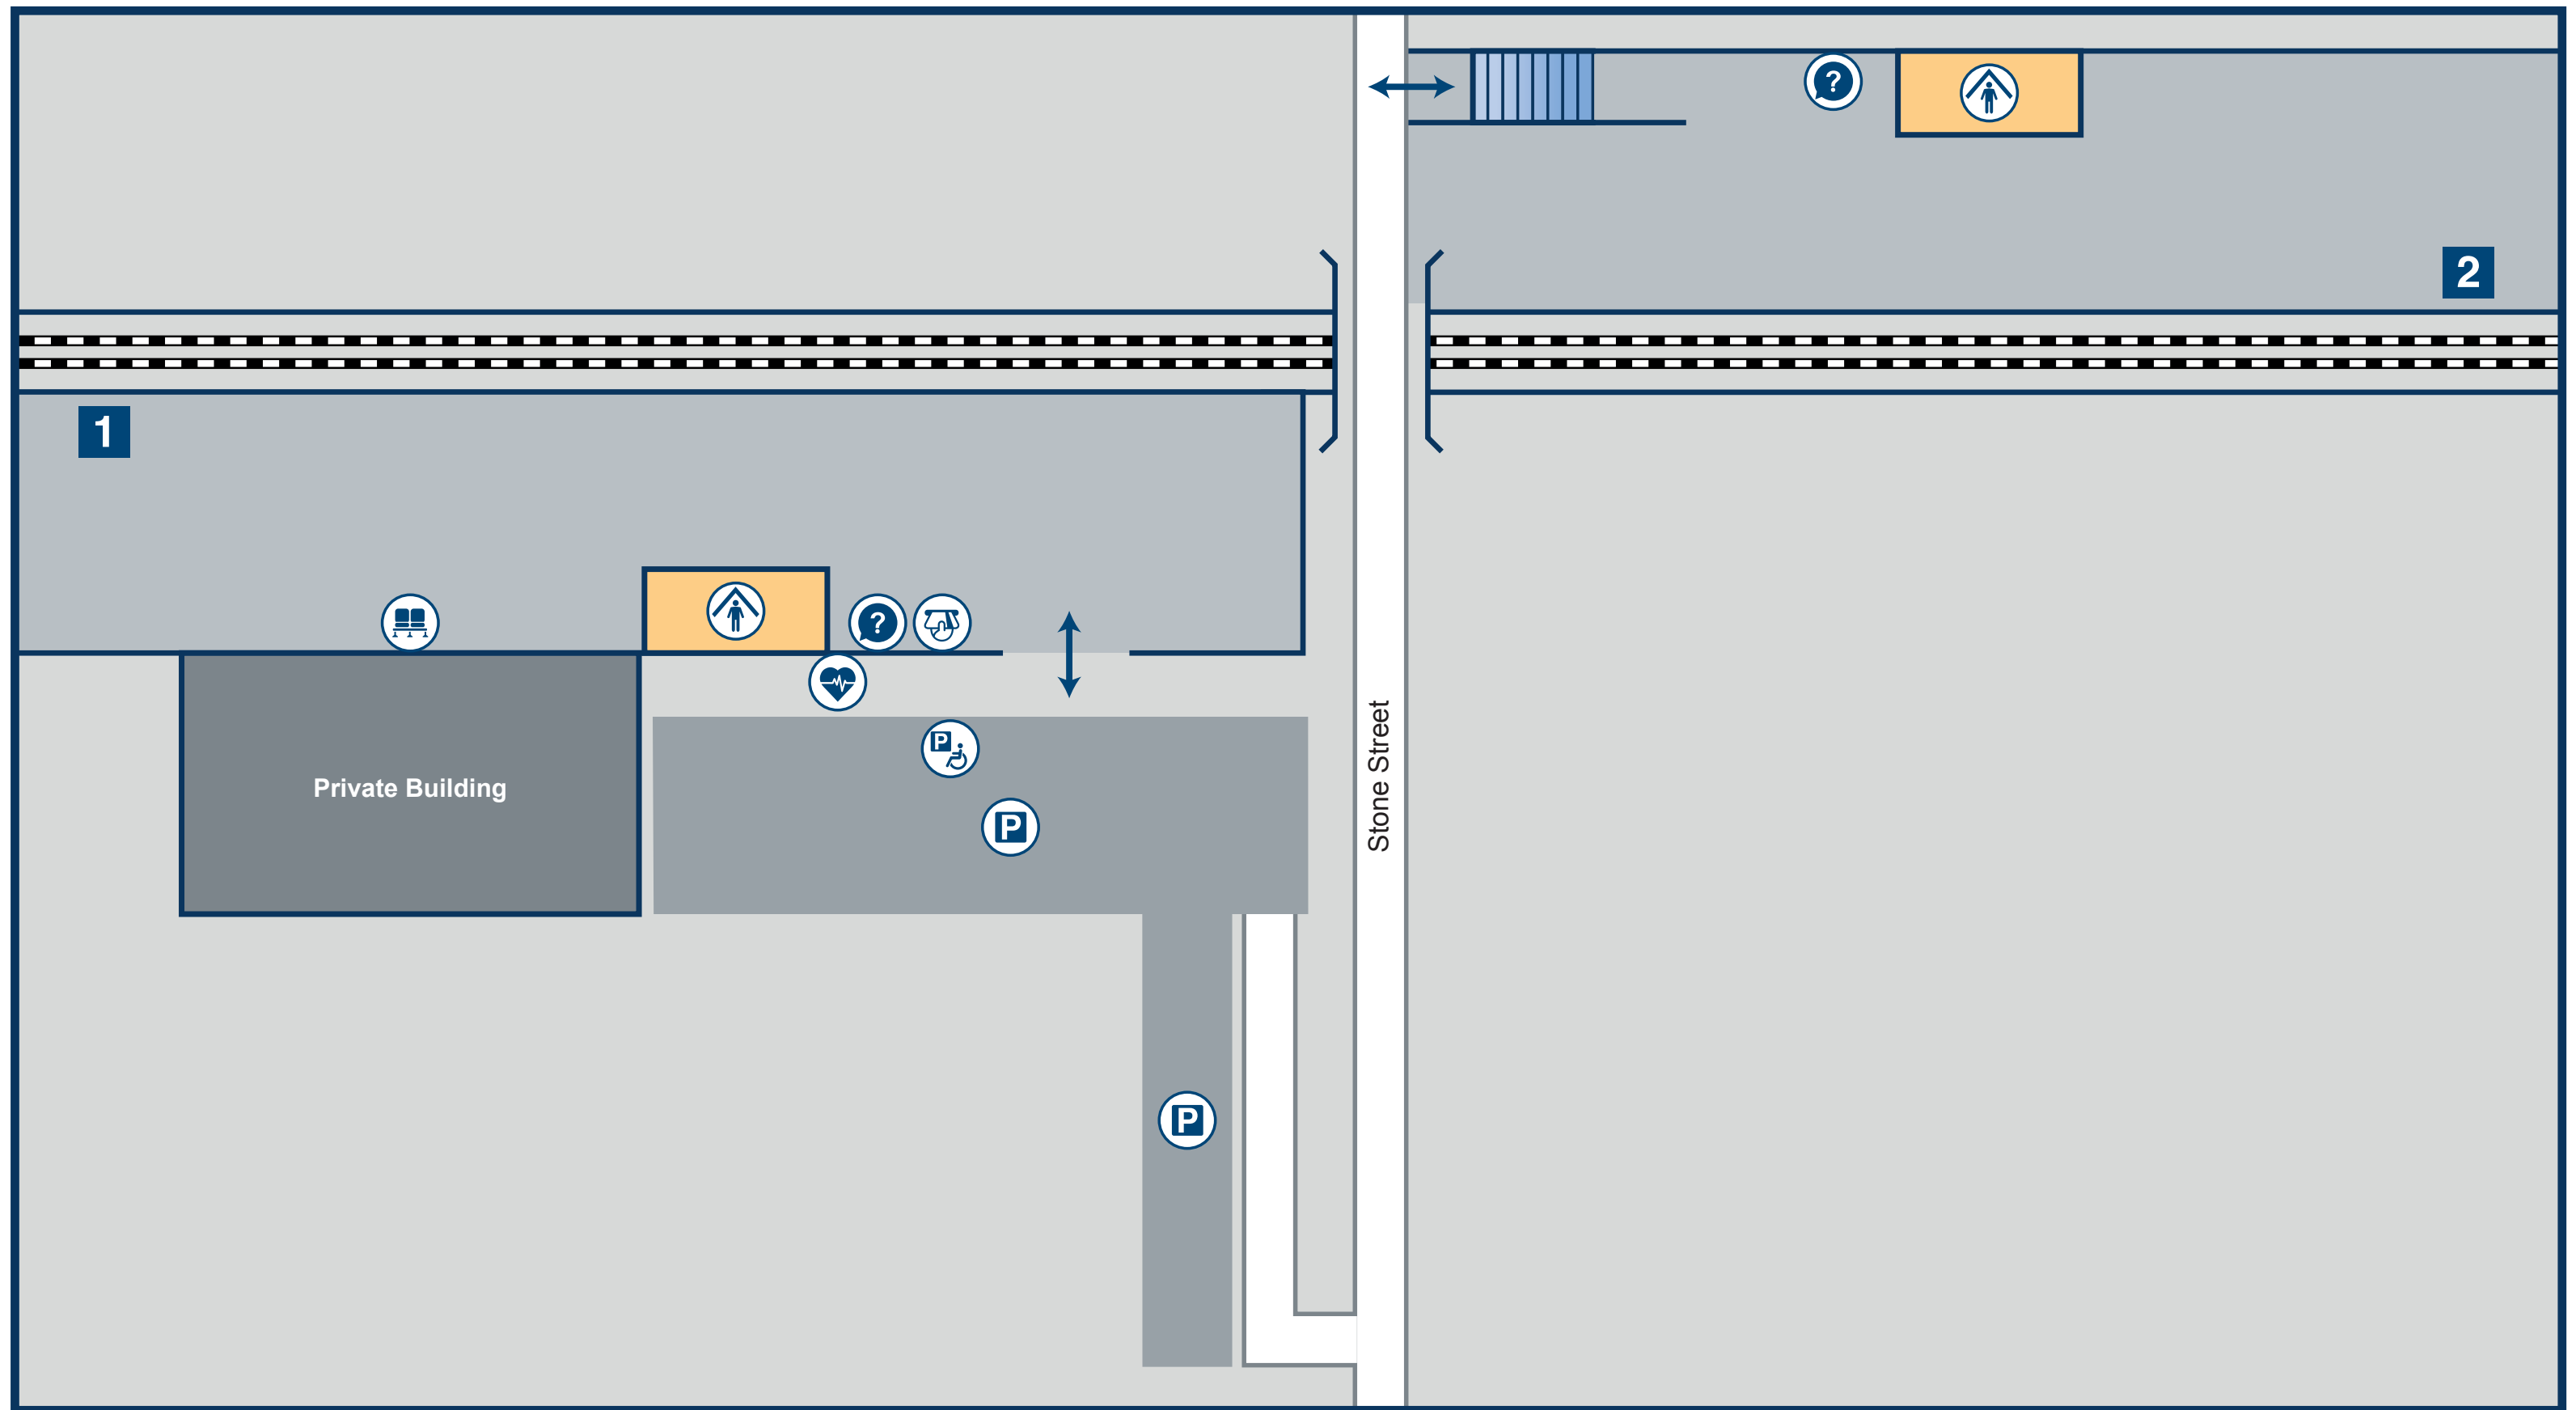

# Westenhanger Station Plan

## Key

Car Park

Cycle Rack

Defibrillator

Disabled Parking

Entrance / Exit

Help Point

Platform

Seats

Shelter

Ticket Machine