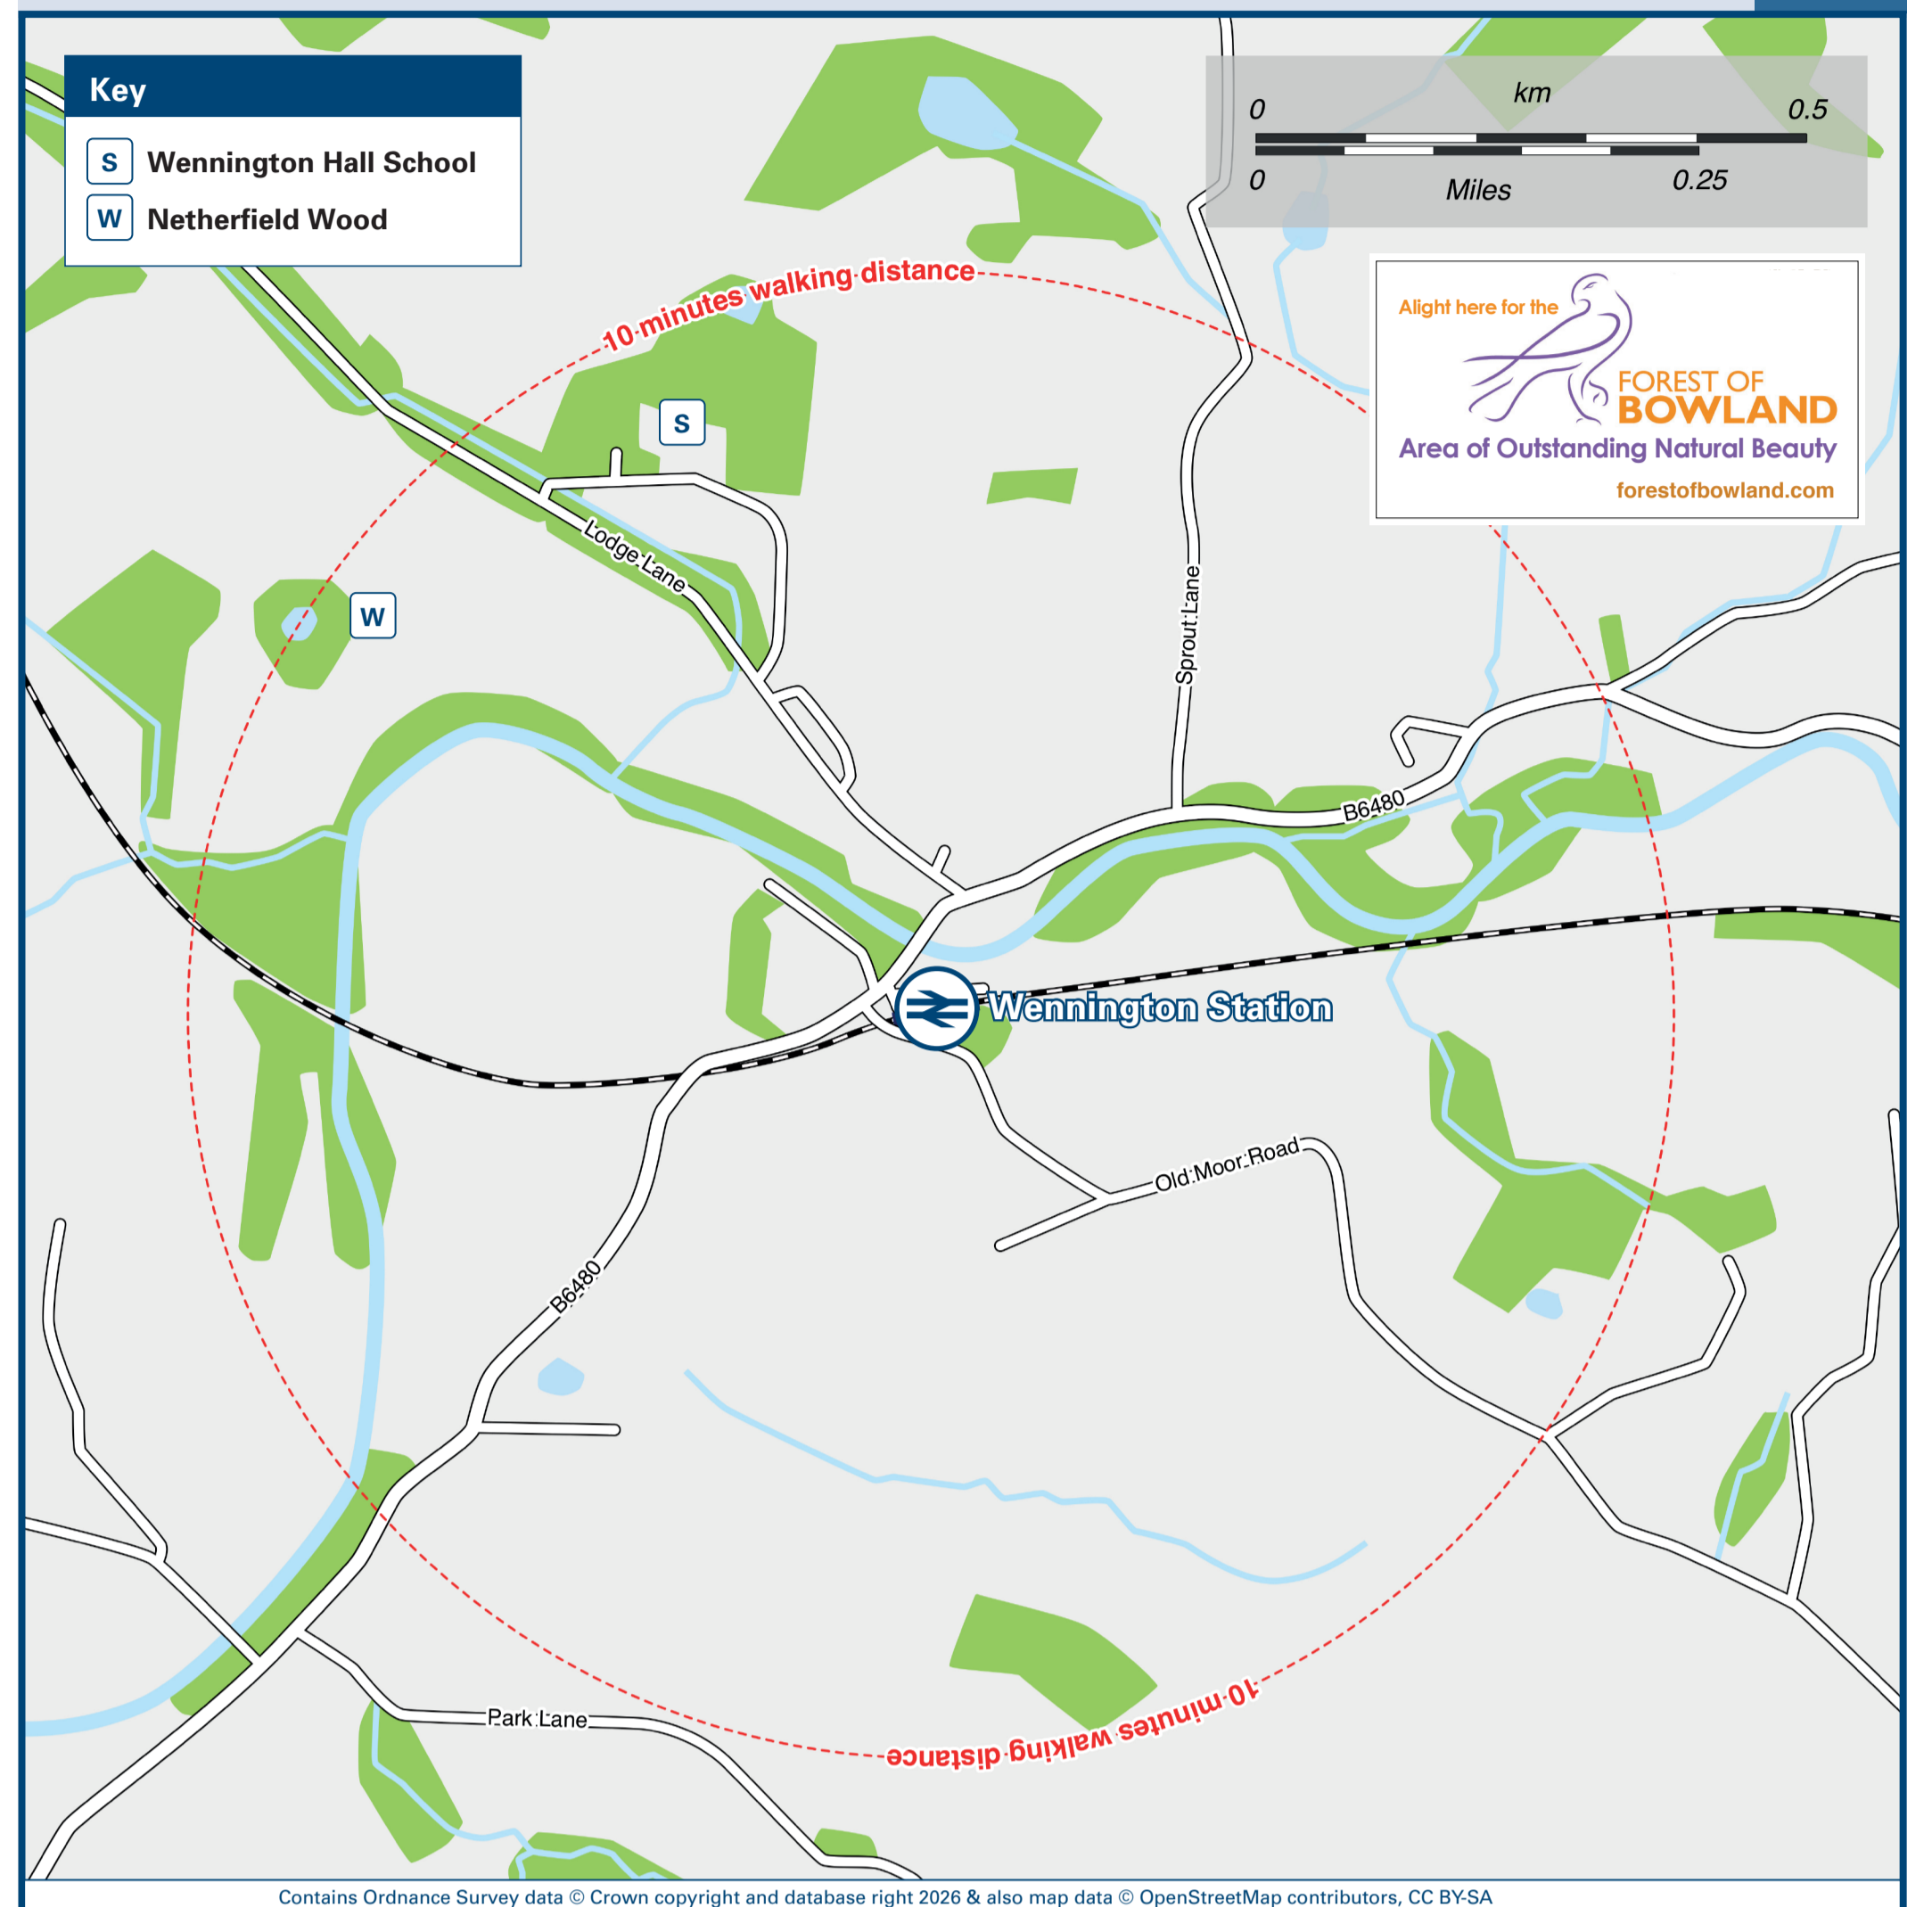

Local area map

Main destinations by bus

(Data correct at February 2026)

DESTINATION	BUS ROUTES	BUS STOP	DESTINATION	BUS ROUTES	BUS STOP	DESTINATION	BUS ROUTES	BUS STOP
Brookhouse	81	A	Hornby	81	A	Tunstall	81	B
Burrow (Nether Burrow)	81	B	Kirkby Lonsdale	81	B	Wray	81	A
Caton	81	A	Lancaster (Business Park & Hotels)	81	A	Wrayton (Turn)	81	B
Cloughton	81	A	Lancaster (City Centre/Bus Station)	81	A			
Halton	81	A	Melling	81	B			

Notes

Bus route 81 operates a daily service, Mondays to Sundays. For bus times and days of operation please contact Traveline on www.traveline.info or call: 0871 200 22 33

Direct trains operate to this destination from this station. AONB Forest of Bowland AONB; www.forestofbowland.com

Taxis	Wennington Station has no taxi rank or cab office. Advance booking is essential, please consider using the following local operators: (Inclusion of this number doesn't represent any endorsement of the taxi firm)	Bentham Taxis 07768 571 407	Kaz Cars (Carnforth) 07484 162 156	Theo's Taxis (Kendal) 07747 055 674

Further information about all onward travel

Local Cycle Info lancaster.gov.uk For more information about cycle routes.	National Cycle Info walkwheelcycletrust.org.uk	Bus Times See timetable displays at bus stops. www.traveline.info 0871 200 22 33 calls cost 13p per minute plus your phone company's access charge	PlusBus plusbus.info PlusBus is a discount price 'bus pass' that you buy with your train ticket. It gives you unlimited bus travel around your chosen town, on participating buses. Visit www.plusbus.info

National Rail Enquiries					
Online nationalrail.co.uk	NRE App Free National Rail Enquiries app for iOS and Android	Social Media facebook.com/nationalrailenq @nationalrailenq	Alert Me You can sign up to Alert Me messages on the National Rail Enquiries website where you can receive train and platform notifications directly to your smart phone. nationalrail.co.uk/alertme	Contact Centre 03457 48 49 50 Calls cost no more than calls to geographic numbers (01 or 02) and may be recorded.	PlusBike nationalrail.co.uk/plusbike For more information.

Scan this code with your mobile for full station information.