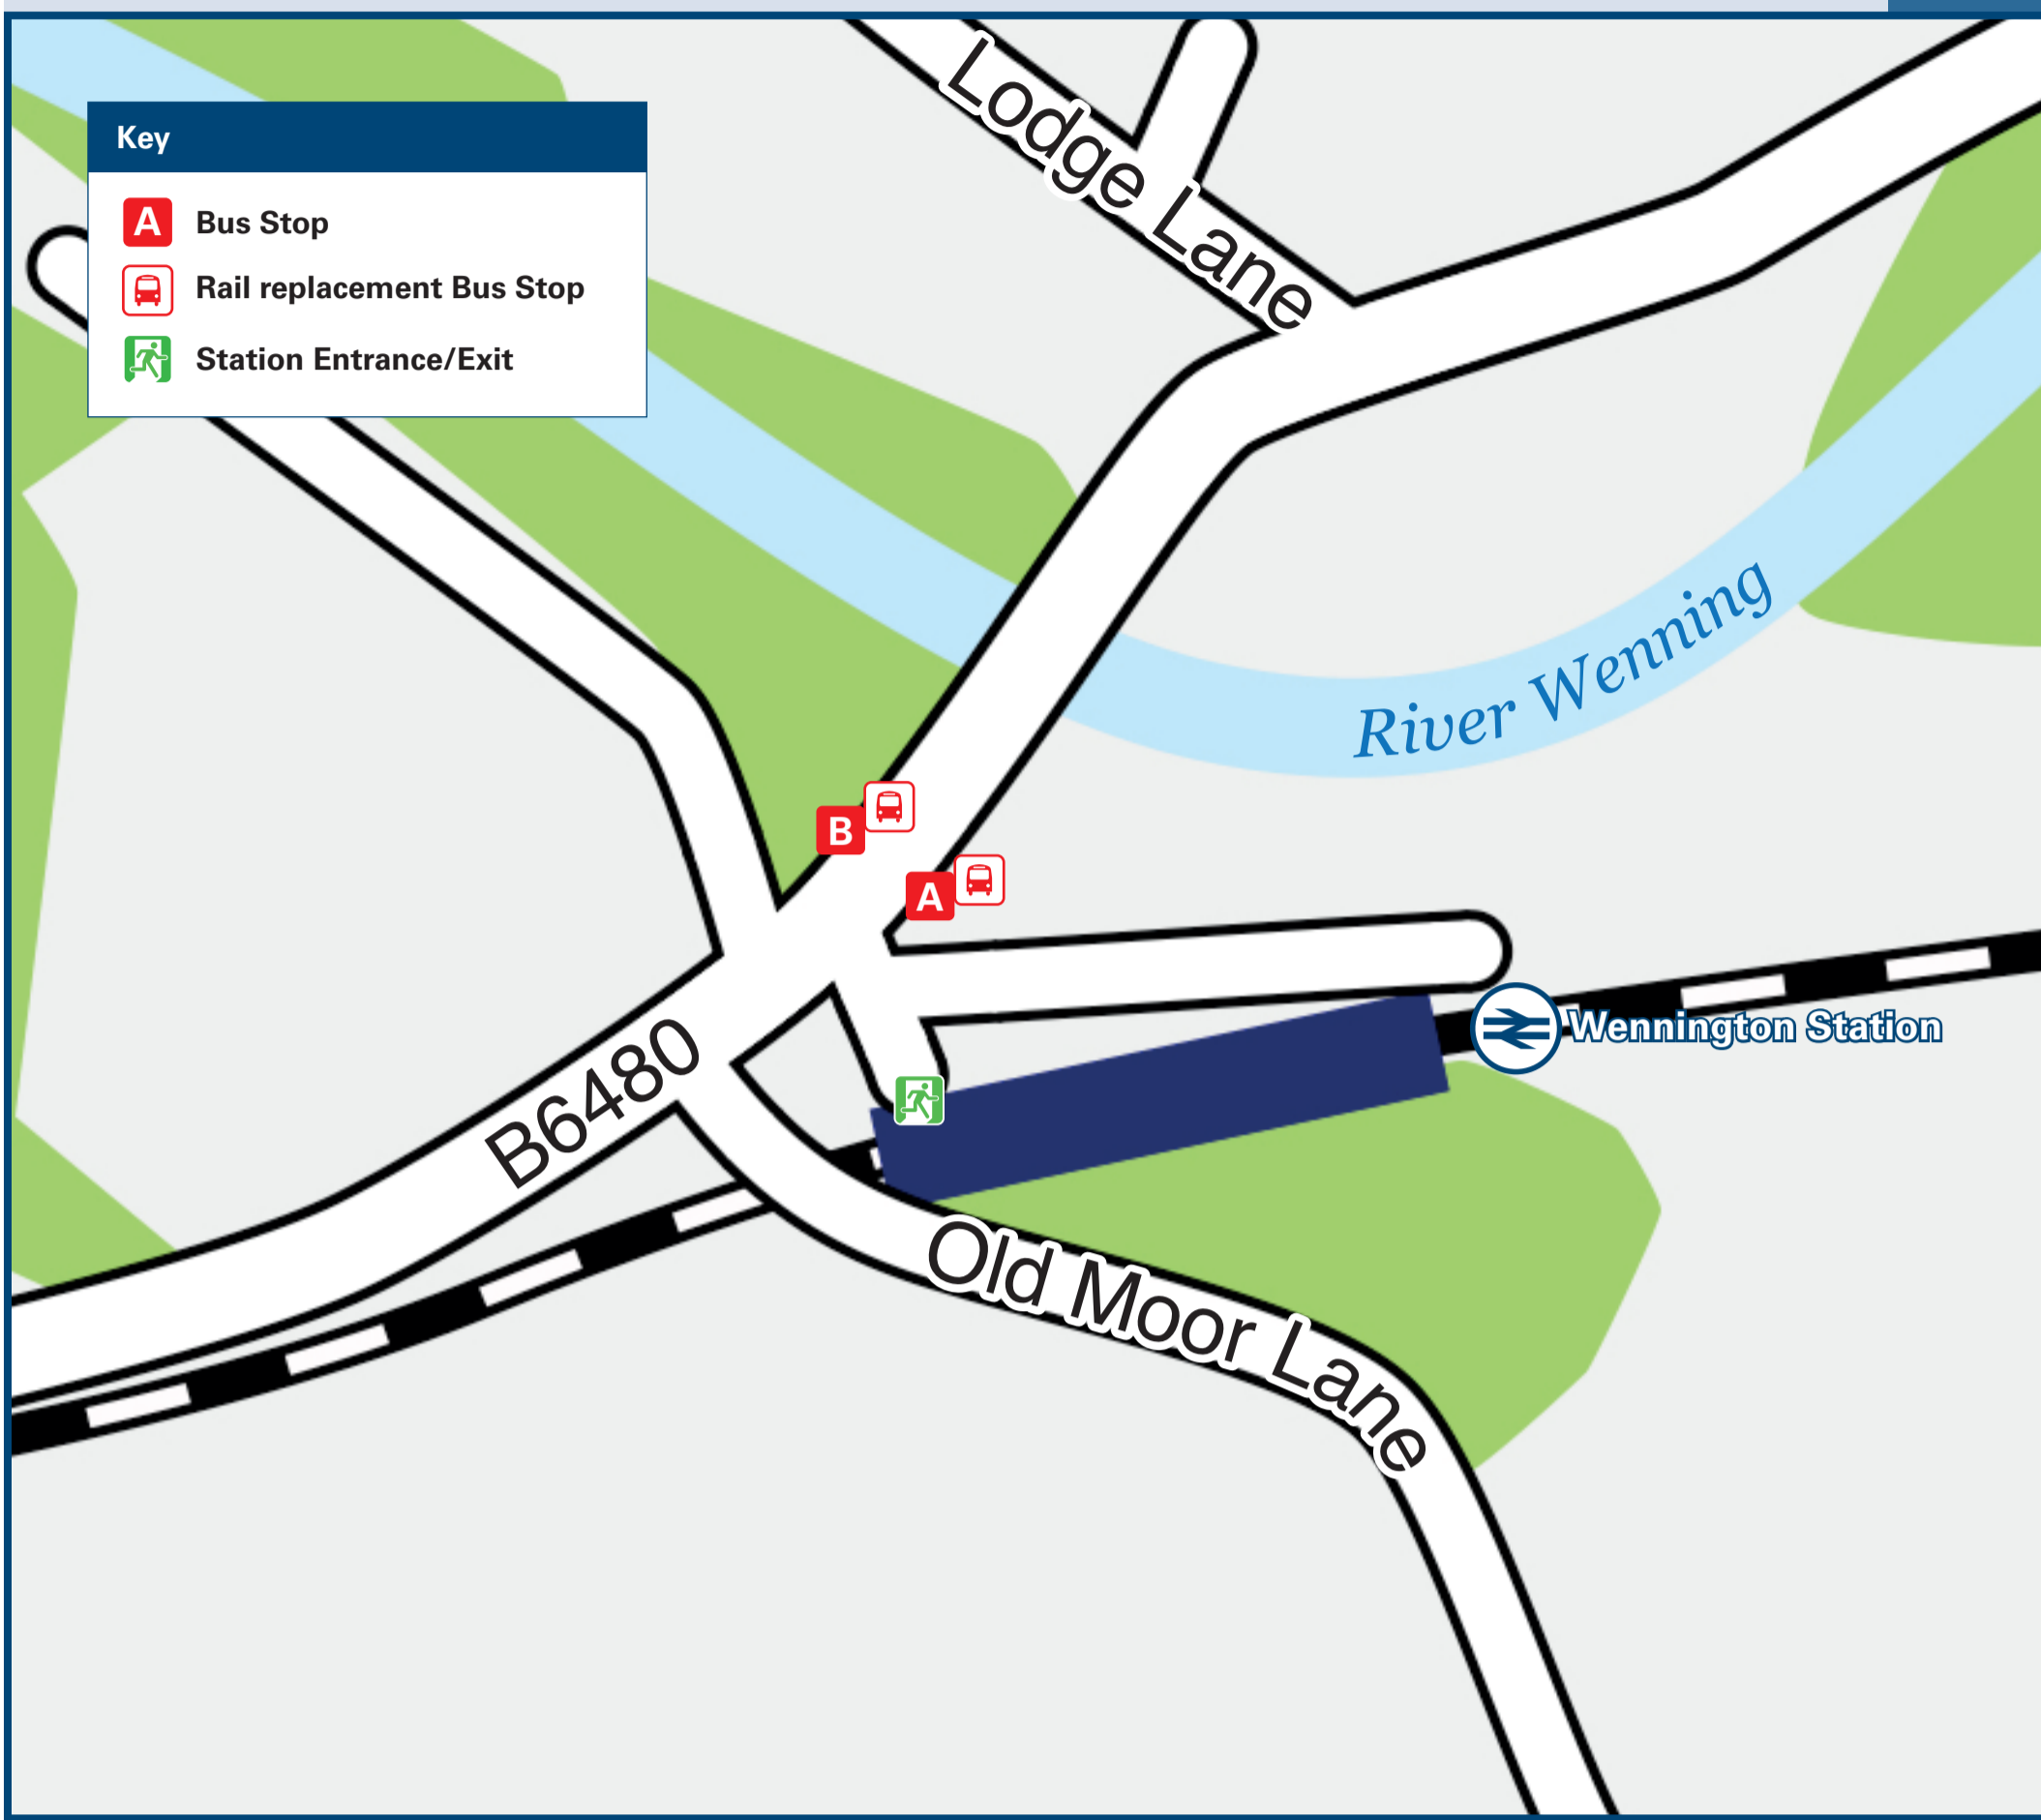

Wennington Station

Onward Travel Information

Buses

Rail replacement buses Pick Up / Drop Off at the bus stops on the main road next to the station (Station side for Lancaster, opposite side for Settle).