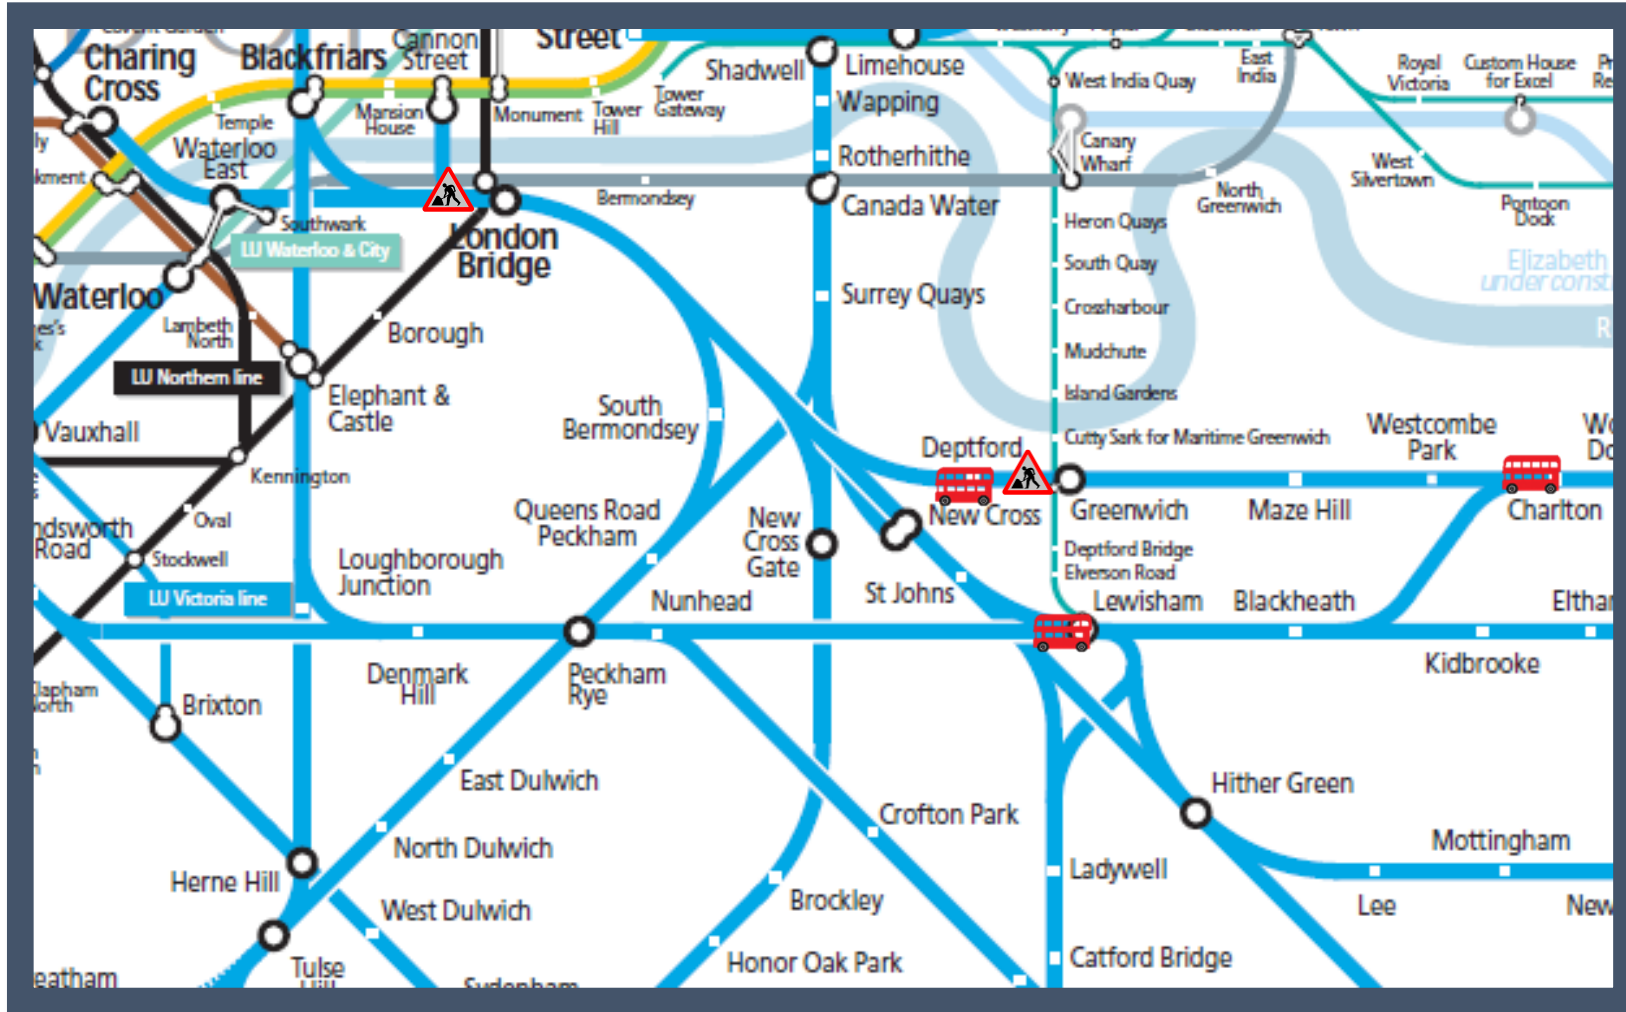

No trains to / from London Charing Cross / London Cannon Street / Waterloo East  
TOC affected: Southeastern

Key:

Engineering Works

Bus Replacement Services