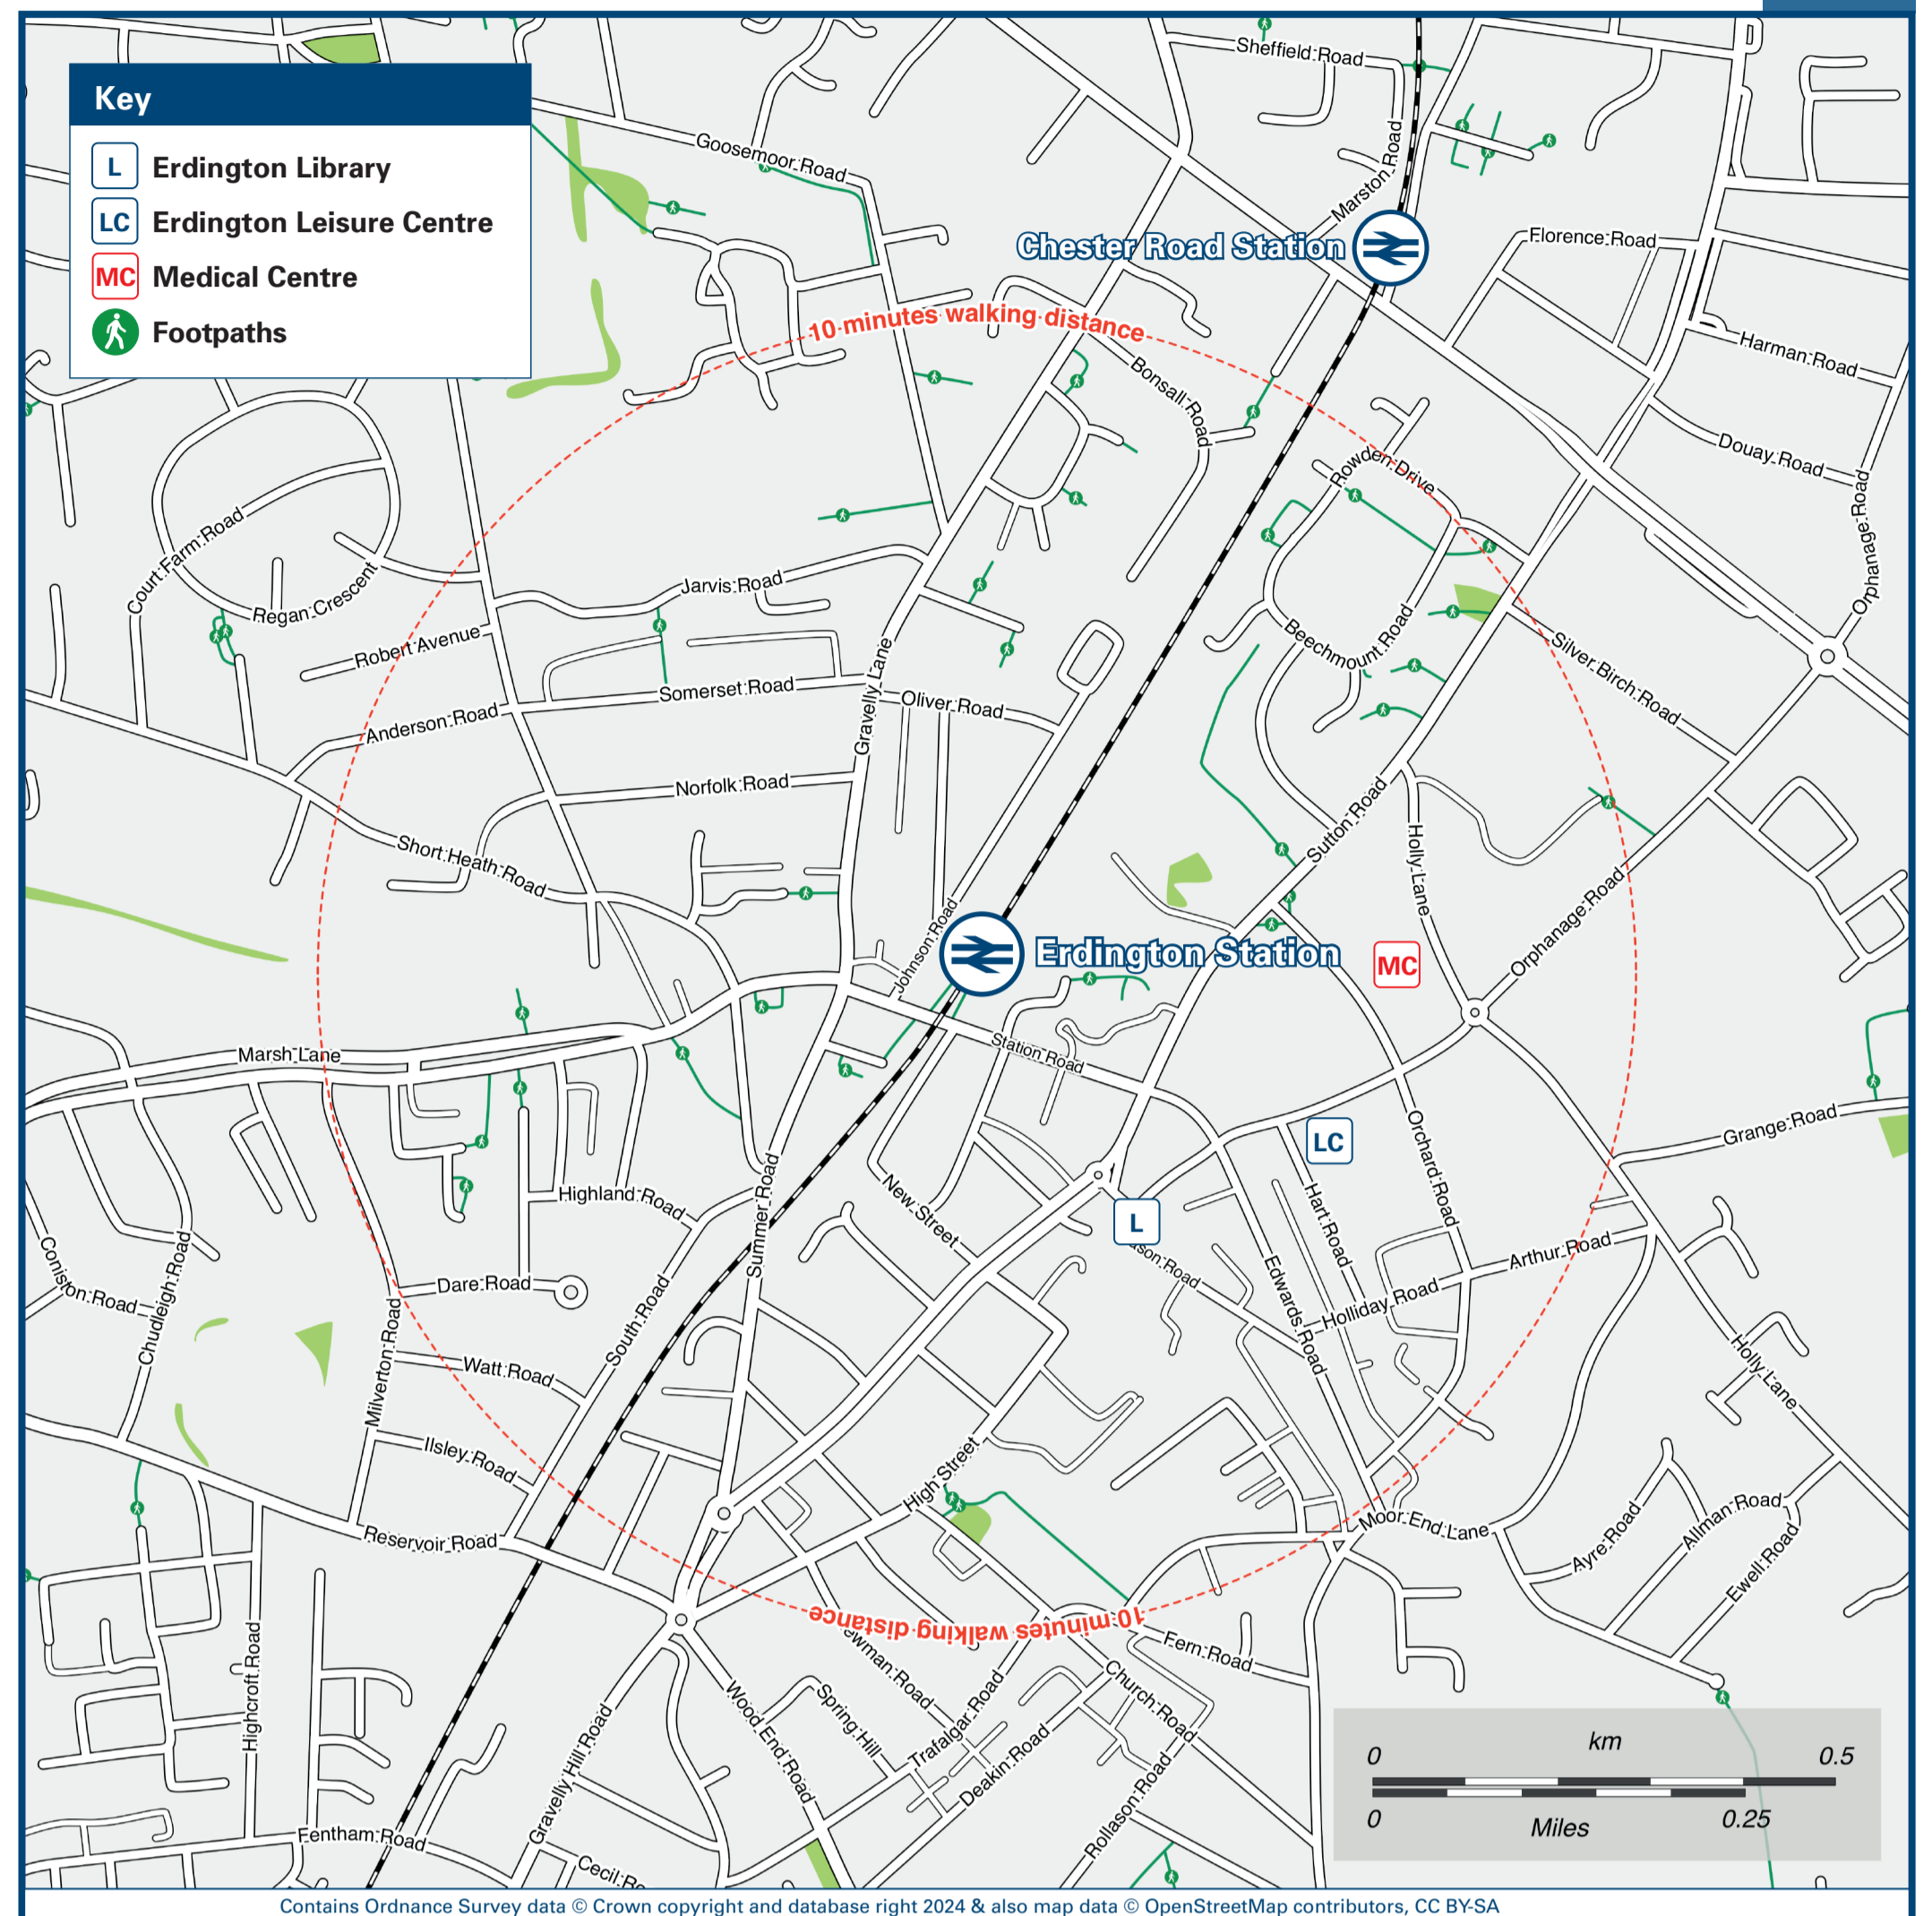

Erdington Station

Onward Travel Information

Buses

Rail replacement buses/coaches collect from the bottom of the stairs/ramp.

Local area map

Main destinations by bus

(Data correct at July 2024)

DESTINATION	BUS ROUTES	BUS STOP
Alum Rock	28	EY, EQ
Aston University	66, 110, X3, X4, X5	ET, EA
Birmingham (City Centre)	110, X3, X4, X5	EA
Boldmere	66	ES
Bordesley Green	28	EY, EQ
Buckland End	96, 28	EQ, EY, EQ
Castle Bromwich	96	EQ
Chelmsley Wood	96	EQ
Falcon Lodge	X4	EQ
Fazeley	110	EQ
Fort Shopping Park	96	EQ
Good Hope Hospital	110, X4	EQ
Gravelly Hill	66, 110, X3, X4, X5	ET, EA
Great Barr	28*	EY, EQ
Heartlands Hospital	28	EY, EQ
Hill Hook (Direct trains to Blake Street)	X3	EQ
Hodgehill	28	EY, EQ

DESTINATION	BUS ROUTES	BUS STOP
Kingstanding	96	EX
Kingstanding (Dyas Road)	28	EY, EQ
Mere Green	X3, X5	EQ
Mile Oak	110	EQ
Minworth	77, 77A#	EQ
Nechells	66	ET
New Oscott	77, 77A#	EQ
Old Oscott	28	EX, ED
Perry Common	96	EX, ED
Pype Hayes	28, 77, 96	EY, EQ, EQ
Reddick Heath	77, X4	EQ
Roughley	110, X5	EQ
Salford Bridge	66	ET
Short Heath	28	EX, ED
Smith's Wood	96	EQ
Star City (Bus Terminus)	66	ET
Sutton Coldfield	77, 77A#, 110, X3, X4, X5	EQ, ES
Tamworth	110	EQ

DESTINATION	BUS ROUTES	BUS STOP
Tower Hill	28*	EX
Tyburn	96	EY, EQ
Ventura Park	110	EQ
Walmley	77, 77A#	EQ
Walmley Ash	77, 77A#	EQ
Ward End	28	EY, EQ
Warren Farm	96	EX, ED
Whitehouse Common	110, X4	EQ
Wylde Green	77A#, 110, X3, X4, X5	EQ
Yenton (Direct trains to Chester Road Station)	77, 77A#, 96, 110, X3, X4, X5	EQ, EY, EQ

Notes

Services 28, 66, 77, 96, 110, X3, X4 and X5 operate daily, Monday's to Sunday's.

Direct trains operate to this destination from this Station.

* To this destination service 28 runs Mondays to Saturdays, only.