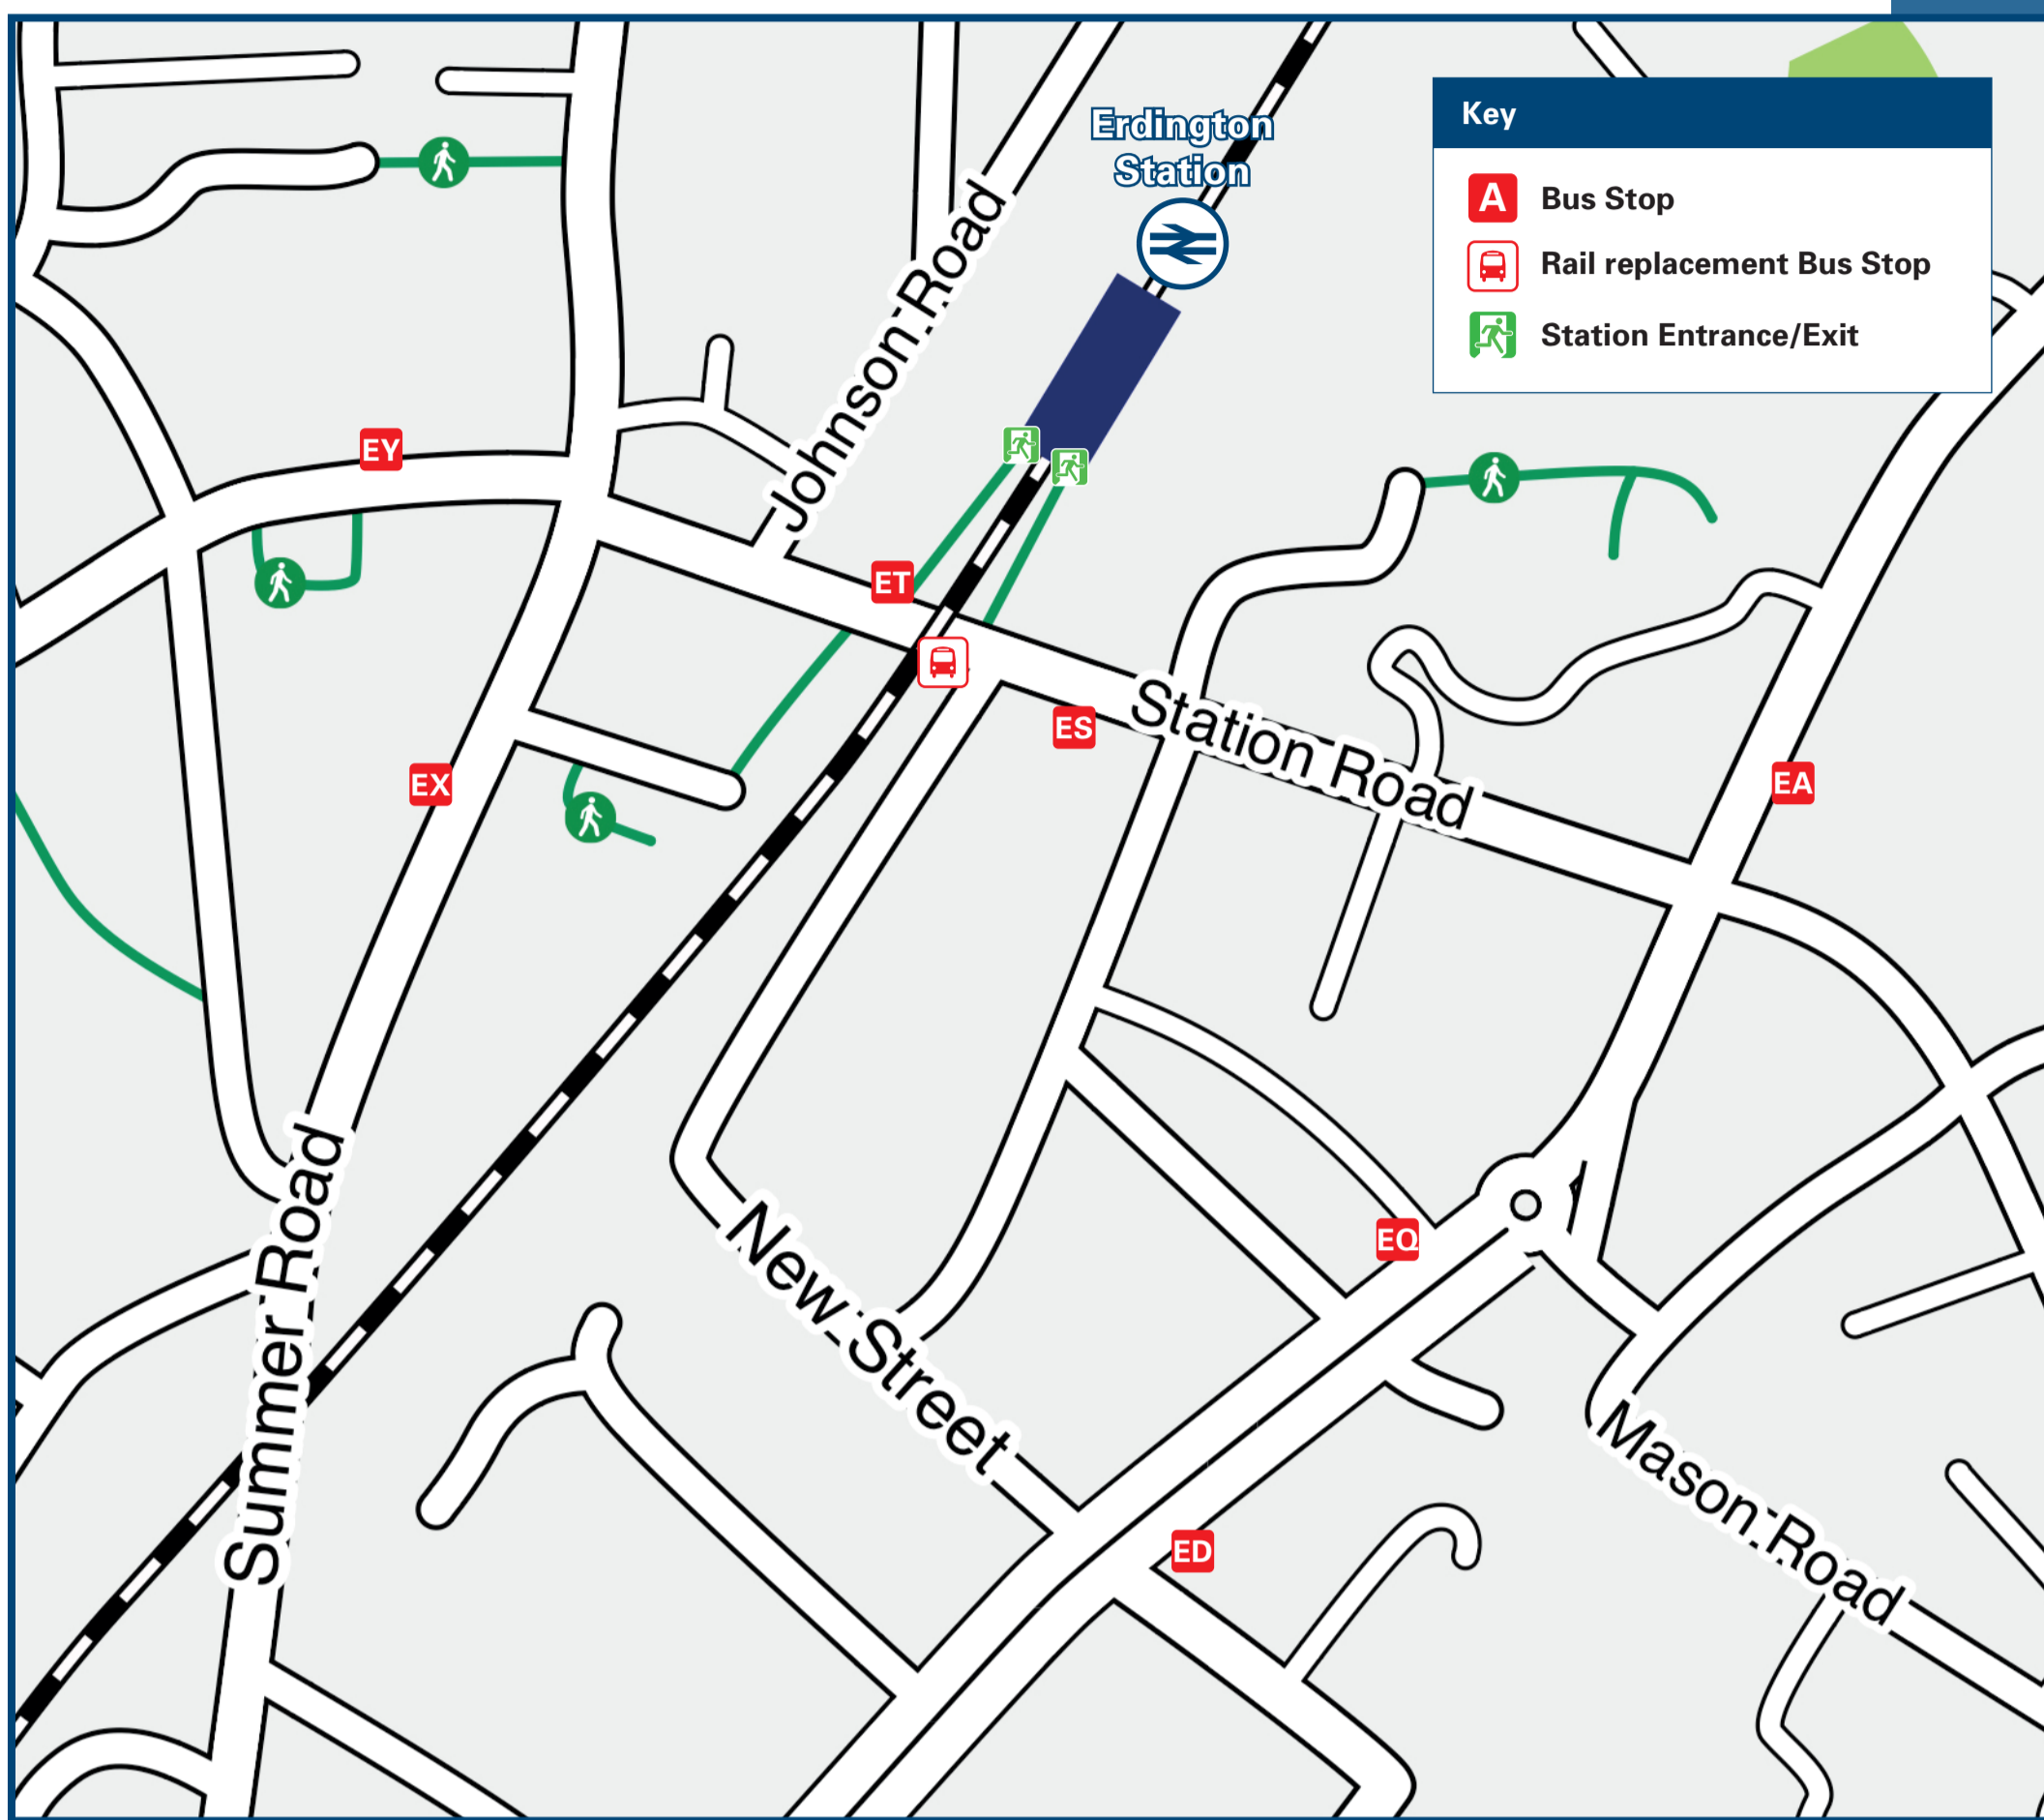

Erdington Station

Onward Travel Information

Buses

Rail replacement buses/coaches collect from the bottom of the stairs/ramp.

Local area map

Main destinations by bus

(Data correct at July 2024)

DESTINATION	BUS ROUTES	BUS STOP
Alum Rock	28	EY, EQ
Aston University	66, 110, X3, X4, X5	ET, EA
Birmingham (City Centre)	110, X3, X4, X5	EA
Boldmere	66	ES
Bordesley Green	28	EY, EQ
Buckland End	96, 28	EQ, EY, EQ
Castle Bromwich	96	EQ
Chelmsley Wood	96	EQ
Falcon Lodge	X4	EQ
Fazeley	110	EQ
Fort Shopping Park	96	EQ
Good Hope Hospital	110, X4	EQ
Gravelly Hill	66, 110, X3, X4, X5	ET, EA
Great Barr	28*	EY, EQ
Heartlands Hospital	28	EY, EQ
Hill Hook (Direct trains to Blake Street)	X3	EQ
Hodgehill	28	EY, EQ

DESTINATION	BUS ROUTES	BUS STOP
Kingstanding	96	EX
Kingstanding (Dyas Road)	28	EY, EQ
Mere Green	X3, X5	EQ
Mile Oak	110	EQ
Minworth	77, 77A#	EQ
Nechells	66	ET
New Oscott	77, 77A#	EQ
Old Oscott	28	EX, ED
Perry Common	96	EX, ED
Pype Hayes	28, 77, 96	EY, EQ, EQ
Reddick Heath	77, X4	EQ
Roughley	110, X5	EQ
Salford Bridge	66	ET
Short Heath	28	EX, ED
Smith's Wood	96	EQ
Star City (Bus Terminus)	66	ET
Sutton Coldfield	77, 77A#, 110, X3, X4, X5	EQ, ES
Tamworth	110	EQ

DESTINATION	BUS ROUTES	BUS STOP
Tower Hill	28*	EX
Tyburn	96	EY, EQ
Ventura Park	110	EQ
Walmley	77, 77A#	EQ
Walmley Ash	77, 77A#	EQ
Ward End	28	EY, EQ
Warren Farm	96	EX, ED
Whitehouse Common	110, X4	EQ
Wylde Green	77A#, 110, X3, X4, X5	EQ
Yenton (Direct trains to Chester Road Station)	77, 77A#, 96, 110, X3, X4, X5	EQ, EY, EQ

Notes

Services 28, 66, 77, 96, 110, X3, X4 and X5 operate daily, Monday's to Sunday's.

Direct trains operate to this destination from this Station.

* To this destination service 28 runs Mondays to Saturdays, only.