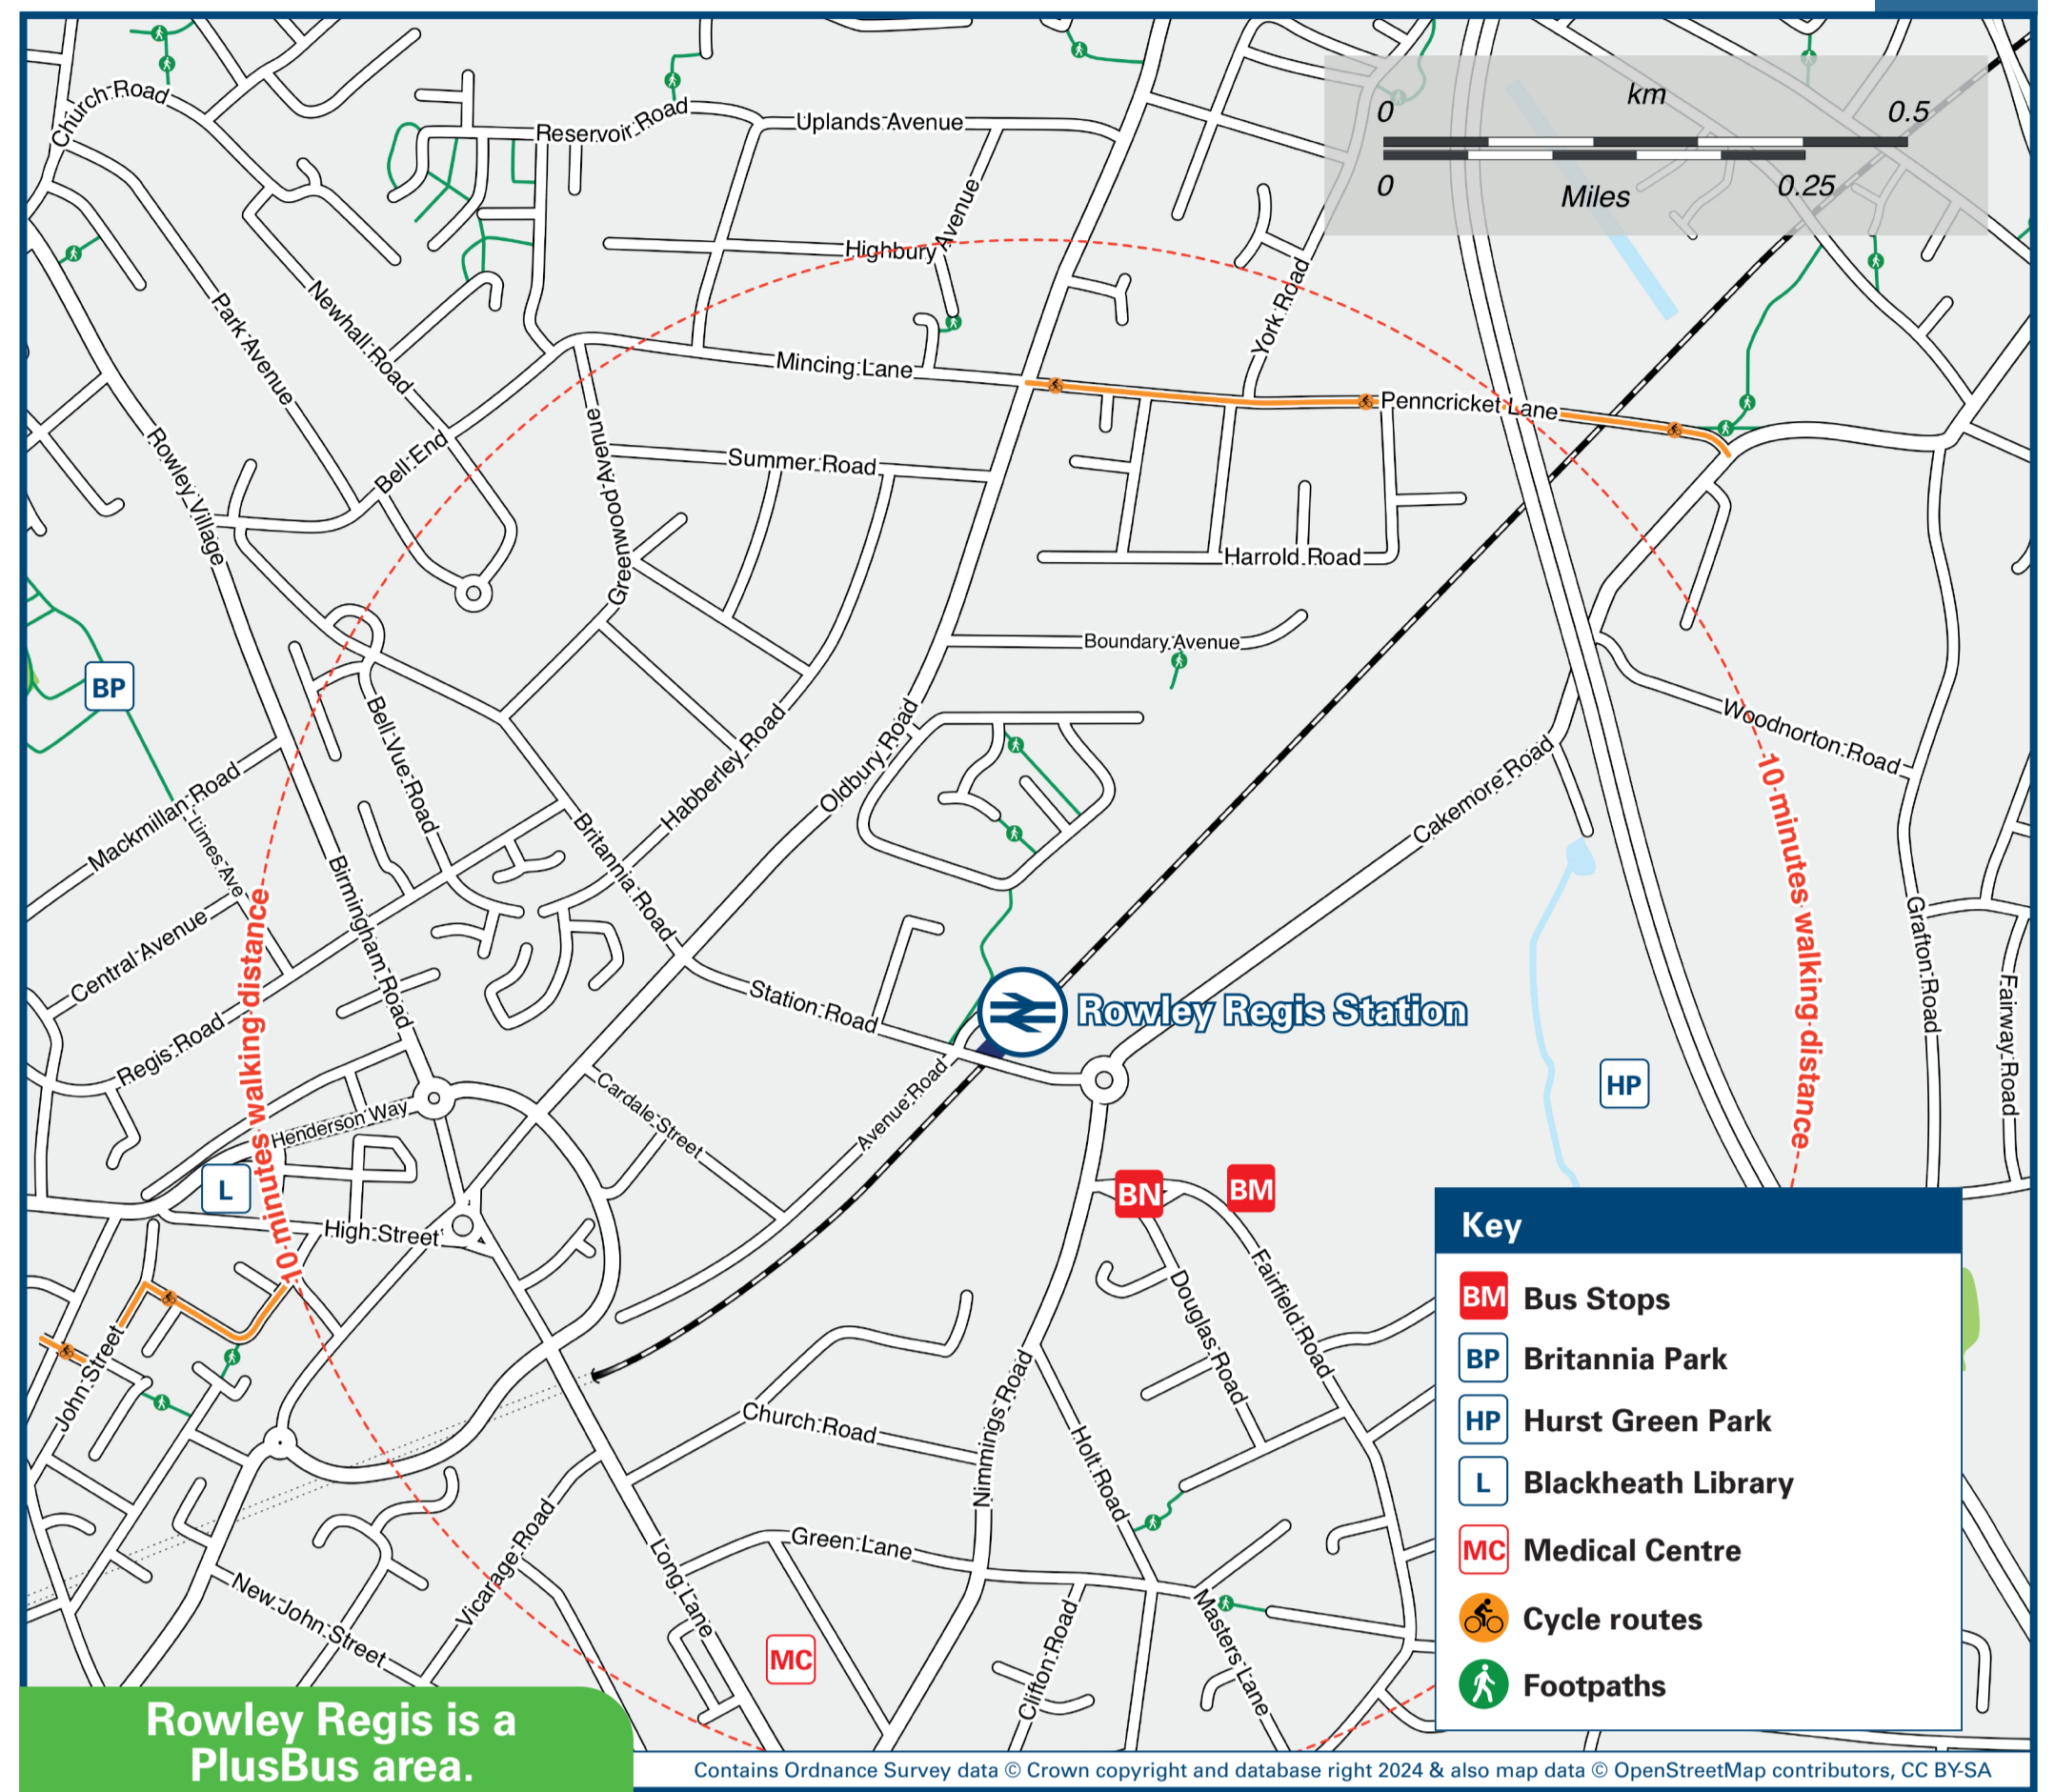

Rowley Regis Station

Onward Travel Information

Buses and Cycle

Rail replacement buses/coaches will collect from (picks-up and sets-down on) Station Road, located at the main entrance to the station building.

Local area map

Rowley Regis is a PlusBus area.

PlusBus is a discount price 'bus pass' that you buy with your train ticket. It gives you unlimited bus travel around your chosen town, on participating buses. Visit www.plusbus.info

Main destinations by bus

(Data correct at July 2024)

DESTINATION	BUS ROUTES	BUS STOP
Bearwood	13A	B M
Birmingham City Centre	13A	B M
Blackheath (Town Centre)	231* 4, 4H, 4M	B K B B N
Botanical Gardens	13A	B M
Brandhall	13A	B M
Brickhouse Farm	4M	B
Caldmore	4, 4H, 4M	A
Coombeswood	4H 231*	B B L
Cradley Heath Interchange	4M	B
Five Ways	13A	B M
Fullbrook	4, 4H, 4M	A

DESTINATION	BUS ROUTES	BUS STOP
Stone Cross	4, 4H, 4M	A
Tame Bridge Station	4, 4H, 4M	A
Walsall	4, 4H, 4M	A
Warley	13A	B M
Warley Woods	13A	B M
West Bromwich	4, 4H, 4M	A
Whiteheath Gate	4, 4H, 4M	A

Notes