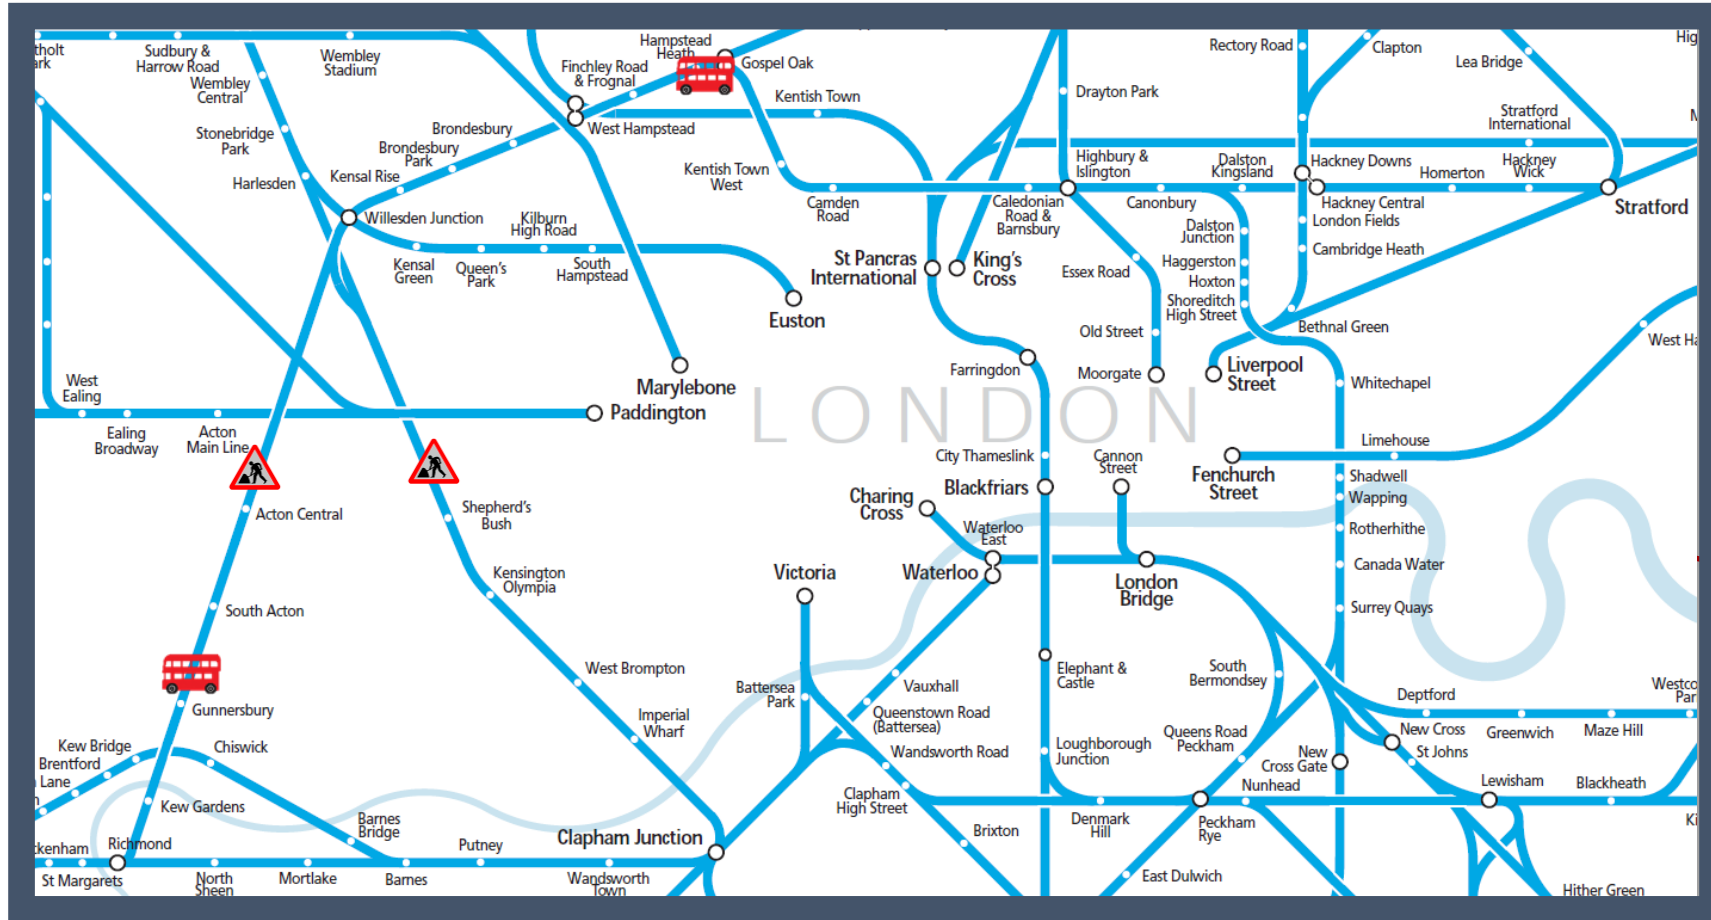

Amended service between Richmond / Shepherds Bush and Gospel Oak

TOC affected: London Overground

Key:

| | |
|--|--------------------------|
| | Engineering Works |
| | Bus Replacement Services |