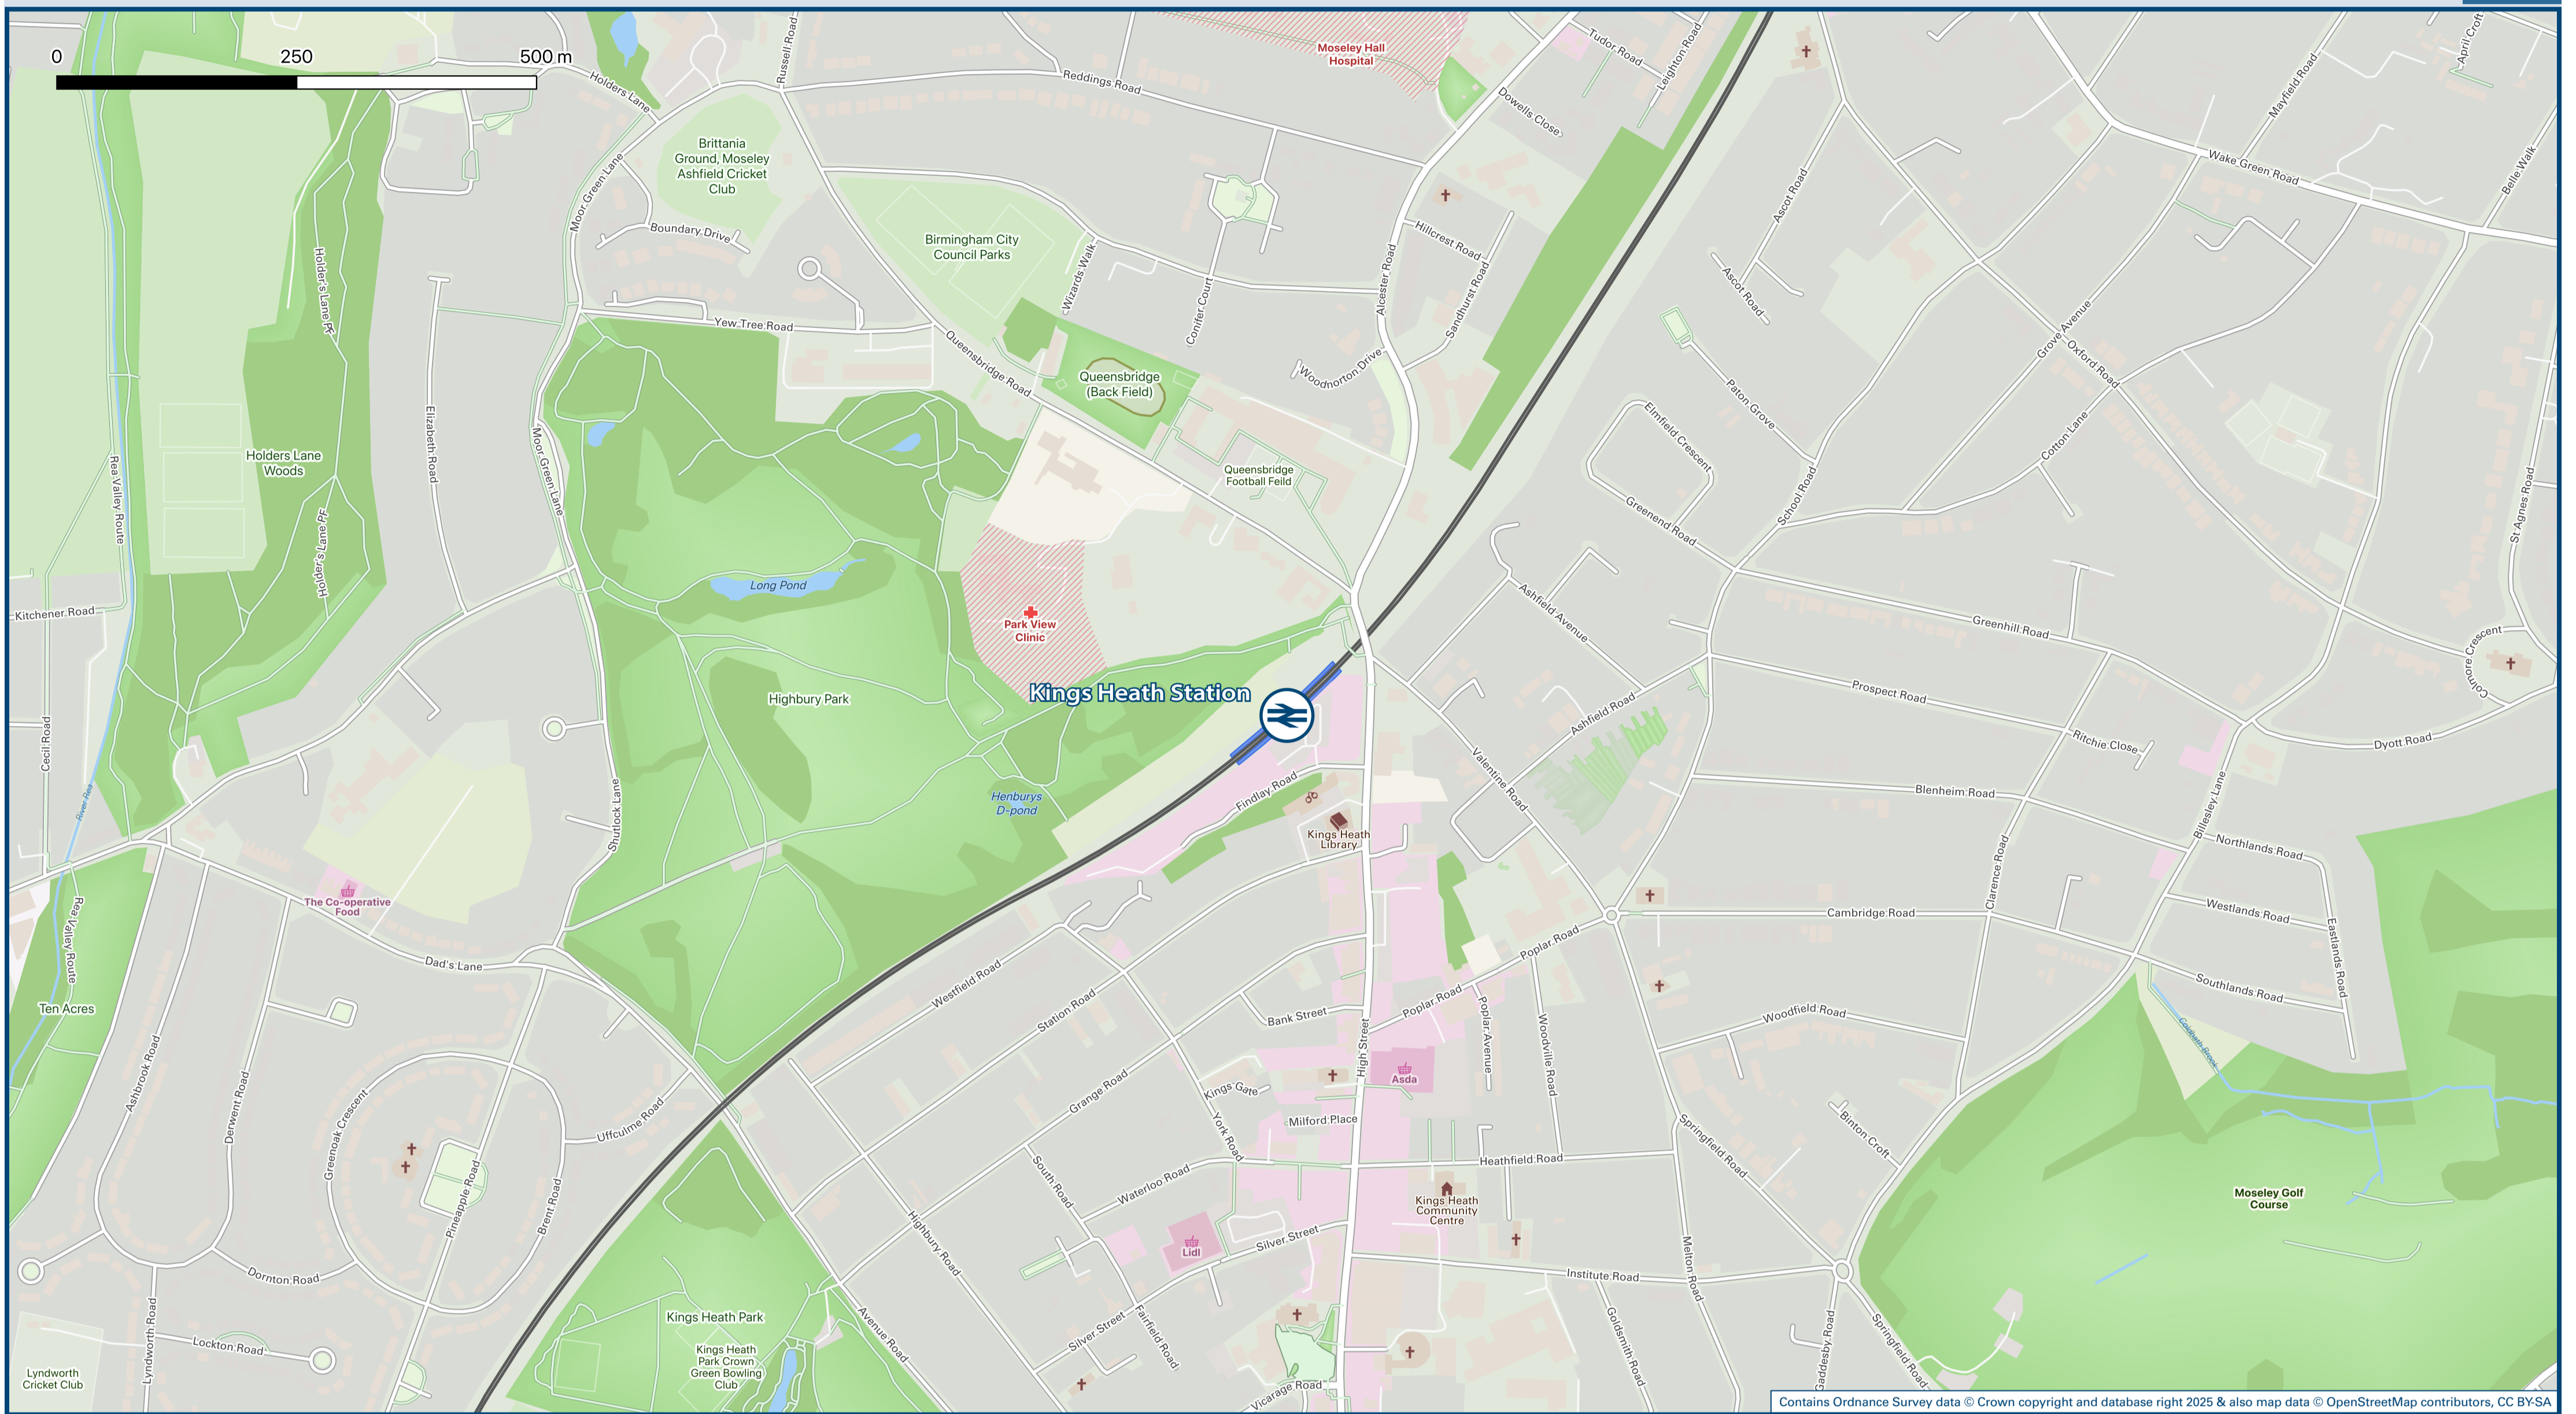

Kings Heath Station

Onward Travel Information

Local area map

Buses

Rail replacement buses depart towards Birmingham from the bus stop on Alcester Road (bus stop **A** outside Queensbridge School); towards Kings Norton depart from the bus stop on the High Street (bus stop **B** opposite Findlay Road).

Main destinations by bus

(Data correct at March 2026)

DESTINATION	BUS ROUTES	BUS STOP
Alcester Lane's End	50, 50A#	B
Balsall Heath	50, 50A~	A
Birmingham Moor Street	35, 50, 50A~	A
Brandwood End	35	B
Cannon Hill Park	35	A
Digbeth	35, 50, 50A~	A
Drakes Cross	50*, 50A#	B
Druids Heath	35, 50	B
Hawkesley	35	B
Kings Heath (All Saints Centre)	12 - 15 minutes walk from this station (please see local area map)	B
Lifford	35	B
Maypole	50, 50A#	B
Moseley	35, 50, 50A~	A
Moseley Hall Hospital	10 minutes walk from this station (please see local area map)	A
Pineapple Road	35	B
Pool Farm	35	B
Redditch (Bus Station)	50*, 50A#	B
Stirchley	35	B
Winyates Green	50*, 50A#	B
Wythall	50*, 50A#	B

☺ Direct trains operate to this destination from this station.

* To this destination bus route 50 operates an evening service on Mondays to Saturdays, only. No daytime or Sundays service.

To this destination bus route 50A operates an evening service every night.