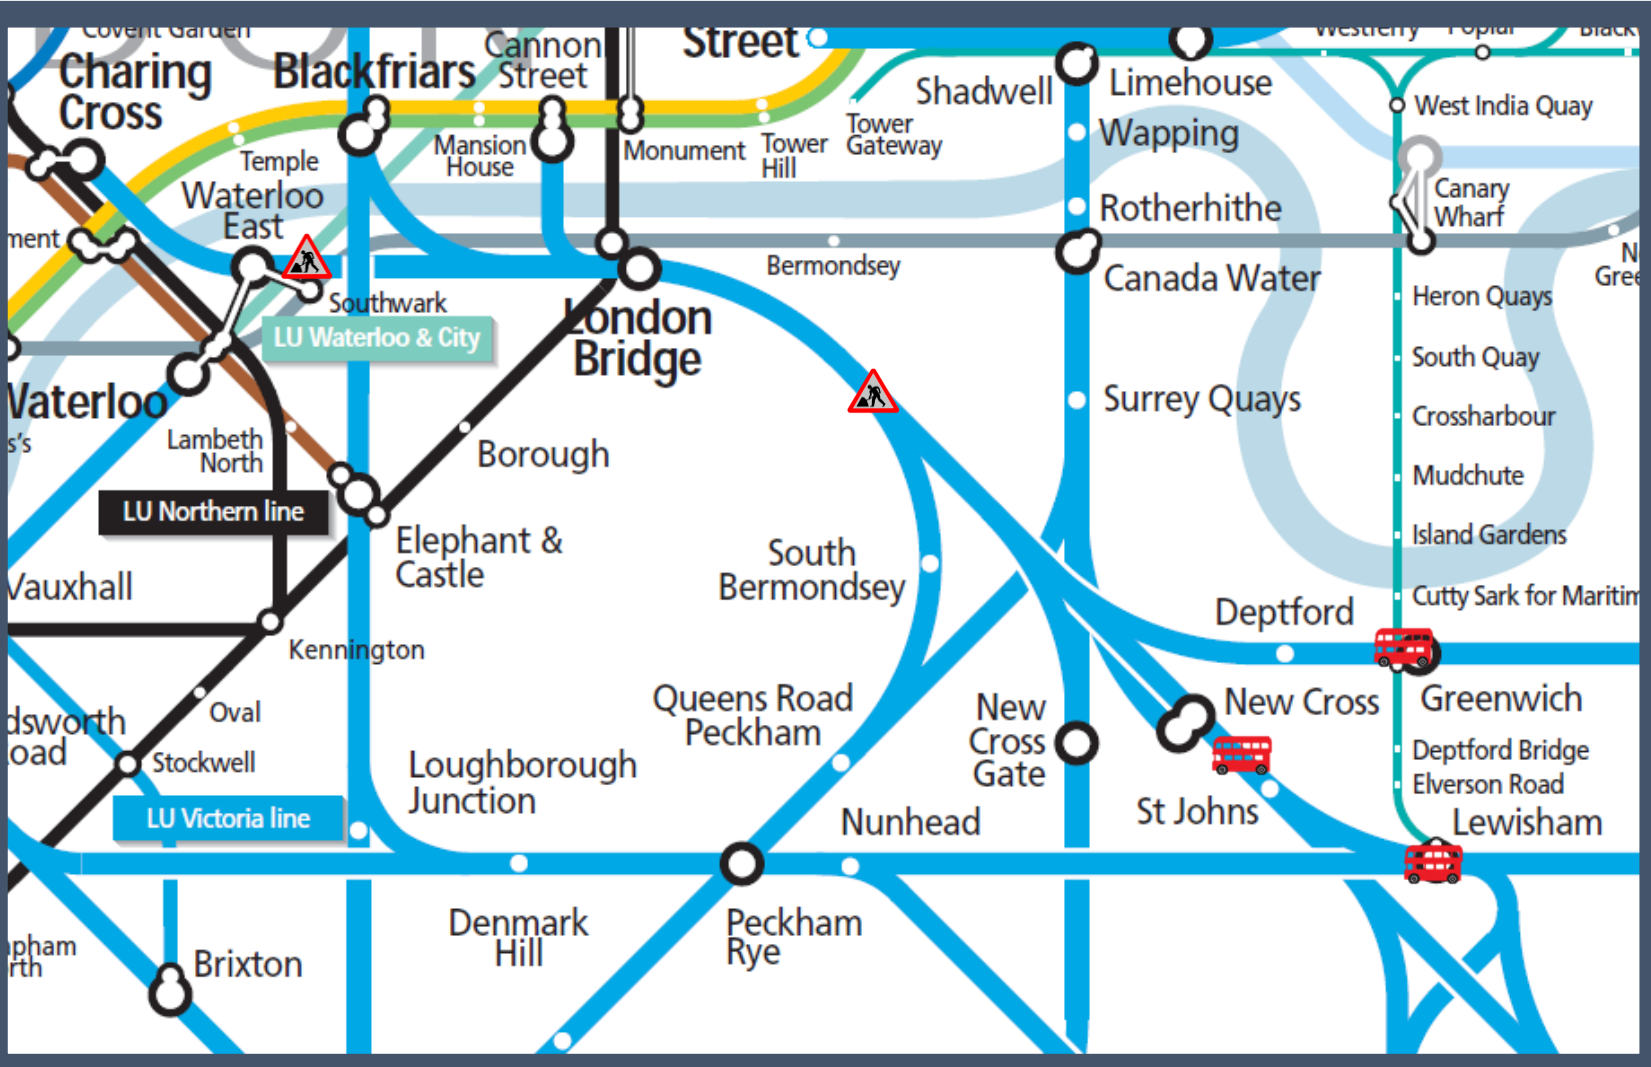

No Southeastern trains to / from London Charing Cross / Waterloo East
 TOC affected: Southeastern

Key:	
	Engineering Works
	Bus Replacement Services