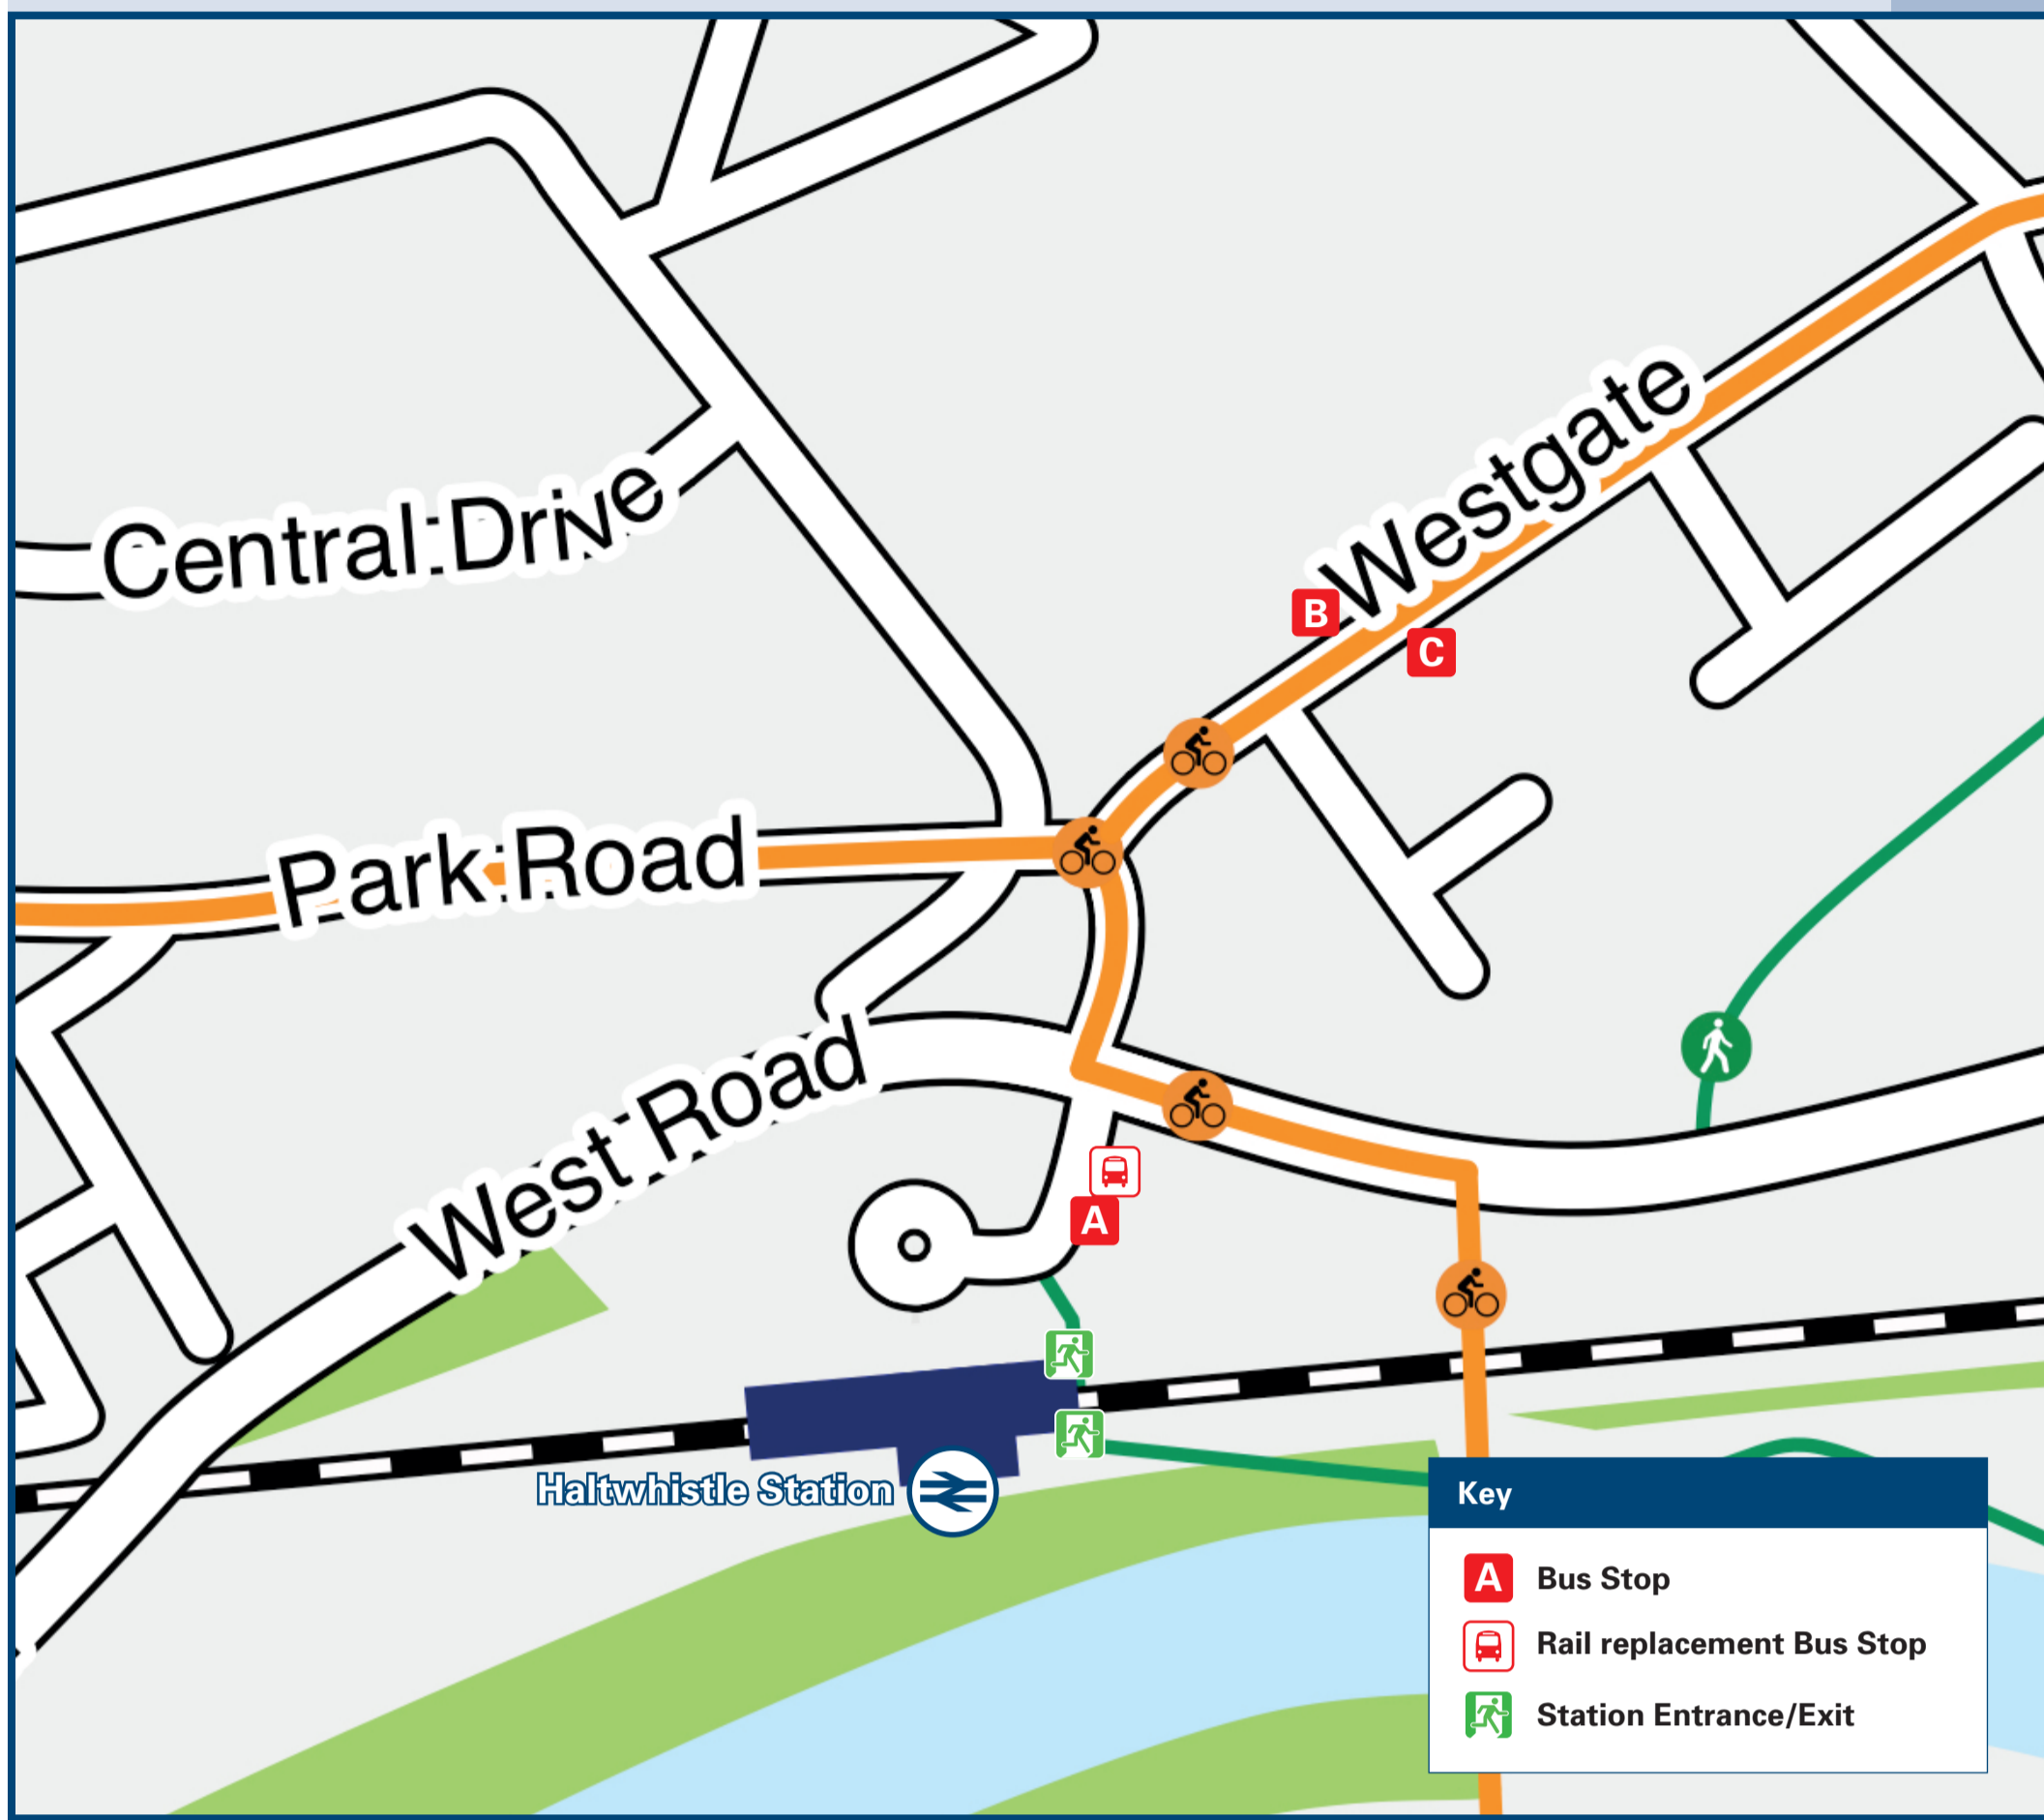

Haltwhistle Station

Onward Travel Information

Buses

Rail replacement buses will Pick up / Drop off at the bus stop at the station entrance.

Local area map

Main destinations by bus

(Data correct at March 2026)

DESTINATION	BUS ROUTES	BUS STOP
Alston	681#	A
Bardon Mill	685	B
Birdoswald	681#	A
Brampton	685	C
Carlisle	685	C
Carvoran (for Walltown & Roman Army Museum)	AD122~	A
Chesters Roman Fort	AD122~	A
Coanwood	681#	A
Corbridge	685	B
Gilsland	681#	A
Greenhead Village	681#, AD122~	A
	685, AD122~	C

DESTINATION	BUS ROUTES	BUS STOP
Haydon Bridge	685	B
Heddon-on-the-Wall	685	B
Hexham	685, AD122~	B
	AD122~	A
Horsley	685	B
Housesteads Visitor Centre (& Roman Fort)	AD122~	A
Knarsdale	681#	A
Lambley	681#	A
Milecastle Inn (Cawfields)	AD122~	A
Newcastle upon Tyne	685	B
Rowfoot	681#	A
Slaggyford	681#	A