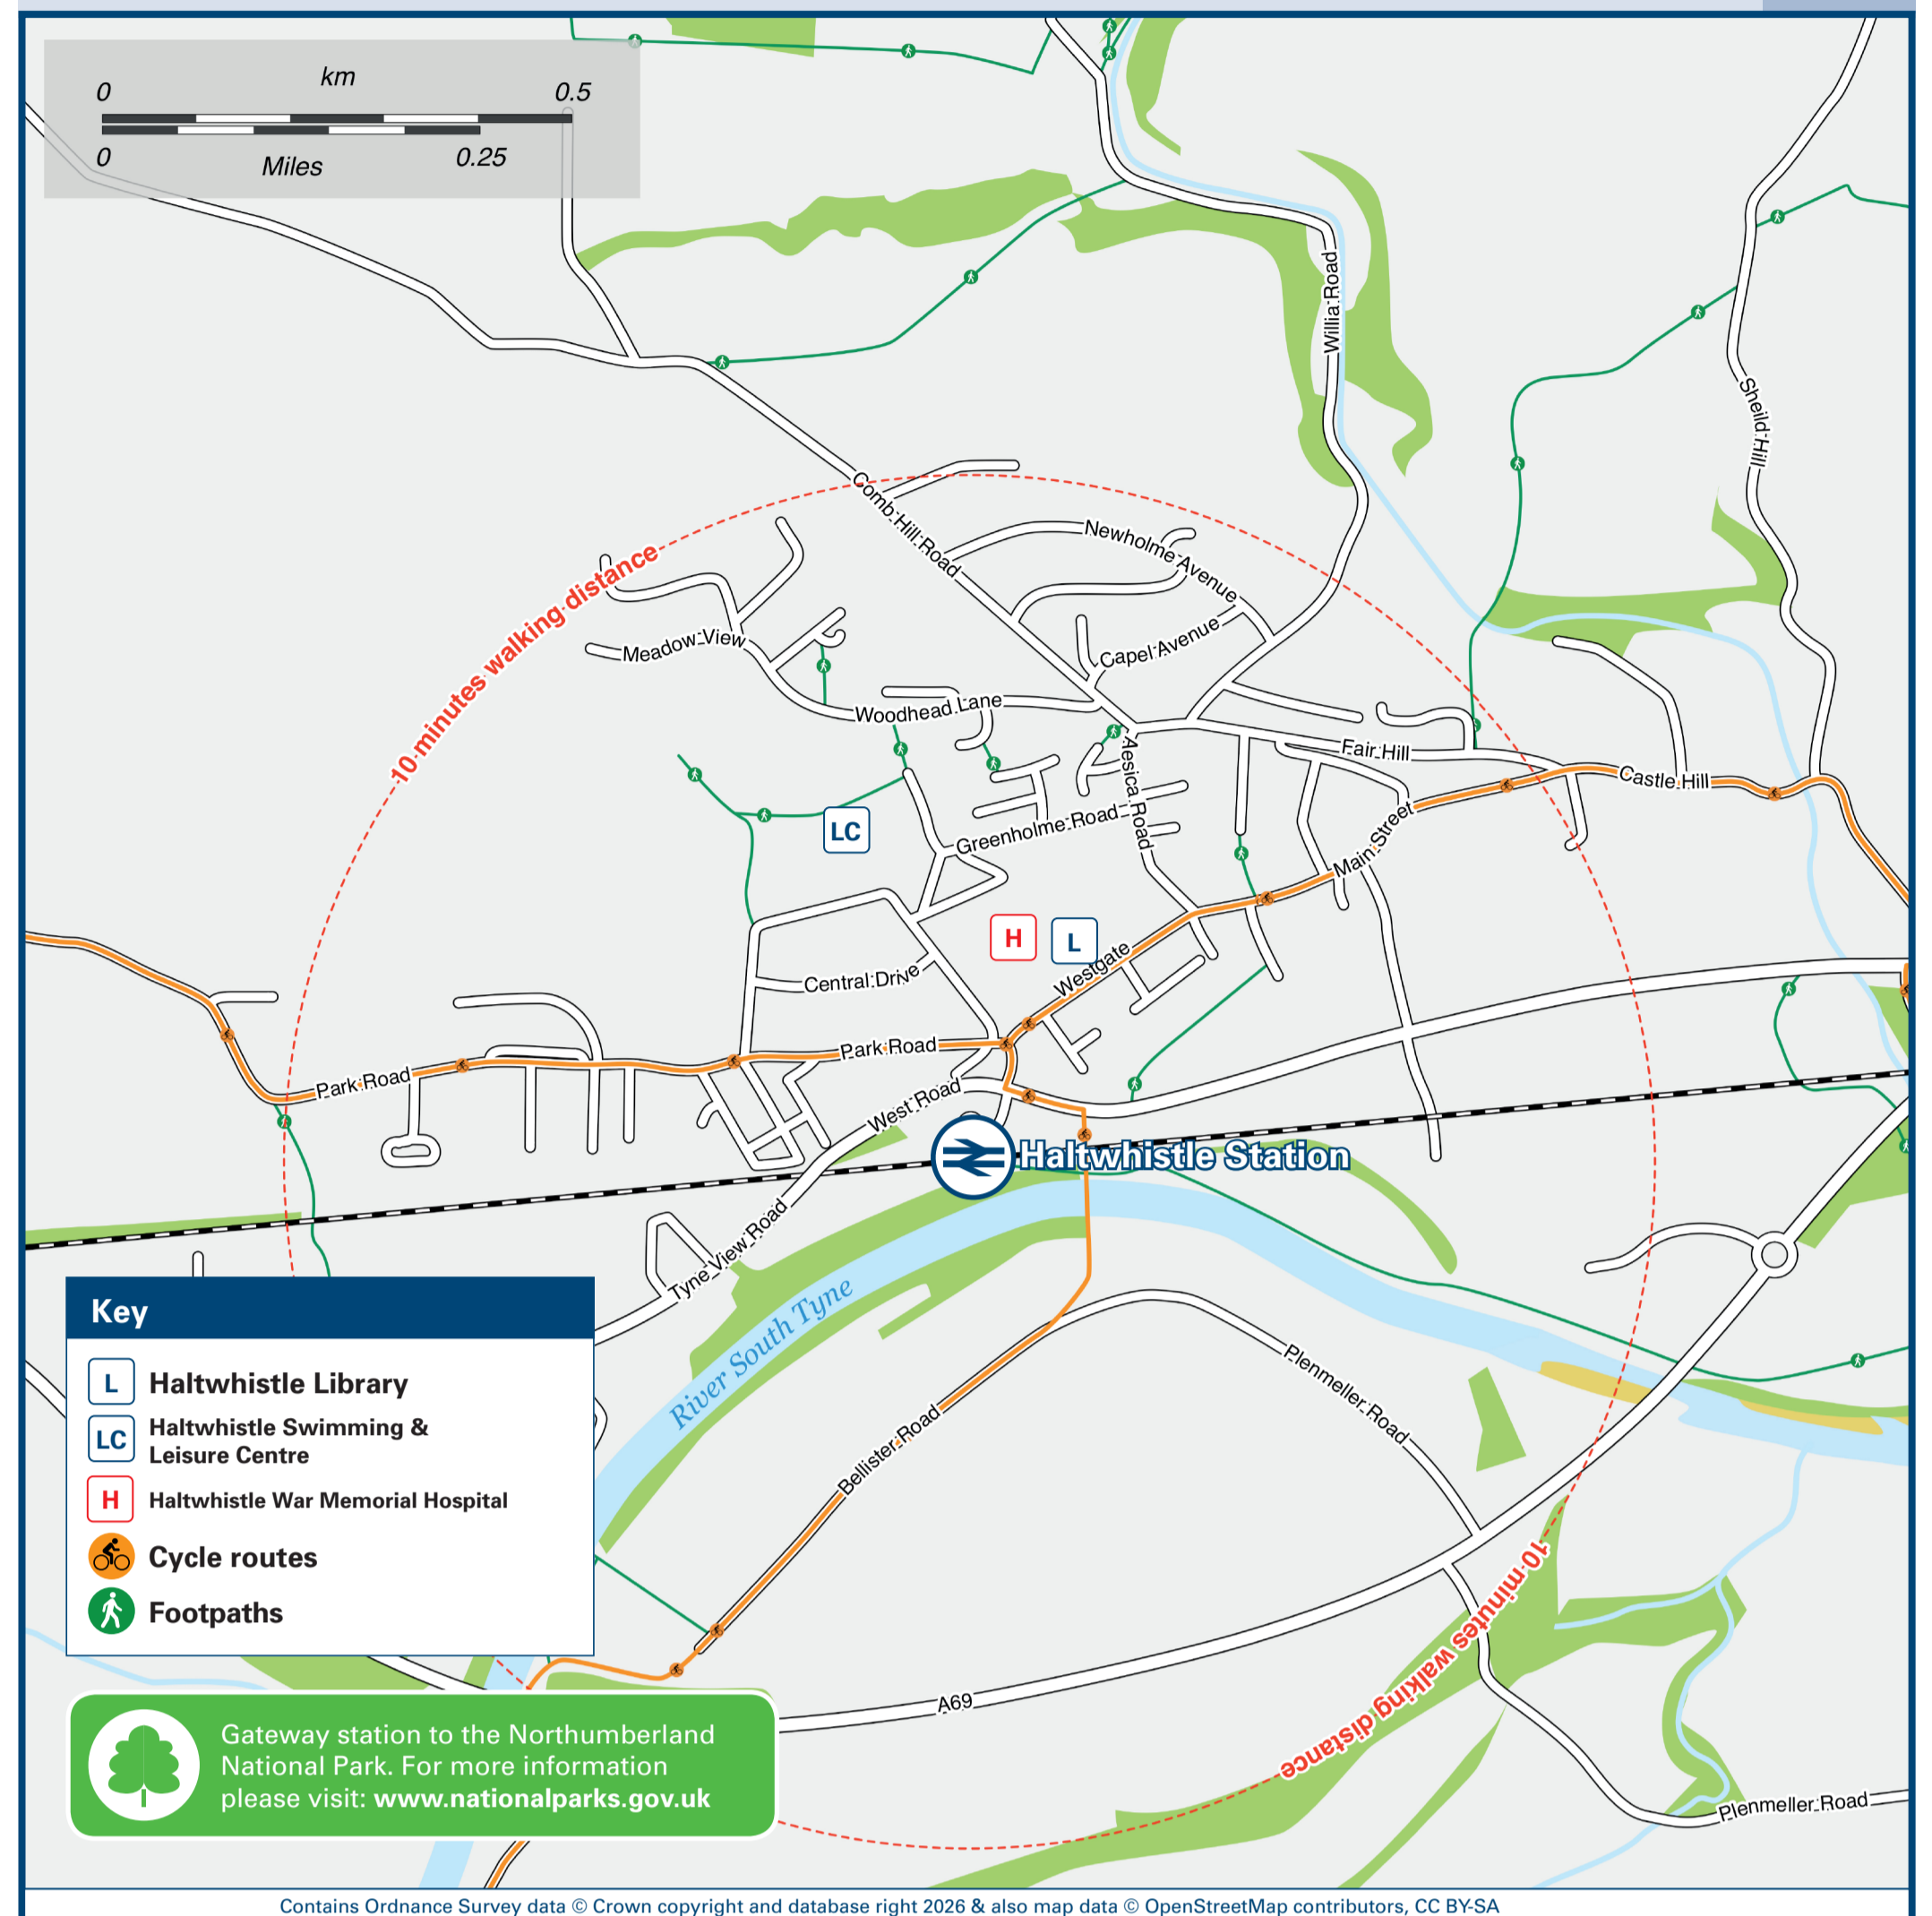

Haltwhistle Station

Onward Travel Information

Buses

Rail replacement buses will Pick up / Drop off at the bus stop at the station entrance.

Local area map

Main destinations by bus

(Data correct at March 2026)

DESTINATION	BUS ROUTES	BUS STOP
Alston	681#	A
Bardon Mill	685	B
Birdoswald	681#	A
Brampton	685	C
Carlisle	685	C
Carvoran (for Walltown & Roman Army Museum)	AD122~	A
Chesters Roman Fort	AD122~	A
Coanwood	681#	A
Corbridge	685	B
Gilsland	681#	A
Greenhead Village	681#, AD122~	A
	685, AD122~	C

DESTINATION	BUS ROUTES	BUS STOP
Haydon Bridge	685	B
Heddon-on-the-Wall	685	B
Hexham	685, AD122~	B
	AD122~	A
Horsley	685	B
Housesteads Visitor Centre (& Roman Fort)	AD122~	A
Knarsdale	681#	A
Lambley	681#	A
Milecastle Inn (Cawfields)	AD122~	A
Newcastle upon Tyne	685	B
Rowfoot	681#	A
Slaggyford	681#	A

DESTINATION	BUS ROUTES	BUS STOP
The Sill National Landscape Discovery Centre	AD122~	A
Vindolanda Roman Fort	AD122~	A
Walltown, Roman Army Museum	AD122~	A

Notes

Bus route 685 & AD122 operate daily services. For bus times and days of operation please contact Traveline on www.traveline.info or call: 0871 200 22 33