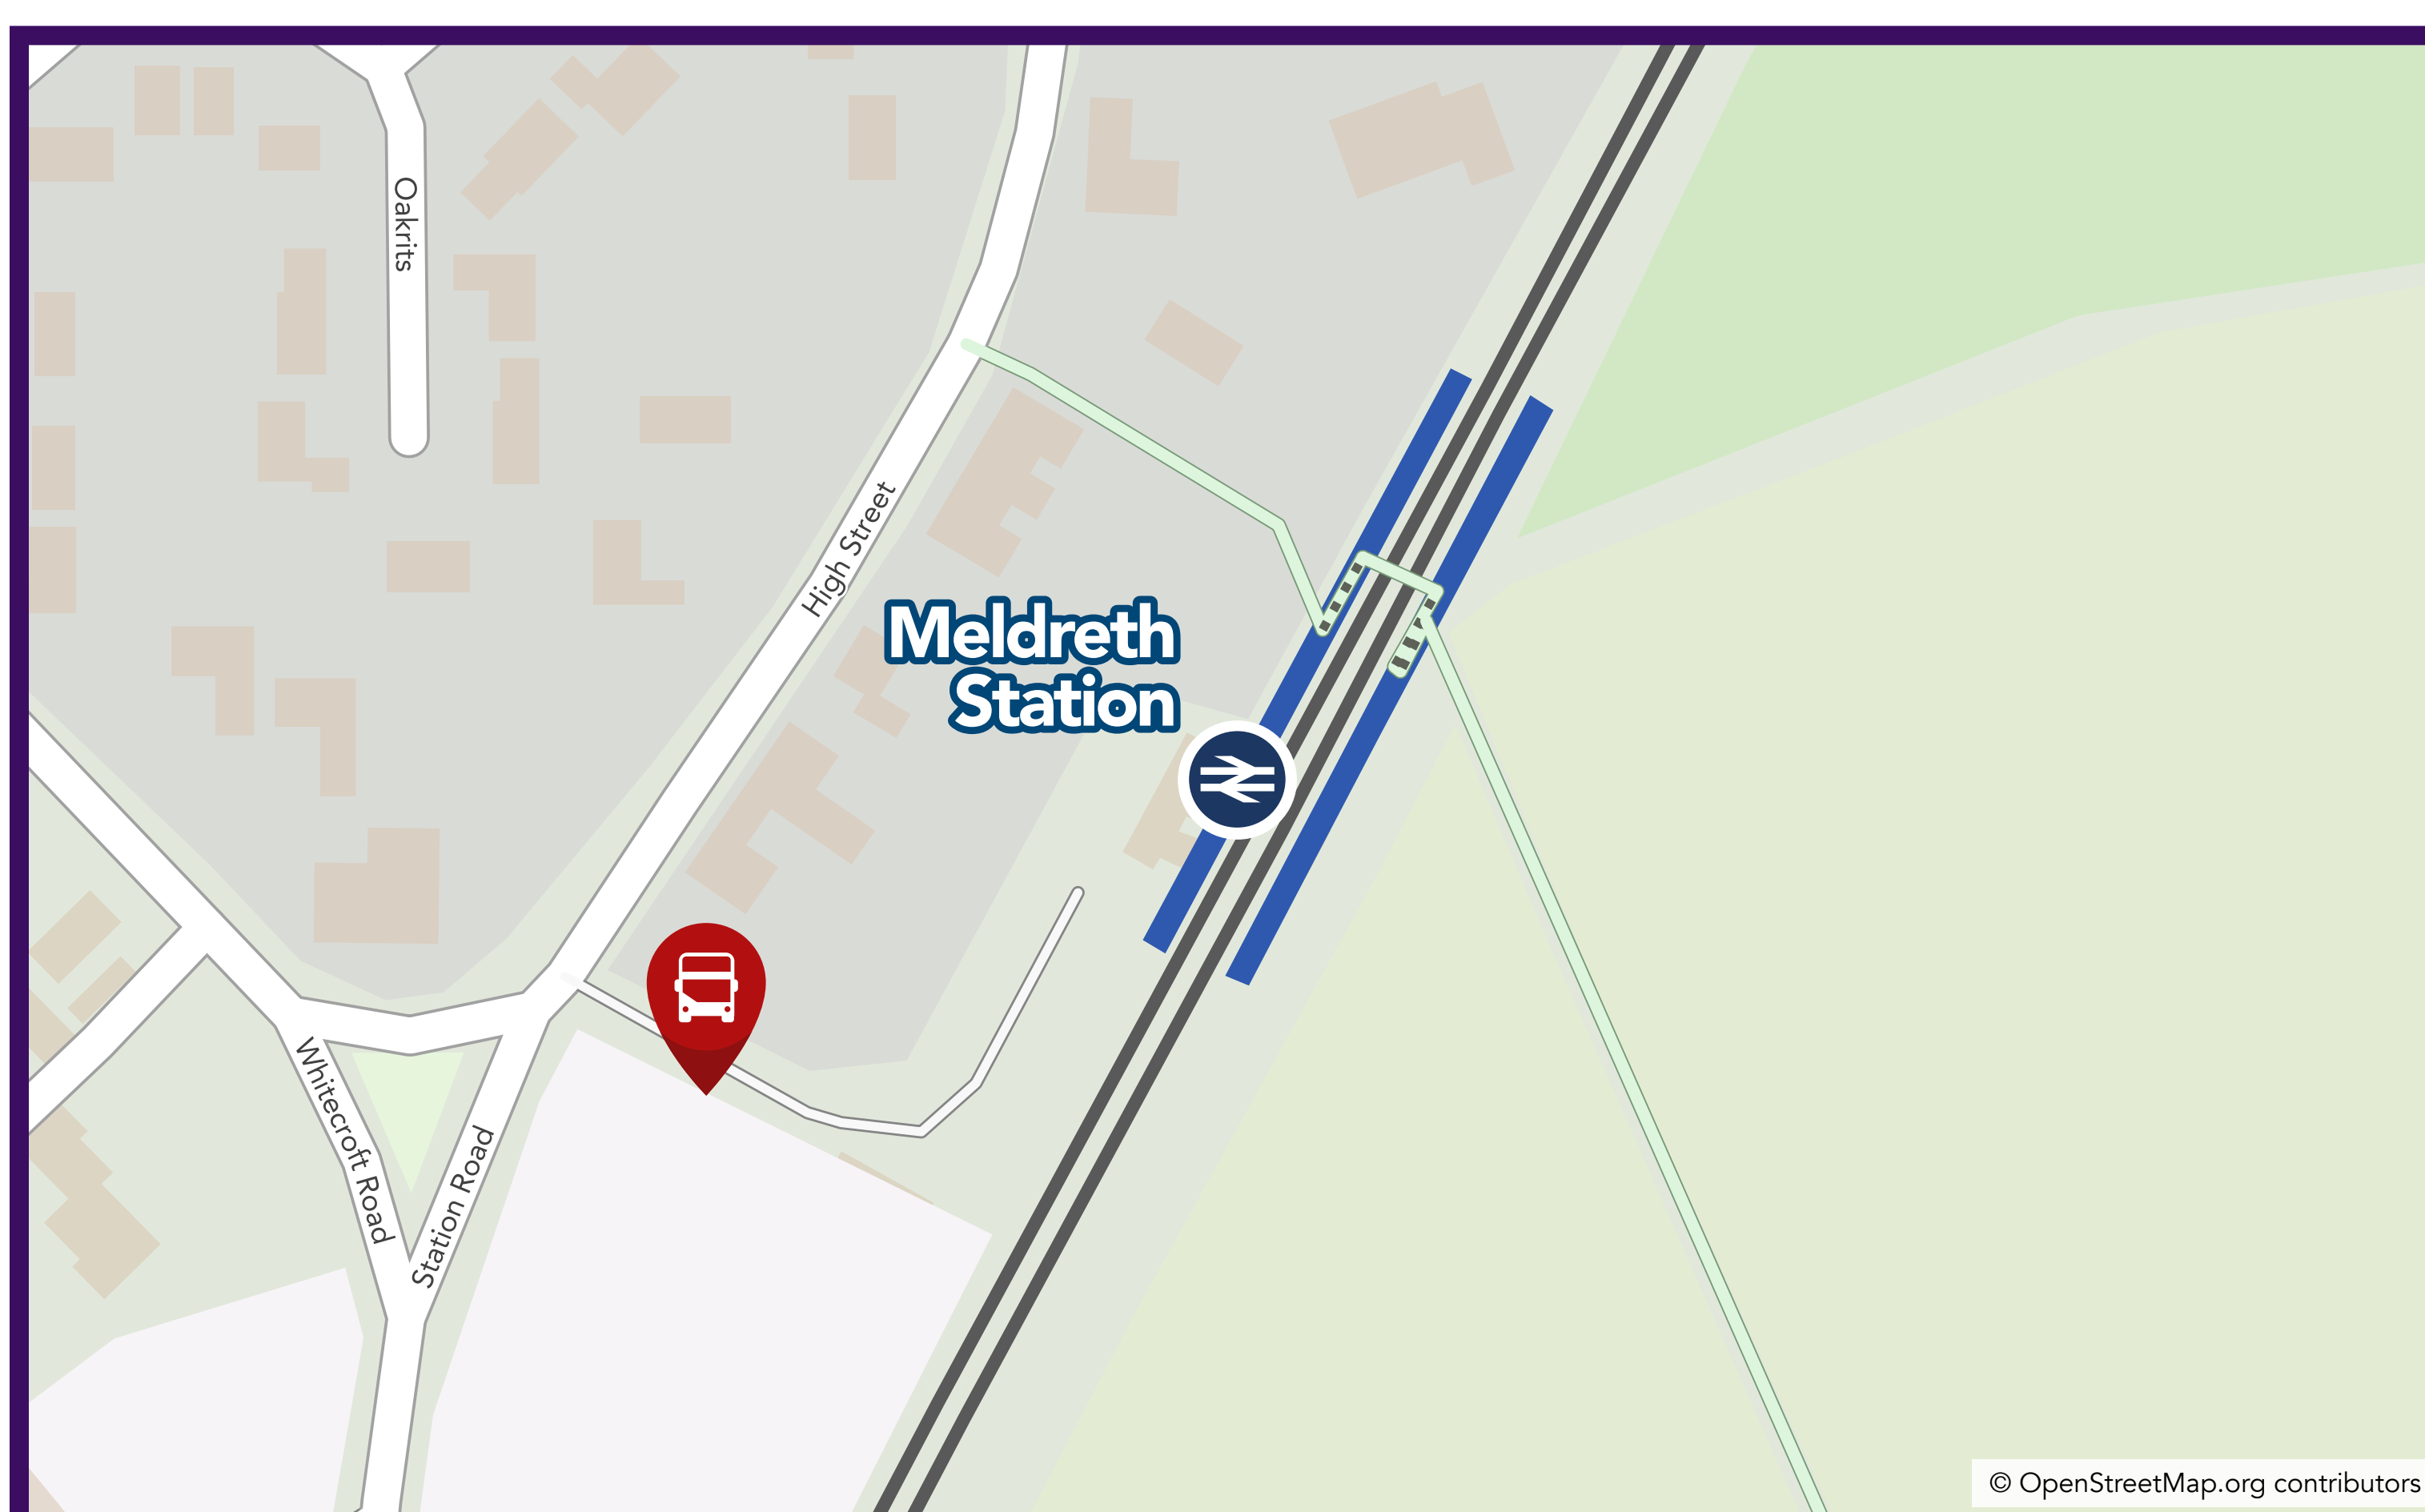

# Rail Replacement Bus Services

## Meldreth

**When trains are unable to run due to improvement works or disruption, dedicated replacement buses will stop at the locations shown below.**

Rail replacement buses will display a prominent sign in the front window.

For journeys on regular scheduled buses, information on bus stops can be found on the separate "Onward Travel" poster or by scanning the QR code below to access the information page for this station.