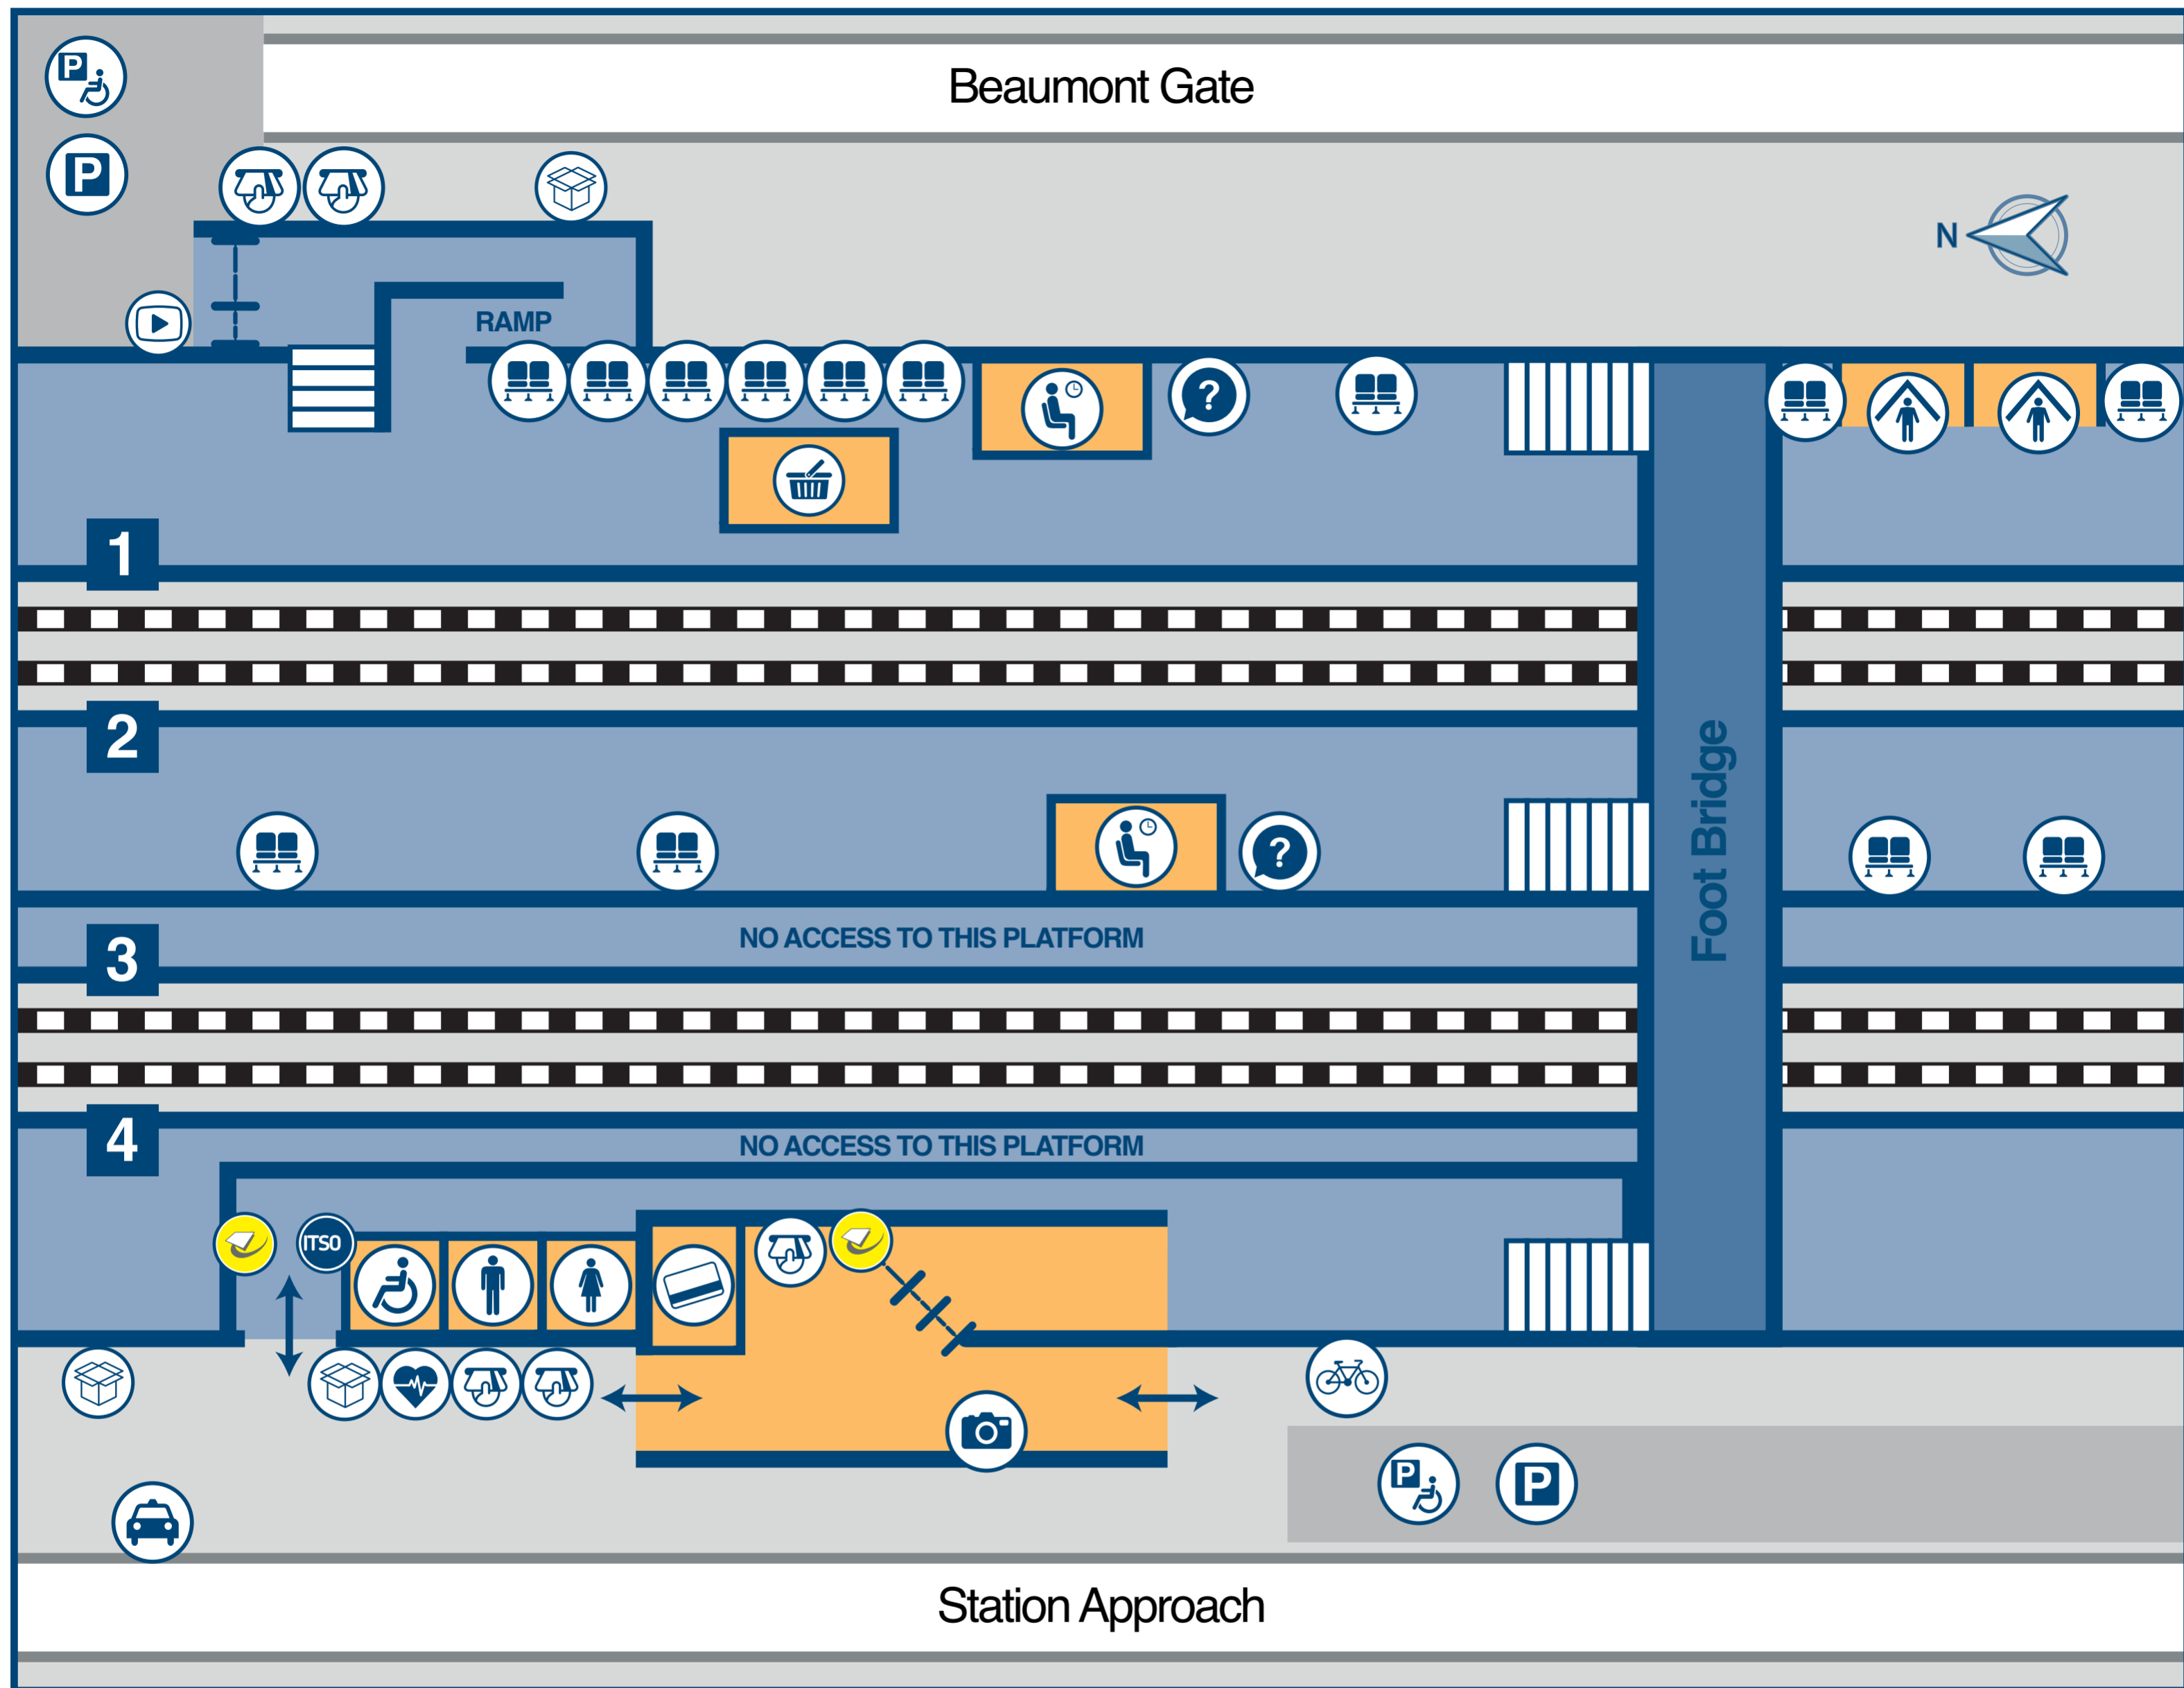

Radlett Station Plan

Key

- | | | | | |
|---------------------|--------------------------|---------------------|------------------|-----------------------|
| 1 Platform 1 | Car Park | Female Toilet | Photobooth | Ticket Office |
| 2 Platform 2 | Cycle Rack | Help Point | Seats | Video Assistant Point |
| 3 Platform 3 | Disabled Car Park Spaces | Male Toilet | Smartcard Reader | Waiting Room |
| 4 Platform 4 | Defibrillator | Oyster Card Machine | Taxi Rank | |
| Accessible Toilet | Entrance/Exit | Parcel Hub | Ticket Machine | |