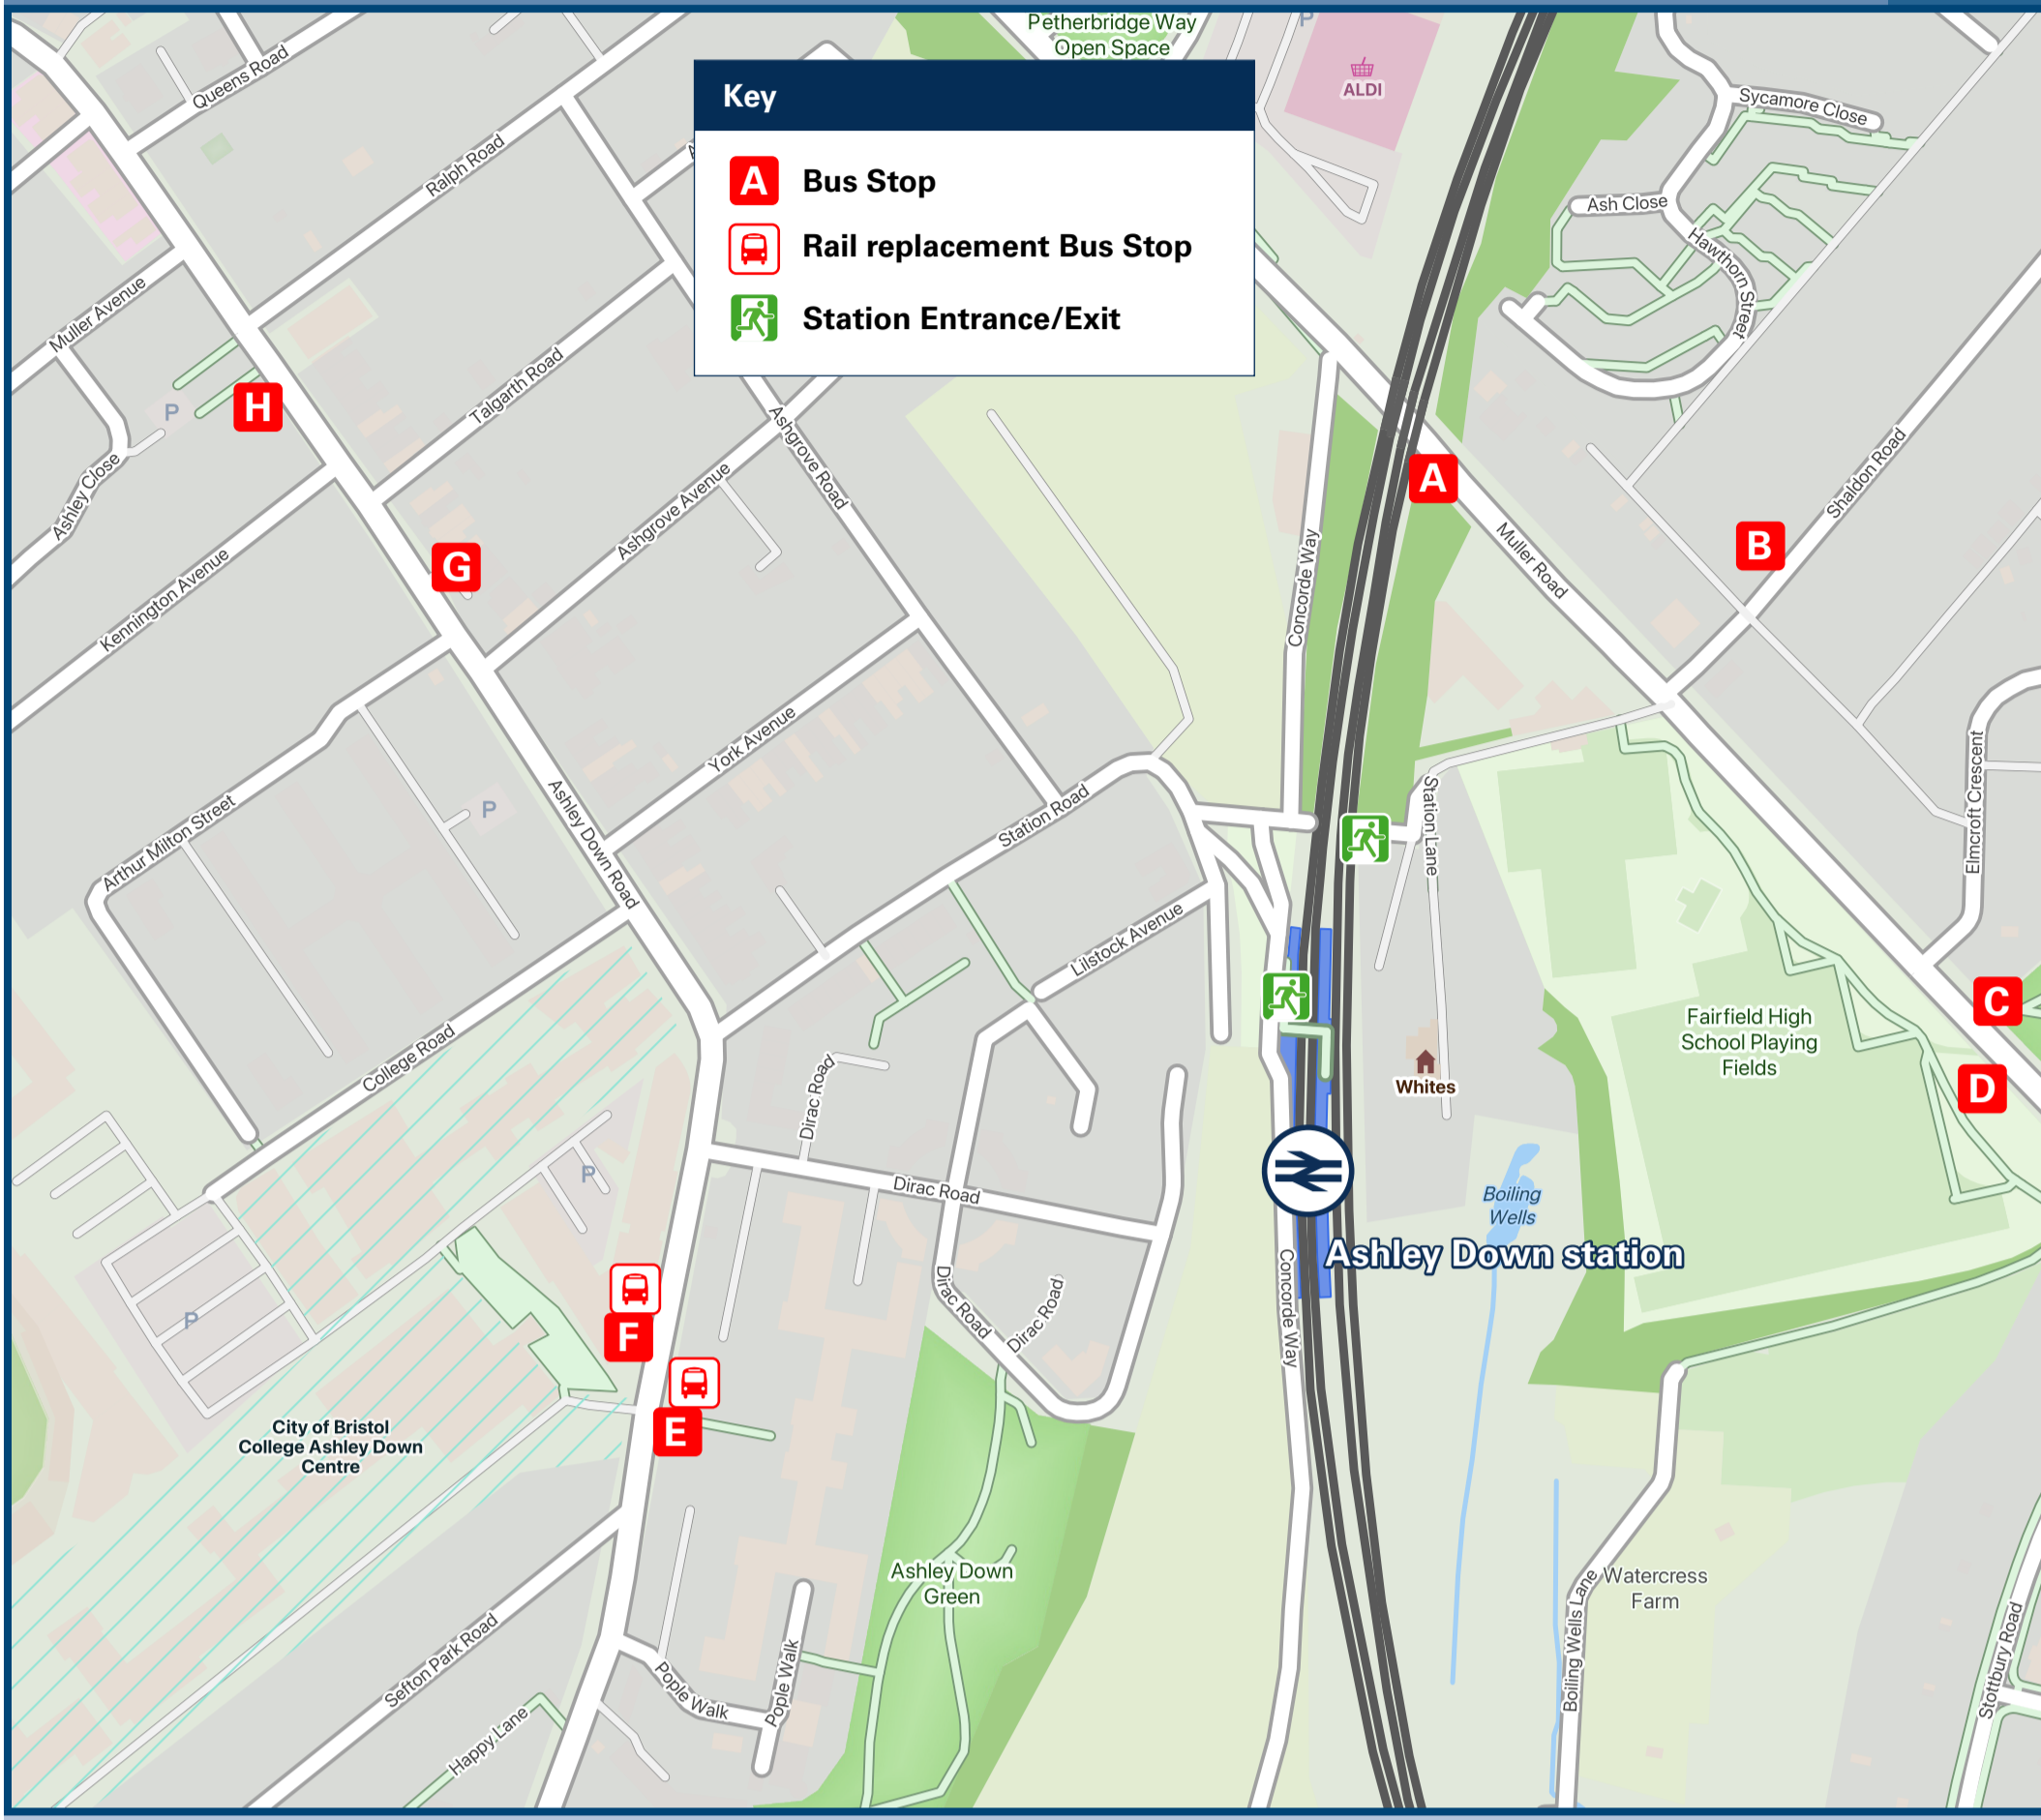

Ashley Down Station

Onward Travel Information

Buses

Rail replacement buses/coaches will depart from bus stops on Ashley Down Road (B4052) at Sefton Park Road.