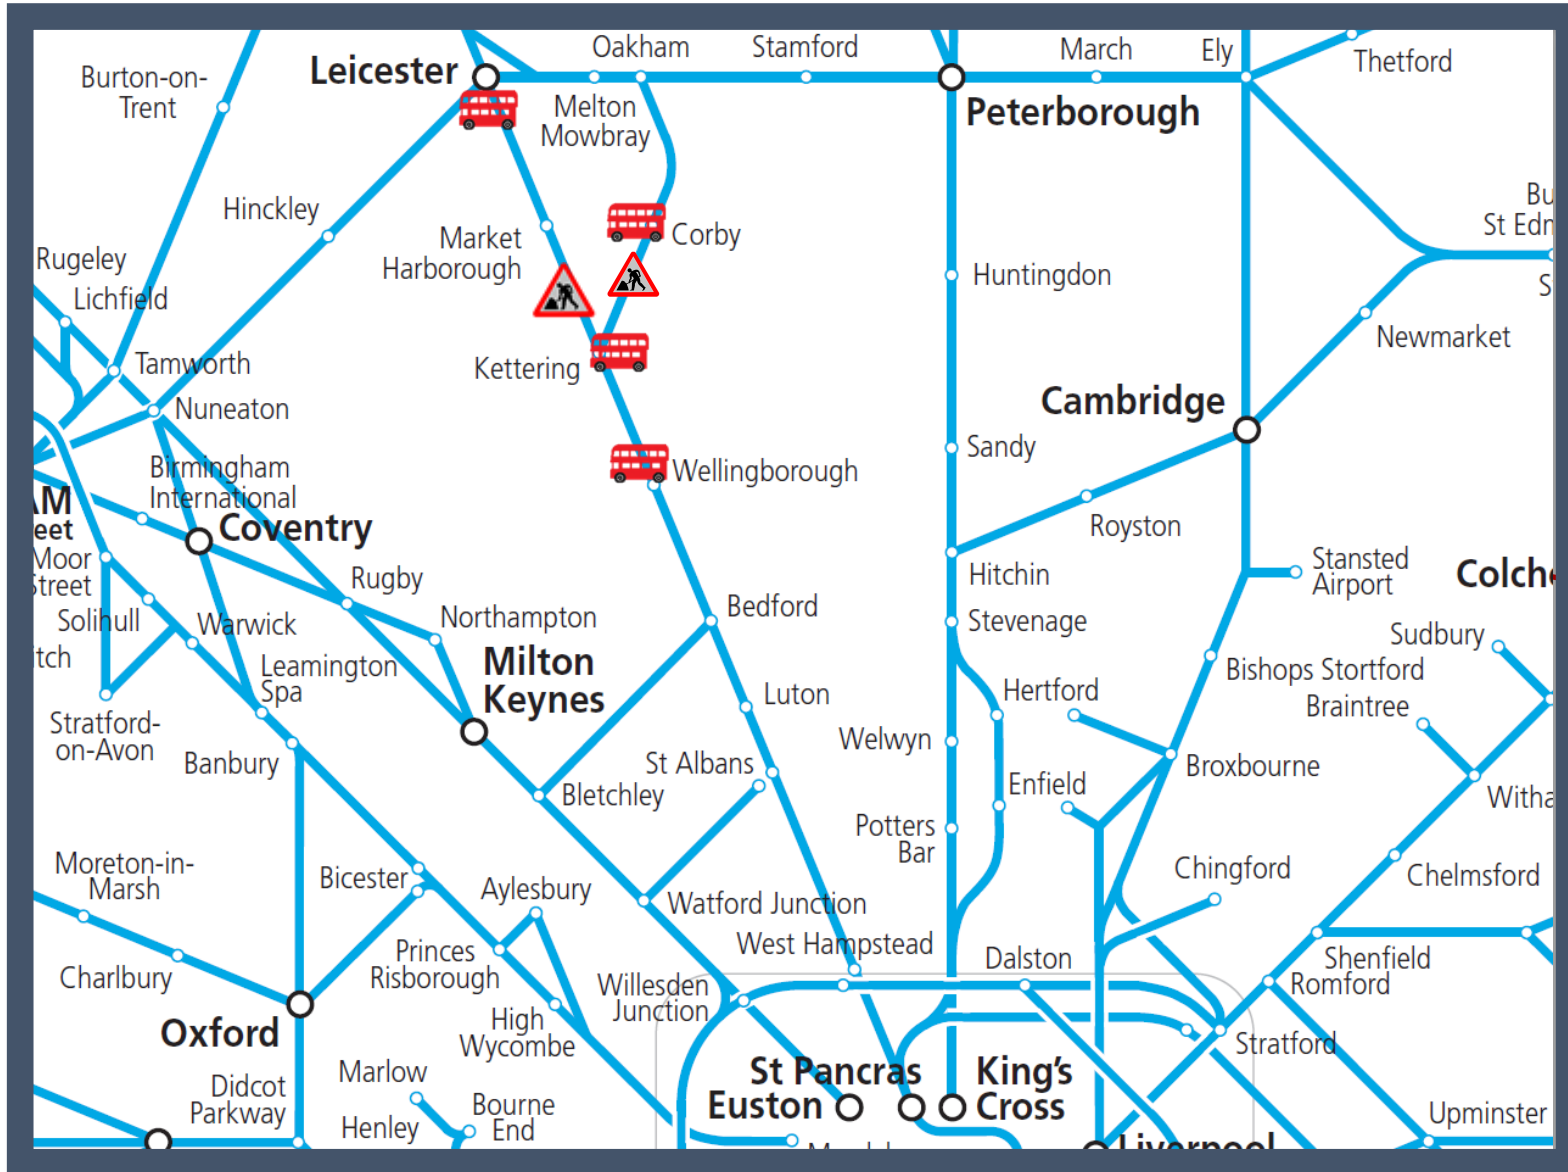

# Buses replace trains between Wellingborough / Kettering and Corby / Leicester

TOC affected: East Midlands Railway

Key:	
	Engineering Works
	Bus Replacement Services