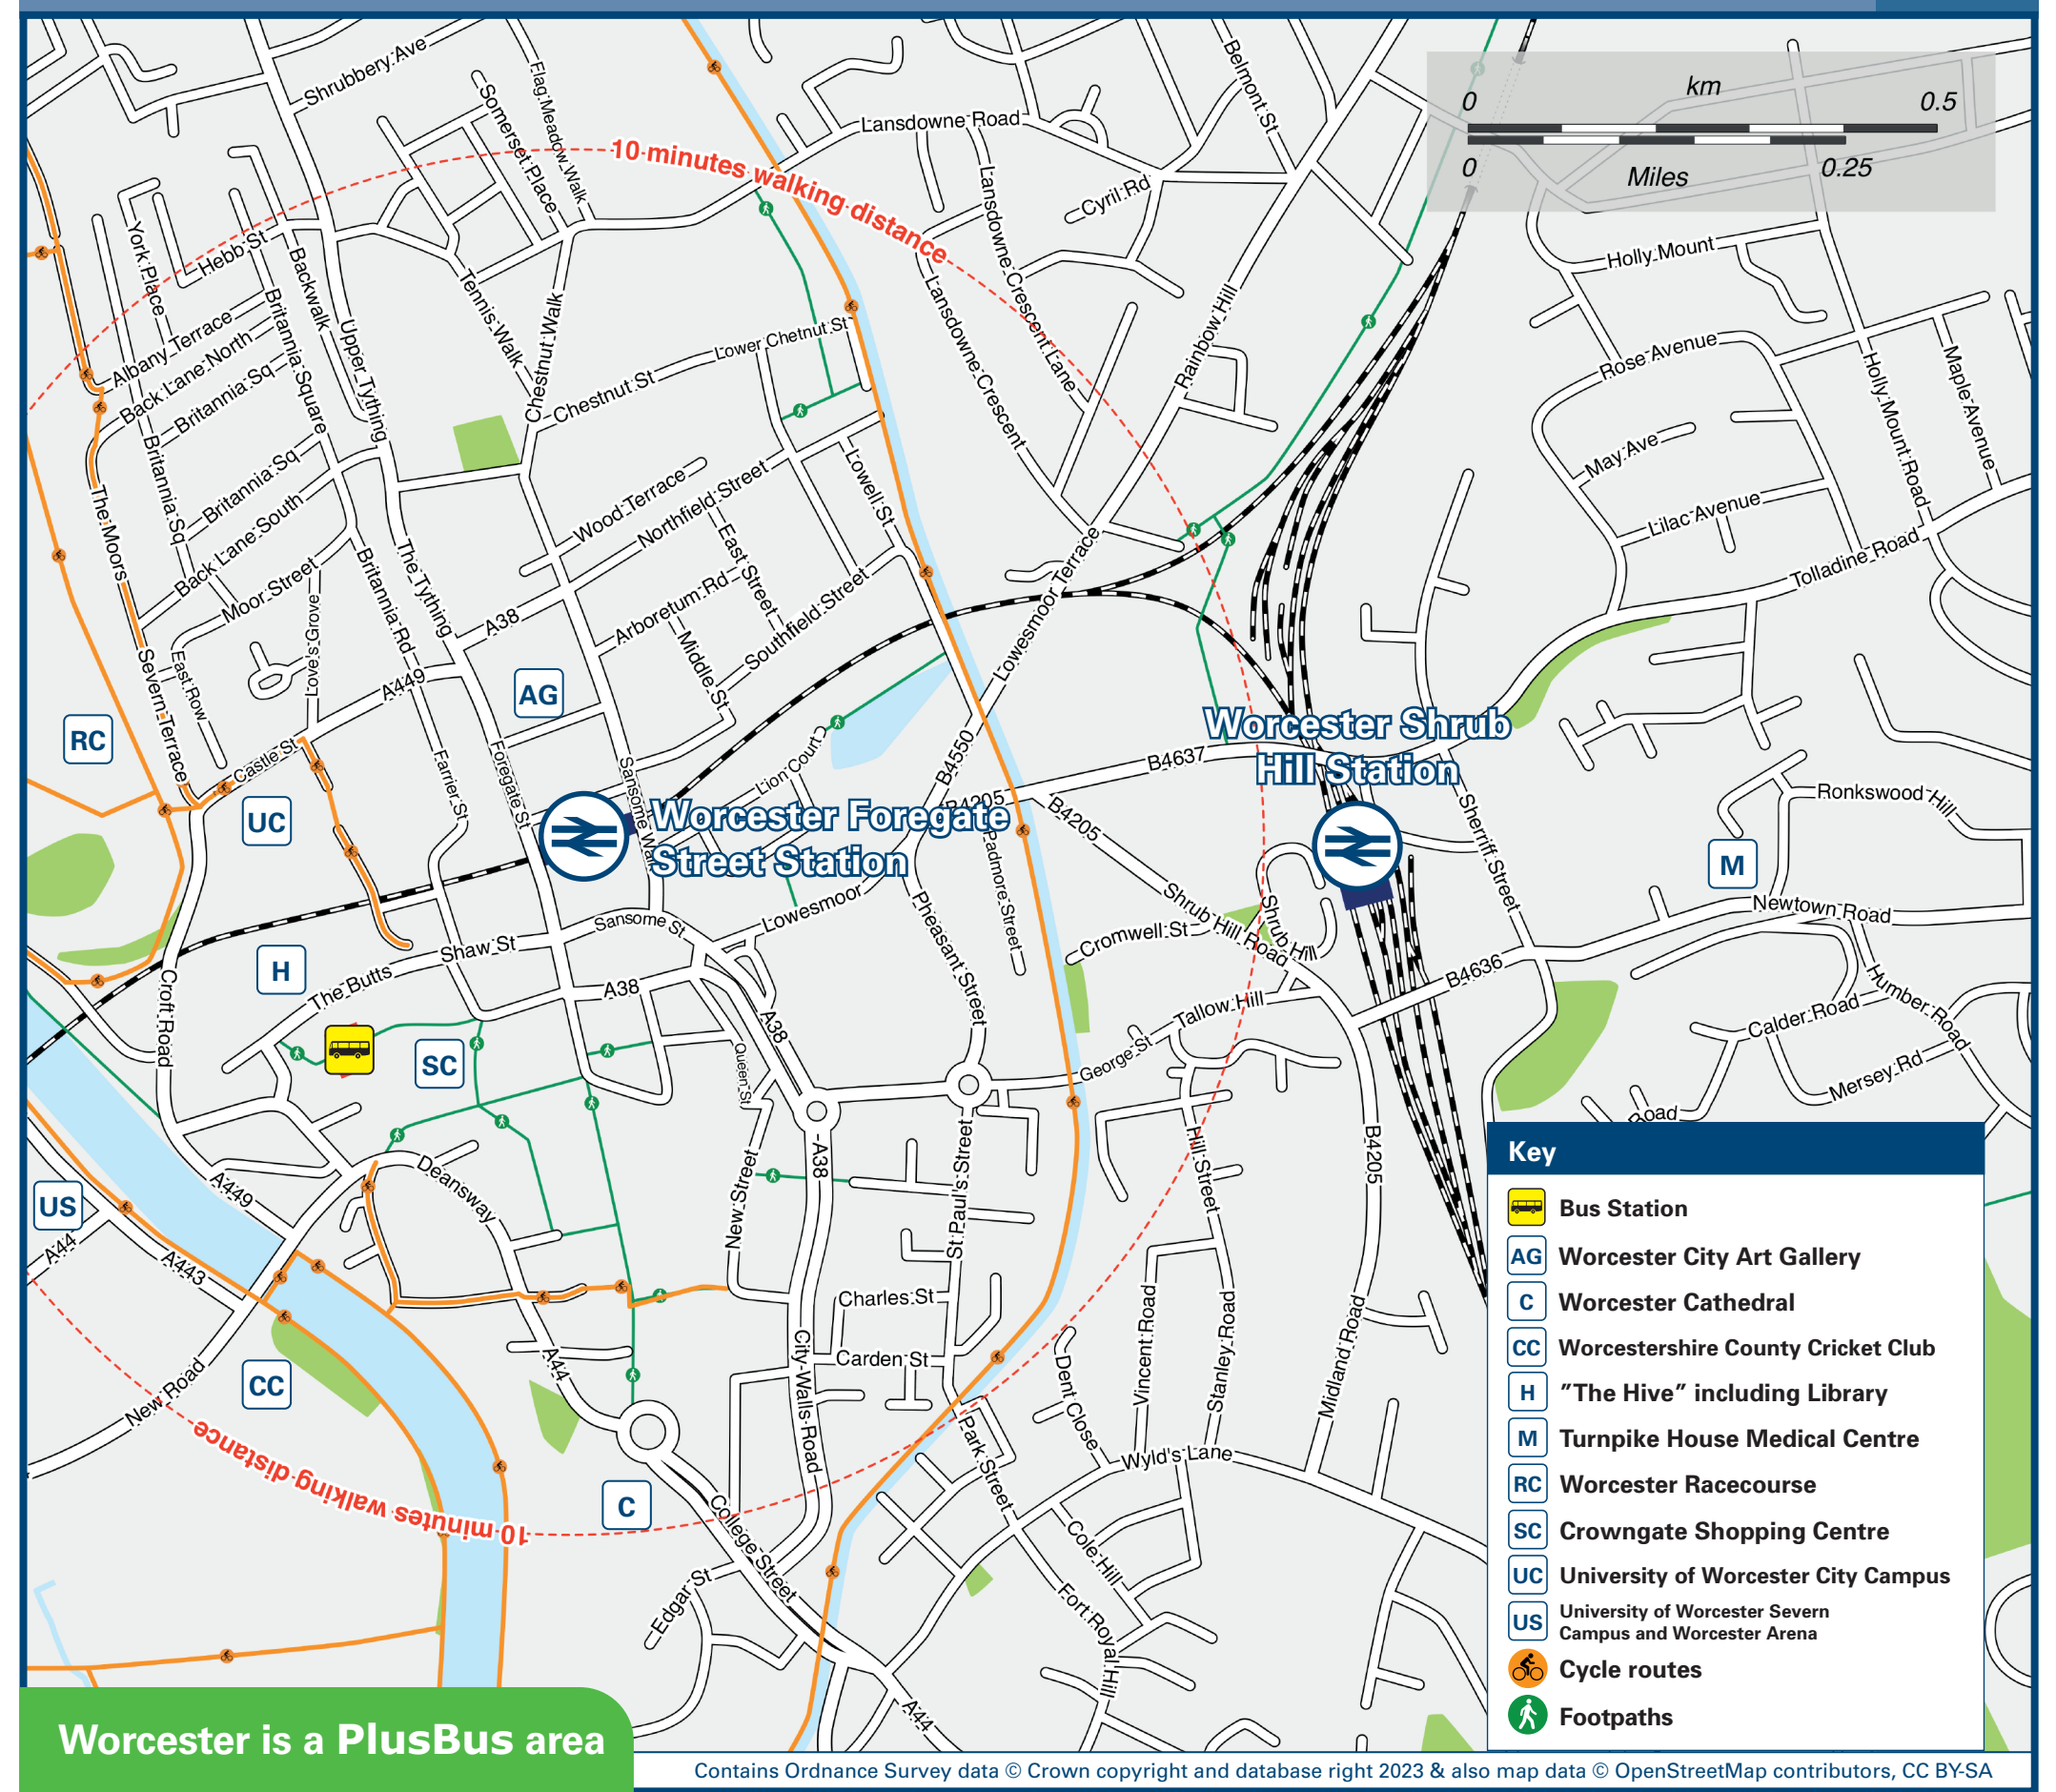

Local area map

Worcester is a PlusBus area

PlusBus is a discount price 'bus pass' that you buy with your train ticket. It gives you unlimited bus travel around your chosen town, on participating buses. Visit www.plusbus.info

Main destinations by bus

(Data correct at August 2023)

DESTINATION	BUS ROUTES	BUS STOP
Astwood	35	C
	36, 39	B
Barbourne (St George's Square)	36, 37, 39, 144, 303, 355	B
Battenhall	26, 27	Bus Station
Bevere (Green Lane Terminus)	303	B
Bewdley	296	Bus Station
Blackpole (for Retail Parks)	36, 39	B
	35	C
Bransford	417, 423	Bus Station
Brickfields	35	C
Bromsgrove	144	B
Bromyard	420*	Bus Station
Broughton Hackett	149	Bus Station
Callow End	363	Bus Station
Cherry Orchard	26, 27, 32, 332	Bus Station
City Centre/Bus Station	39, 144, 303, 355	A
Clifton upon Teme	310	Bus Station
County Hall (Worcester)	149	Bus Station
Crossway Green	303	B
Dines Green (Drake Avenue)	30	Bus Station
Drakes Broughton	X50	Bus Station
Droitwich Spa	144, 355	B
Evesham	X50(Mon-Sat)	Bus Station
Fernhill Heath	144, 355	B
Great Malvern	44	Bus Station
Great Witley	758	Bus Station
Grimley	294, 296, 308, 758	Bus Station
Hallow	294, 296, 308, 758	Bus Station
Hanley Swan	363*	Bus Station
Hartlebury	303	B
Henwick Park	31, 31A*, 294, 296, 310, 758	Bus Station
Holt Heath	294, 296	Bus Station
Inkberrow	149	Bus Station
Kempsey	32, 332	Bus Station
	303	B
Kidderminster	294	Bus Station

DESTINATION	BUS ROUTES	BUS STOP
Ledbury	417	Bus Station
Leigh Sinton	417	Bus Station
Little Witley	758	Bus Station
Lower Broadheath	308, 310	Bus Station
Lower Wick	39	A
	39, 44, 363*	Bus Station
Lyppard Grange	34	C
	36	B
Malvern Link	44	Bus Station
Martley	308, 310	Bus Station
Merrimans Hill Road	39	B
Monkwood Green	308	Bus Station
Newland	44	Bus Station
Northwick (Ombersley Road)	303, 355	B
Ombersley	303	B
Perdiswell (Droitwich Road)	144	B
Pershore	X50	Bus Station
Powick	44, 363*	Bus Station
	24	C
Red Hill (London Road)	45, 149, X50	Bus Station
	24	C
Red Hill (Sixth Form College)	45, 149	Bus Station
Redditch	149	Bus Station
Ronkswood	24, 38, 356, W6, X38*	C
Rushwick Village	308, 417, 420*	Bus Station
Ryall	332, 363*	Bus Station
Shire Business Park/The Berkeleys	34	C
Shrawley	294, 296	Bus Station
	21, 30, 31, 31A*, 39, 44, 294, 296, 308, 310, 417, 420*, 423, U1	Bus Station
St John's (Worcester)		Bus Station
St Peter The Great	32, 332	Bus Station
Stockton on Teme	758	Bus Station
Storridge	417	Bus Station
Stourport-on-Severn	294, 296	Bus Station
Tenbury Wells	758	Bus Station
Tolladine	34	C

DESTINATION	BUS ROUTES	BUS STOP
Upton Snodsbury	149	Bus Station
Upton upon Severn	332, 363*	Bus Station
University of Worcester (St John's Campus)	31, 31A*, U1	Bus Station
Wardon	34, 35, W6	C
Whittington	X50	Bus Station
Wichenford	308, 310	Bus Station
Witton	144, 355	B
Woodgreen	34	C
Worcestershire Parkway Station	X50	Bus Station
	36	B
Worcestershire Royal Hospital (Main Entrance) #	36, 38, 149, 356, W6, X38*, 38, 356, W6, X38*	Bus Station
Worcester Shrub Hill Station	24, 34, 38, 356, W6, X38*	C
Worcester Six Business Park (Coneybury Road)	W6	C

Notes