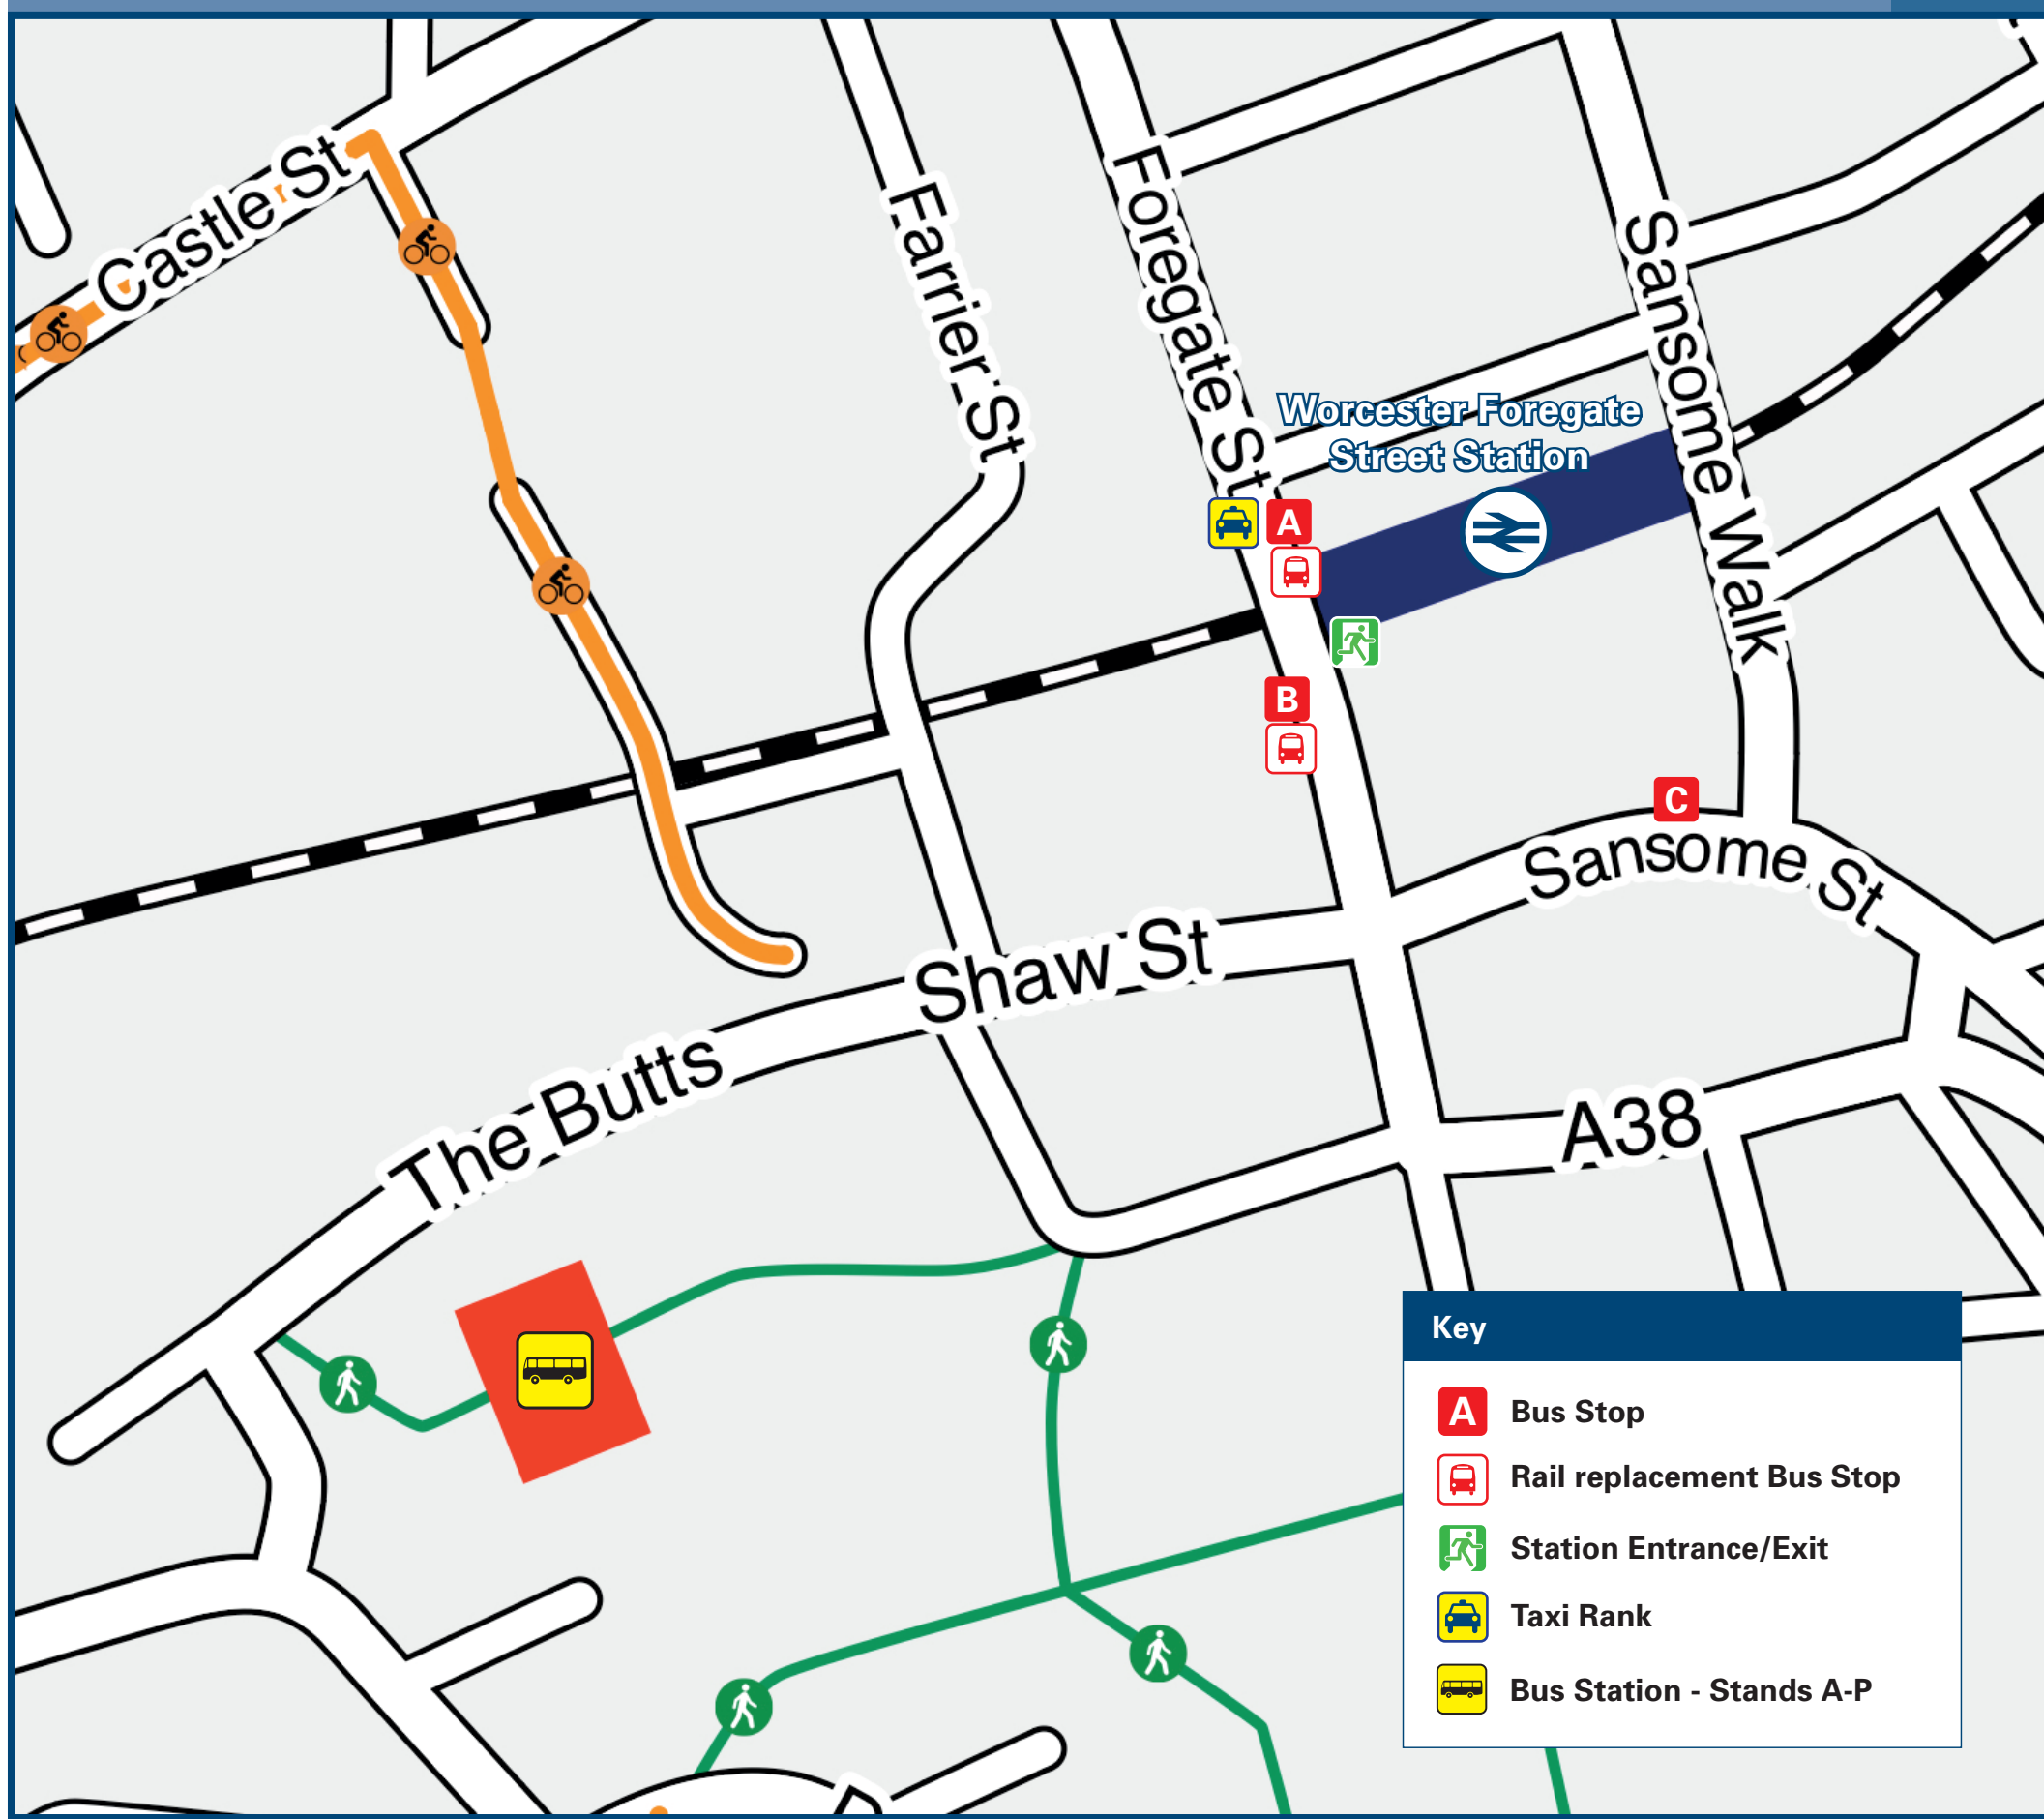

Worcester Foregate Street Station

Onward Travel Information

Buses and Taxis

Key

- **A** Bus Stop
- **B** Rail replacement Bus Stop
- **C** Station Entrance/Exit
- **T** Taxi Rank
- **+** Bus Station - Stands A-P

Rail replacement buses/coaches depart from bus stops **A** and **B** outside the station on Foregate Street.