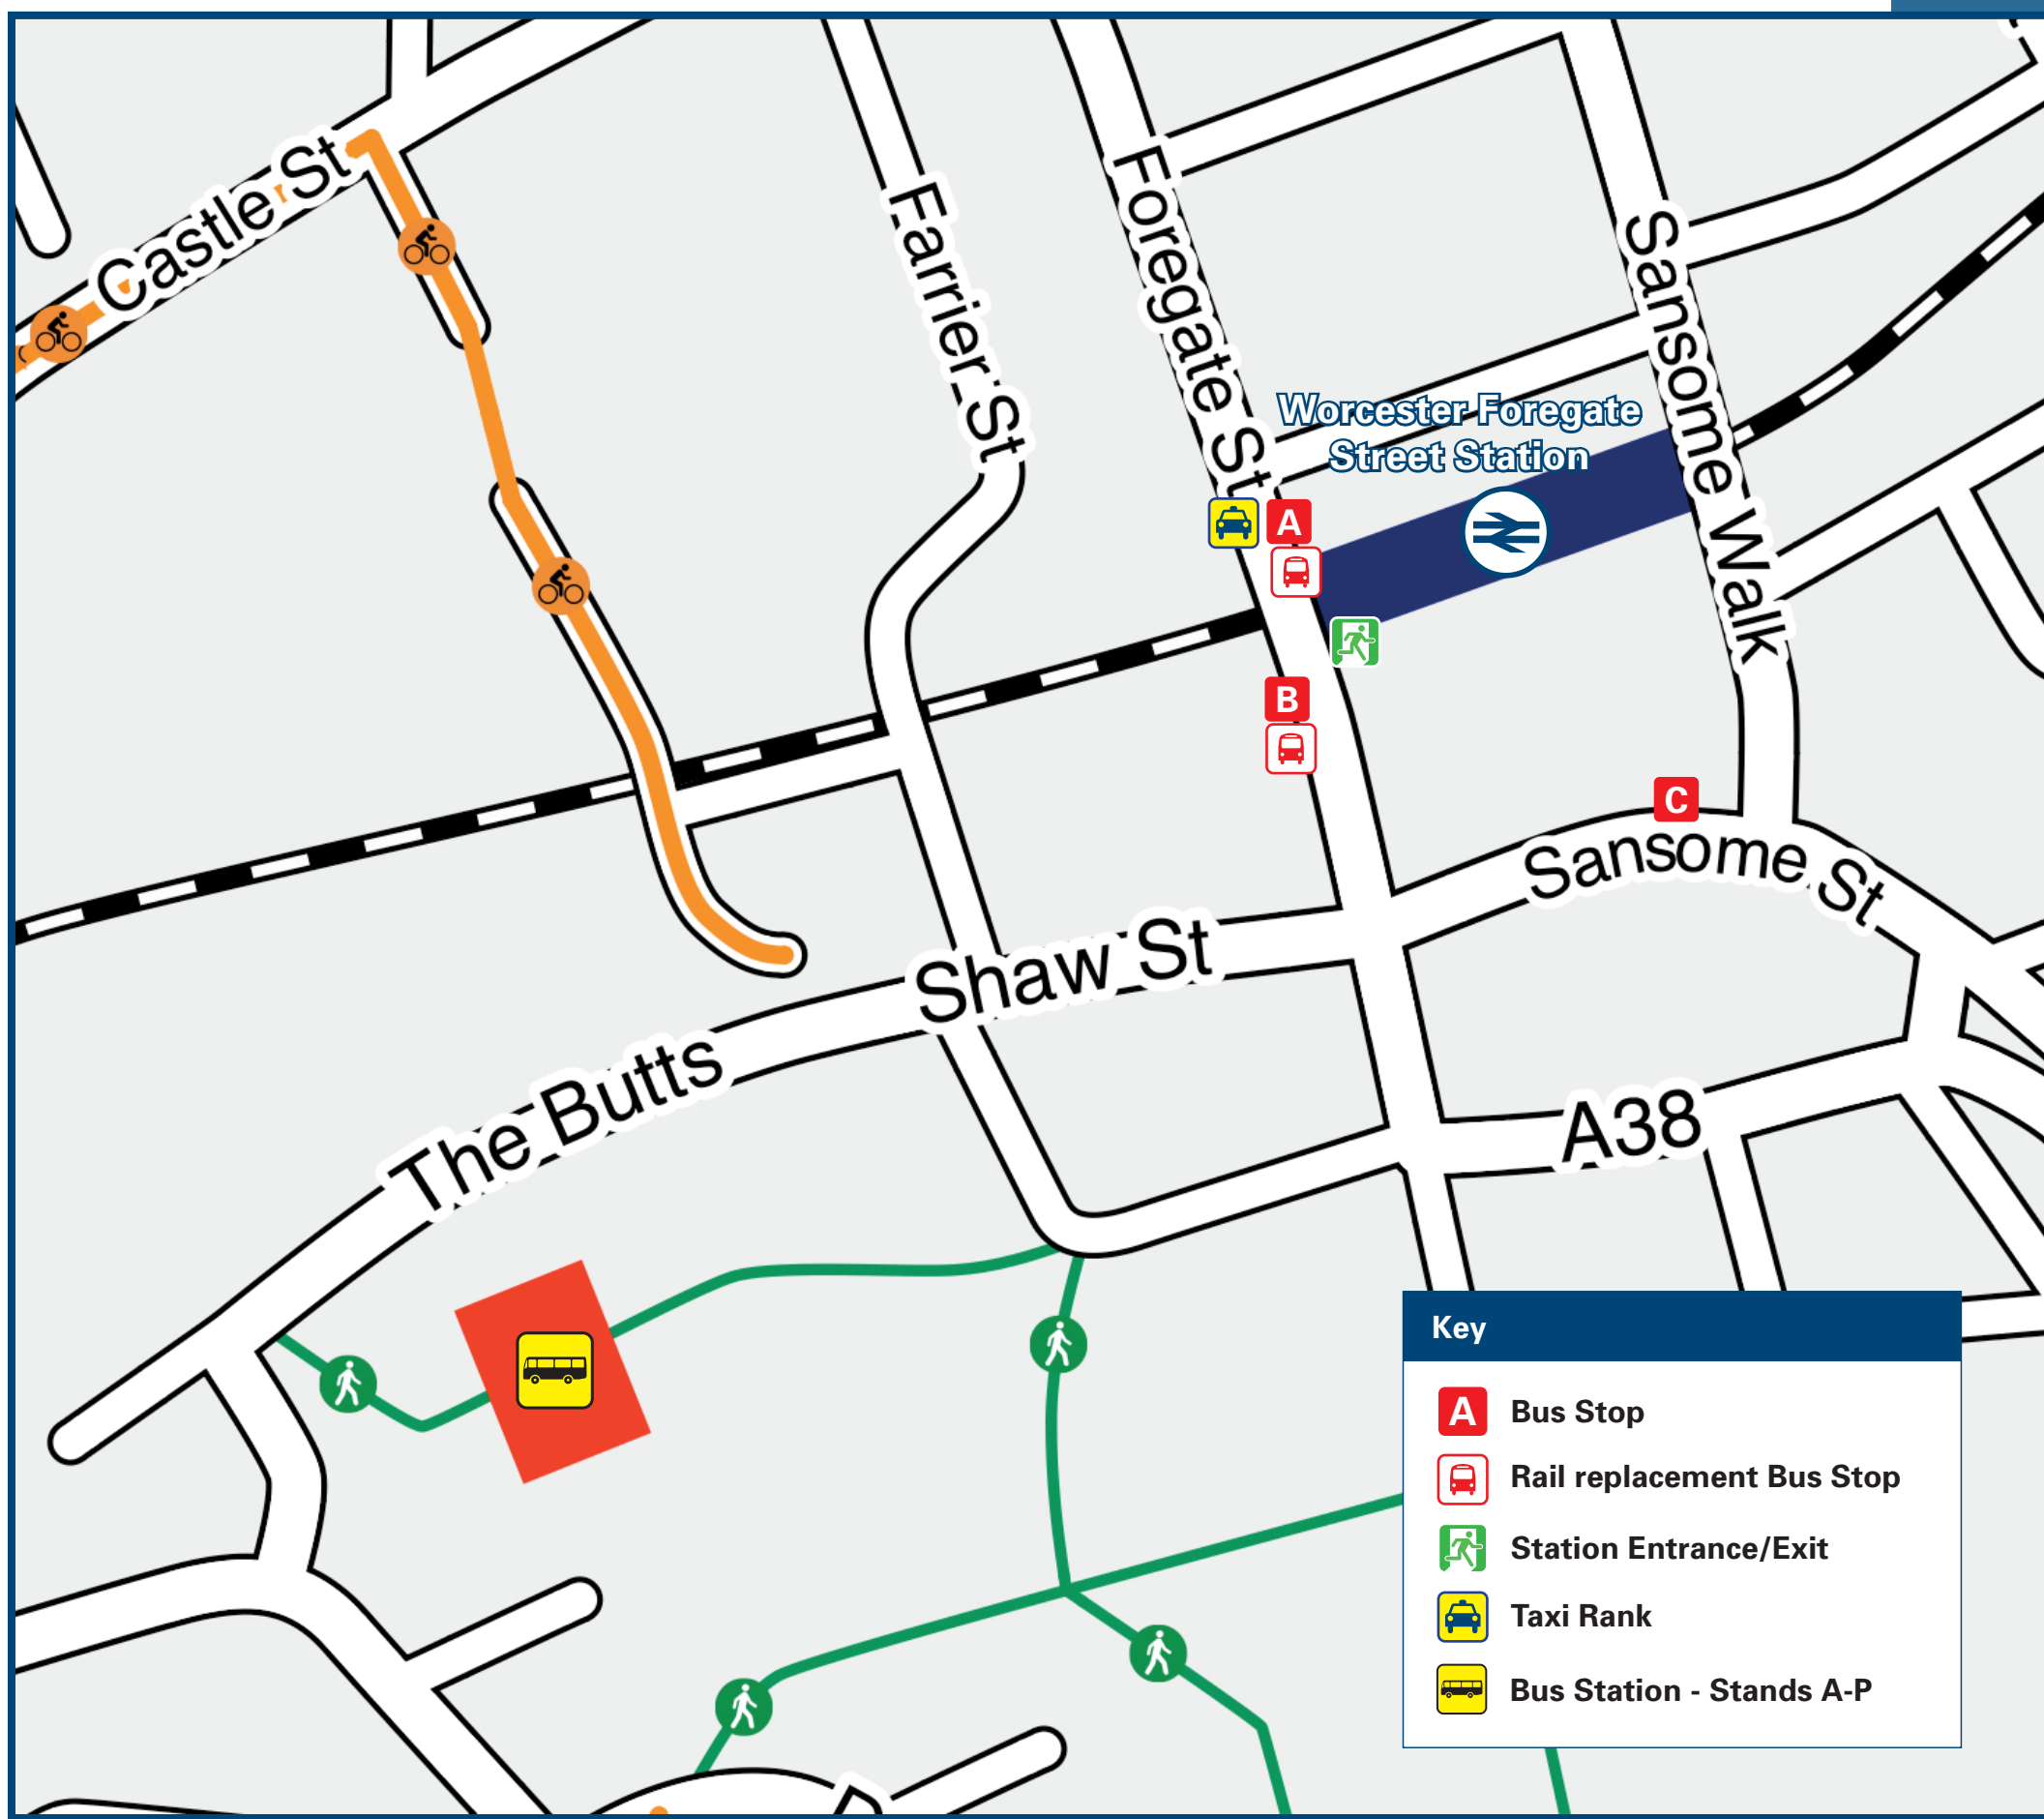

# Worcester Foregate Street Station

### Buses and Taxis

Rail replacement buses or coaches depart from bus stops **A** and **B** outside the station on Foregate Street.

### Main destinations by bus (Data correct at July 2024)

DESTINATION	BUS ROUTES	BUS STOP
Astwood	35	C
	36, 39	B
Barbourne (St George's Square)	36, 37, 39, 144, 153#, 303, 355	B
Battenhall	26, 27	Bus Station
Berry Hill Industrial Estate (Droitwich Spa)	153#	B
Bevere (Green Lane Terminus)	303	B
Bewdley	296	Bus Station
Blackpole (for Retail Parks)	36, 39	B
	35	C
Bransford	417, 423	Bus Station
Brickfields	35	C
Bromsgrove	144	B
Bromyard	420*	Bus Station
Broughton Hackett	149	Bus Station
Callow End	363	Bus Station
Cherry Orchard	26, 27, 32, 332	Bus Station
City Centre/Bus Station	36, 39, 144, 153*, 303, 355	A
Clifton upon Teme	310, 311, 313, 314*	Bus Station
County Hall (Worcester)	149	Bus Station
Crossway Green	303	B
Dines Green (Drake Avenue)	30	Bus Station
Drakes Broughton	X50	Bus Station
Droitwich Spa	144, 153#, 355	B
Evesham	X50(Mon-Sat)	Bus Station
Femhill Heath	144, 153#, 355	B
Great Malvern	44	Bus Station
Great Witley	758	Bus Station
Grimley (& Grimley Turn)	294, 296, 314*, 758	Bus Station
Hallow	294, 296, 314*, 315*, 758	Bus Station
Hampton Lovett Industrial Estate (Droitwich Spa)	153#	B
Hanley Swan	363*	Bus Station
Hartlebury	303	B
Henwick Park	31, 31A*, 294, 296, 310, 314*, 315*, 758	Bus Station
Holt Heath	294, 296	Bus Station
Inkberrow	149	Bus Station
Kempsey	32, 332	Bus Station
	303	B
Kidderminster	294	Bus Station

DESTINATION	BUS ROUTES	BUS STOP
Whittington	X50	Bus Station
Wichenford	310	Bus Station
Witton	144, 153#, 355	B
Woodgreen	34	C
Worcestershire Parkway Station	X50	Bus Station
	36	B
Worcestershire Royal Hospital (Main Entrance) @	36, 38, 149, 356, W6, X38*	Bus Station
	38, 356, W6, X38*	C
Worcester Shrub Hill Station	24, 34, 38, 356, W6, X38*	C
Worcester Six Business Park (Coneybury Road)	W6	C