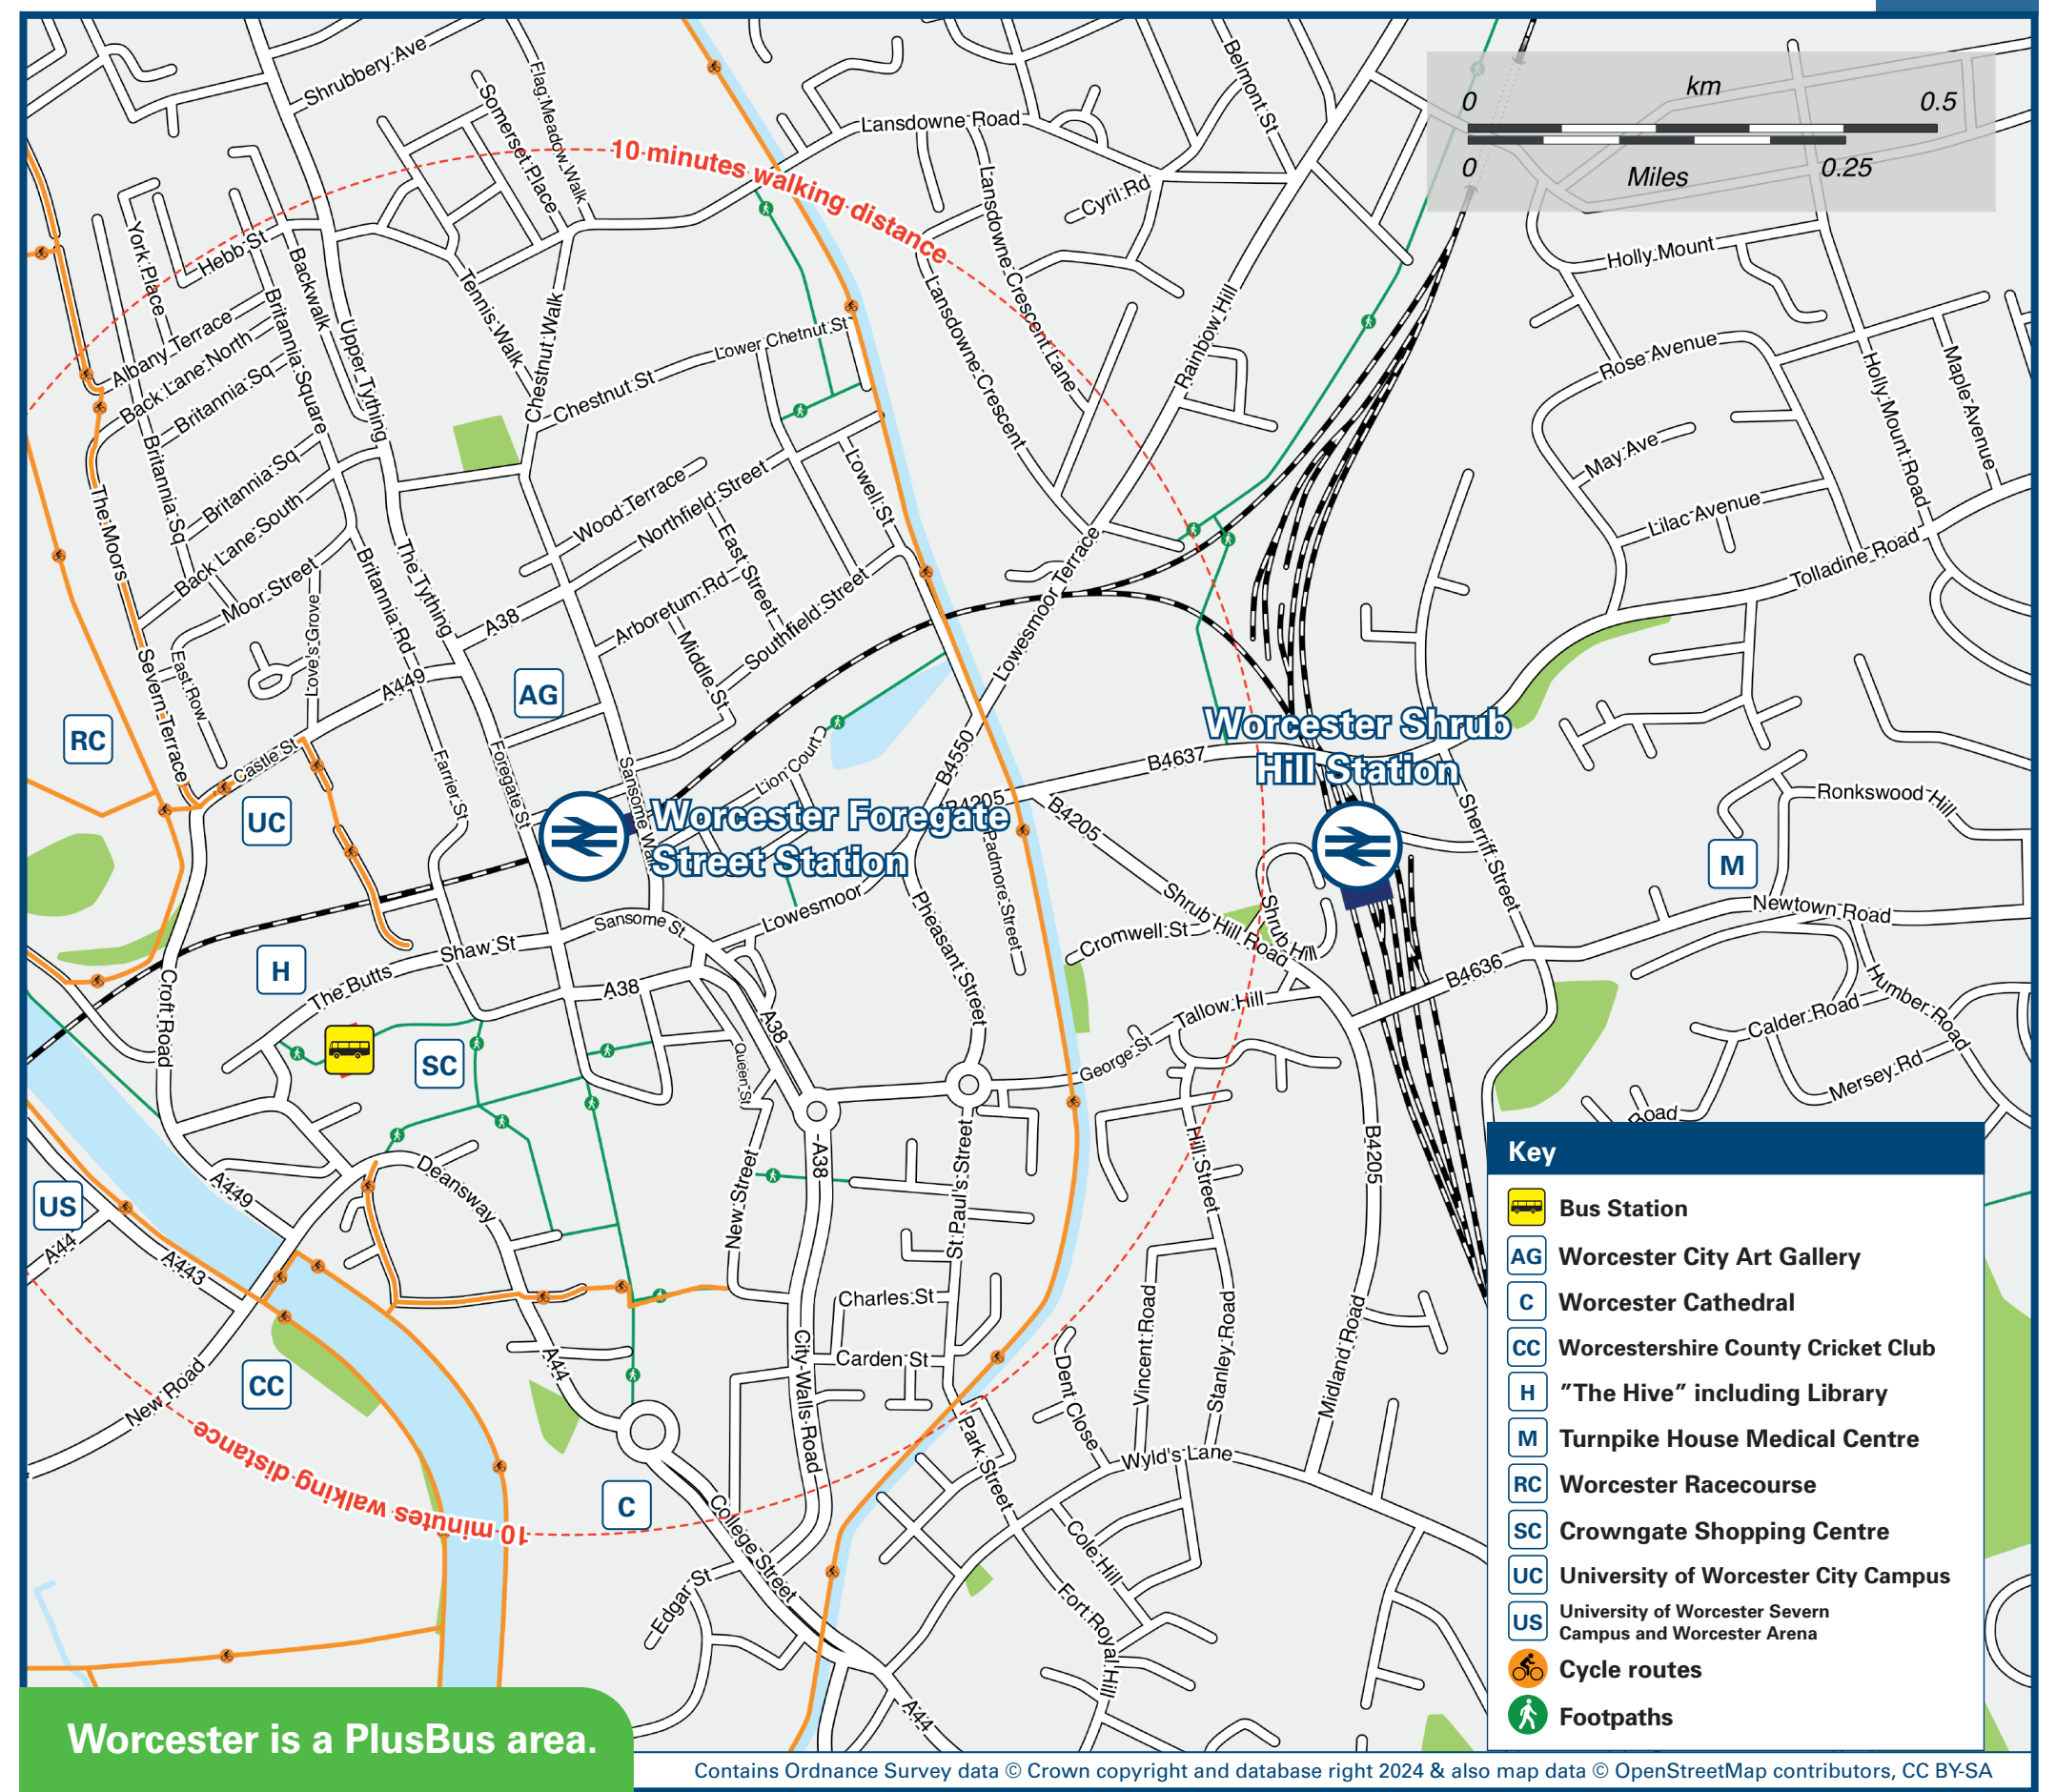

Local area map

Worcester is a PlusBus area.

PlusBus is a discount price 'bus pass' that you buy with your train ticket. It gives you unlimited bus travel around your chosen town, on participating buses. Visit www.plusbus.info

Main destinations by bus (Data correct at July 2024)

DESTINATION	BUS ROUTES	BUS STOP
Astwood	35	C
	36, 39	B
Barbourne (St George's Square)	36, 37, 39, 144, 153#, 303, 355	B
Battenhall	26, 27	Bus Station
Berry Hill Industrial Estate (Droitwich Spa)	153#	B
Bevere (Green Lane Terminus)	303	B
Bewdley	296	Bus Station
Blackpole (for Retail Parks)	36, 39	B
	35	C
Bransford	417, 423	Bus Station
Brickfields	35	C
Bromsgrove	144	B
Bromyard	420*	Bus Station
Broughton Hackett	149	Bus Station
Callow End	363	Bus Station
Cherry Orchard	26, 27, 32, 332	Bus Station
City Centre/Bus Station	36, 39, 144, 153*, 303, 355	A
Clifton upon Teme	310, 311, 313, 314*	Bus Station
County Hall (Worcester)	149	Bus Station
Crossway Green	303	B
Dines Green (Drake Avenue)	30	Bus Station
Drakes Broughton	X50	Bus Station
Droitwich Spa	144, 153#, 355	B
Evesham	X50(Mon-Sat)	Bus Station
Femhill Heath	144, 153#, 355	B
Great Malvern	44	Bus Station
Great Witley	758	Bus Station
Grimley (& Grimley Turn)	294, 296, 314*, 758	Bus Station
Hallow	294, 296, 314*, 315*, 758	Bus Station
Hampton Lovett Industrial Estate (Droitwich Spa)	153#	B
Hanley Swan	363*	Bus Station
Hartlebury	303	B
Henwick Park	31, 31A*, 294, 296, 310, 314*, 315*, 758	Bus Station
Holt Heath	294, 296	Bus Station
Inkberrow	149	Bus Station
Kempsey	32, 332	Bus Station
	303	B
Kidderminster	294	Bus Station

DESTINATION	BUS ROUTES	BUS STOP
Ledbury	417	Bus Station
Leigh Sinton	417	Bus Station
Little Witley	758	Bus Station
Lower Broadheath	310	Bus Station
Lower Wick	39	A
	39, 44, 363*	Bus Station
Lyppard Grange	34	C
	36	B
Malvern Link	44	Bus Station
Martin Hussingtree	144, 153#, 355	B
Martley	310, 311, 313, 314*	Bus Station
Merrimans Hill Road	39	B
Newland	44	Bus Station
Northwick (Ombersley Road)	303, 355	B
Ombersley	303	B
Perdiswell (Droitwich Road)	144, 153#	B
Pershore	X50	Bus Station
Powick	44, 363*	Bus Station
	24	C
Red Hill (London Road)	45, 149, X50	Bus Station
Red Hill (Sixth Form College)	24	C
Redditch	45, 149	Bus Station
	149	Bus Station
Ronkswood	24, 38, 356, W6, X38*	C
Rushwick Village	417, 420*	Bus Station
Ryall	332, 363*	Bus Station
Shire Business Park/The Berkeleys	34	C
Shrawley	294, 296	Bus Station
	21, 30, 31, 31A*, 39, 44, 294, 296, 310, 417, 420*, 423, U1^	Bus Station
St John's, Bull Ring (Worcester)		Bus Station
St Peter The Great	32, 332	Bus Station
Stockton on Teme	758	Bus Station
Storridge	417	Bus Station
Stourport-on-Severn	294, 296	Bus Station
Tenbury Wells	758	Bus Station
Tolladine	34	C
Upton Snodsbury	149	Bus Station
Upton upon Severn	332, 363*	Bus Station
University of Worcester (St John's Campus)	31, 31A*, U1^	Bus Station
Wamdon	34, 35, W6	C